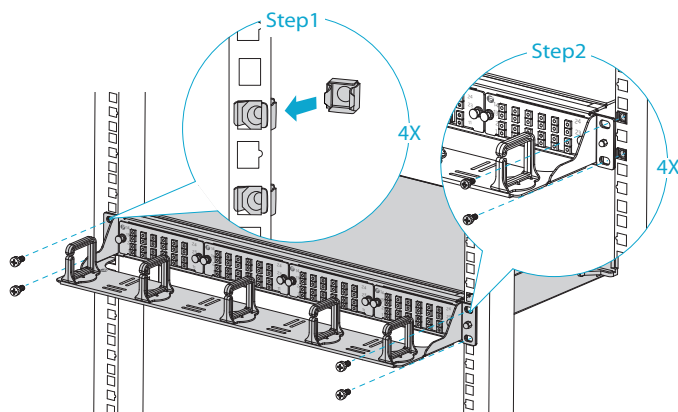

3
 D-rings Installation

4
 Fiber Optic Enclosure Installation

NOTE: Horizontal Cable Manager FHD-CMP5DR is suitable for Fiber Optic Enclosure FHD-1UFMT-N and FHD-1U-CMP400, Fiber Patch Panel FHU-FPP48FLCSMF, etc.

5
 Rack Mounting

6
 Blank Fiber Patch Panel Installation

7
 Rack Mounting

8
 Lacing Bar Installation

9
 Fiber Adapter Panel Installation

10
 Front and Rear Cabling