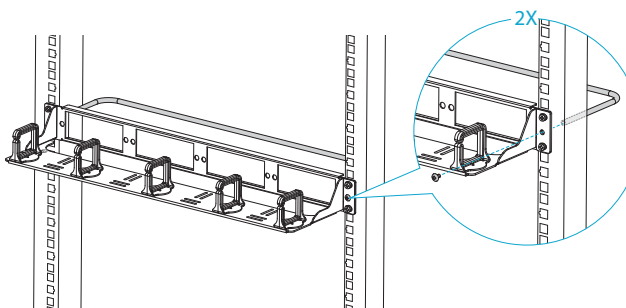

3
 D-rings Installation

4
 Fiber Optic Enclosure Installation

NOTE: Horizontal Cable Manager FHD-CMP5DR is suitable for Fiber Optic Enclosure FHD-1UFMT-N and FHD-1U-CMP400, Fiber Patch Panel FHU-FPP48FLCSMF, etc.

5
 Rack Mounting

6
 Blank Fiber Patch Panel Installation

7
 Rack Mounting

8
 Lacing Bar Installation

9
 Fiber Adapter Panel Installation

10
 Front and Rear Cabling