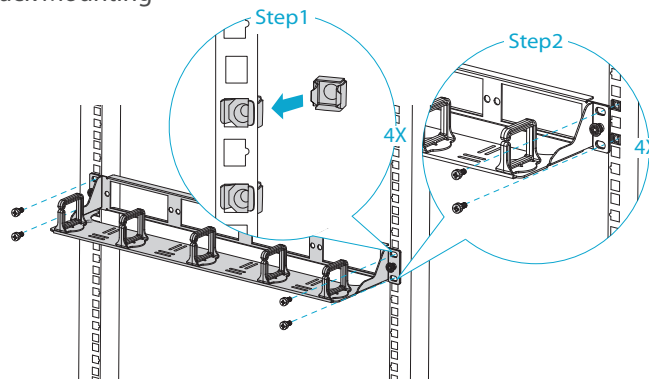

3
 D-rings Installation

4
 Fiber Optic Enclosure Installation

NOTE: Horizontal Cable Manager FHD-CMP5DR is suitable for Fiber Optic Enclosure FHD-1UFMT-N and FHD-1U-CMP400, Fiber Patch Panel FHU-FPP48FLCSMF, etc.

5
 Rack Mounting

6
 Blank Fiber Patch Panel Installation

7
 Rack Mounting

8
 Lacing Bar Installation

9
 Fiber Adapter Panel Installation

10
 Front and Rear Cabling