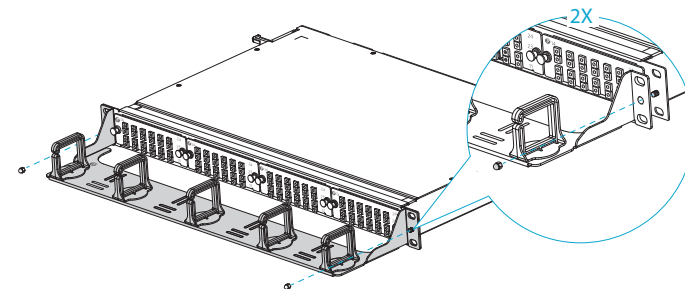

Detachable Plastic Horizontal Cable Manager
HORIZONTAL CABLE MANAGER
 Quick Start Guide **V1.0**

1
 Product View
 FHD-CMP5DR

FHD-FPP5DRL

- 2**
 Accessories Optional (Not Included)
- | | | | |
|----|----|----|----|
| | | | |
| 2x | 4x | 2x | 2x |

3
 D-rings Installation

4
 Fiber Optic Enclosure Installation

NOTE: Horizontal Cable Manager FHD-CMP5DR is suitable for Fiber Optic Enclosure FHD-1UFMT-N and FHD-1U-CMP400, Fiber Patch Panel FHU-FPP48FLCSMF, etc.