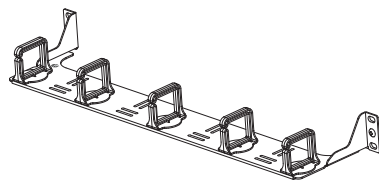

Detachable Plastic Horizontal Cable Manager
HORIZONTAL CABLE MANAGER
 Quick Start Guide **V1.0**

1
 Product View
 FHD-CMP5DR

FHD-FPP5DRL

- 2**
 Accessories Optional (Not Included)
- | | | | |
|----|----|----|----|
| | | | |
| 2x | 4x | 2x | 2x |

3
 D-rings Installation

4
 Fiber Optic Enclosure Installation

NOTE: Horizontal Cable Manager FHD-CMP5DR is suitable for Fiber Optic Enclosure FHD-1UFMT-N and FHD-1U-CMP400, Fiber Patch Panel FHU-FPP48FLCSMF, etc.