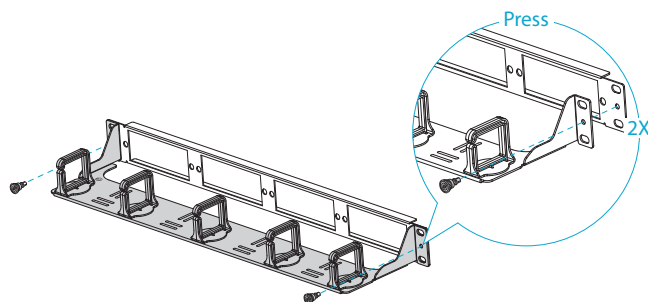

3
 D-rings Installation

4
 Fiber Optic Enclosure Installation

NOTE: Horizontal Cable Manager FHD-CMP5DR is suitable for Fiber Optic Enclosure FHD-1UFMT-N and FHD-1U-CMP400, Fiber Patch Panel FHU-FPP48FLCSMF, etc.

5
 Rack Mounting

6
 Blank Fiber Patch Panel Installation

7
 Rack Mounting

8
 Lacing Bar Installation

9
 Fiber Adapter Panel Installation

10
 Front and Rear Cabling