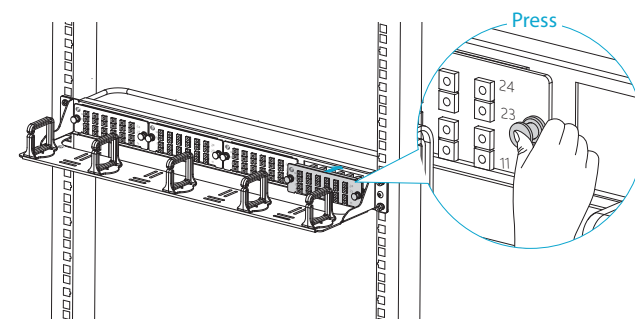

3
 D-rings Installation

4
 Fiber Optic Enclosure Installation

NOTE: Horizontal Cable Manager FHD-CMP5DR is suitable for Fiber Optic Enclosure FHD-1UFMT-N and FHD-1U-CMP400, Fiber Patch Panel FHU-FPP48FLCSMF, etc.

5
 Rack Mounting

6
 Blank Fiber Patch Panel Installation

7
 Rack Mounting

8
 Lacing Bar Installation

9
 Fiber Adapter Panel Installation

10
 Front and Rear Cabling