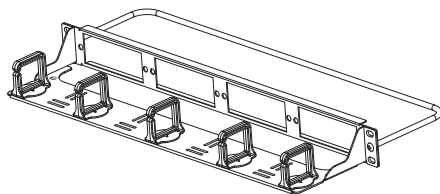

Detachable Plastic Horizontal Cable Manager
HORIZONTAL CABLE MANAGER
 Quick Start Guide **V1.0**

1
 Product View
 FHD-CMP5DR

FHD-FPP5DRL

- 2**
 Accessories Optional (Not Included)
- | | | | |
|----|----|----|----|
| | | | |
| 2x | 4x | 2x | 2x |

3
 D-rings Installation

4
 Fiber Optic Enclosure Installation

NOTE: Horizontal Cable Manager FHD-CMP5DR is suitable for Fiber Optic Enclosure FHD-1UFMT-N and FHD-1U-CMP400, Fiber Patch Panel FHU-FPP48FLCSMF, etc.