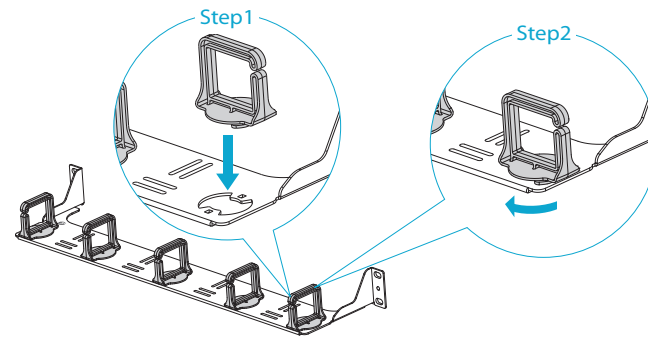

Detachable Plastic Horizontal Cable Manager
HORIZONTAL CABLE MANAGER
 Quick Start Guide **V1.0**

1
 Product View
 FHD-CMP5DR

FHD-FPP5DRL

- 2**
 Accessories Optional (Not Included)
- | | | | |
|----|----|----|----|
| | | | |
| 2x | 4x | 2x | 2x |

3
 D-rings Installation

4
 Fiber Optic Enclosure Installation

NOTE: Horizontal Cable Manager FHD-CMP5DR is suitable for Fiber Optic Enclosure FHD-1UFMT-N and FHD-1U-CMP400, Fiber Patch Panel FHU-FPP48FLCSMF, etc.

5
 Rack Mounting

6
 Blank Fiber Patch Panel Installation

7
 Rack Mounting

8
 Lacing Bar Installation

9
 Fiber Adapter Panel Installation

10
 Front and Rear Cabling