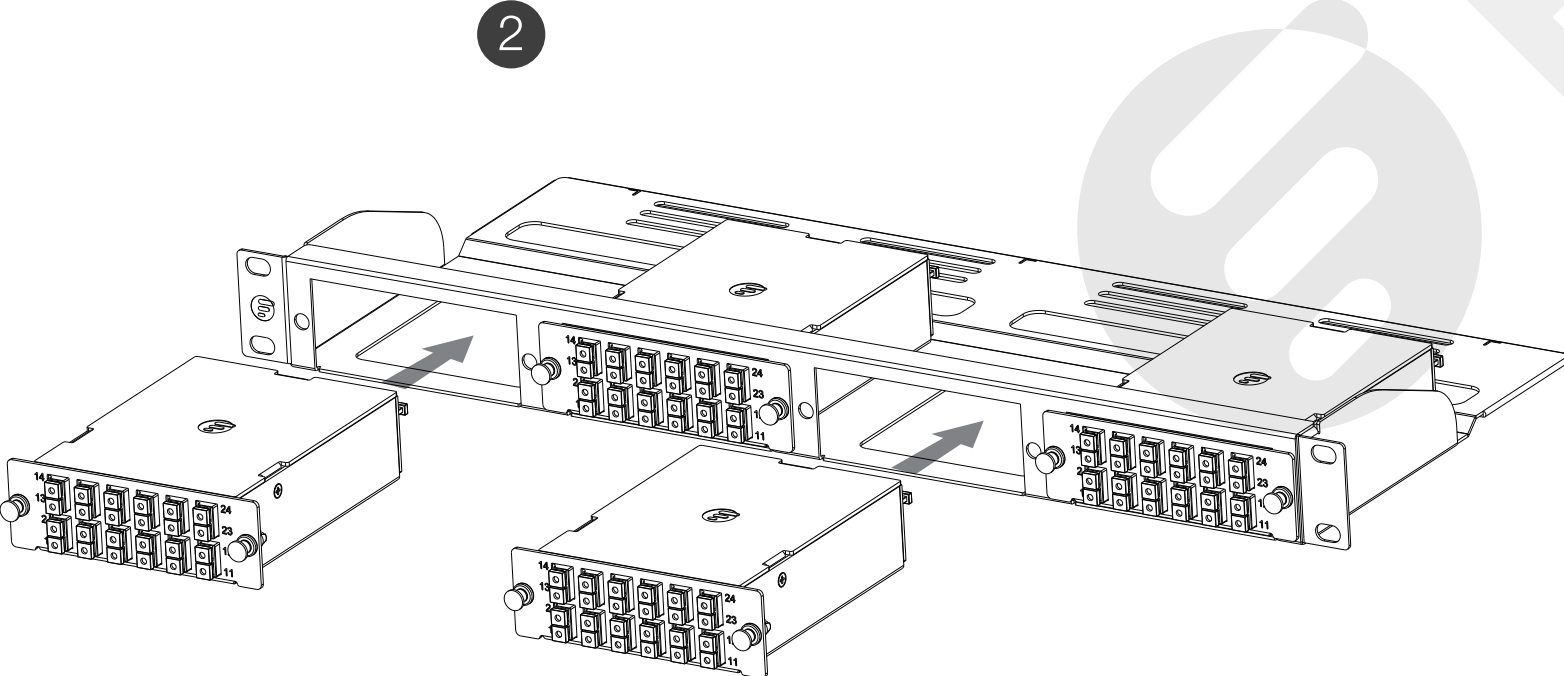

FHD MTP/MPO Cassettes (Assembly View)

FHD 8 Fibers
MTP-LC Cassette

FHD 12 Fibers
MTP-LC Cassette

FHD 24 Fibers
MTP-LC Cassette

FHD 12 Fibers
MTP-SC Cassette

Dimensions

HxWxD: 1.38" x 4.29" x 4.64" (35x109x118mm)

Installation Instruction

1. FHD MTP/MPO Cassette Installation for FHD Fiber Enclosures

FHD-1UFCE shown

2. FHD MTP/MPO Cassette Installation for FHD Modular Fiber Enclosure Panel

FHD-1U-CMP400 shown