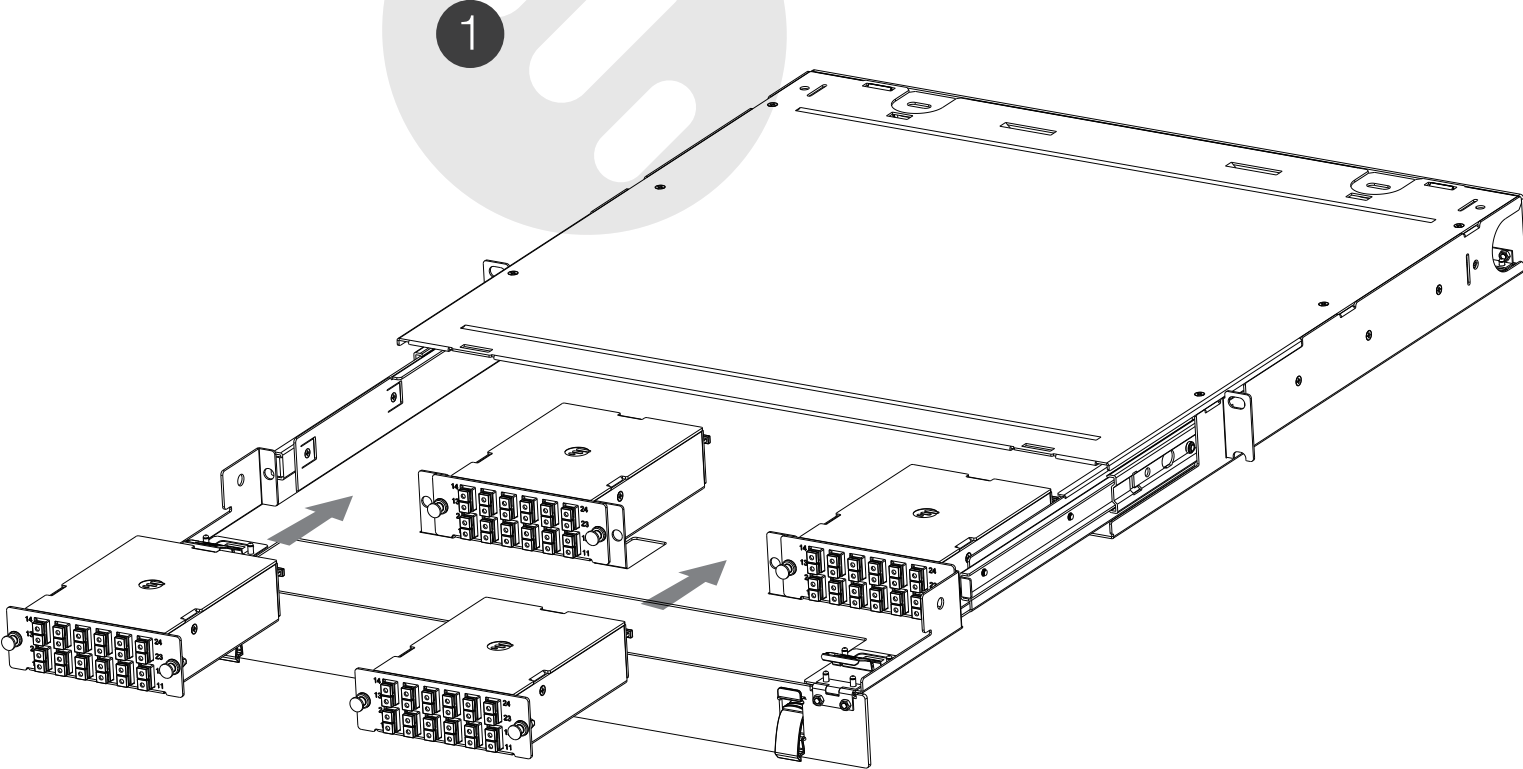

FHD MTP/MPO Cassettes (Assembly View)

FHD 8 Fibers
MTP-LC Cassette

FHD 12 Fibers
MTP-LC Cassette

FHD 24 Fibers
MTP-LC Cassette

FHD 12 Fibers
MTP-SC Cassette

Dimensions

HxWxD: 1.38" x 4.29" x 4.64" (35x109x118mm)

Installation Instruction

1. FHD MTP/MPO Cassette Installation for FHD Fiber Enclosures

FHD-1UFCE shown

2. FHD MTP/MPO Cassette Installation for FHD Modular Fiber Enclosure Panel

FHD-1U-CMP400 shown