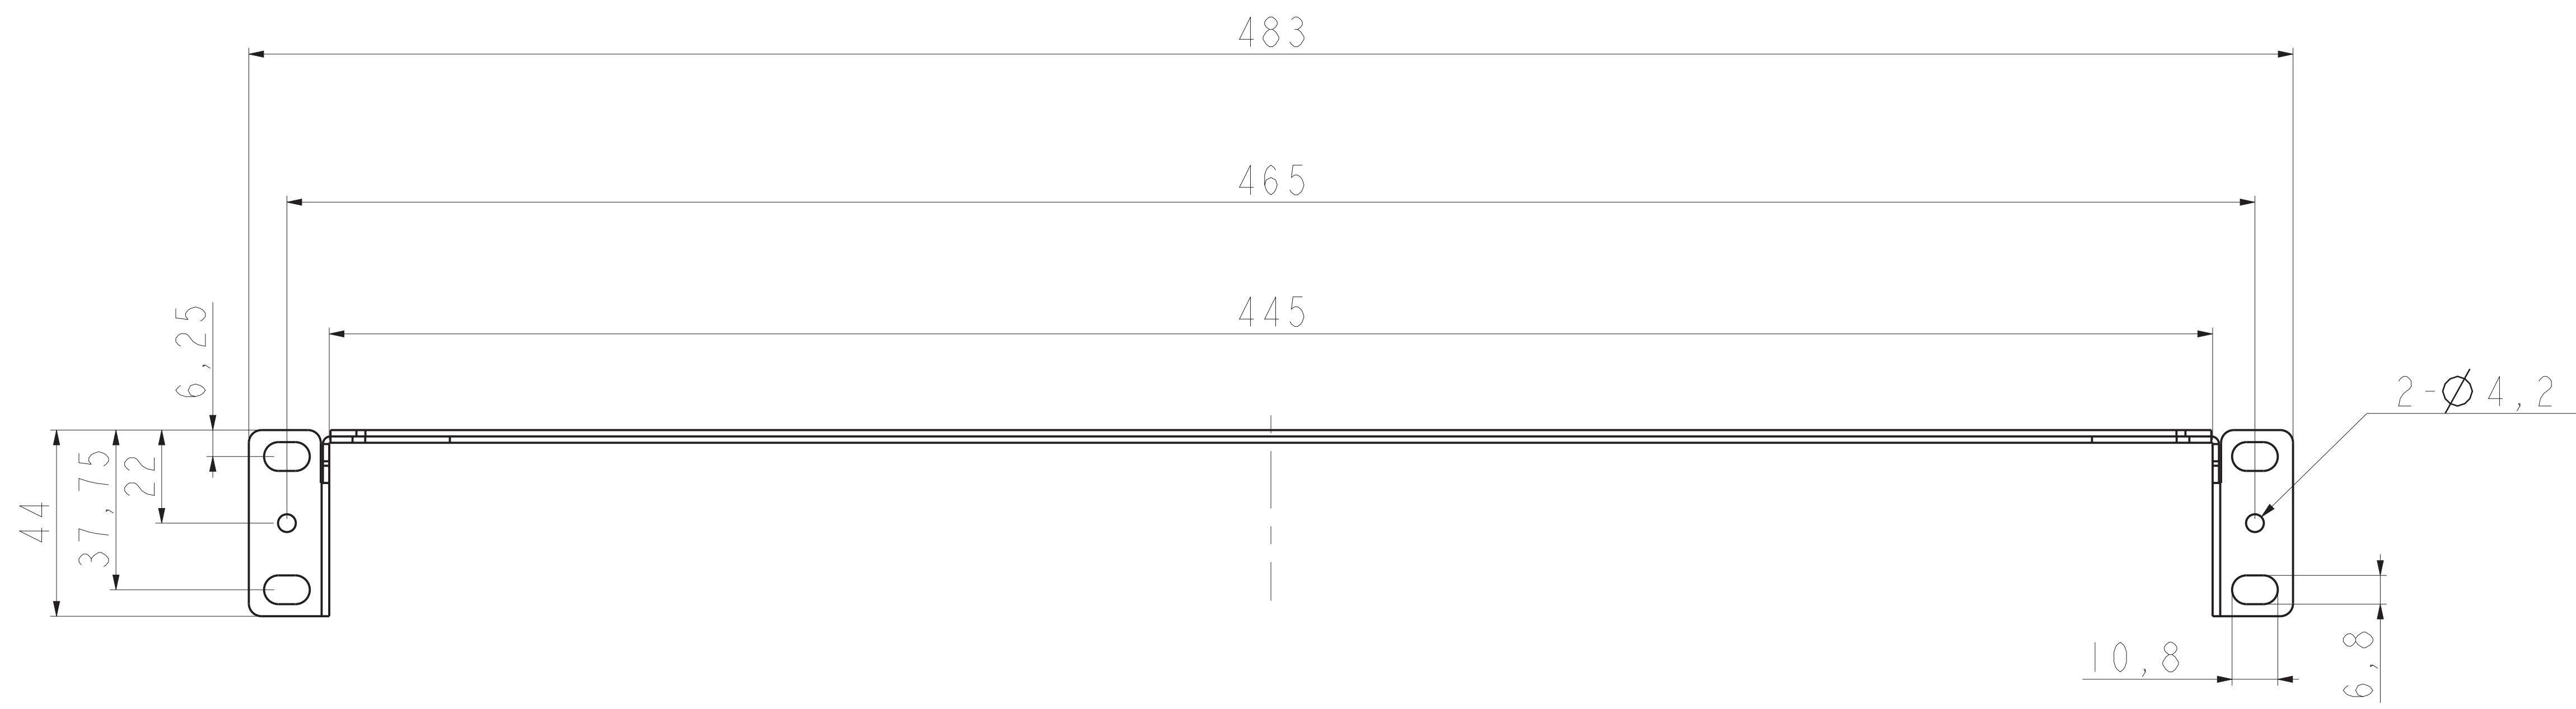

A0	FS P/N	Rack Space
	FHD-1U-CMP300	1U

5-M4*5 Screw

2-M4*8 Screw

	Content	Note	Detachable Horizontal Manager			
Material						
Color						Explosion diagram
Thickness						
	Signee	Date	Version	Weight	Scale	D-LXJ-A
BY			A0		1.000	
CHK			SHT 1 of 5			
Authorized						

A0	FS P/N	Rack Space
	FHD-1U-CMP300	1U

	Content	Note	Detachable Horizontal Manager			
Material	Spcc					
Color	Black					Distribution frame
Thickness	1.5mm					
	Signee	Date	Version	Weight	Scale	D-LXJ-A
BY			A0		1.000	
CHK			SHT 2 of 5			
Authorized						

A0	FS P/N	Rack Space
	FHD-1U-CMP300	1U

	Content	Note	Detachable Horizontal Manager			
Material	Spcc					
Color	Black					
Thickness	1.0mm					Wire ring
	Signee	Date	Version	Weight	Scale	
BY			A0		1.000	D-LXJ-A
CHK			SHT 3 of 5			
Authorized						

A0	FS P/N	Rack Space
	FHD-1U-CMP300	1U

	Content	Note	Detachable Horizontal Manager			
Material	Round bar					
Color	Black					Tie bar
Thickness	ϕ 6mm					
	Signee	Date	Version	Weight	Scale	D-LXJ-A
BY			A0		1.000	
CHK			SHT 5 of 5			
Authorized						