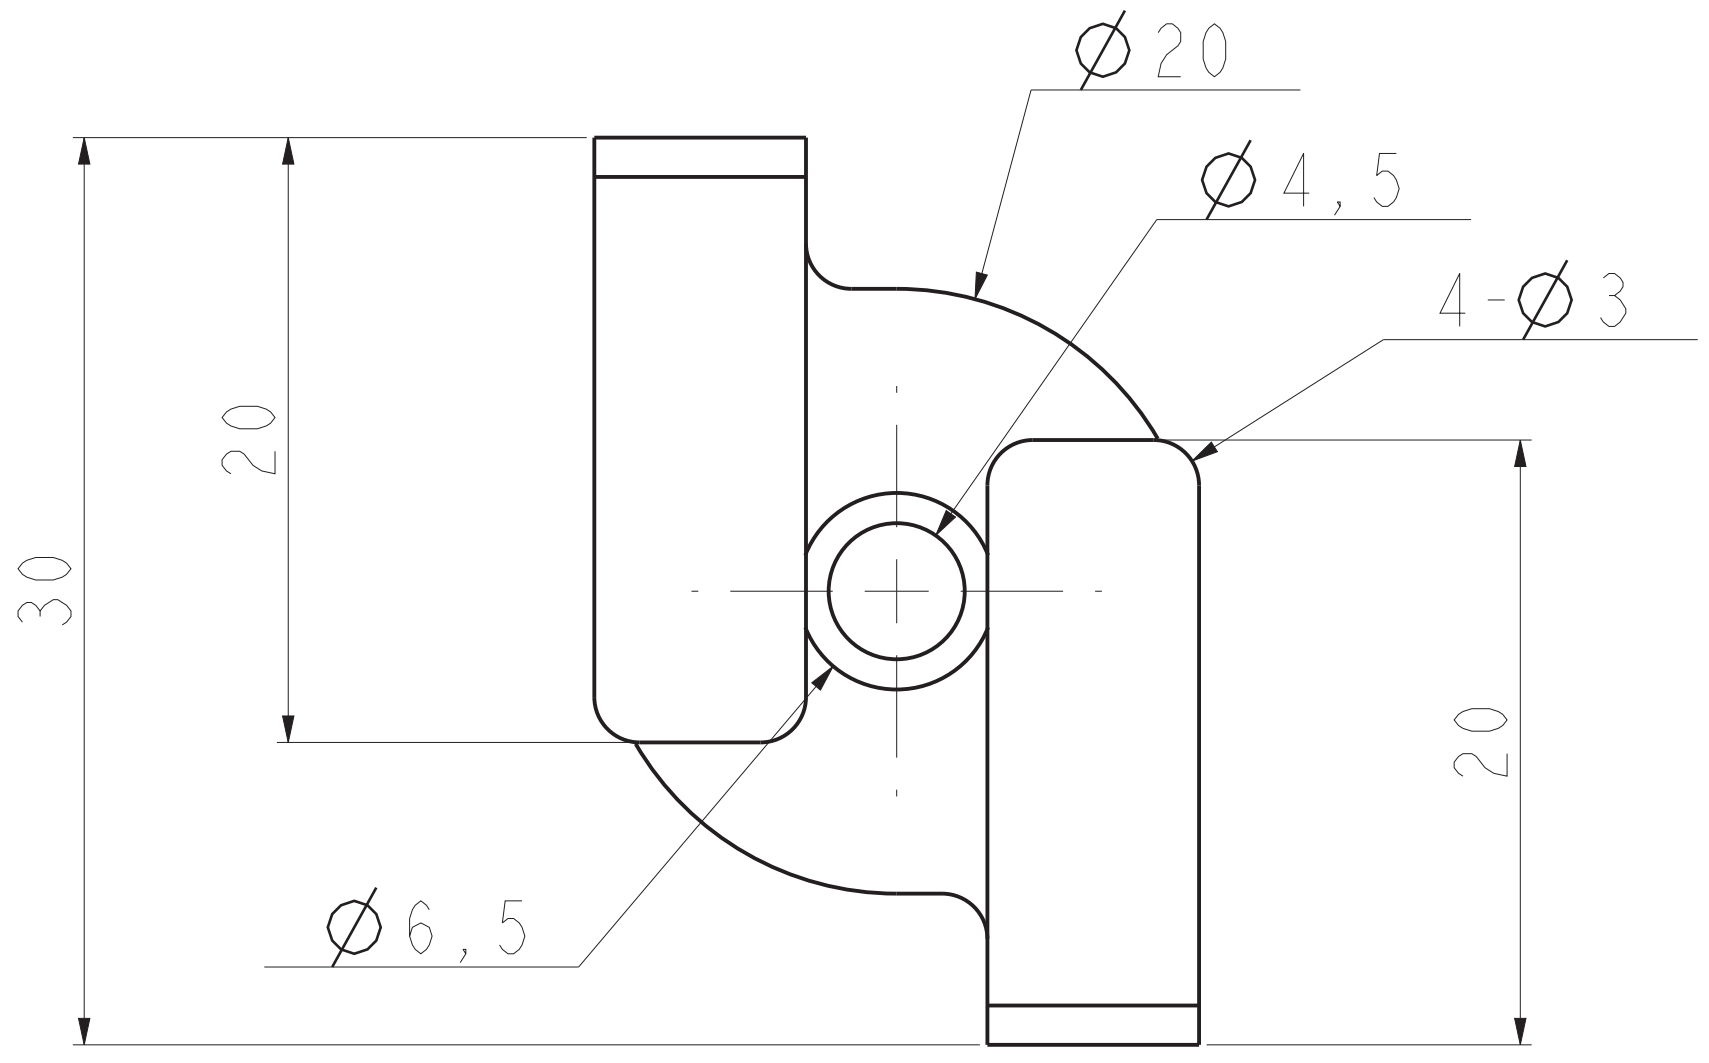

A0	FS P/N	Rack Space
	FHD-1U-CMP300	1U

5-M4*5 Screw

2-M4*8 Screw

	Content	Note	Detachable Horizontal Manager			
Material						
Color						Explosion diagram
Thickness						
	Signee	Date	Version	Weight	Scale	D-LXJ-A
BY			A0		1.000	
CHK			SHT 1 of 5			
Authorized						

A0	FS P/N	Rack Space
	FHD-1U-CMP300	1U

	Content	Note	Detachable Horizontal Manager			
Material	Spcc					
Color	Black					Distribution frame
Thickness	1.5mm					
	Signee	Date	Version	Weight	Scale	D-LXJ-A
BY			A0		1.000	
CHK			SHT 2 of 5			
Authorized						

A0	FS P/N	Rack Space
	FHD-1U-CMP300	1U

	Content	Note	Detachable Horizontal Manager			
Material	Spcc					
Color	Black					
Thickness	1.0mm					Wire ring
	Signee	Date	Version	Weight	Scale	
BY			A0		1.000	D-LXJ-A
CHK			SHT 3 of 5			
Authorized						

A0	FS P/N	Rack Space
	FHD-1U-CMP300	1U

	Content	Note	Detachable Horizontal Manager			
Material	Round bar					
Color	Black					Tie bar
Thickness	ϕ 6mm					
	Signee	Date	Version	Weight	Scale	D-LXJ-A
BY			A0		1.000	
CHK			SHT 5 of 5			
Authorized						