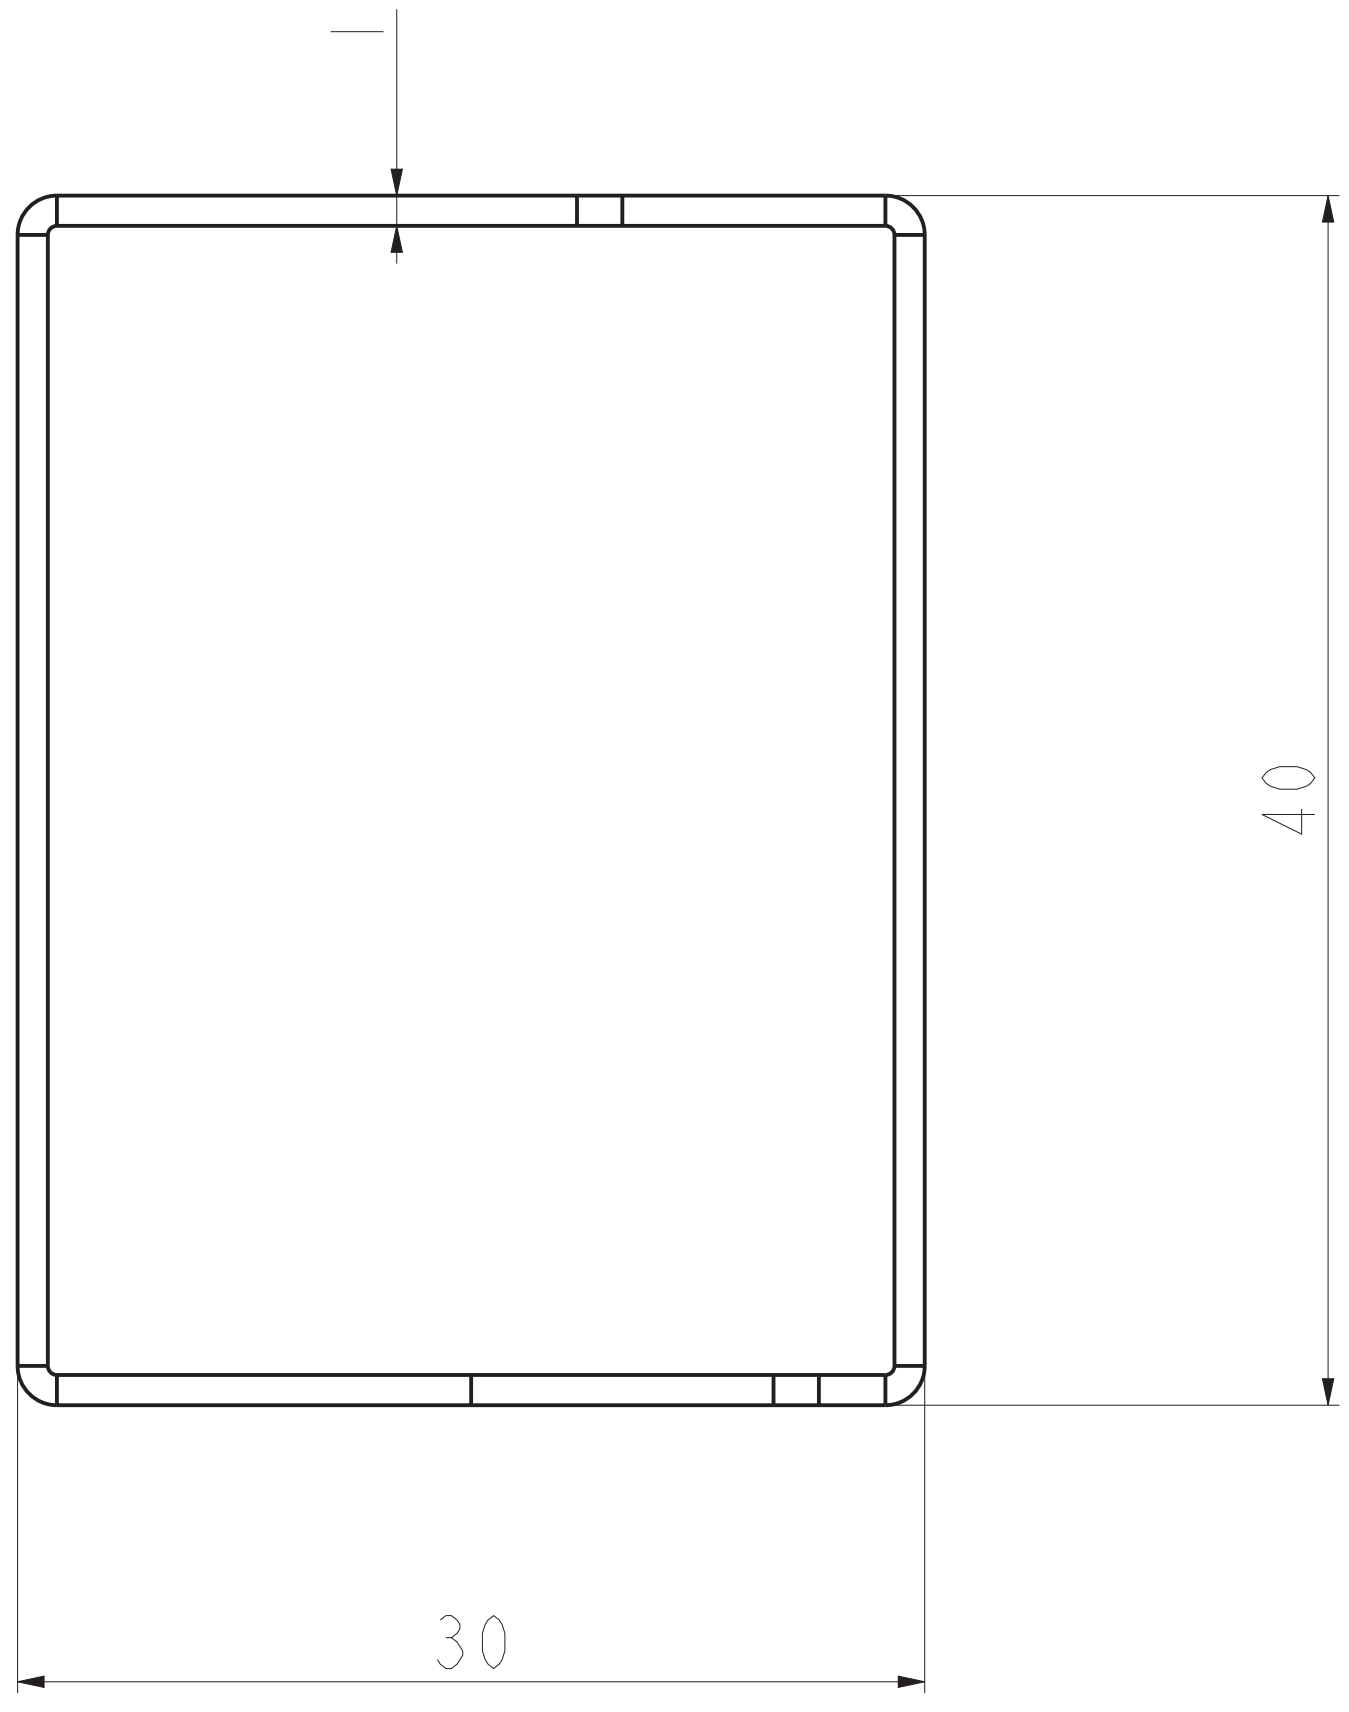

A0	FS P/N	Rack Space
	FHD-1U-CMP300	1U

5-M4*5 Screw

2-M4*8 Screw

	Content	Note	Detachable Horizontal Manager			
Material						
Color						Explosion diagram
Thickness						
	Signee	Date	Version	Weight	Scale	D-LXJ-A
BY			A0		1.000	
CHK			SHT 1 of 5			
Authorized						

A0	FS P/N	Rack Space
	FHD-1U-CMP300	1U

	Content	Note	Detachable Horizontal Manager			
Material	Spcc					
Color	Black					Distribution frame
Thickness	1.5mm					
	Signee	Date	Version	Weight	Scale	D-LXJ-A
BY			A0		1.000	
CHK			SHT 2 of 5			
Authorized						

A0	FS P/N	Rack Space
	FHD-1U-CMP300	1U

	Content	Note	Detachable Horizontal Manager			
Material	Spcc					
Color	Black					
Thickness	1.0mm					Wire ring
	Signee	Date	Version	Weight	Scale	
BY			A0		1.000	D-LXJ-A
CHK			SHT 3 of 5			
Authorized						