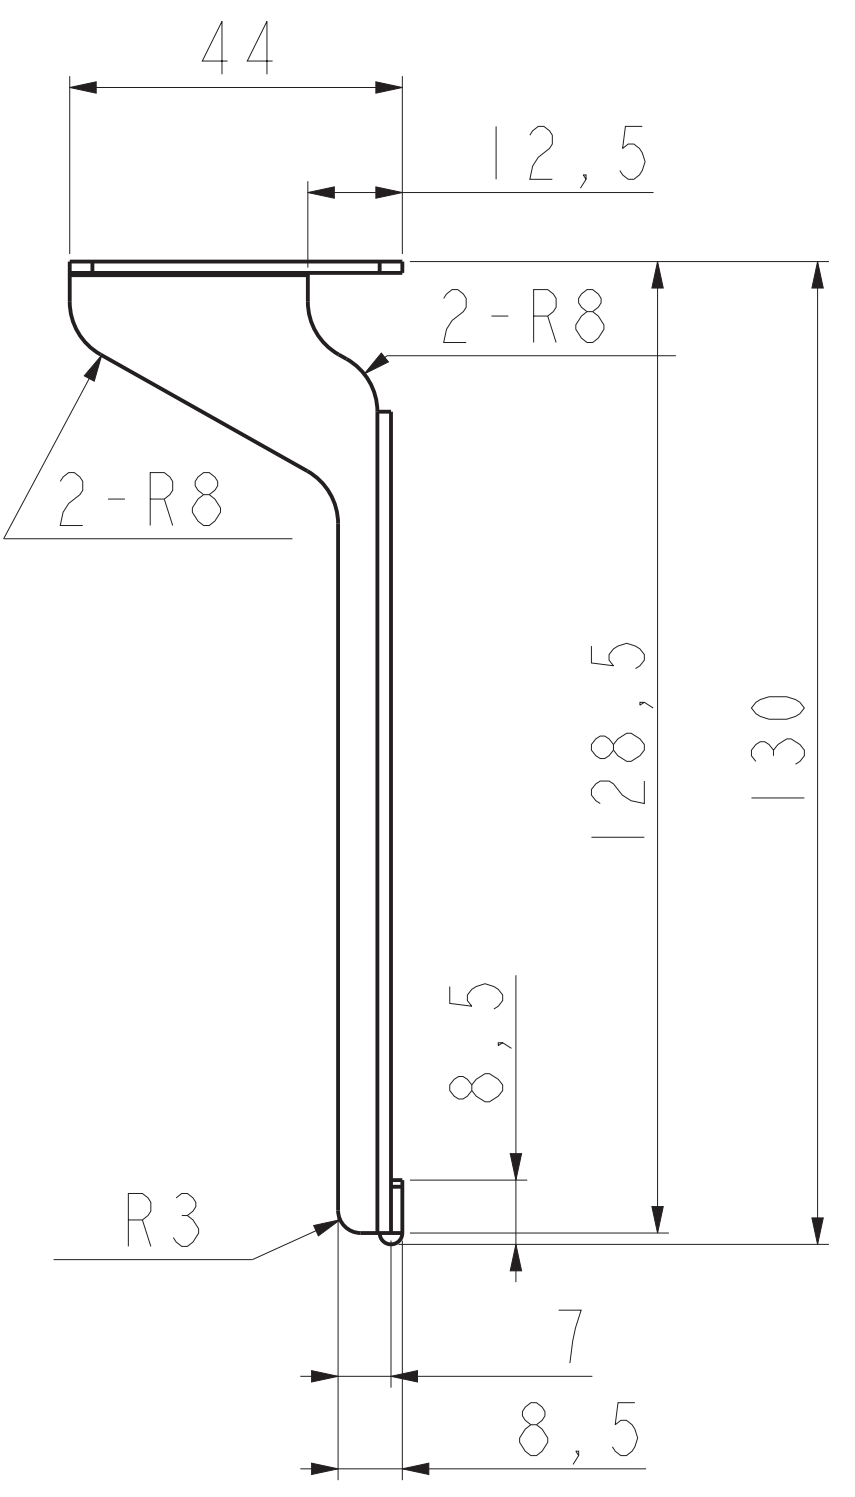

A0	FS P/N	Rack Space
	FHD-1U-CMP300	1U

5-M4*5 Screw

2-M4*8 Screw

	Content	Note	Detachable Horizontal Manager			
Material						
Color						Explosion diagram
Thickness						
	Signee	Date	Version	Weight	Scale	D-LXJ-A
BY			A0		1.000	
CHK			SHT 1 of 5			
Authorized						

A0	FS P/N	Rack Space
	FHD-1U-CMP300	1U

	Content	Note	Detachable Horizontal Manager			
Material	Spcc					
Color	Black					Distribution frame
Thickness	1.5mm					
	Signee	Date	Version	Weight	Scale	D-LXJ-A
BY			A0		1.000	
CHK			SHT 2 of 5			
Authorized						

A0	FS P/N	Rack Space
	FHD-1U-CMP300	1U

	Content	Note	Detachable Horizontal Manager			
Material	Spcc					
Color	Black					
Thickness	1.0mm					Wire ring
	Signee	Date	Version	Weight	Scale	
BY			A0		1.000	D-LXJ-A
CHK			SHT 3 of 5			
Authorized						

A0	FS P/N	Rack Space
	FHD-1U-CMP300	1U

	Content	Note	Detachable Horizontal Manager			
Material	Round bar					
Color	Black					Tie bar
Thickness	ϕ 6mm					
	Signee	Date	Version	Weight	Scale	D-LXJ-A
BY			A0		1.000	
CHK			SHT 5 of 5			
Authorized						