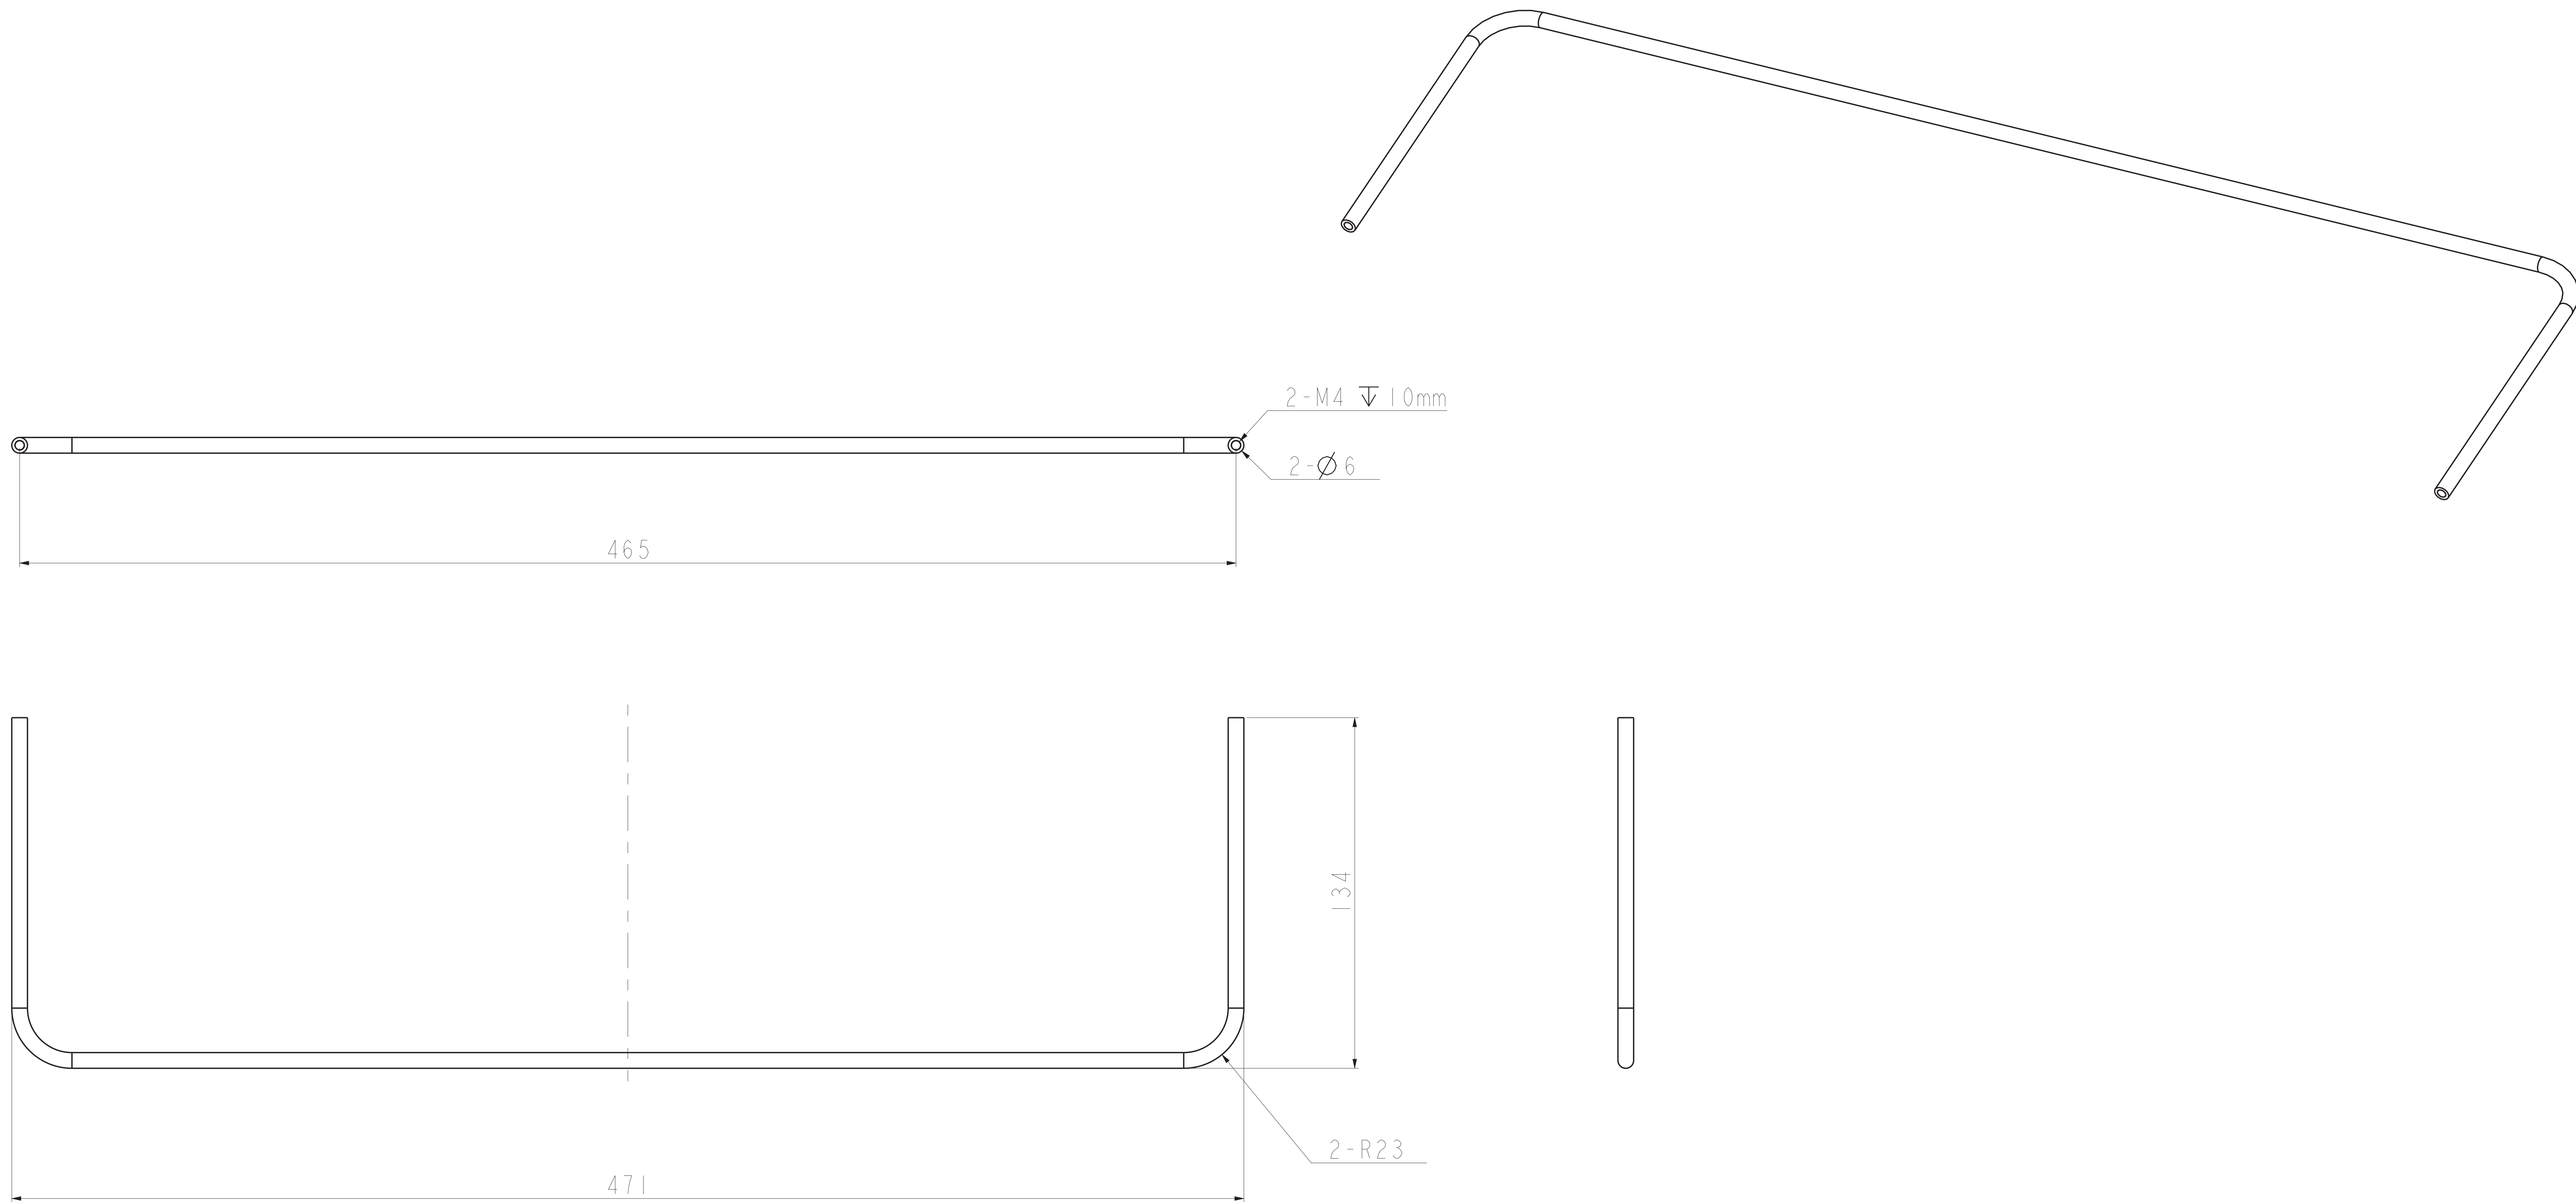

A0	FS P/N	Rack Space
	FHD-1U-CMP300	1U

	Content	Note	Detachable Horizontal Manager					
Material	Round bar							
Color	Black					Tie bar		
Thickness	ϕ6mm							
	Signee	Date	Version	Weight	Scale	D-LXJ-A		
BY			A0		1.000			
CHK			SHT 5 of 5					
Authorized