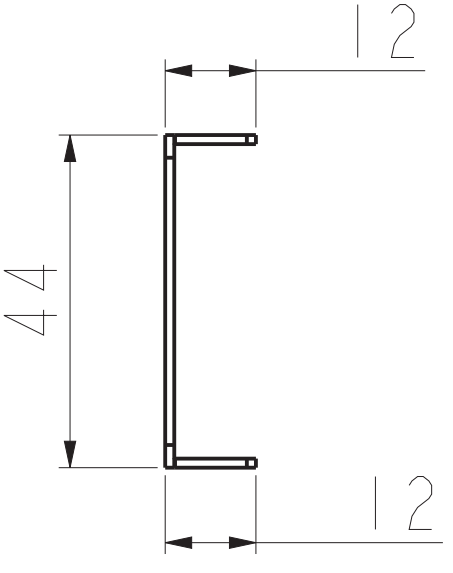

A0	FS P/N	Rack Space
	FHD-1U-CMP300	1U

	Content	Note	Detachable Horizontal Manager			
Material	Spcc					
Color	Black					
Thickness	1.2mm					
	Signee	Date	Version	Weight	Scale	Middle frame
BY			A0		1.000	D-LXJ-A
CHK			SHT 4 of 5			
Authorized