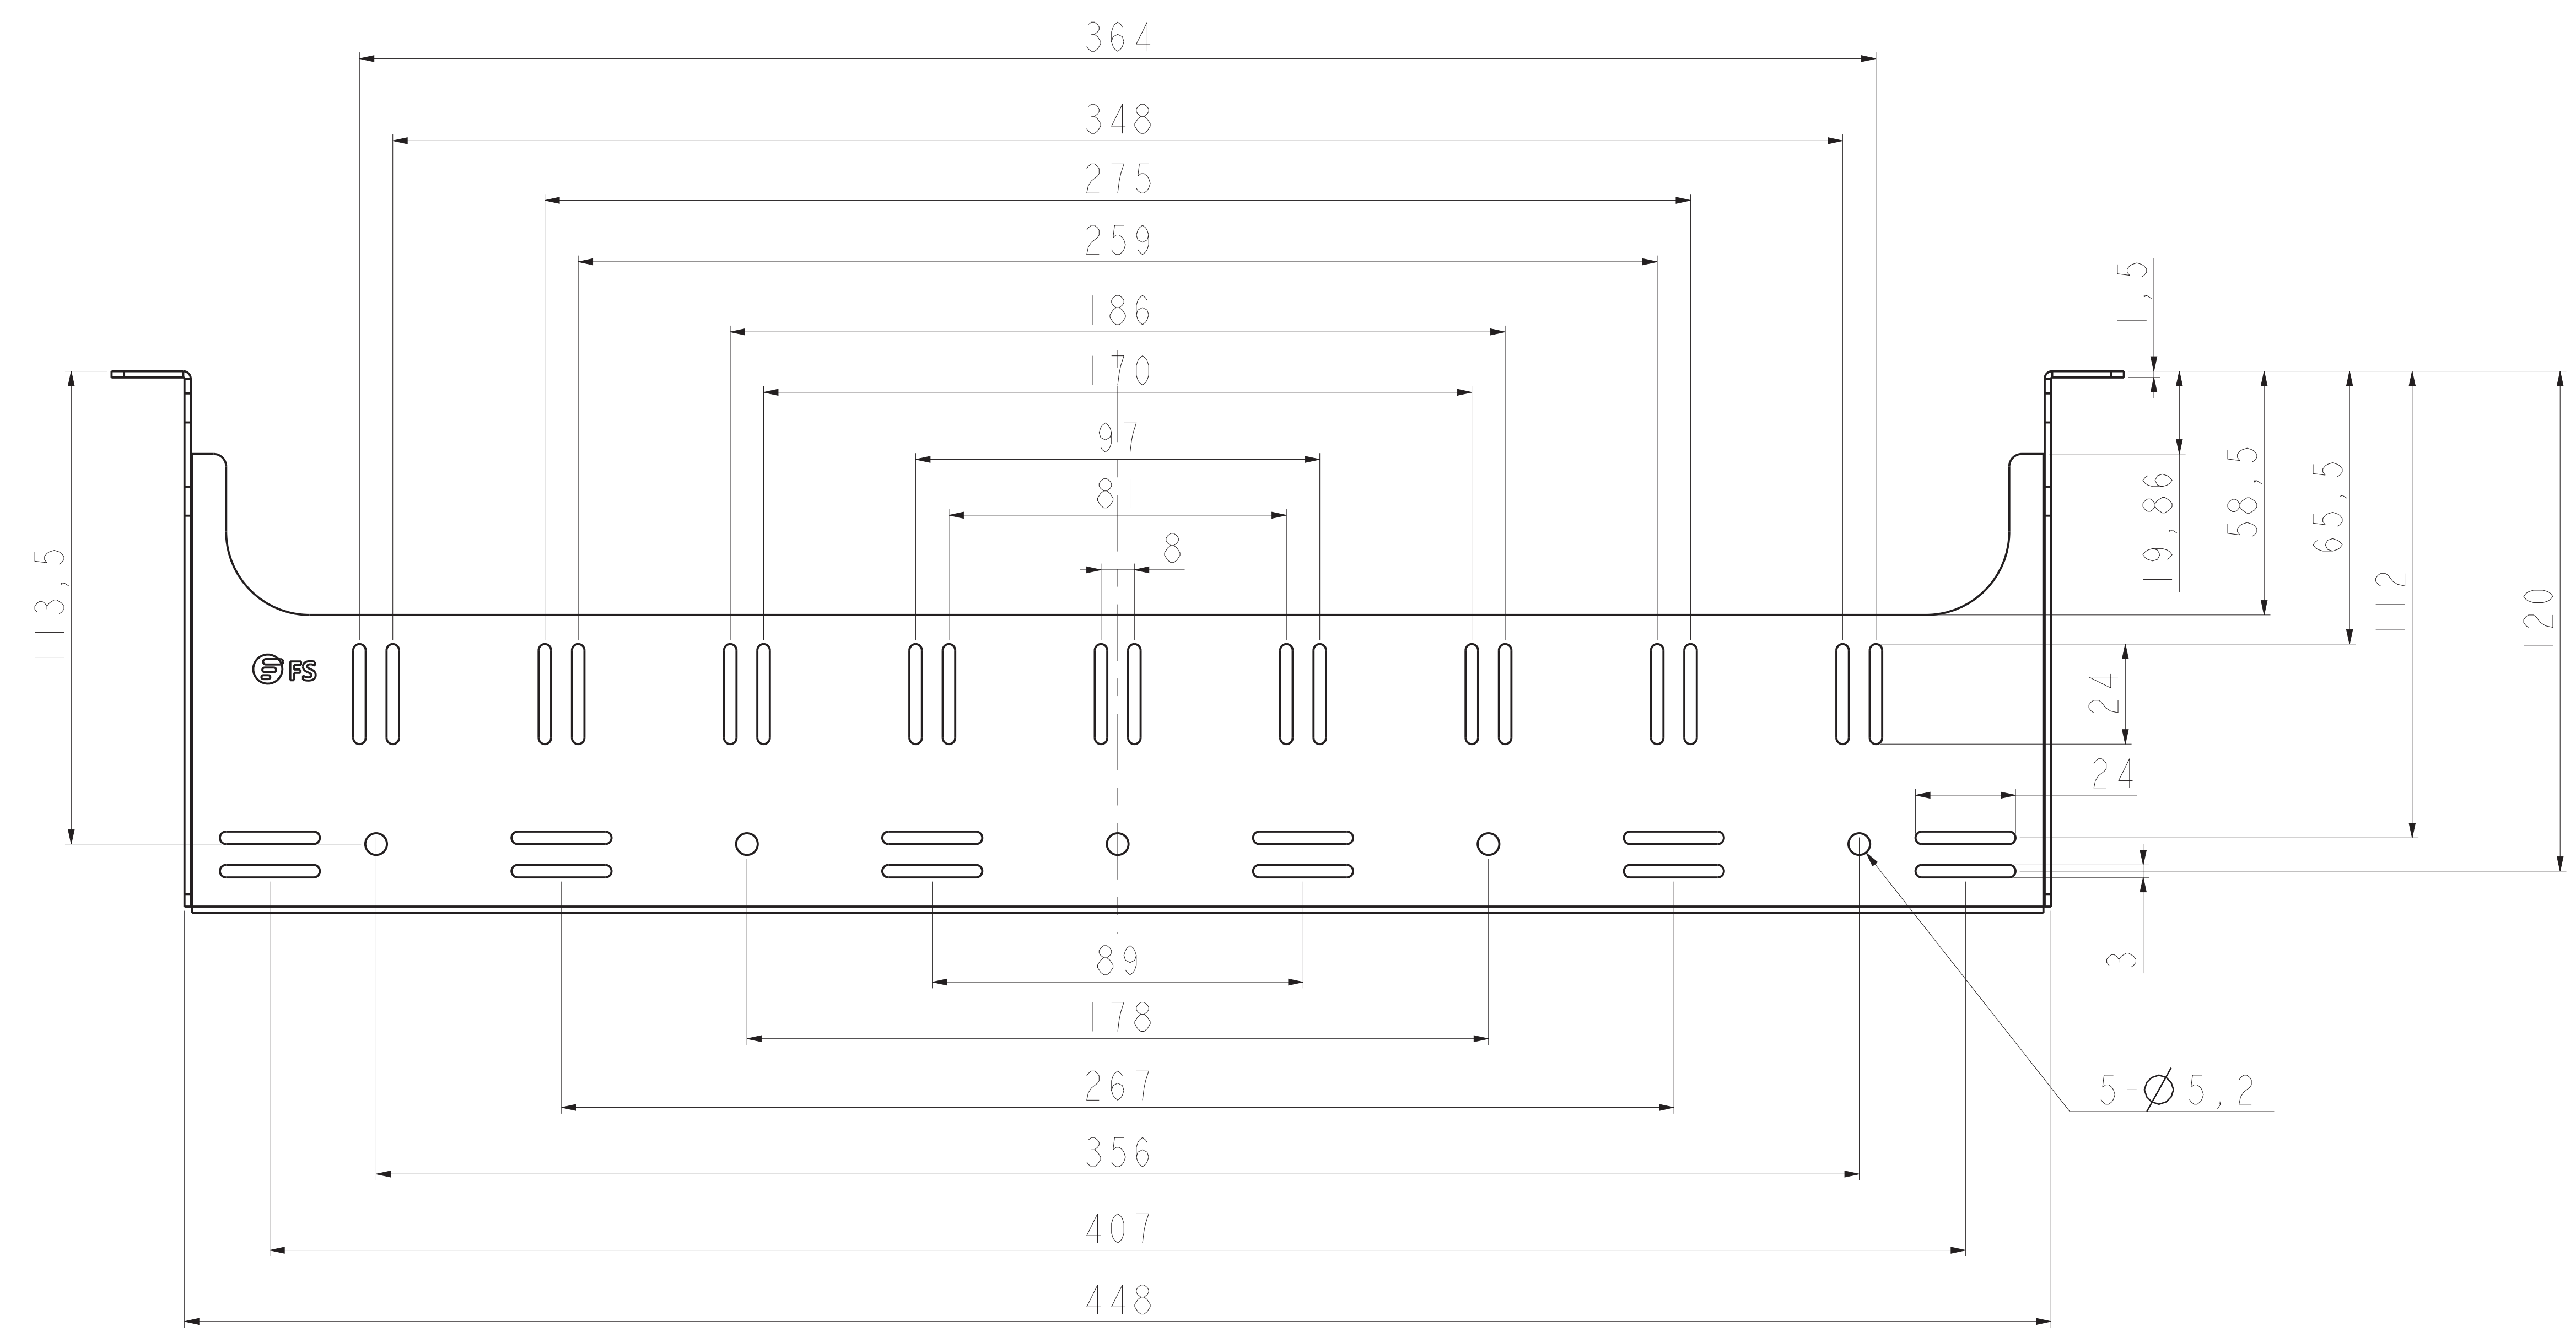

A0	FS P/N	Rack Space
	FHD-1U-CMP300	1U

5-M4*5 Screw

2-M4*8 Screw

	Content	Note	Detachable Horizontal Manager			
Material						
Color						Explosion diagram
Thickness						
	Signee	Date	Version	Weight	Scale	D-LXJ-A
BY			A0		1.000	
CHK			SHT 1 of 5			
Authorized						

A0	FS P/N	Rack Space
	FHD-1U-CMP300	1U

	Content	Note	Detachable Horizontal Manager			
Material	Spcc					
Color	Black					Distribution frame
Thickness	1.5mm					
	Signee	Date	Version	Weight	Scale	D-LXJ-A
BY			A0		1.000	
CHK			SHT 2 of 5			
Authorized						

A0	FS P/N	Rack Space
	FHD-1U-CMP300	1U

	Content	Note	Detachable Horizontal Manager			
Material	Spcc					
Color	Black					
Thickness	1.0mm					Wire ring
	Signee	Date	Version	Weight	Scale	
BY			A0		1.000	D-LXJ-A
CHK			SHT 3 of 5			
Authorized						