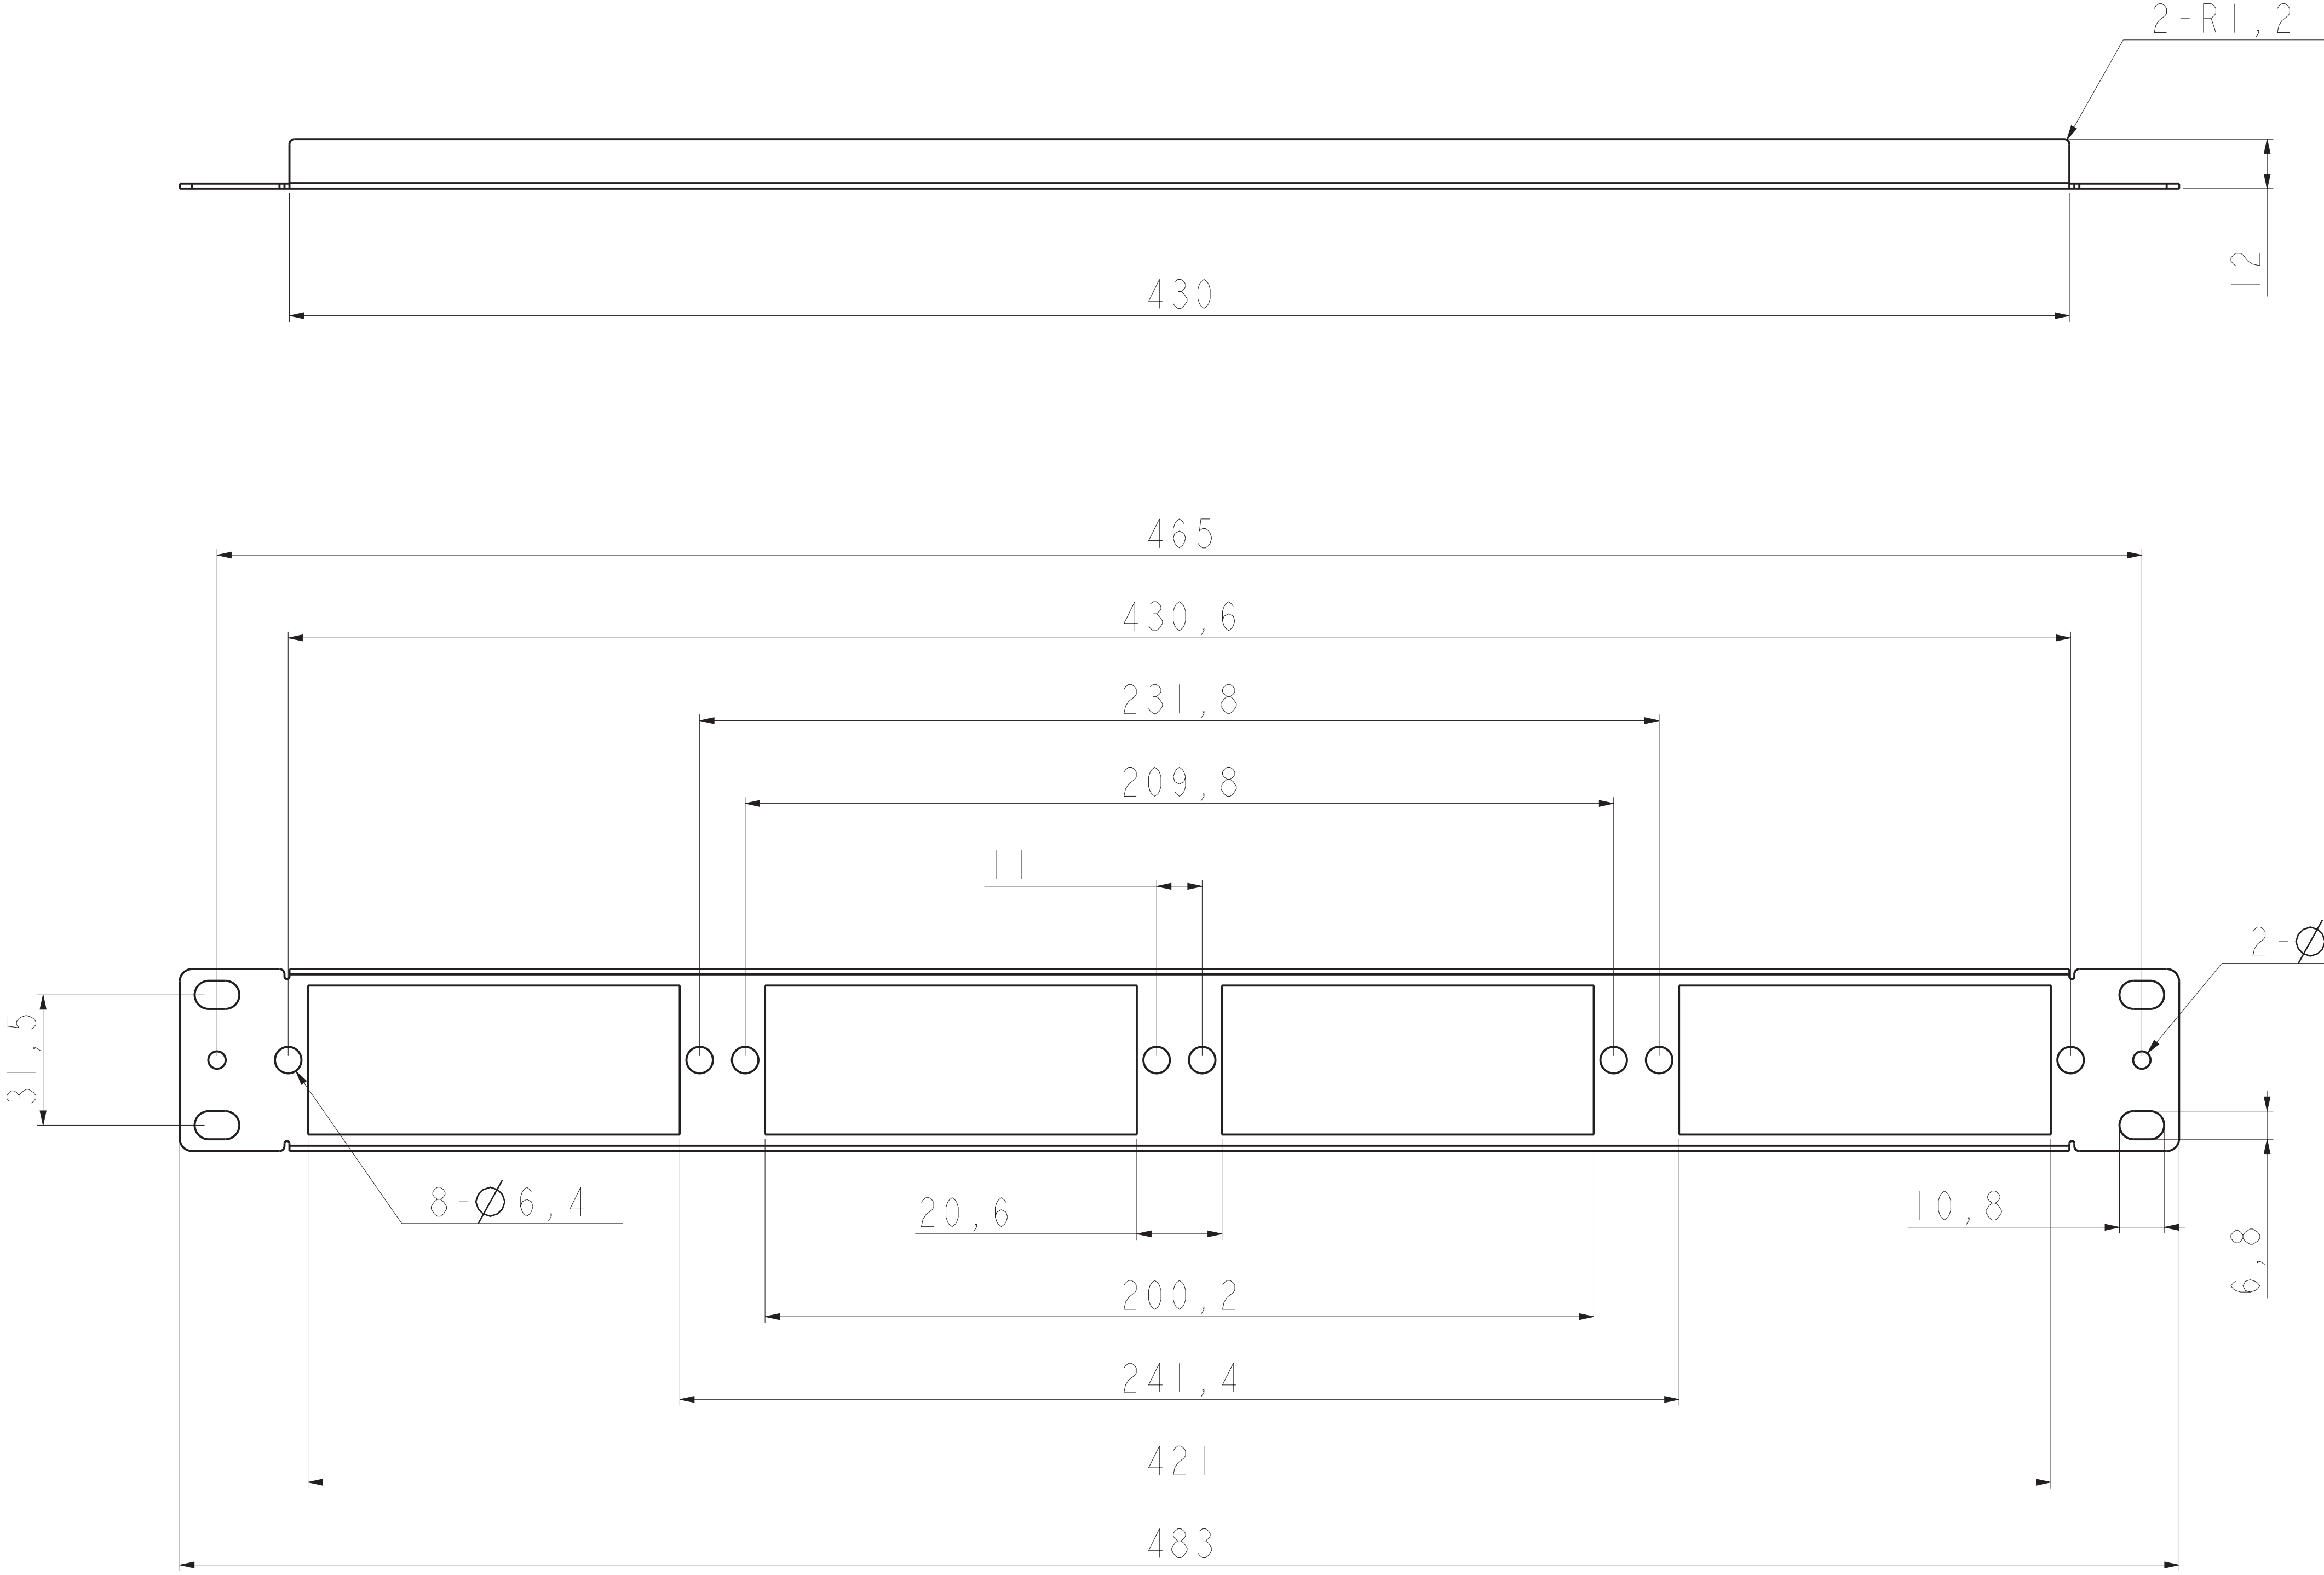

A0	FS P/N	Rack Space
	FHD-1U-CMP300	1U

	Content	Note	Detachable Horizontal Manager			
Material	Spcc					
Color	Black					
Thickness	1.2mm					
	Signee	Date	Version	Weight	Scale	Middle frame
BY			A0		1.000	D-LXJ-A
CHK			SHT 4 of 5			
Authorized