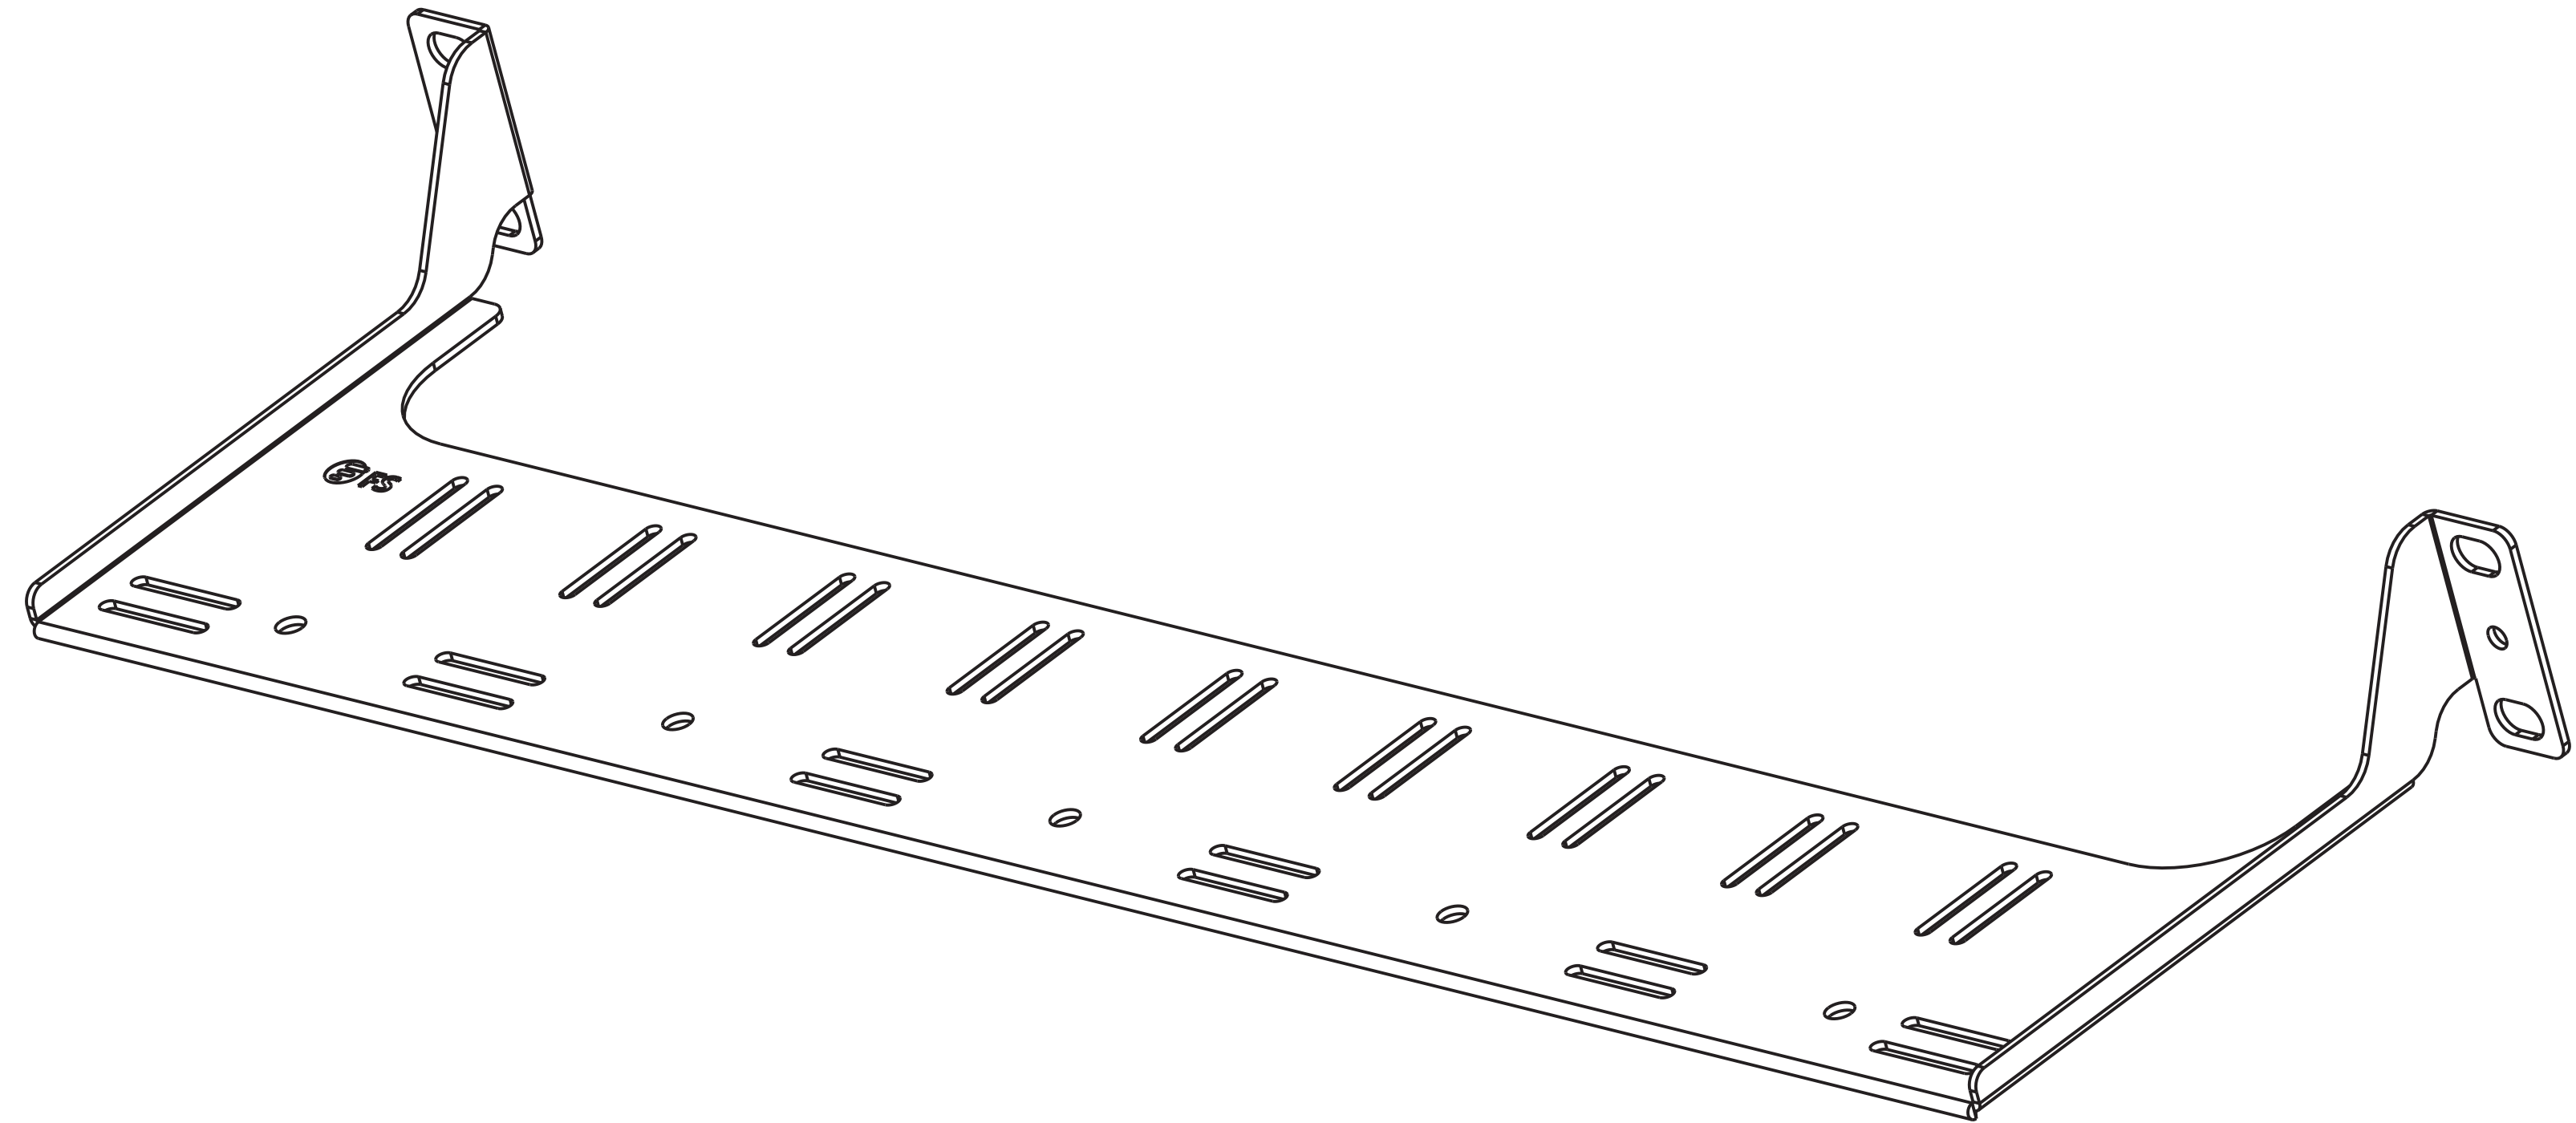

A0	FS P/N	Rack Space
	FHD-1U-CMP300	1U

5-M4*5 Screw

2-M4*8 Screw

	Content	Note	Detachable Horizontal Manager			
Material						
Color						Explosion diagram
Thickness						
	Signee	Date	Version	Weight	Scale	D-LXJ-A
BY			A0		1.000	
CHK			SHT 1 of 5			
Authorized						

A0	FS P/N	Rack Space
	FHD-1U-CMP300	1U

	Content	Note	Detachable Horizontal Manager			
Material	Spcc					
Color	Black					Distribution frame
Thickness	1.5mm					
	Signee	Date	Version	Weight	Scale	D-LXJ-A
BY			A0		1.000	
CHK			SHT 2 of 5			
Authorized						

A0	FS P/N	Rack Space
	FHD-1U-CMP300	1U

	Content	Note	Detachable Horizontal Manager			
Material	Spcc					
Color	Black					
Thickness	1.0mm					Wire ring
	Signee	Date	Version	Weight	Scale	
BY			A0		1.000	D-LXJ-A
CHK			SHT 3 of 5			
Authorized						

A0	FS P/N	Rack Space
	FHD-1U-CMP300	1U

	Content	Note	Detachable Horizontal Manager			
Material	Spcc					
Color	Black					
Thickness	1.2mm					
	Signee	Date	Version	Weight	Scale	Middle frame
BY			A0		1.000	D-LXJ-A
CHK			SHT 4 of 5			
Authorized						