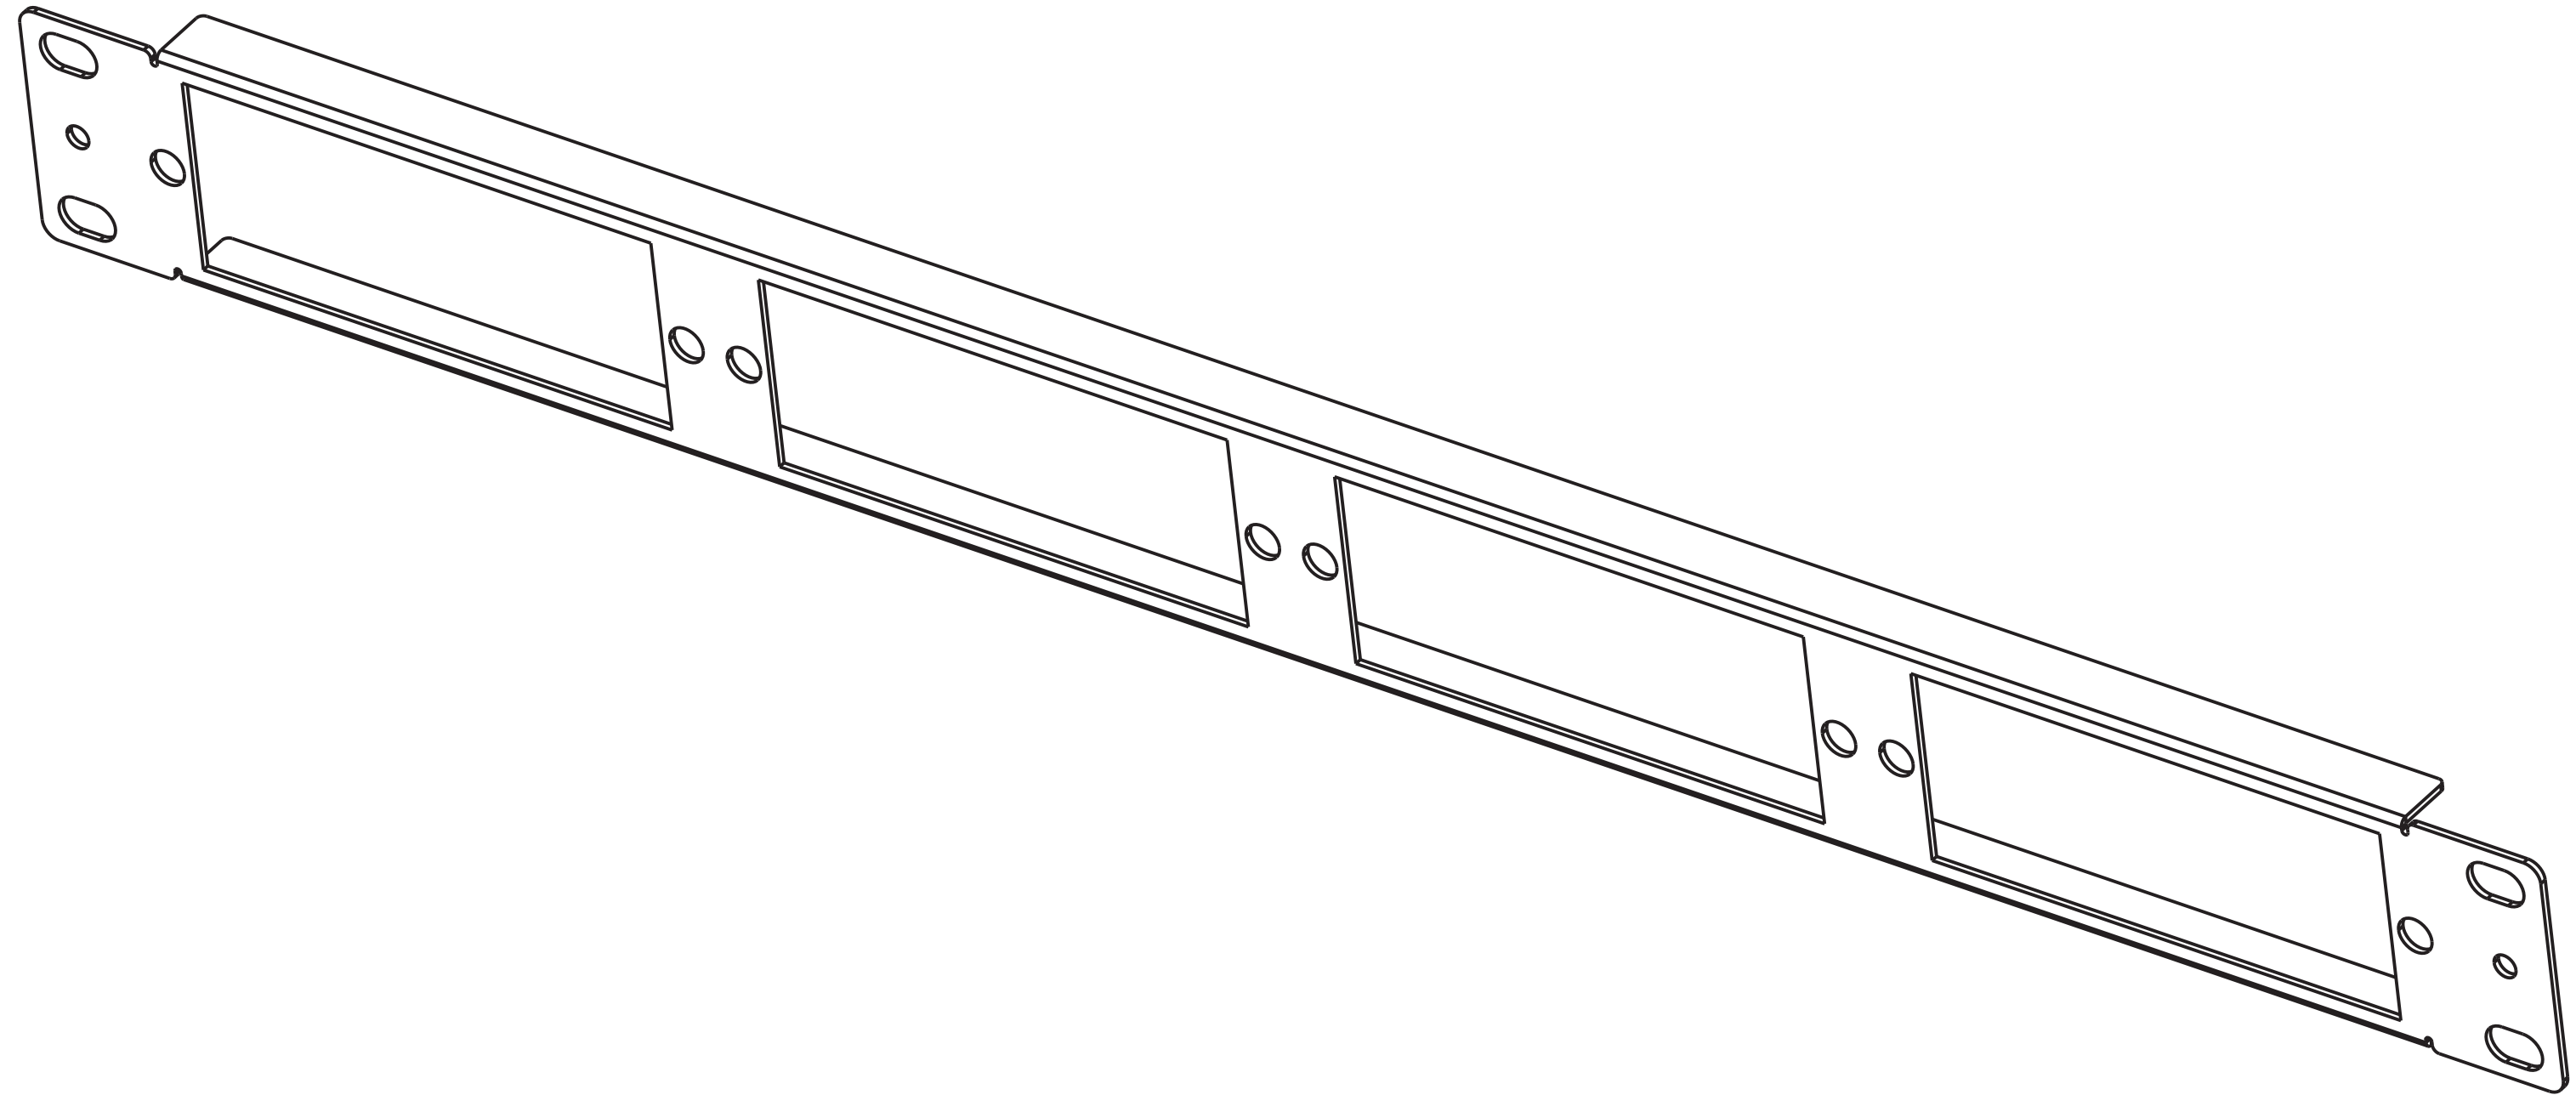

A0	FS P/N	Rack Space
	FHD-1U-CMP300	1U

	Content	Note	Detachable Horizontal Manager			
Material	Spcc					
Color	Black					
Thickness	1.2mm					
	Signee	Date	Version	Weight	Scale	Middle frame
BY			A0		1.000	D-LXJ-A
CHK			SHT 4 of 5			
Authorized