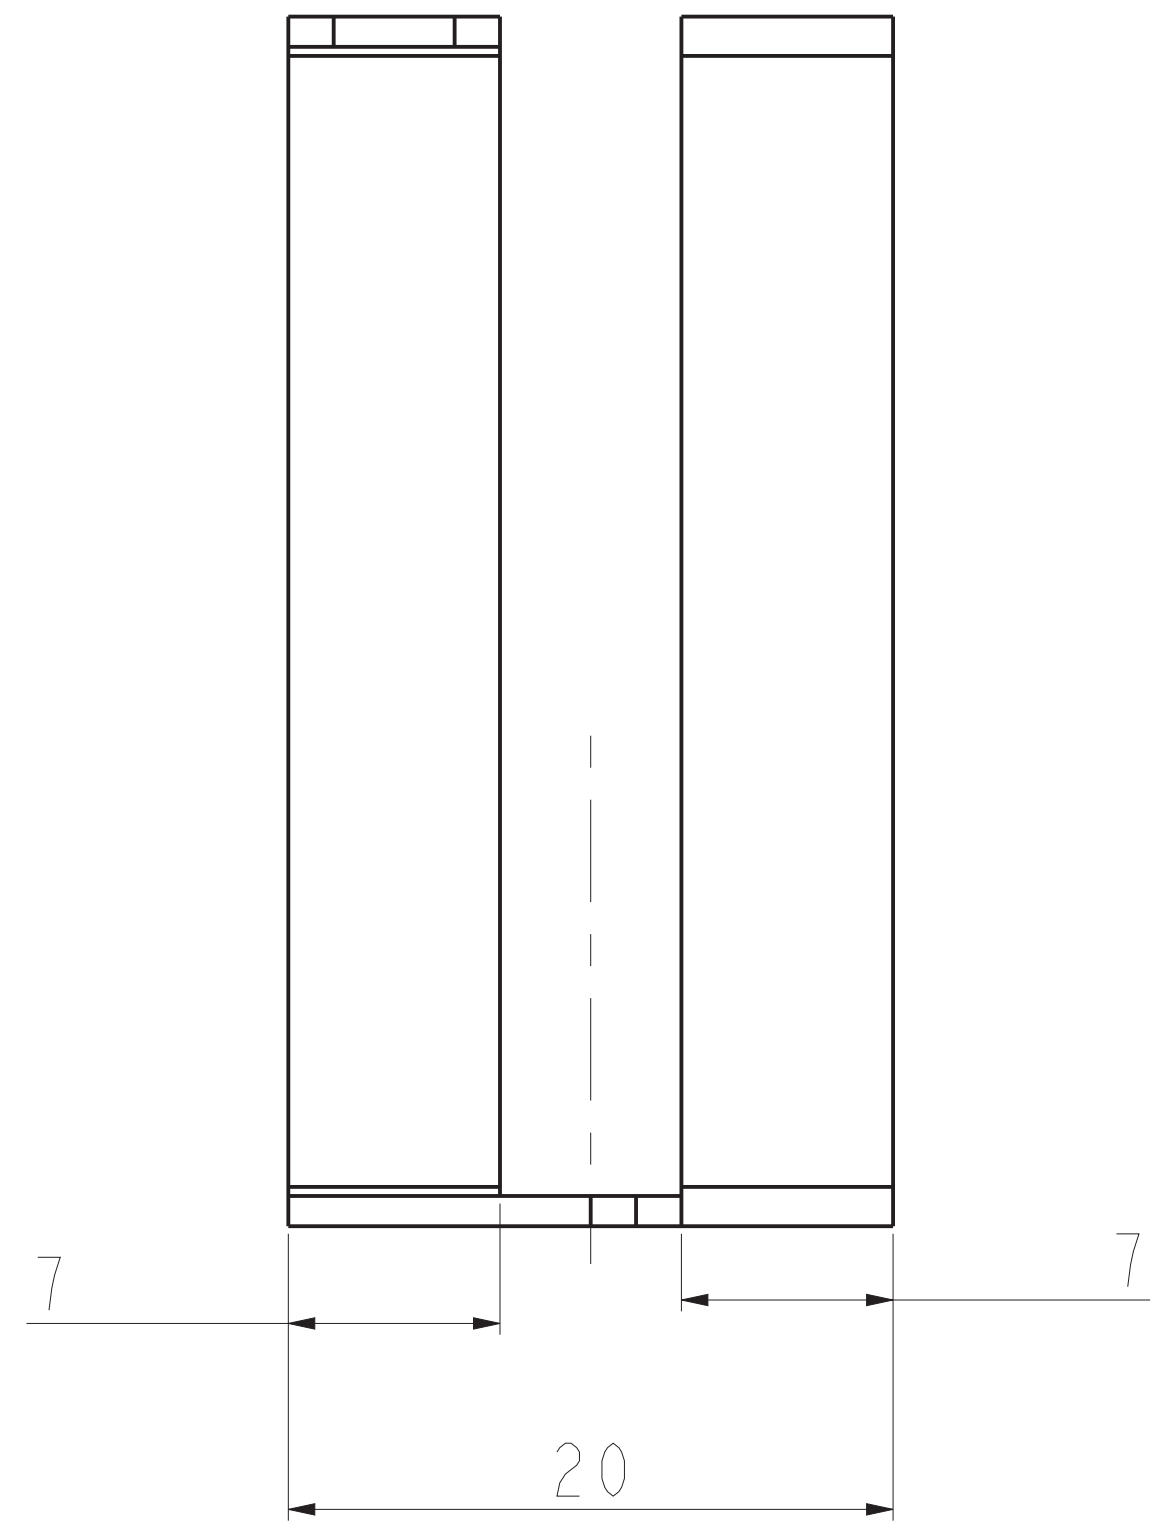

A0	FS P/N	Rack Space
	FHD-1U-CMP300	1U

5-M4*5 Screw

2-M4*8 Screw

	Content	Note	Detachable Horizontal Manager			
Material						
Color						Explosion diagram
Thickness						
	Signee	Date	Version	Weight	Scale	D-LXJ-A
BY			A0		1.000	
CHK			SHT 1 of 5			
Authorized						

A0	FS P/N	Rack Space
	FHD-1U-CMP300	1U

	Content	Note	Detachable Horizontal Manager			
Material	Spcc					
Color	Black					Distribution frame
Thickness	1.5mm					
	Signee	Date	Version	Weight	Scale	D-LXJ-A
BY			A0		1.000	
CHK			SHT 2 of 5			
Authorized						

A0	FS P/N	Rack Space
	FHD-1U-CMP300	1U

	Content	Note	Detachable Horizontal Manager			
Material	Spcc					
Color	Black					
Thickness	1.0mm					Wire ring
	Signee	Date	Version	Weight	Scale	
BY			A0		1.000	D-LXJ-A
CHK			SHT 3 of 5			
Authorized						

A0	FS P/N	Rack Space
	FHD-1U-CMP300	1U

	Content	Note	Detachable Horizontal Manager			
Material	Spcc					
Color	Black					
Thickness	1.2mm					
	Signee	Date	Version	Weight	Scale	Middle frame
BY			A0		1.000	D-LXJ-A
CHK			SHT 4 of 5			
Authorized						