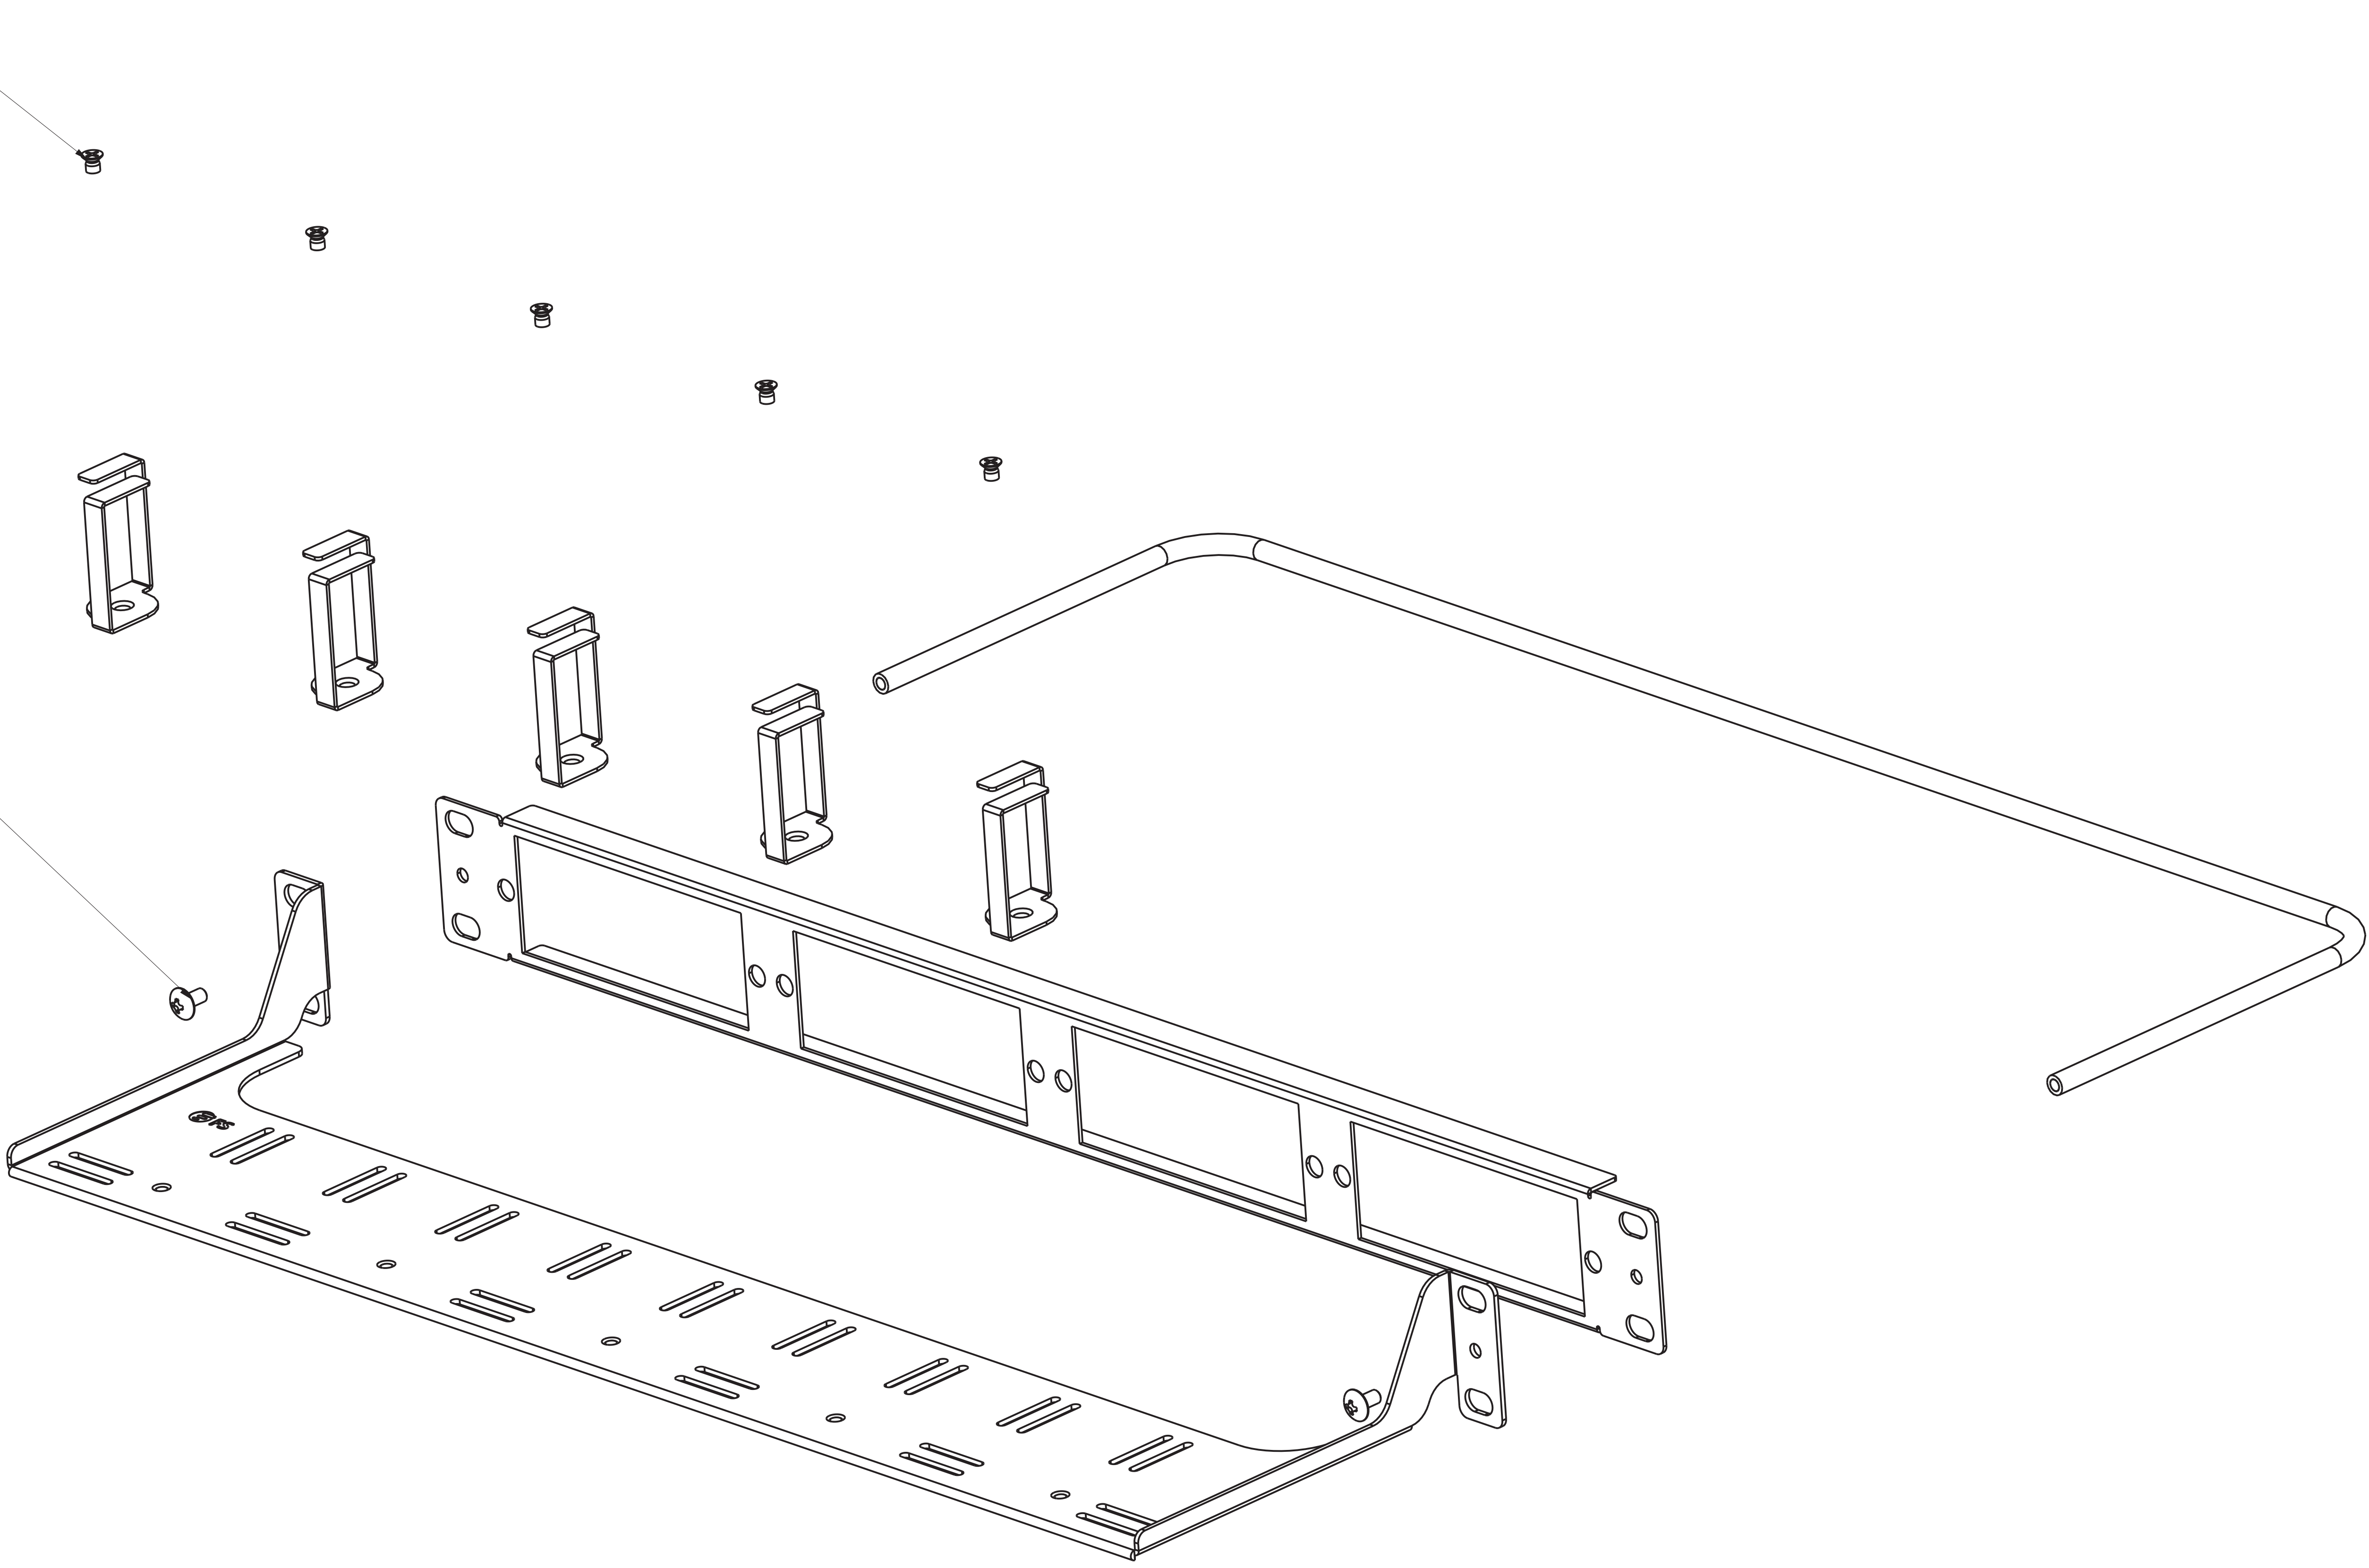

A0	FS P/N	Rack Space
	FHD-1U-CMP300	1U

5-M4*5 Screw

2-M4*8 Screw

	Content	Note	Detachable Horizontal Manager			
Material						
Color						Explosion diagram
Thickness						
	Signee	Date	Version	Weight	Scale	D-LXJ-A
BY			A0		1.000	
CHK			SHT 1 of 5			
Authorized						

A0	FS P/N	Rack Space
	FHD-1U-CMP300	1U

	Content	Note	Detachable Horizontal Manager			
Material	Spcc					
Color	Black					Distribution frame
Thickness	1.5mm					
	Signee	Date	Version	Weight	Scale	D-LXJ-A
BY			A0		1.000	
CHK			SHT 2 of 5			
Authorized						

A0	FS P/N	Rack Space
	FHD-1U-CMP300	1U

	Content	Note	Detachable Horizontal Manager			
Material	Spcc					
Color	Black					
Thickness	1.0mm					Wire ring
	Signee	Date	Version	Weight	Scale	
BY			A0		1.000	D-LXJ-A
CHK			SHT 3 of 5			
Authorized						