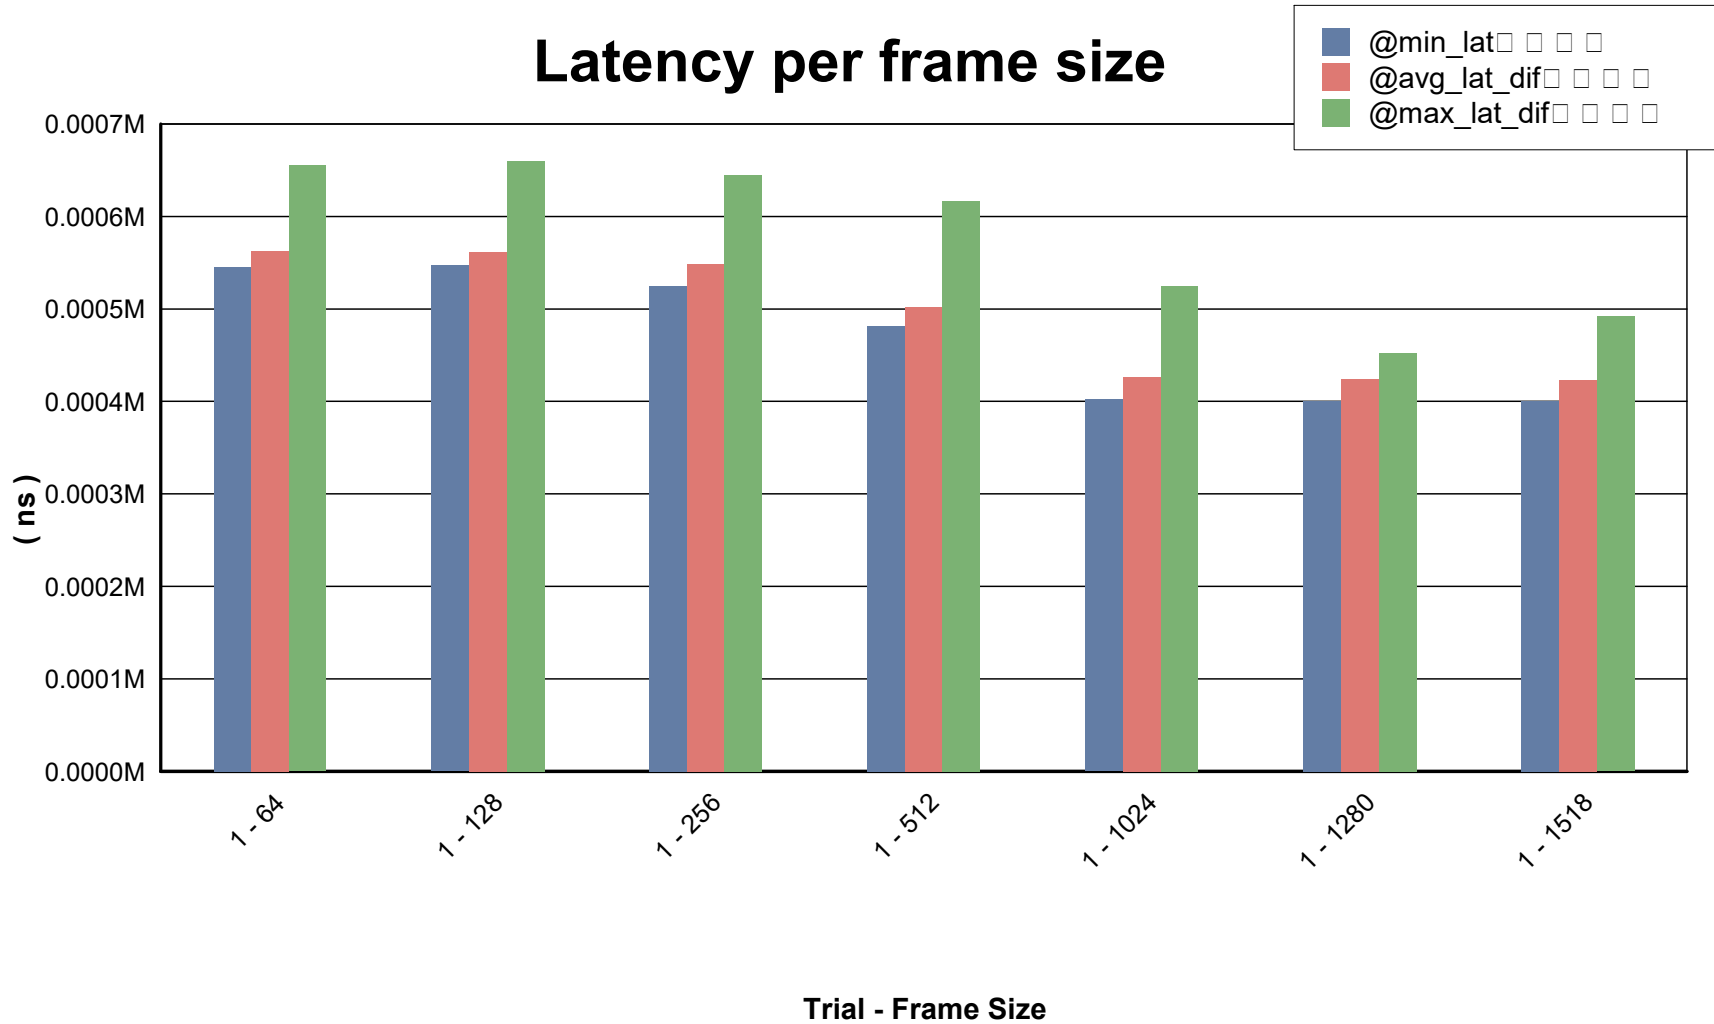

RFC2544 - Throughput/Latency - Iteration Graph

RFC2544 - Throughput/Latency - Aggregated Results

Trial / Framesize / Iteration	Agg L2 Throughput				Agg L1 Throughput		Throughput (frames)	Agg Latency		
	Agg Tx Rate %	Agg Rx Rate			Tx Rate Mbps	Rx Rate Mbps		Min (ns)	Max (ns)	Average (ns)
		%	FPS	Mbps						
Trial: 1 / FS: 64 / Iter: 9	100.00	100	119047619.0	60952.381			Tx : 2380952380.000 Rx : 2380952380.000 Loss : 0 Loss% : 0.00	550	590	570.500
Trial: 1 / FS: 128 / Iter: 9	100.00	100	67567567.5	69189.189			Tx : 1351351352.000 Rx : 1351351352.000 Loss : 0 Loss% : 0.00	550	590	569.500
Trial: 1 / FS: 256 / Iter: 9	100.00	100	36231884.0	74202.898			Tx : 724637682.000 Rx : 724637682.000 Loss : 0 Loss% : 0.00	542	645	560.500
Trial: 1 / FS: 512 / Iter: 9	100.00	100	18796992.5	76992.481			Tx : 375939850.000 Rx : 375939850.000 Loss : 0 Loss% : 0.00	495	602	513.500
Trial: 1 / FS: 1024 / Iter: 9	100.00	100	9578544.0	78467.433			Tx : 191570882.000 Rx : 191570882.000 Loss : 0 Loss% : 0.00	422	525	438.500
Trial: 1 / FS: 1280 / Iter: 9	100.00	100	7692307.7	78769.231			Tx : 153846154.000 Rx : 153846154.000 Loss : 0 Loss% : 0.00	412	452	431.000
Trial: 1 / FS: 1518 / Iter: 9	100.00	100	6501950.6	78959.688			Tx : 130039012.000 Rx : 130039012.000 Loss : 0 Loss% : 0.00	412	450	432.000