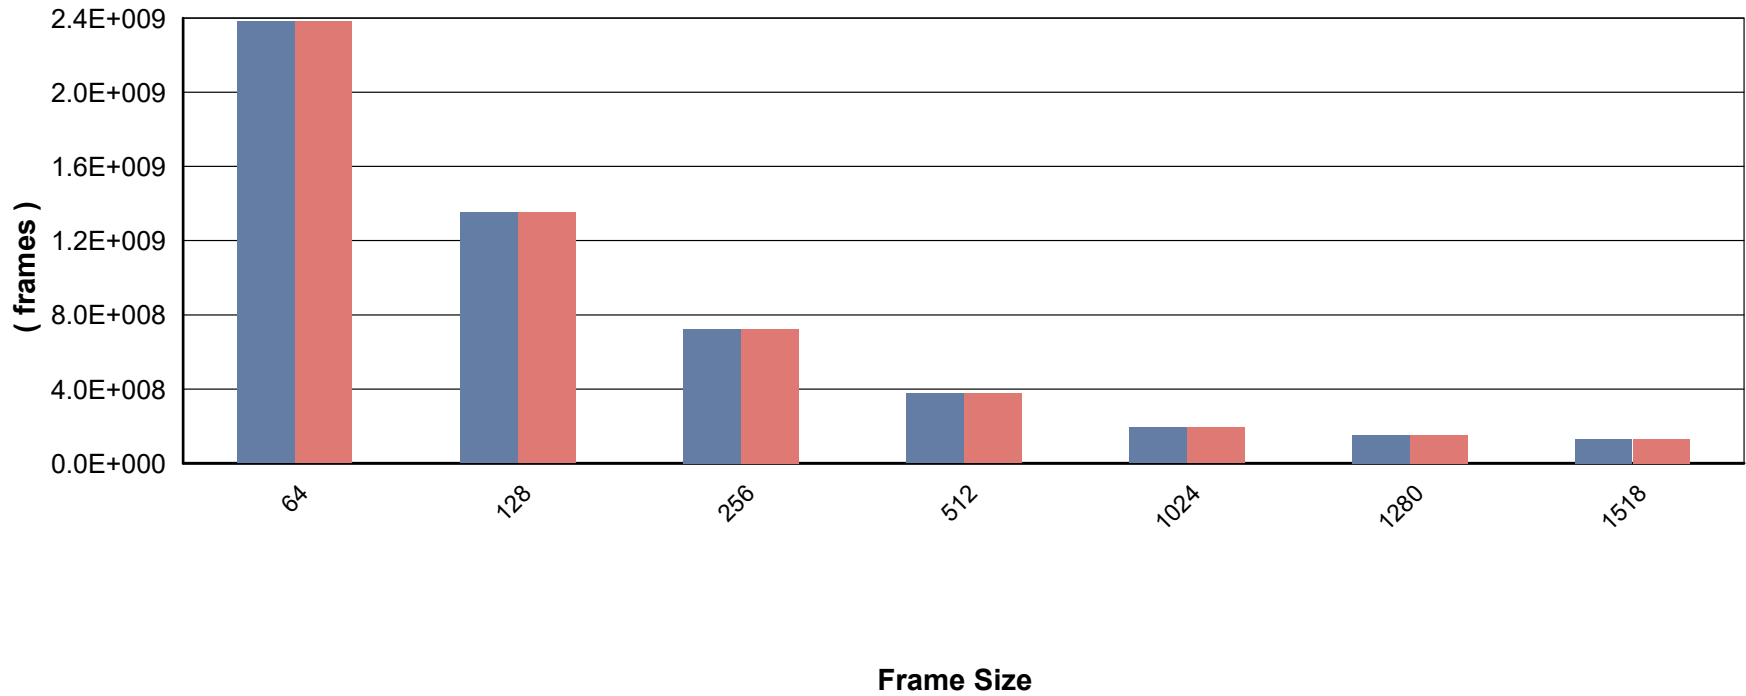

RFC2544 - Throughput/Latency - Aggregated Graph

Total Frames Transmitted and Received

Trial - Framesize - Iteration

RFC2544 - Throughput/Latency - Aggregated Graph

Tx / Rx Frames per Frame Size

RFC2544 - Throughput/Latency - Aggregated Graph