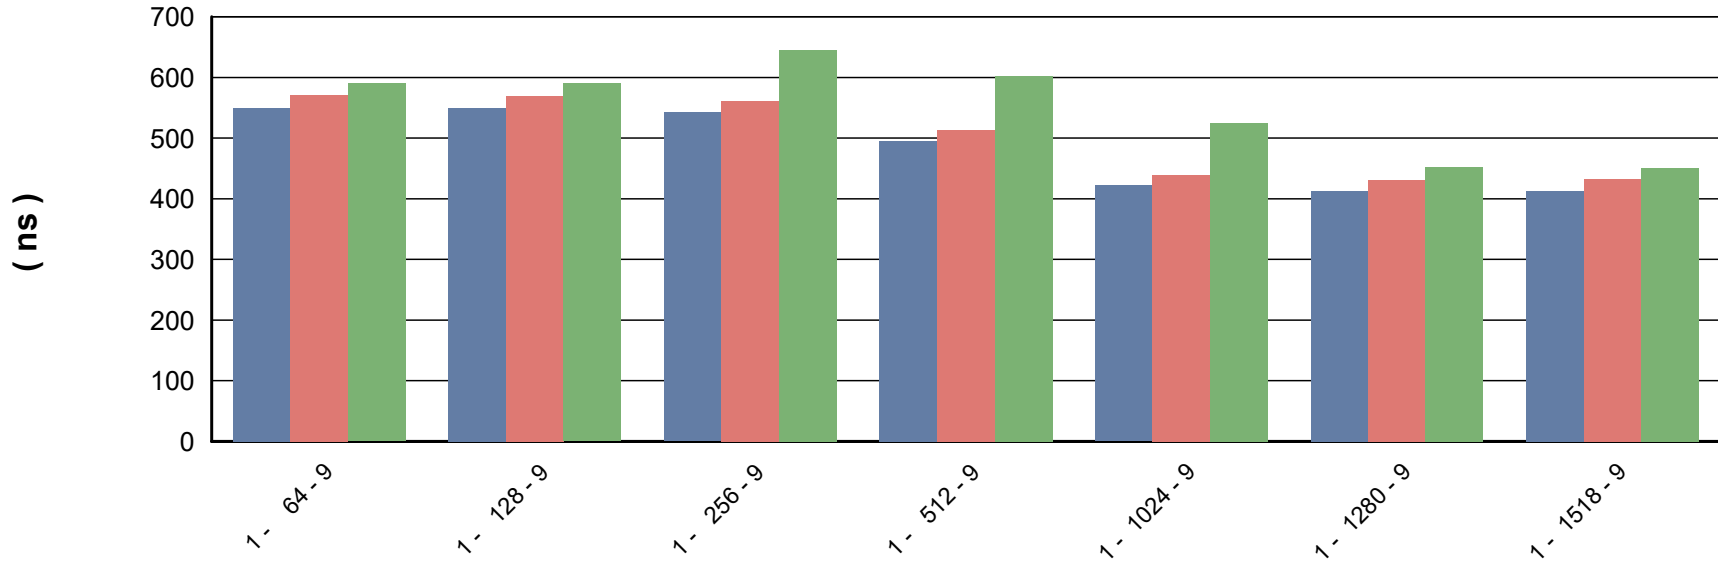

RFC2544 - Throughput/Latency - Aggregated Graph

Aggregated Latency

Trial - Framesize - Iteration