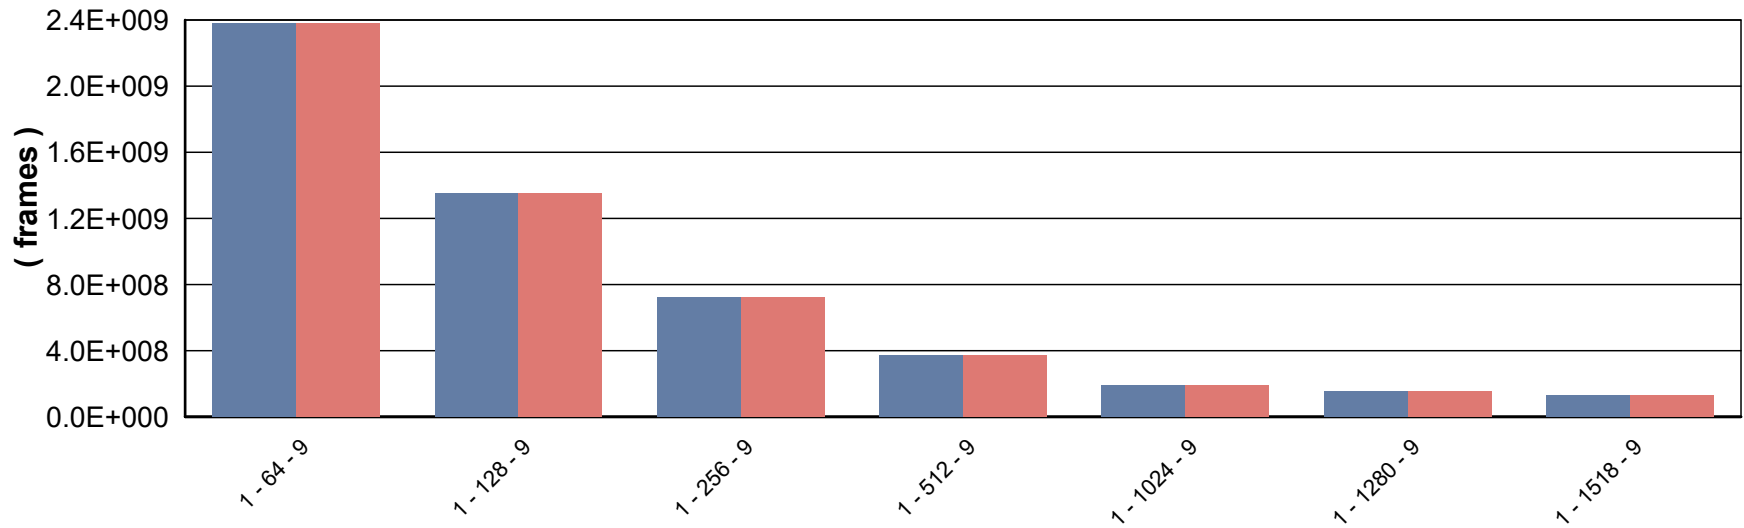

Output Parameters

Number of Trials Passed :	N/A
Test Duration :	00:34:07

RFC2544 - Throughput/Latency - Port Map Information

Port Map :	Tx Port	Tx Speed (Mbps)	Rx Port	Rx Speed (Mbps)
	10.32.133.101:6:7	40000	10.32.133.101:6:8	40000
	10.32.133.101:6:8	40000	10.32.133.101:6:7	40000

RFC2544 - Throughput/Latency - Aggregated Graph

Total Frames Transmitted and Received

Trial - Framesize - Iteration

RFC2544 - Throughput/Latency - Aggregated Graph

Tx / Rx Frames per Frame Size

RFC2544 - Throughput/Latency - Aggregated Graph