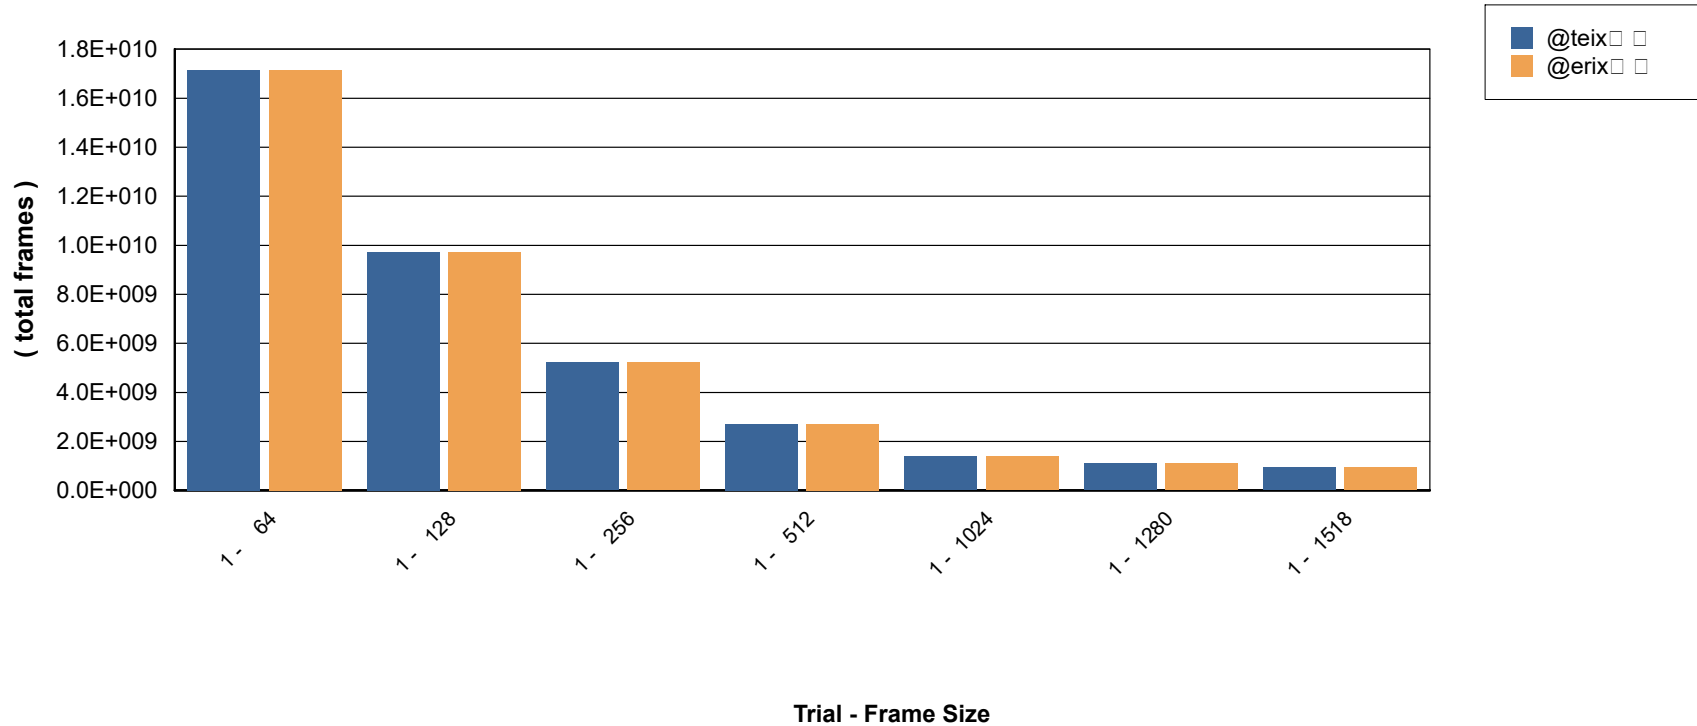

RFC2544 - Throughput/Latency - Iteration Graph

Tx / Rx Frames per Frame Size