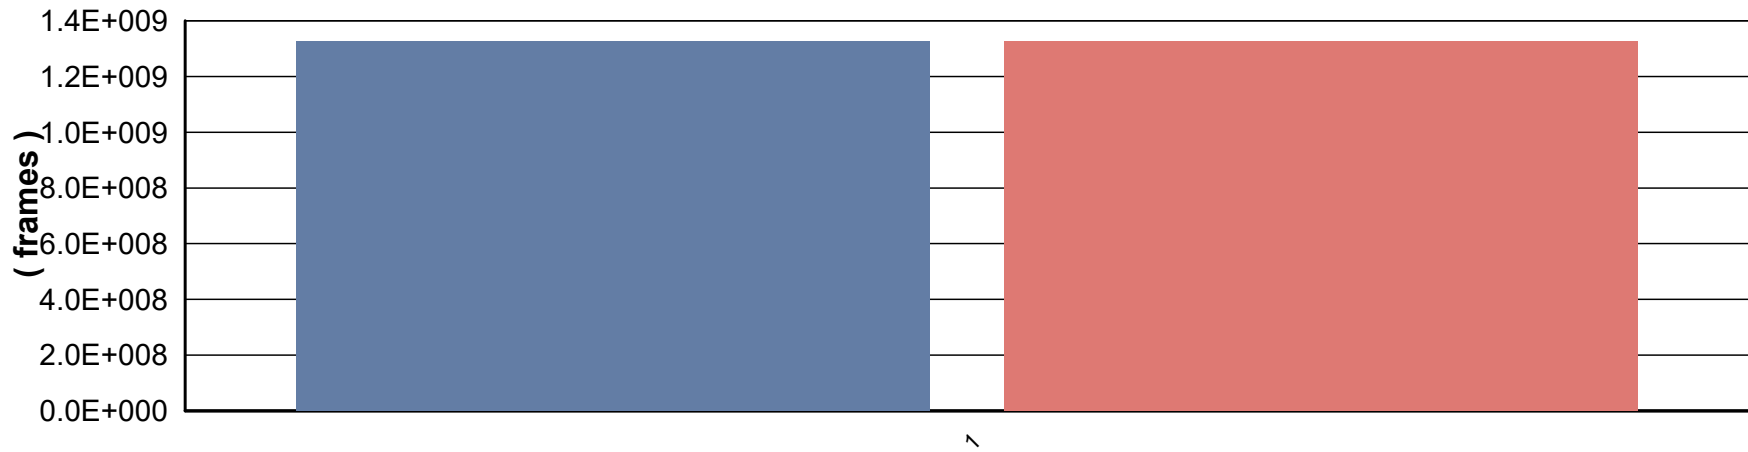

Average Frame Loss per Flow

RFC2544 - Throughput/Latency - Aggregated Graph

Aggregated Latency

Trial - Framesize - Iteration

RFC2544 - Throughput/Latency - Per Flow Graph

Tx / Rx Frame Count

Trial

RFC2544 - Throughput/Latency - Iteration Graph