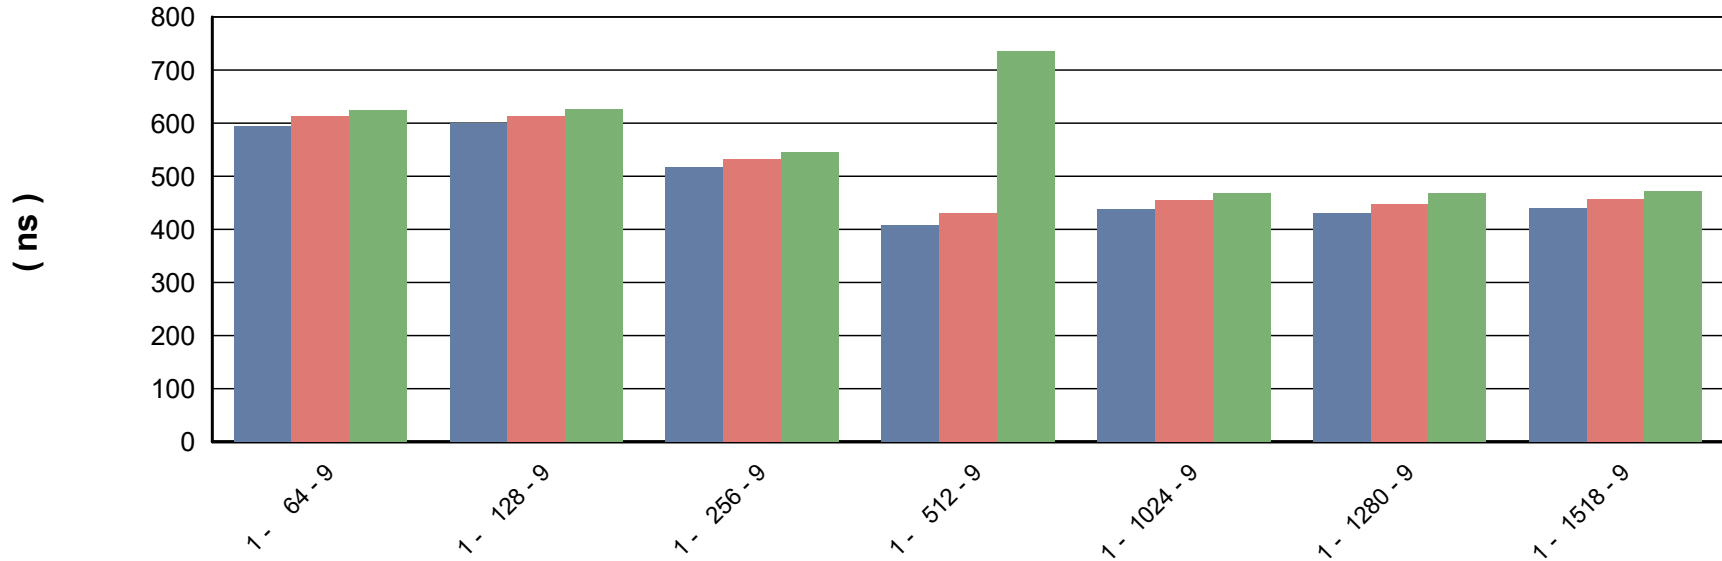

RFC2544 - Throughput/Latency - Aggregated Graph

Aggregated Latency

Trial - Framesize - Iteration