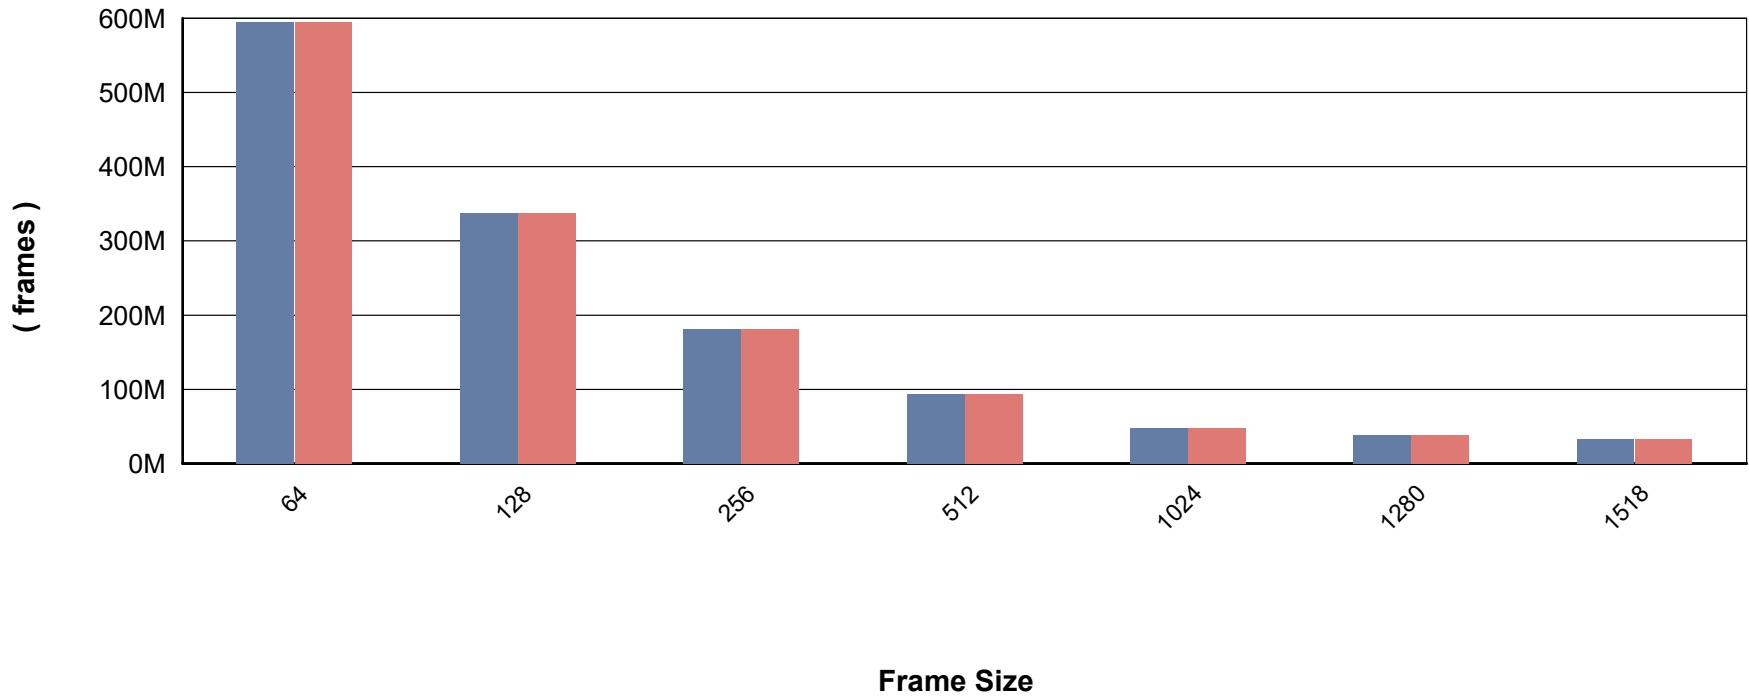

RFC2544 - Throughput/Latency - Aggregated Graph

Total Frames Transmitted and Received

Trial - Framesize - Iteration

RFC2544 - Throughput/Latency - Aggregated Graph

Tx / Rx Frames per Frame Size

RFC2544 - Throughput/Latency - Aggregated Graph