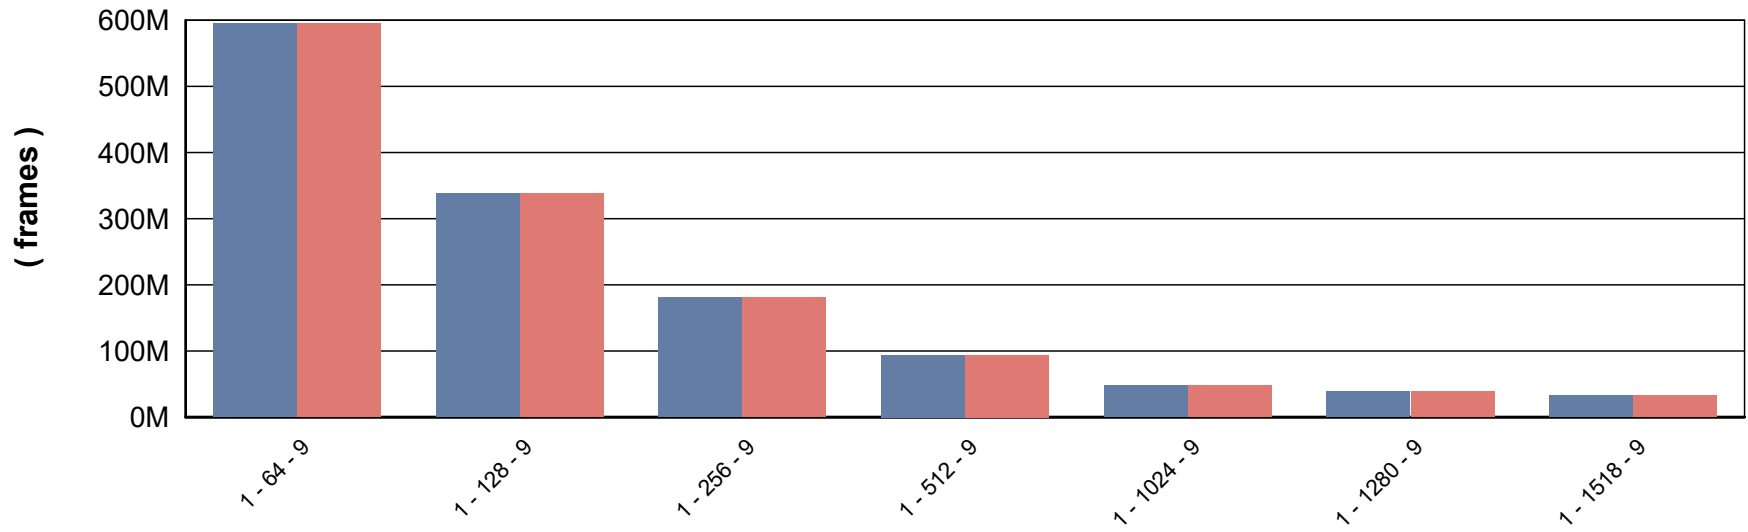

Output Parameters

Number of Trials Passed :	N/A
Test Duration :	00:35:42

RFC2544 - Throughput/Latency - Port Map Information

Port Map :	Tx Port	Tx Speed (Mbps)	Rx Port	Rx Speed (Mbps)
	10.32.133.101:3:5	10000	10.32.133.101:3:6	10000
	10.32.133.101:3:6	10000	10.32.133.101:3:5	10000

RFC2544 - Throughput/Latency - Aggregated Graph

Total Frames Transmitted and Received

Trial - Framesize - Iteration

RFC2544 - Throughput/Latency - Aggregated Graph

Tx / Rx Frames per Frame Size

RFC2544 - Throughput/Latency - Aggregated Graph