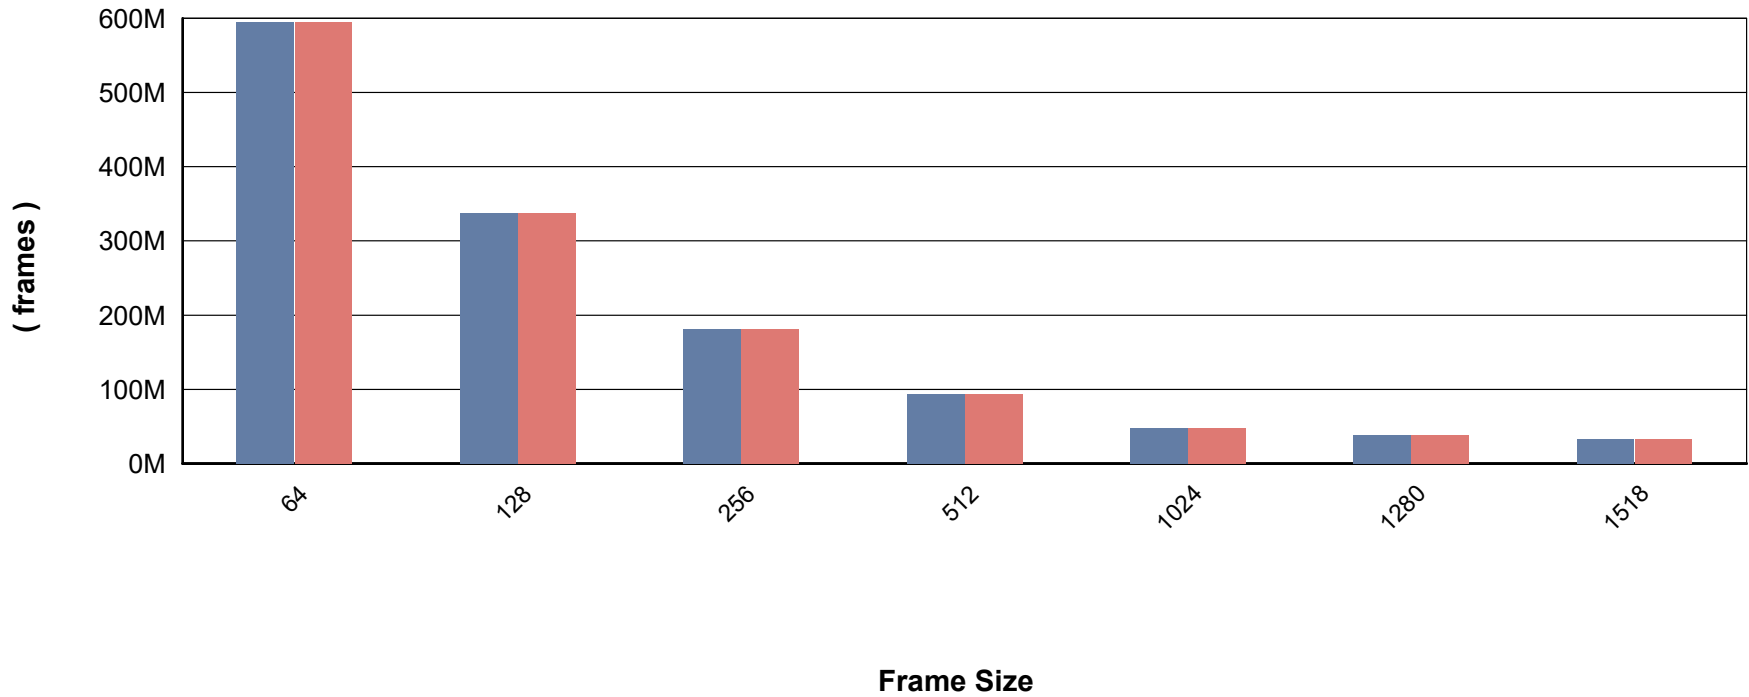

RFC2544 - Throughput/Latency - Aggregated Graph

Total Frames Transmitted and Received

Trial - Framesize - Iteration

RFC2544 - Throughput/Latency - Aggregated Graph

Tx / Rx Frames per Frame Size

RFC2544 - Throughput/Latency - Aggregated Graph