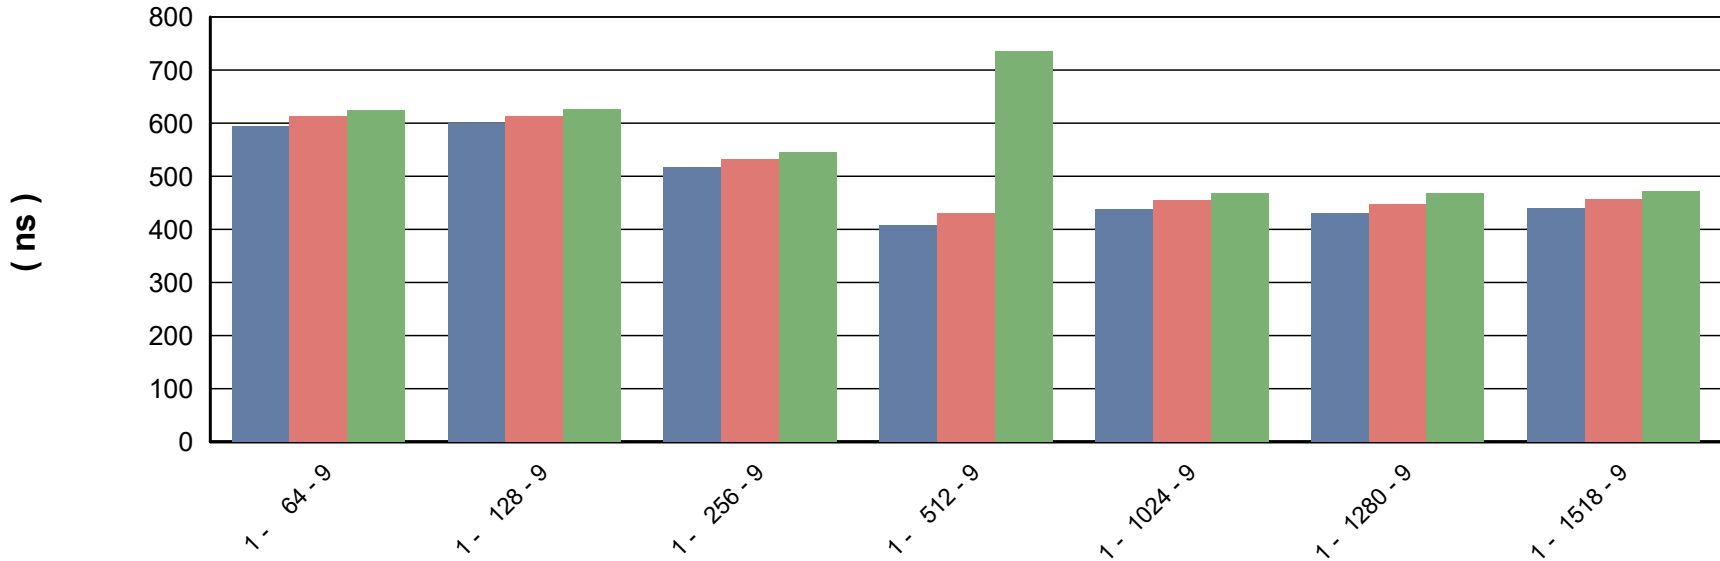

RFC2544 - Throughput/Latency - Aggregated Graph

Aggregated Latency

Trial - Framesize - Iteration