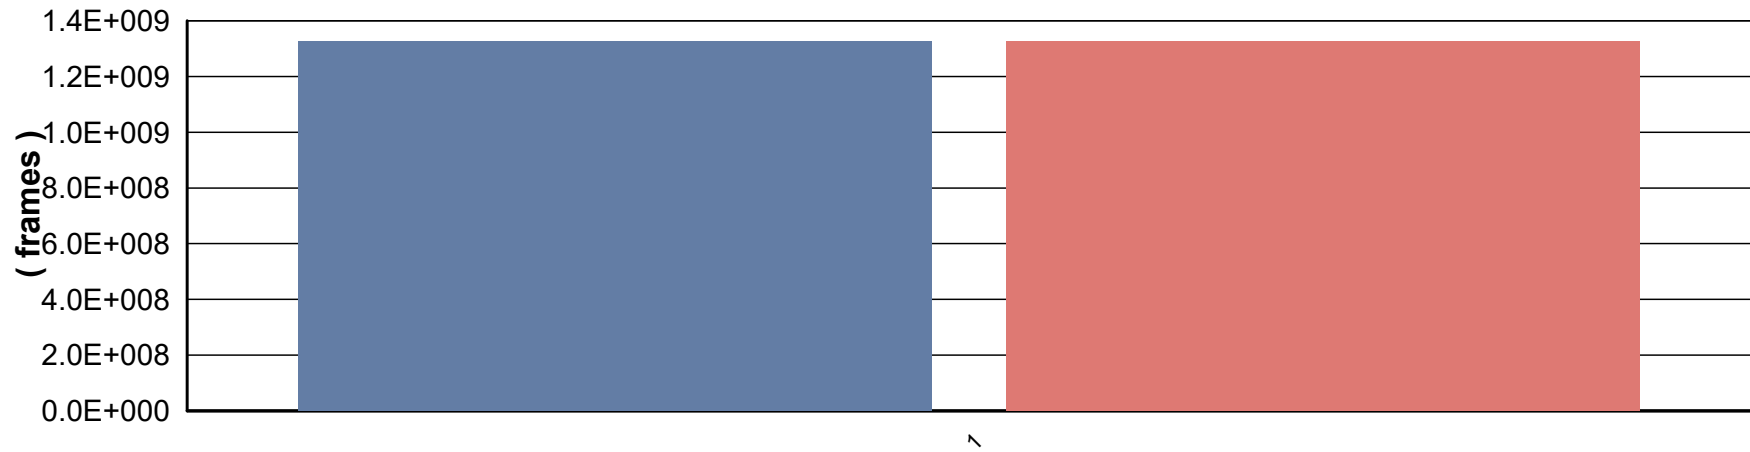

Average Frame Loss per Flow

RFC2544 - Throughput/Latency - Aggregated Graph

Aggregated Latency

Trial - Framesize - Iteration

RFC2544 - Throughput/Latency - Per Flow Graph

Tx / Rx Frame Count

Trial

RFC2544 - Throughput/Latency - Iteration Graph