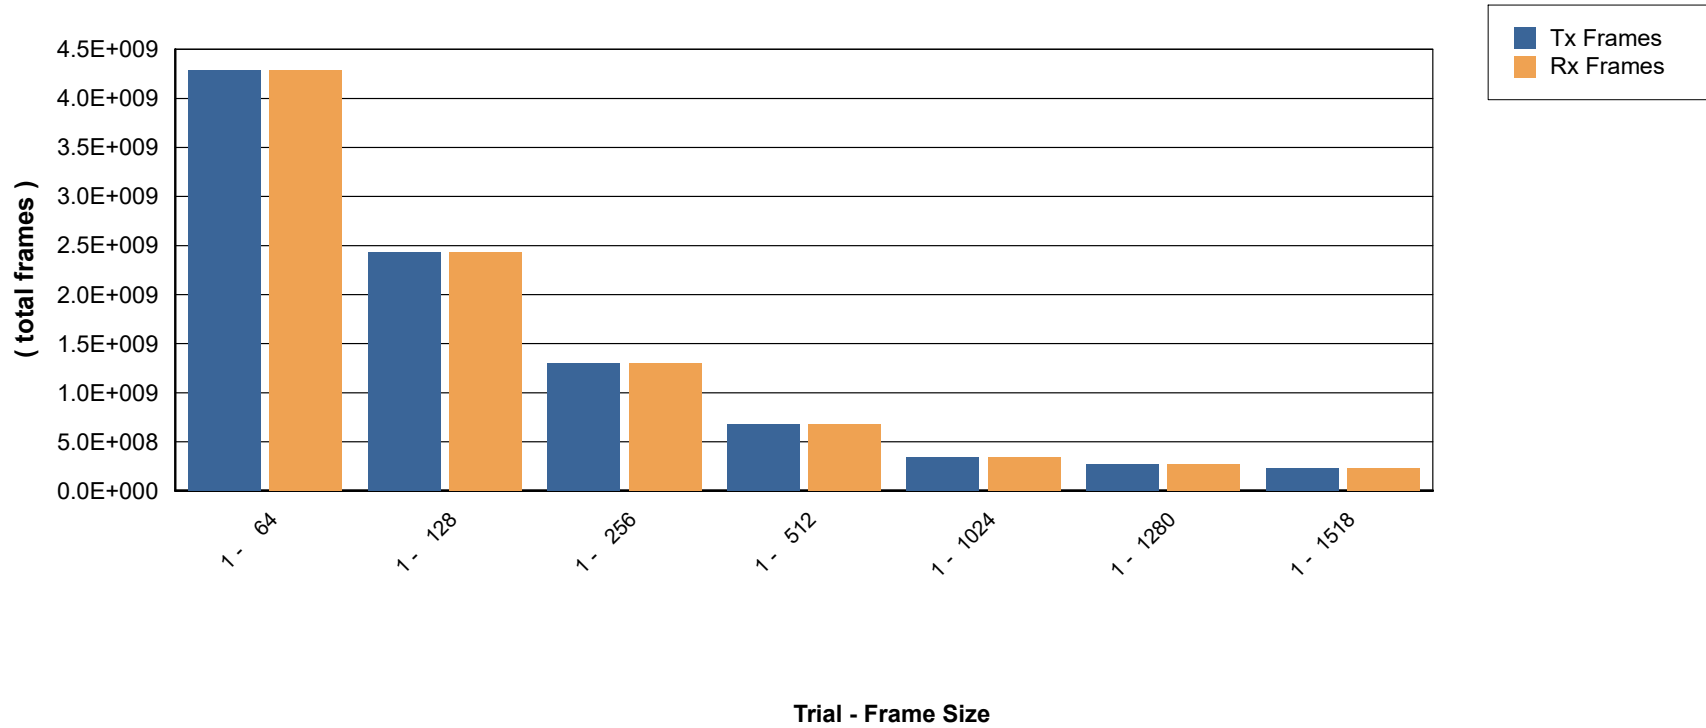

RFC2544 - Throughput/Latency - Iteration Graph

Tx / Rx Frames per Frame Size