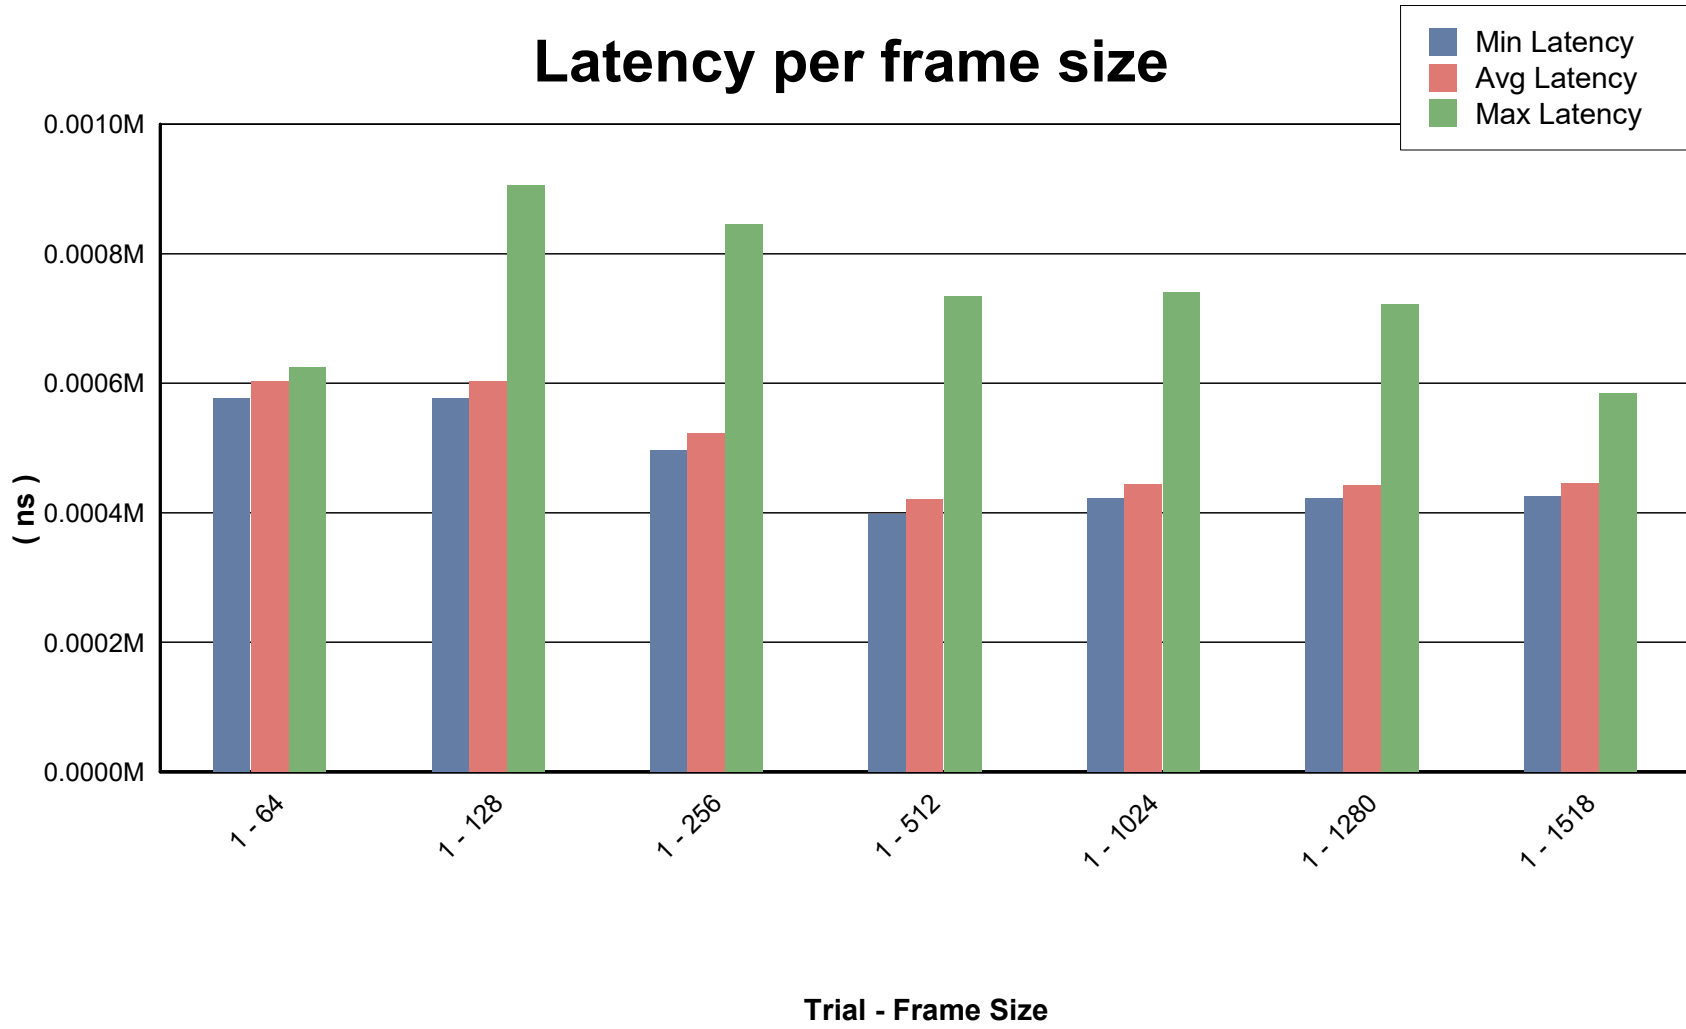

RFC2544 - Throughput/Latency - Iteration Graph

RFC2544 - Throughput/Latency - Aggregated Results

Trial / Framesize / Iteration	Agg L2 Throughput				Agg L1 Throughput		Throughput (frames)	Agg Latency		
	Agg Tx Rate %	Agg Rx Rate			Tx Rate Mbps	Rx Rate Mbps		Min (ns)	Max (ns)	Average (ns)
		%	FPS	Mbps						
Trial: 1 / FS: 64 / Iter: 9	100.00	100	29761904.7	15238.095			Tx : 595238096.000 Rx : 595238096.000 Loss : 0 Loss% : 0.00	595	625	612.500
Trial: 1 / FS: 128 / Iter: 9	100.00	100	16891891.9	17297.297			Tx : 337837838.000 Rx : 337837838.000 Loss : 0 Loss% : 0.00	600	627	613.500
Trial: 1 / FS: 256 / Iter: 9	100.00	100	9057971.0	18550.725			Tx : 181159420.000 Rx : 181159420.000 Loss : 0 Loss% : 0.00	517	545	531.500
Trial: 1 / FS: 512 / Iter: 9	100.00	100	4699248.1	19248.120			Tx : 93984962.000 Rx : 93984962.000 Loss : 0 Loss% : 0.00	407	735	431.000
Trial: 1 / FS: 1024 / Iter: 9	100.00	100	2394636.0	19616.858			Tx : 47892720.000 Rx : 47892720.000 Loss : 0 Loss% : 0.00	437	467	455.000
Trial: 1 / FS: 1280 / Iter: 9	100.00	100	1923076.9	19692.308			Tx : 38461538.000 Rx : 38461538.000 Loss : 0 Loss% : 0.00	430	467	447.500
Trial: 1 / FS: 1518 / Iter: 9	100.00	100	1625487.6	19739.922			Tx : 32509752.000 Rx : 32509752.000 Loss : 0 Loss% : 0.00	440	472	456.500