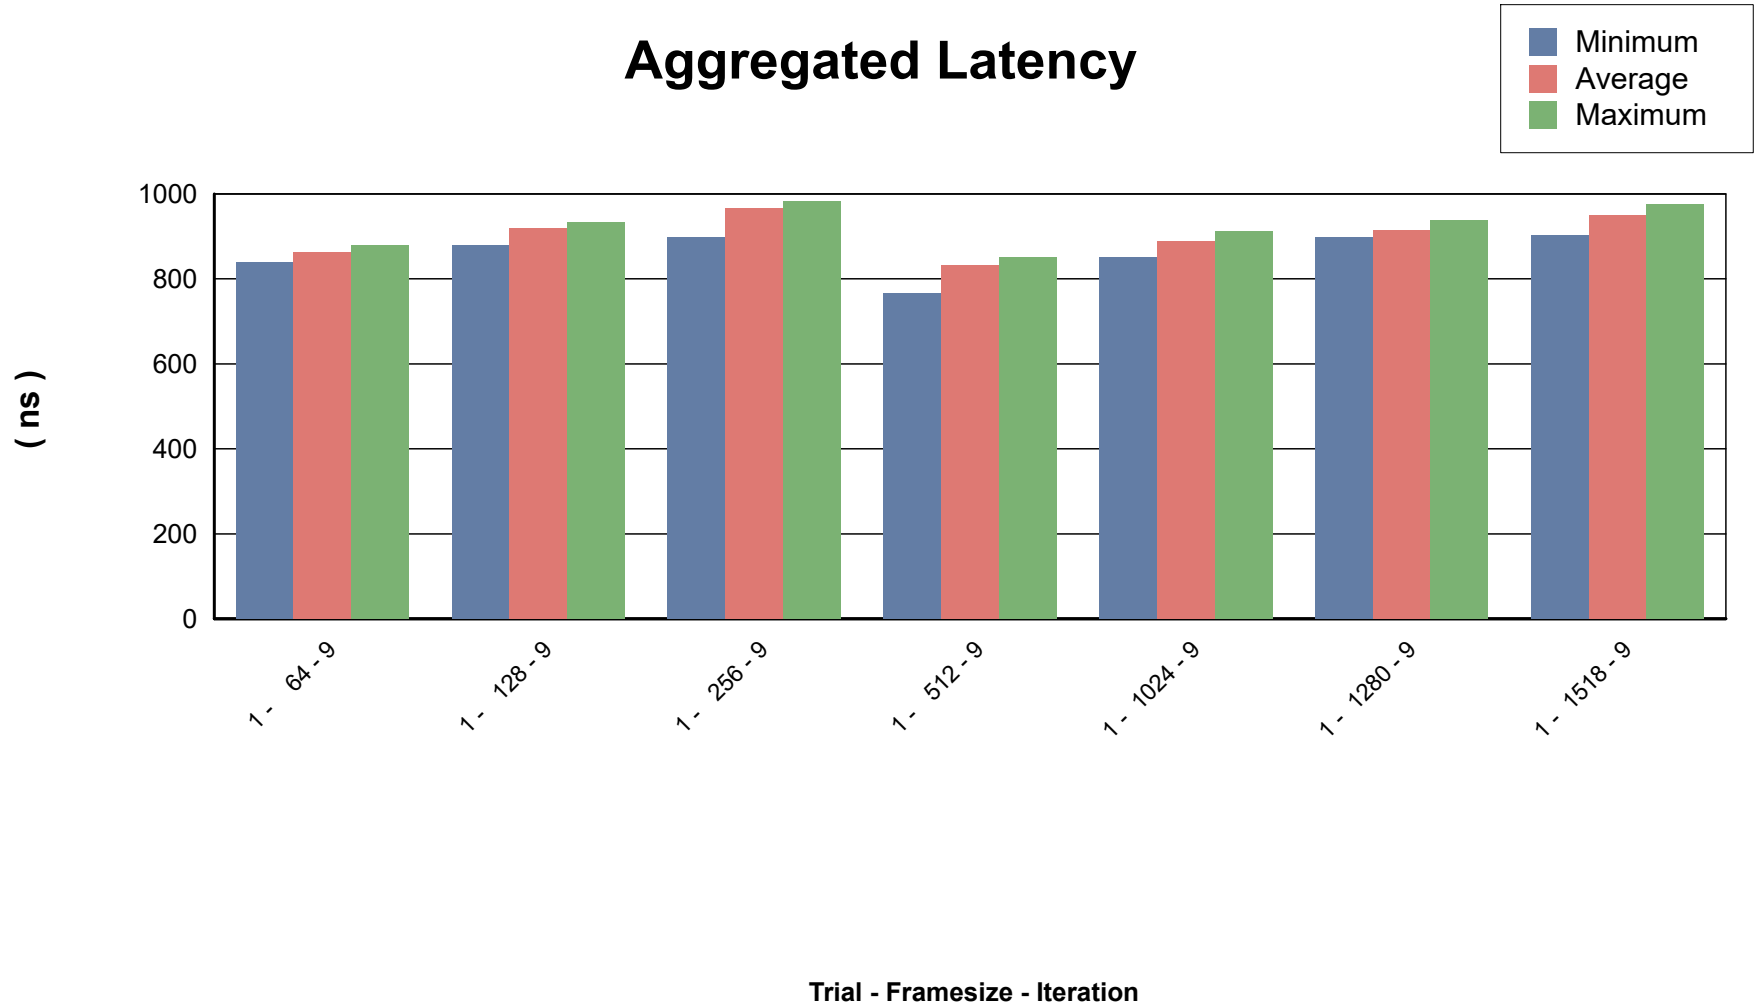

RFC2544 - Throughput/Latency - Aggregated Graph

Aggregated Latency