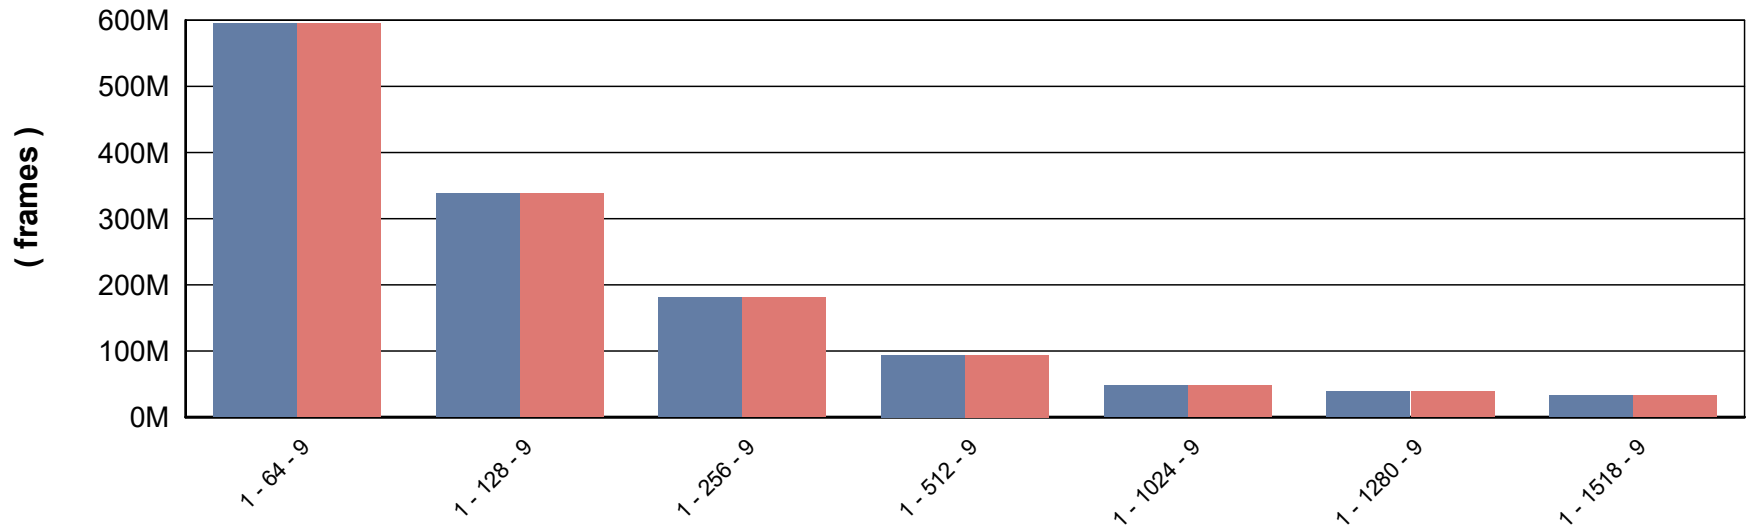

RFC2544 - Throughput/Latency - Aggregated Graph

Total Frames Transmitted and Received

Trial - Framesize - Iteration