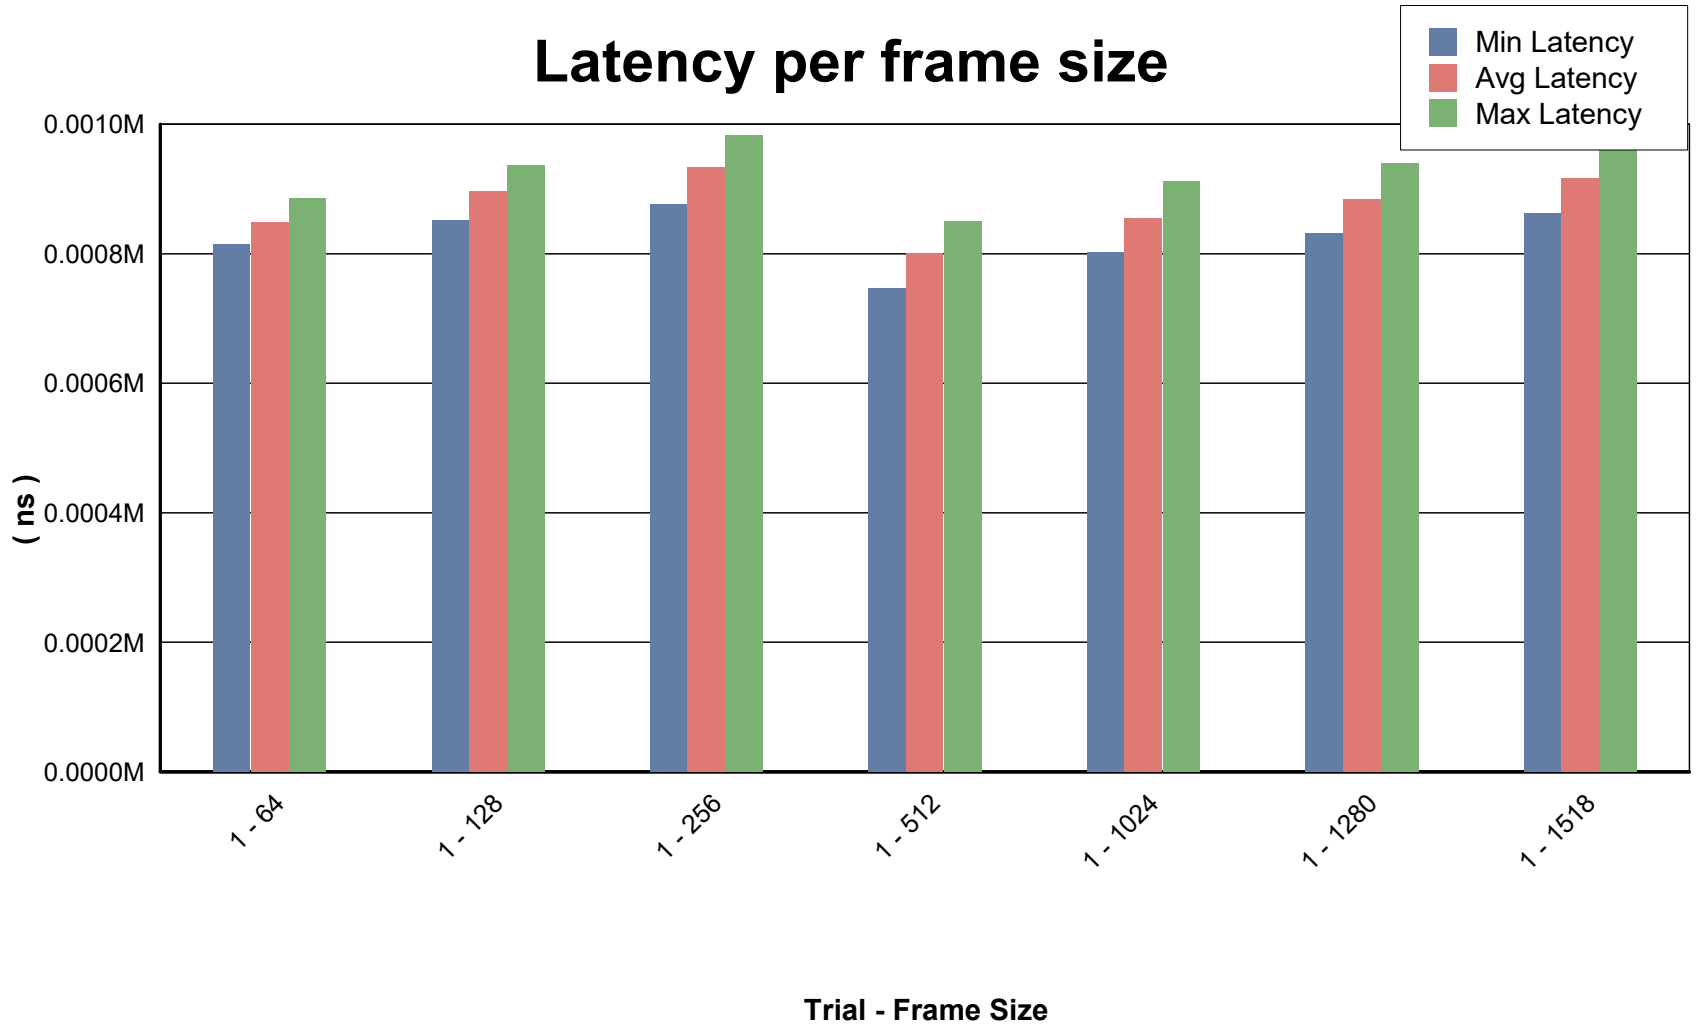

RFC2544 - Throughput/Latency - Iteration Graph

RFC2544 - Throughput/Latency - Aggregated Results

Trial / Framesize / Iteration	Agg L2 Throughput				Agg L1 Throughput		Throughput (frames)	Agg Latency		
	Agg Tx Rate %	Agg Rx Rate			Tx Rate Mbps	Rx Rate Mbps		Min (ns)	Max (ns)	Average (ns)
		%	FPS	Mbps						
Trial: 1 / FS: 64 / Iter: 9	100.00	100	29761904.7	15238.095			Tx : 595238096.000 Rx : 595238096.000 Loss : 0 Loss% : 0.00	840	880	864.000
Trial: 1 / FS: 128 / Iter: 9	100.00	100	16891891.9	17297.297			Tx : 337837838.000 Rx : 337837838.000 Loss : 0 Loss% : 0.00	880	932	918.500
Trial: 1 / FS: 256 / Iter: 9	100.00	100	9057971.0	18550.725			Tx : 181159420.000 Rx : 181159420.000 Loss : 0 Loss% : 0.00	897	982	965.000
Trial: 1 / FS: 512 / Iter: 9	100.00	100	4699248.1	19248.120			Tx : 93984962.000 Rx : 93984962.000 Loss : 0 Loss% : 0.00	767	850	832.500
Trial: 1 / FS: 1024 / Iter: 9	100.00	100	2394636.0	19616.858			Tx : 47892720.000 Rx : 47892720.000 Loss : 0 Loss% : 0.00	852	912	890.000
Trial: 1 / FS: 1280 / Iter: 9	100.00	100	1923076.9	19692.308			Tx : 38461538.000 Rx : 38461538.000 Loss : 0 Loss% : 0.00	897	937	914.000
Trial: 1 / FS: 1518 / Iter: 9	100.00	100	1625487.6	19739.922			Tx : 32509752.000 Rx : 32509752.000 Loss : 0 Loss% : 0.00	902	975	950.500