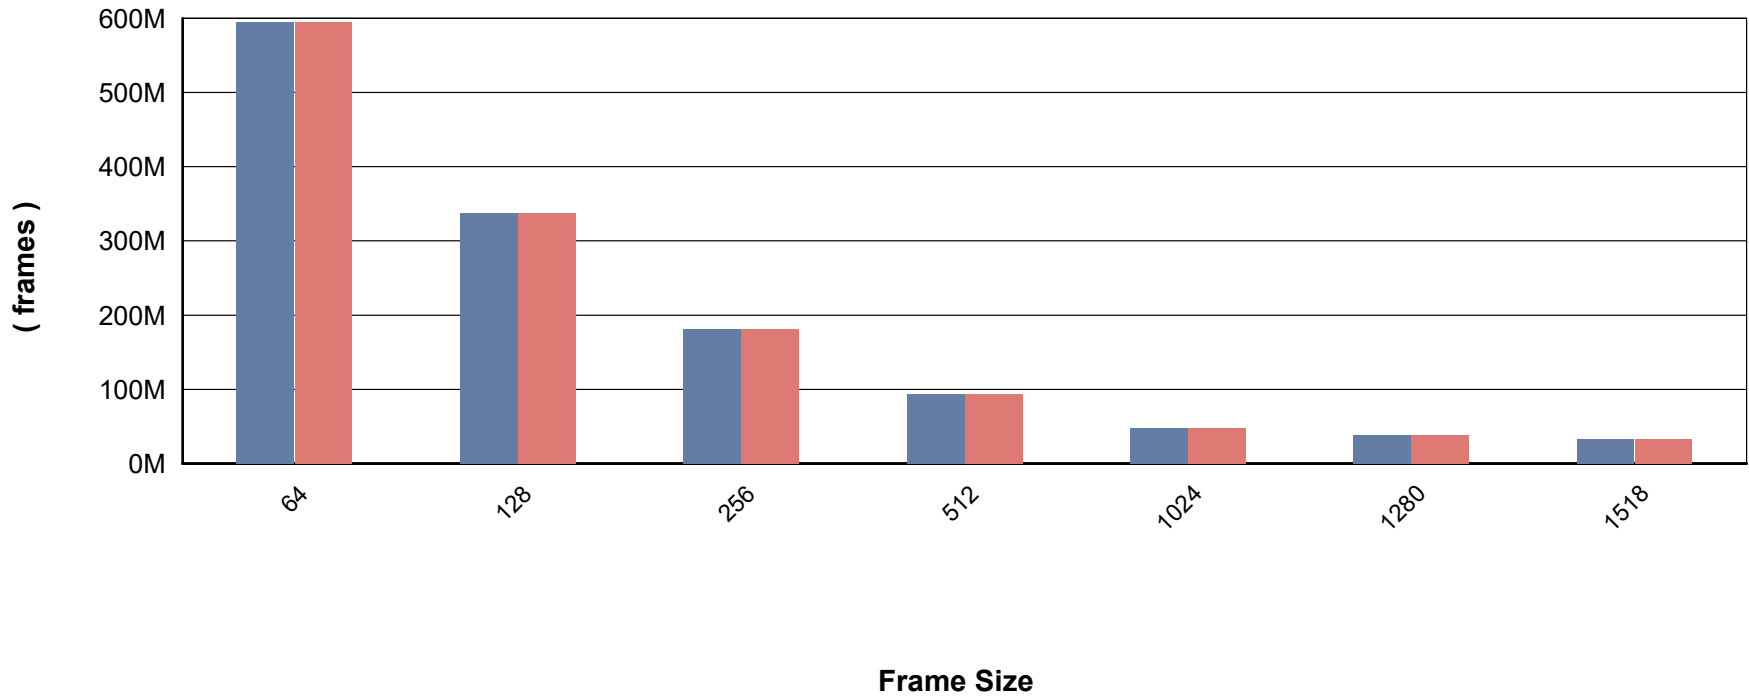

RFC2544 - Throughput/Latency - Aggregated Graph

Tx / Rx Frames per Frame Size