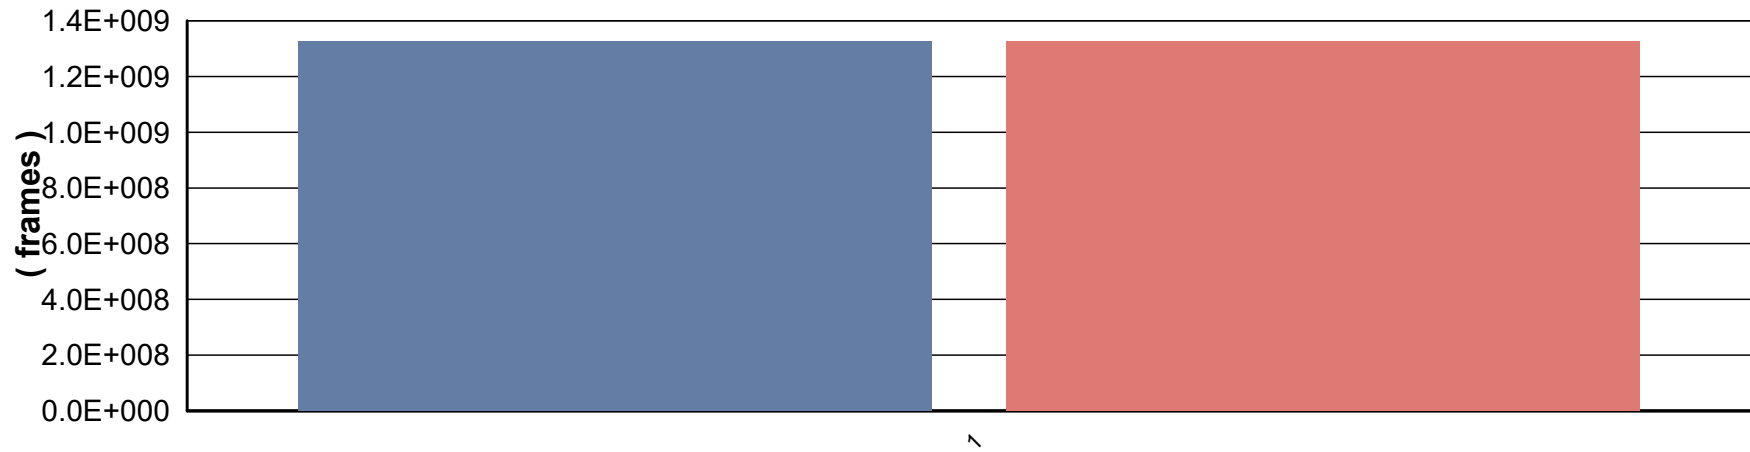

RFC2544 - Throughput/Latency - Per Flow Graph

Tx / Rx Frame Count

Trial