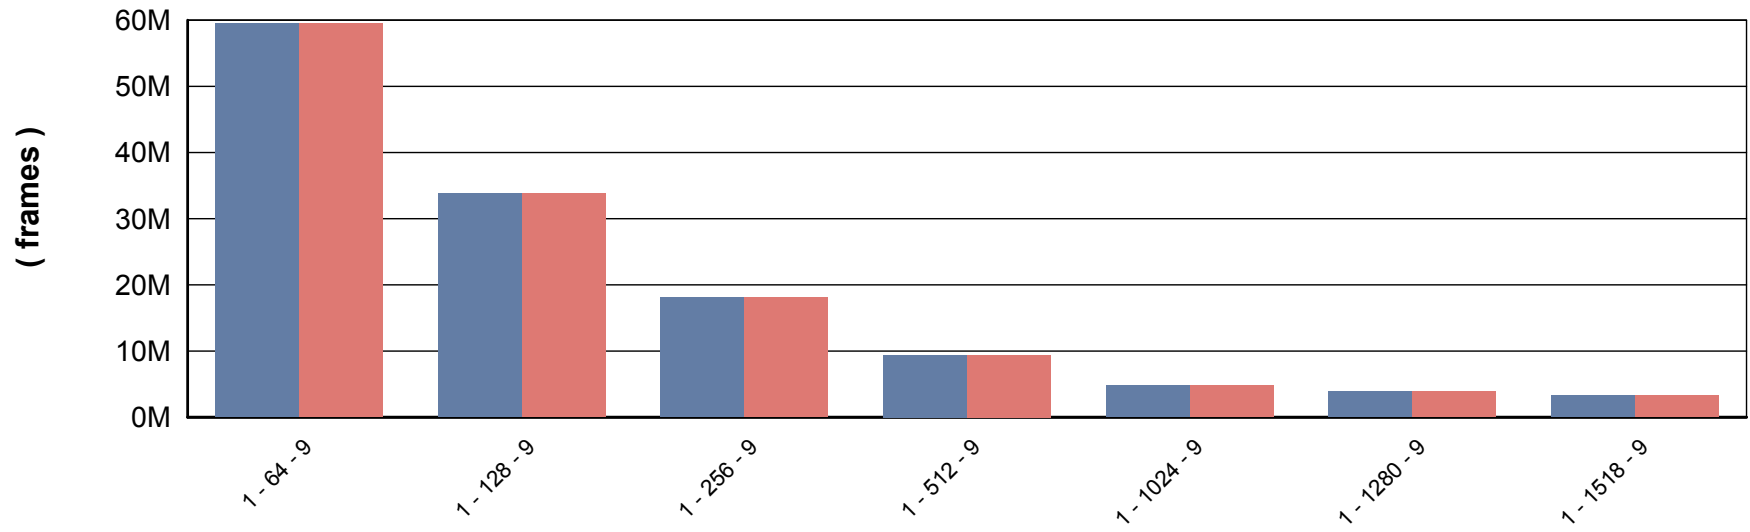

RFC2544 - Throughput/Latency - Aggregated Graph

Total Frames Transmitted and Received

Trial - Framesize - Iteration