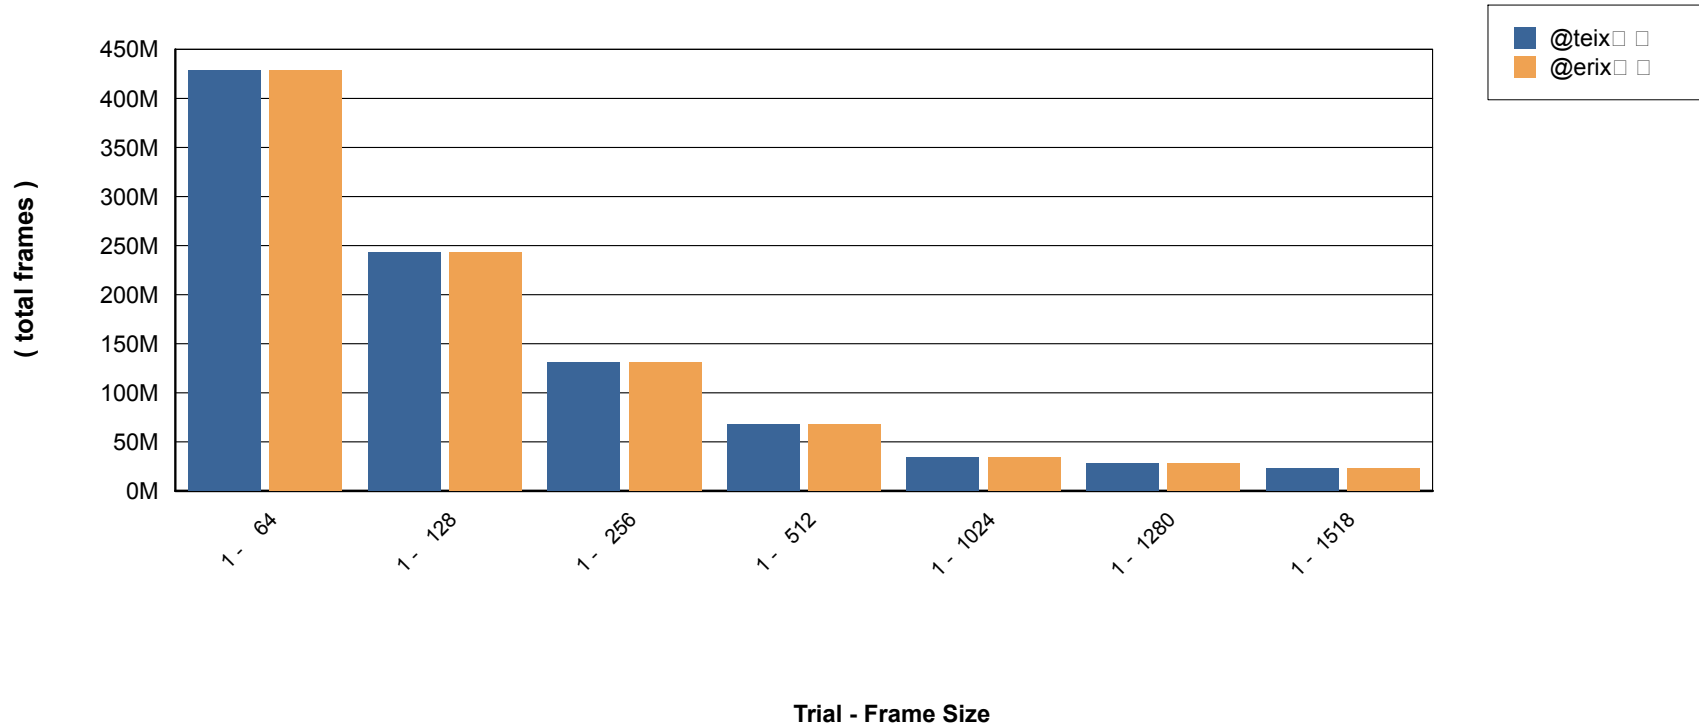

Aggregated Frame Loss for Trial 1 and Framesize 1280

Aggregated Frame Loss for Trial 1 and Framesize 1518

RFC2544 - Throughput/Latency - Iteration Graph

Tx / Rx Frames per Frame Size

RFC2544 - Throughput/Latency - Iteration Graph