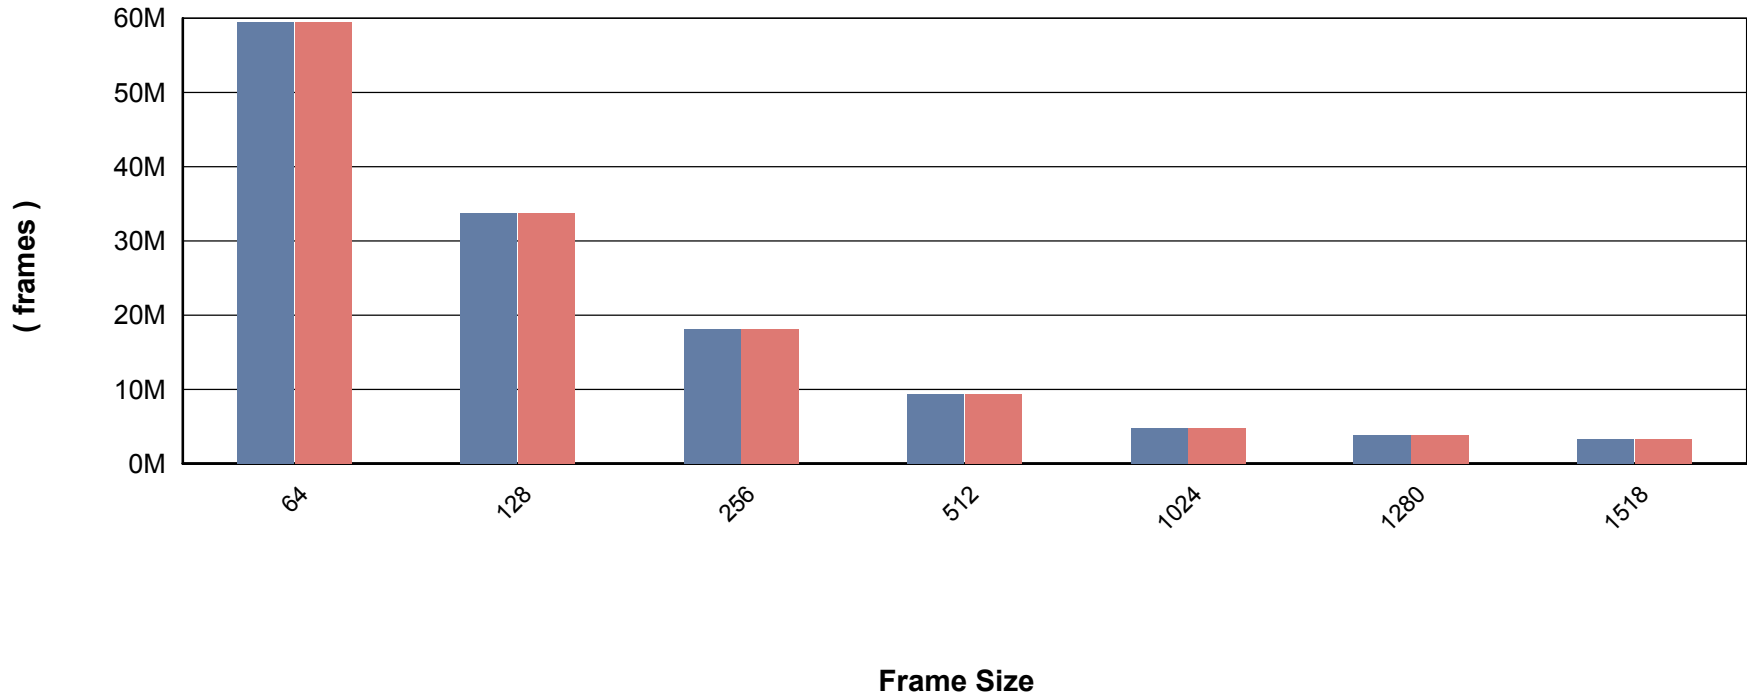

RFC2544 - Throughput/Latency - Aggregated Graph

Tx / Rx Frames per Frame Size