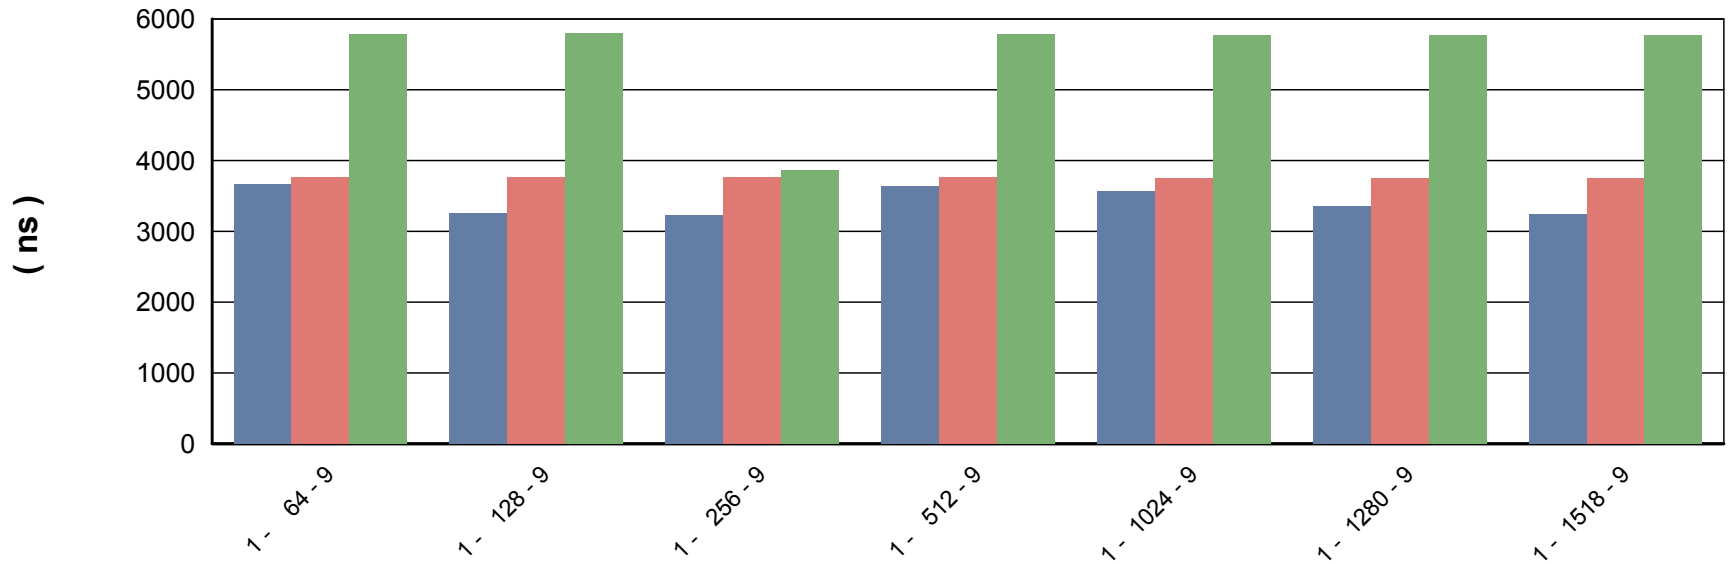

Aggregated Frame Loss per Frame Size

RFC2544 - Throughput/Latency - Aggregated Graph

Aggregated Frame Loss per Line Rate

RFC2544 - Throughput/Latency - Per Flow Graph

Average Frame Loss per Flow

RFC2544 - Throughput/Latency - Aggregated Graph

Aggregated Latency

Trial - Framesize - Iteration

RFC2544 - Throughput/Latency - Per Flow Graph

Tx / Rx Frame Count

Trial

RFC2544 - Throughput/Latency - Iteration Graph

Aggregated Frame Loss for Trial 1 and Framesize 64