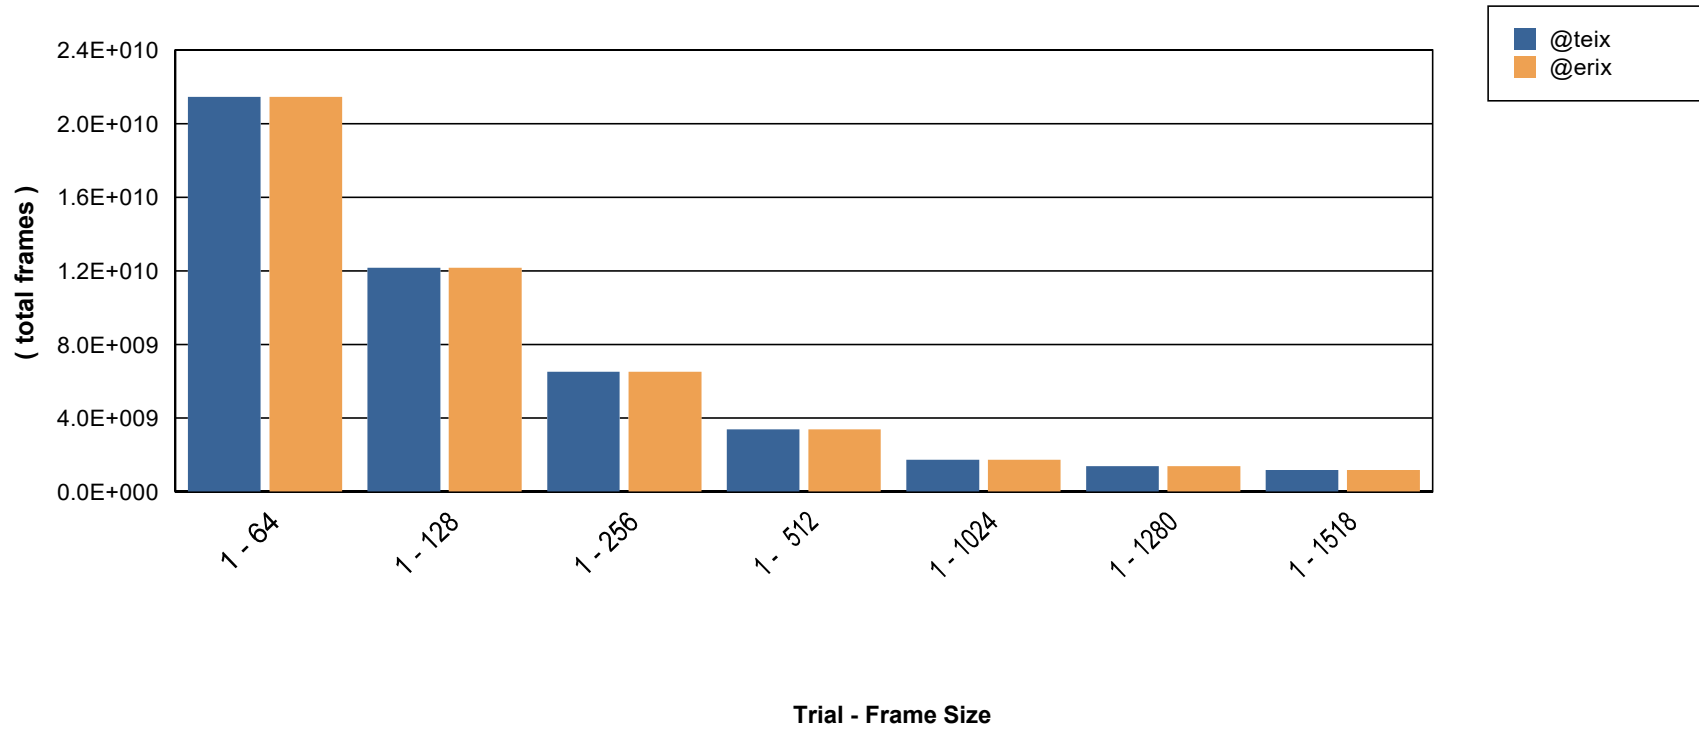

RFC2544 - Throughput/Latency - Iteration Graph

Tx / Rx Frames per Frame Size