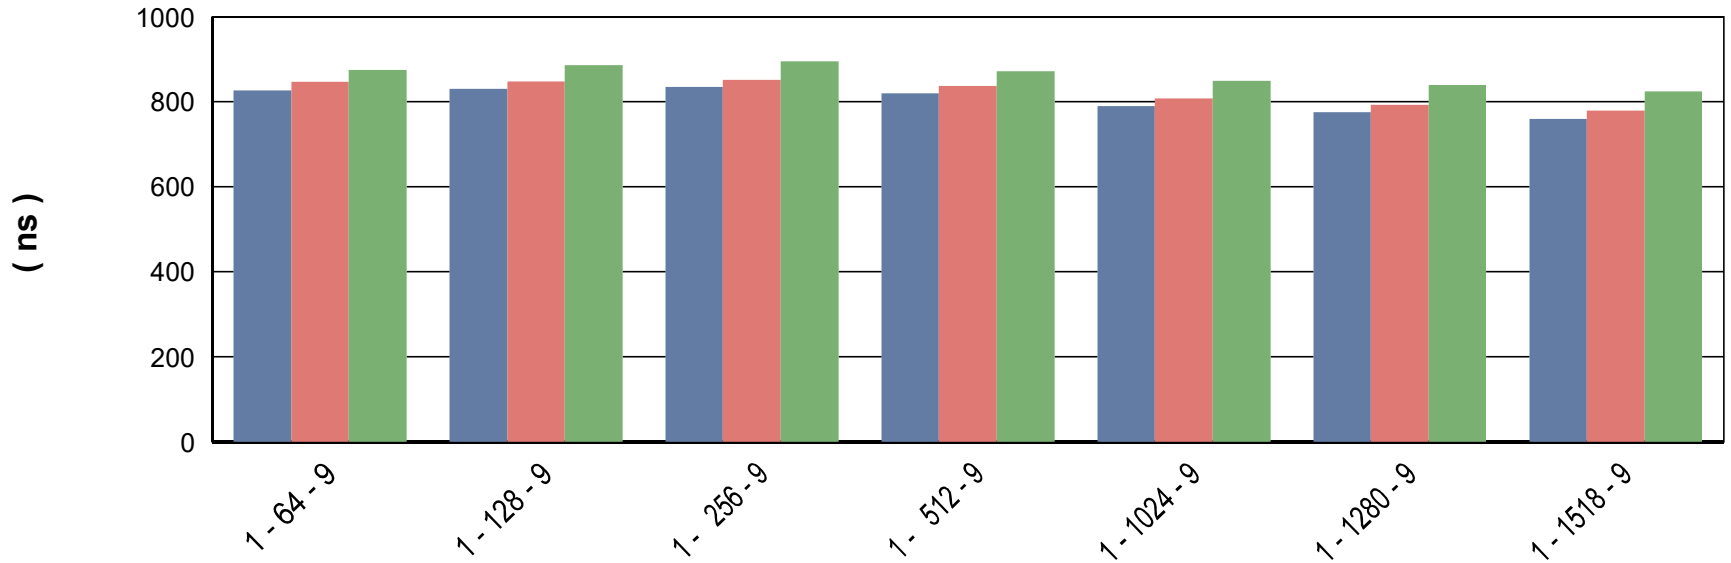

RFC2544 - Throughput/Latency - Aggregated Graph

Aggregated Latency

Trial - Framesize - Iteration