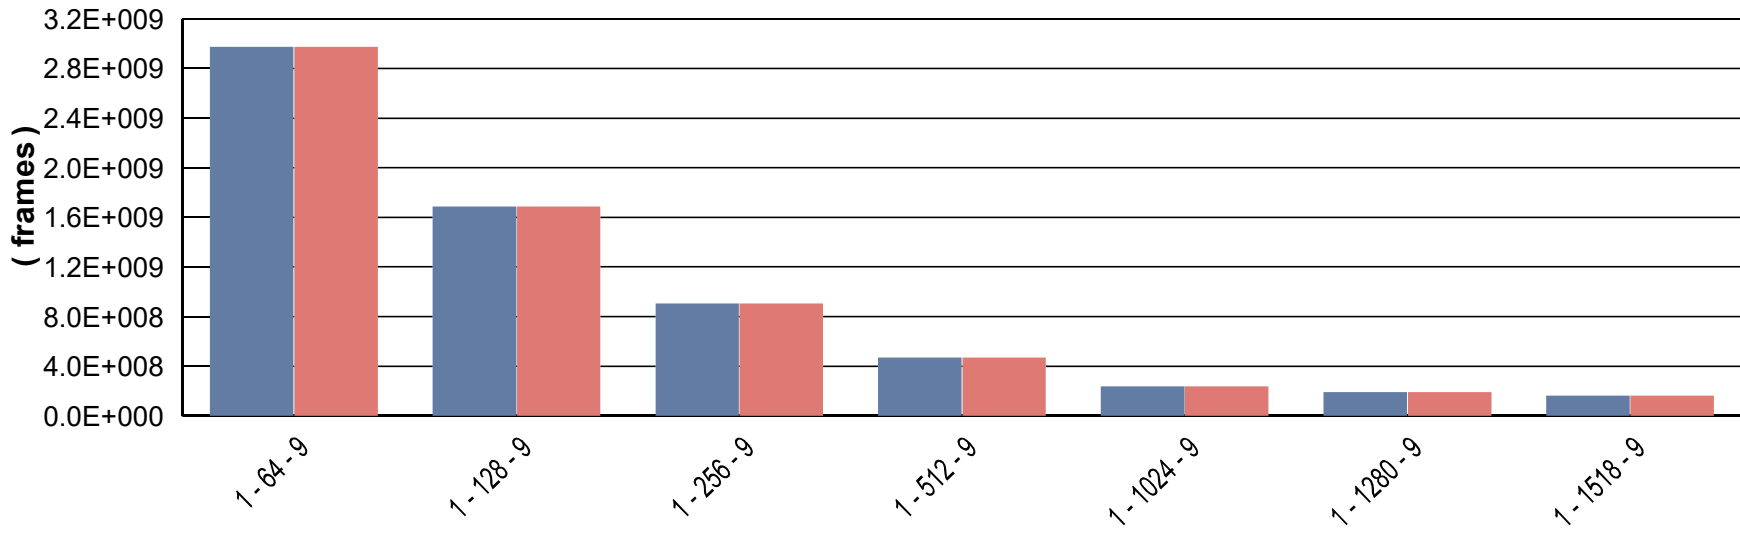

RFC2544 - Throughput/Latency - Aggregated Graph

Total Frames Transmitted and Received

Trial - Framesize - Iteration