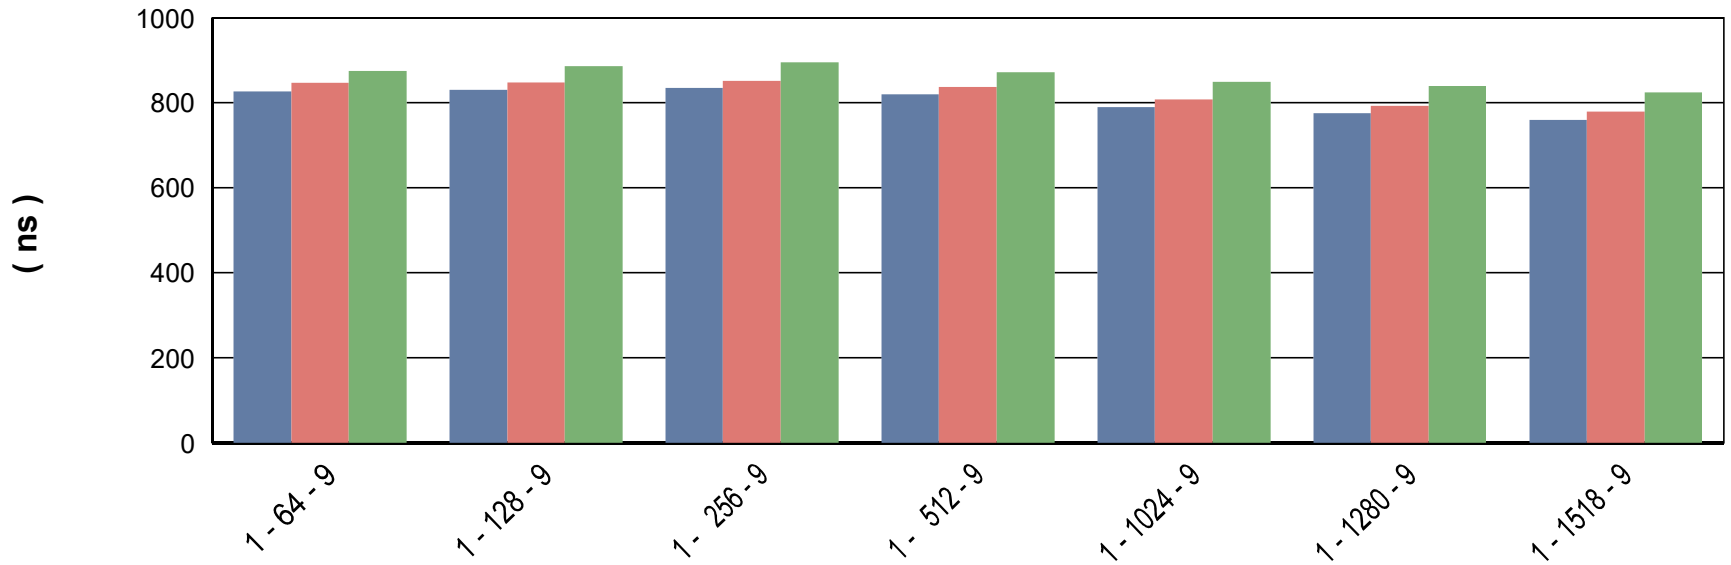

RFC2544 - Throughput/Latency - Aggregated Graph

Aggregated Latency

Trial - Framesize - Iteration