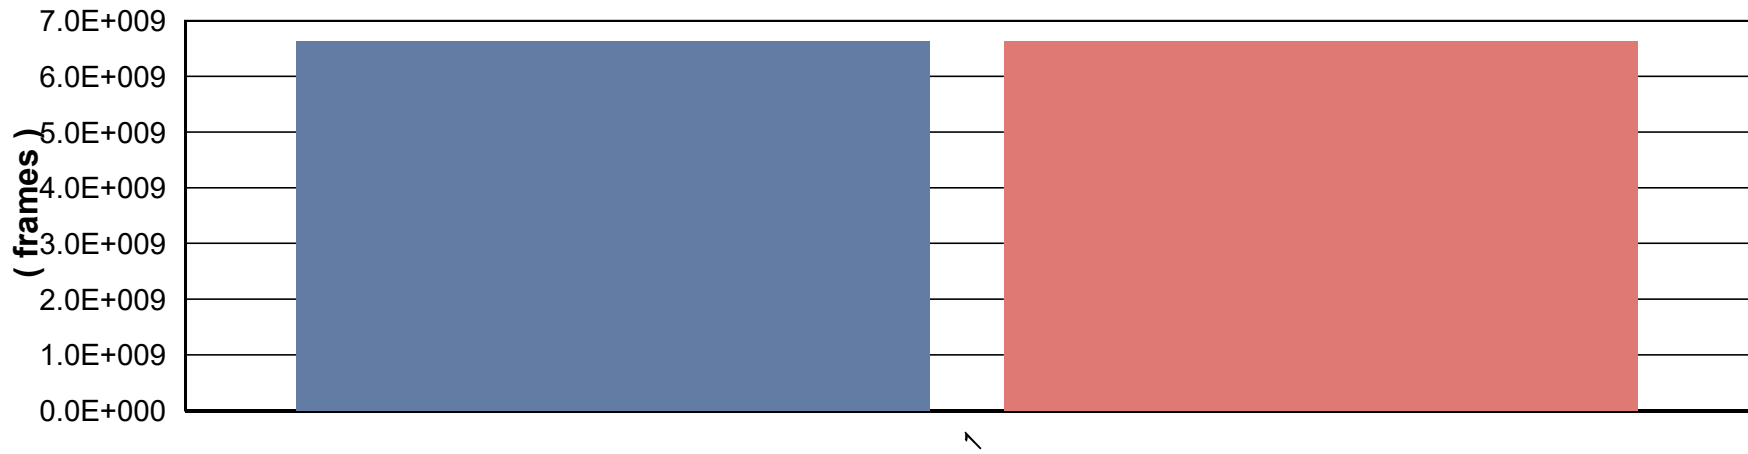

RFC2544 - Throughput/Latency - Per Flow Graph

Tx / Rx Frame Count

Trial