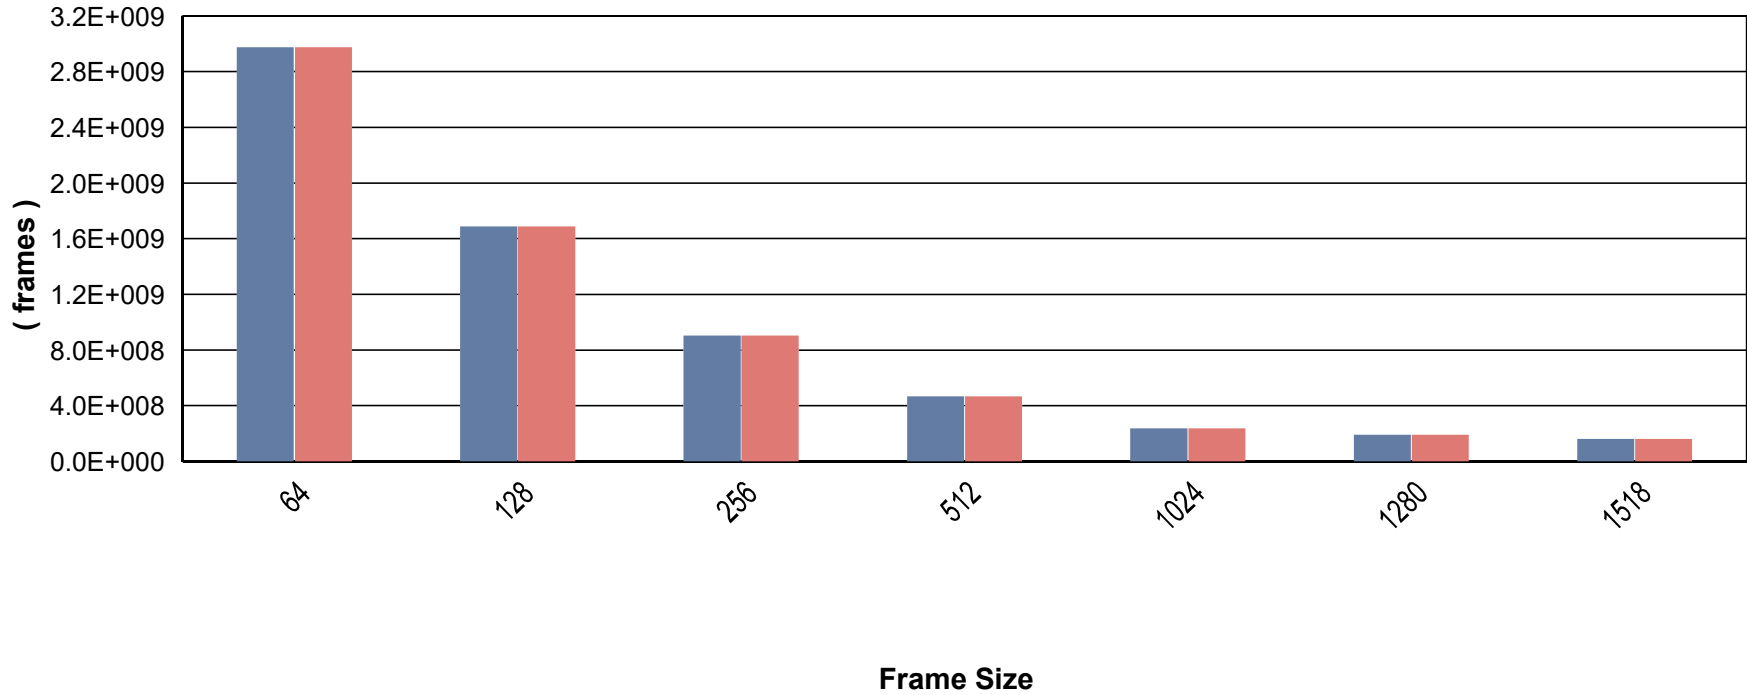

RFC2544 - Throughput/Latency - Aggregated Graph

Tx / Rx Frames per Frame Size