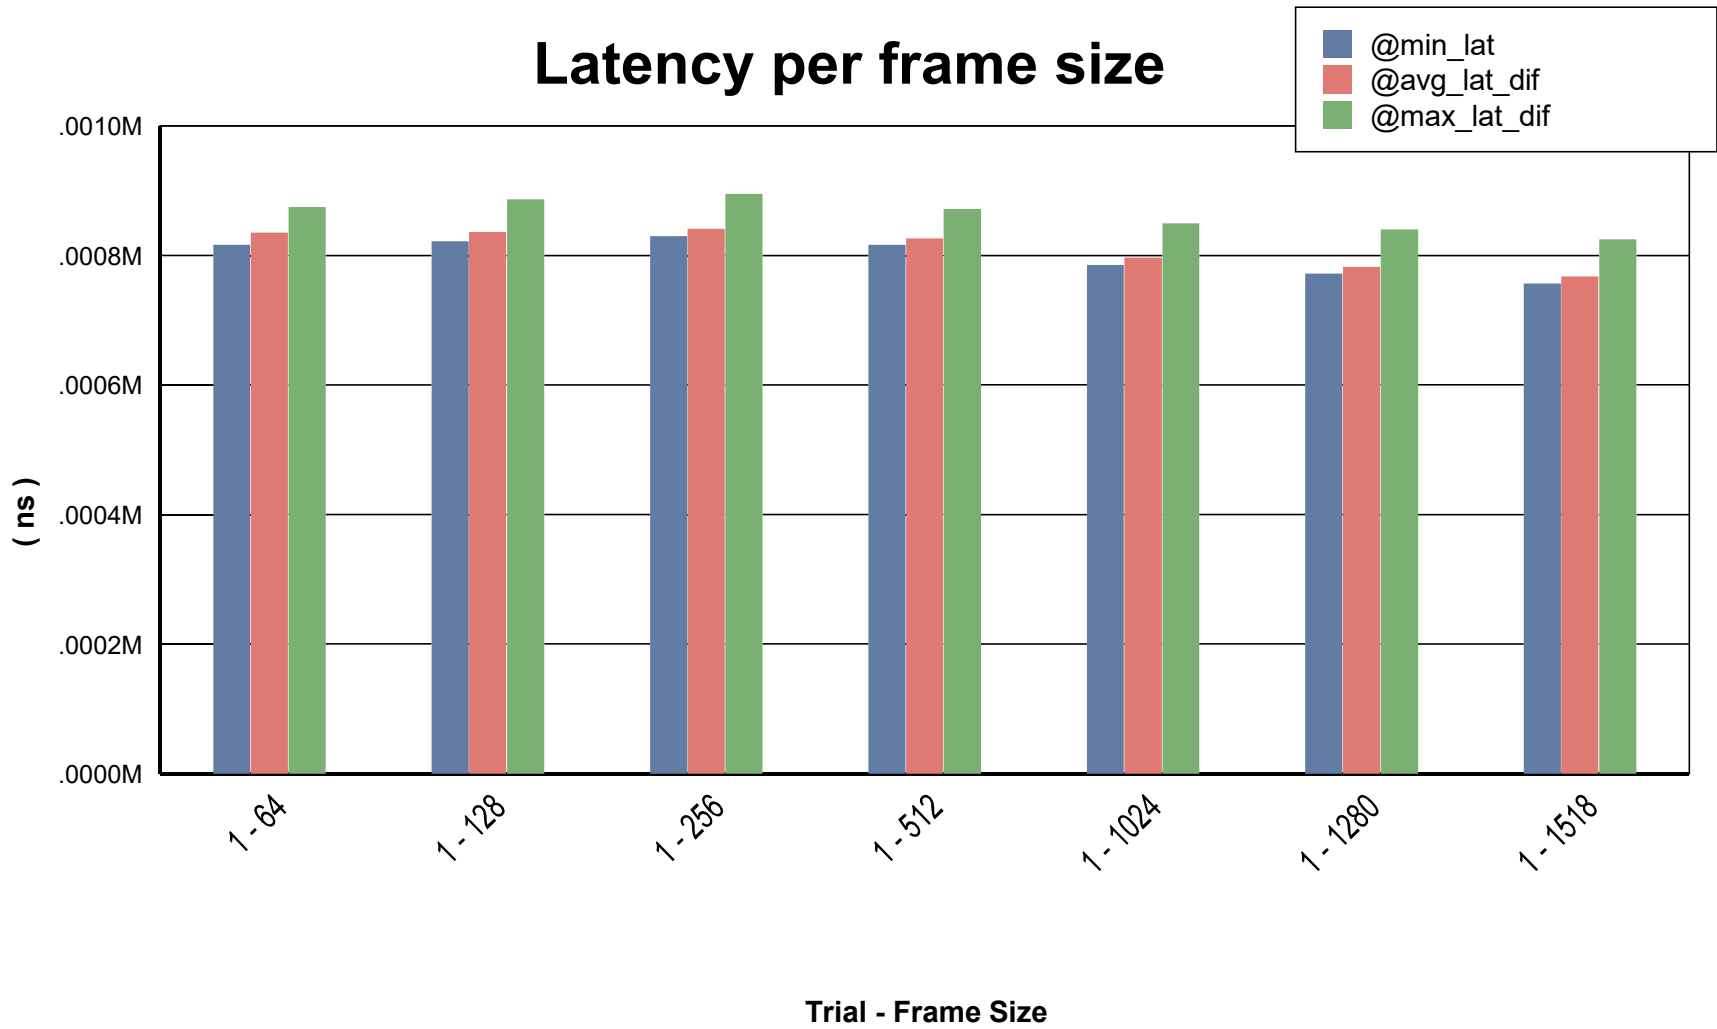

RFC2544 - Throughput/Latency - Iteration Graph

RFC2544 - Throughput/Latency - Aggregated Results

Trial / Framesize / Iteration	Agg L2 Throughput				Agg L1 Throughput		Throughput (frames)	Agg Latency		
	Agg Tx Rate %	Agg Rx Rate			Tx Rate Mbps	Rx Rate Mbps		Min (ns)	Max (ns)	Average (ns)
		%	FPS	Mbps						
Trial: 1 / FS: 64 / Iter: 9	100.00	100	148809523.7	76190.476			Tx : 2976190476.000 Rx : 2976190476.000 Loss : 0 Loss% : .00	827	875	847.000
Trial: 1 / FS: 128 / Iter: 9	100.00	100	84459459.4	86486.486			Tx : 1689189189.000 Rx : 1689189189.000 Loss : 0 Loss% : .00	830	887	848.000
Trial: 1 / FS: 256 / Iter: 9	100.00	100	45289855.0	92753.623			Tx : 905797101.000 Rx : 905797101.000 Loss : 0 Loss% : .00	835	895	852.000
Trial: 1 / FS: 512 / Iter: 9	100.00	100	23496240.6	96240.601			Tx : 469924812.000 Rx : 469924812.000 Loss : 0 Loss% : .00	820	872	838.000
Trial: 1 / FS: 1024 / Iter: 9	100.00	100	11973180.1	98084.291			Tx : 239463602.000 Rx : 239463602.000 Loss : 0 Loss% : .00	790	850	808.000
Trial: 1 / FS: 1280 / Iter: 9	100.00	100	9615384.6	98461.538			Tx : 192307692.000 Rx : 192307692.000 Loss : 0 Loss% : .00	775	840	793.000
Trial: 1 / FS: 1518 / Iter: 9	100.00	100	8127438.2	98699.610			Tx : 162548765.000 Rx : 162548765.000 Loss : 0 Loss% : .00	760	825	779.000