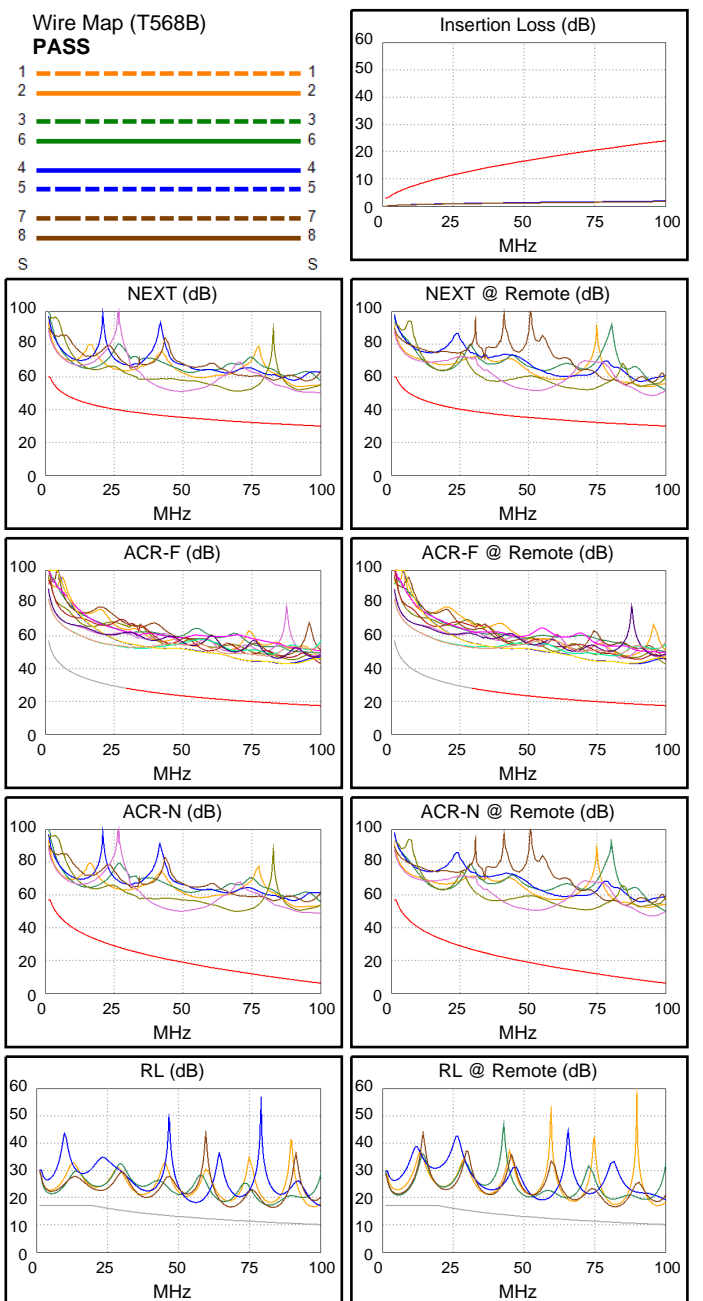

Cable ID: 63552

Date / Time: 01/16/2017 02:13:07 PM
Headroom 15.7 dB (NEXT 45-78)
Test Limit: TIA Cat 5e Channel
 Cable Type: Cat 5e U/UTP
 NVP: 69.0%

Operator: Your Name
 Software Version: 2.7800
 Limits Version: 1.9500
 Calibration Date:
 Main (Tester): 11/01/2016
 Remote (Tester): 11/01/2016

Test Summary: PASS

Model: DTX-1800
 Main S/N: 3178039
 Remote S/N: 3178046
 Main Adapter: DTX-CHA002
 Remote Adapter: DTX-CHA002

Length (ft), Limit 328	[Pair 12]	23
Prop. Delay (ns), Limit 555	[Pair 36]	35
Delay Skew (ns), Limit 50	[Pair 36]	1
Resistance (ohms)	[Pair 12]	1.3
Insertion Loss Margin (dB)	[Pair 45]	22.1
Frequency (MHz)	[Pair 45]	100.0
Limit (dB)	[Pair 45]	24.0

Worst Case Margin Worst Case Value

PASS	MAIN	SR	MAIN	SR
Worst Pair	45-78	45-78	45-78	45-78
NEXT (dB)	15.7	16.8	20.2	18.3
Freq. (MHz)	47.3	51.3	99.0	94.3
Limit (dB)	35.7	35.1	30.2	30.5
Worst Pair	78	78	78	45
PS NEXT (dB)	17.8	19.1	20.5	20.1
Freq. (MHz)	47.3	52.0	92.3	95.8
Limit (dB)	32.7	32.0	27.7	27.4

PASS	MAIN	SR	MAIN	SR
Worst Pair	45-78	78-45	78-12	12-78
ACR-F (dB)	24.4	24.3	24.6	24.5
Freq. (MHz)	17.9	17.9	87.8	87.8
Limit (dB)	32.4	32.4	18.5	18.5
Worst Pair	78	78	36	78
PS ACR-F (dB)	25.6	25.1	26.6	25.1
Freq. (MHz)	20.0	83.0	99.8	83.0
Limit (dB)	28.4	16.0	14.4	16.0