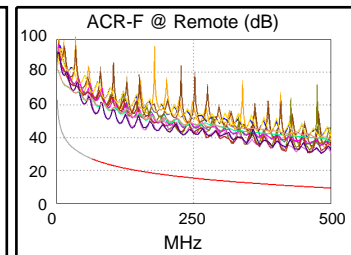

**Test Summary: PASS**

Model: DTX-1800  
 Main S/N: 3178039  
 Remote S/N: 3178046  
 Main Adapter: DTX-CHA002  
 Remote Adapter: DTX-CHA002

Length (ft), Limit 328	[Pair 12]	16
Prop. Delay (ns), Limit 555	[Pair 12]	22
Delay Skew (ns), Limit 50	[Pair 12]	0
Resistance (ohms)	[Pair 36]	1.6
Insertion Loss Margin (dB)	[Pair 12]	46.0
Frequency (MHz)	[Pair 12]	500.0
Limit (dB)	[Pair 12]	49.3

Wire Map (T568B)  
**PASS**

Worst Case Margin Worst Case Value

PASS	MAIN	SR	MAIN	SR
Worst Pair	45-78	45-78	36-45	36-45
<b>NEXT (dB)</b>	15.8	15.7	16.6	17.2
Freq. (MHz)	1.1	1.0	489.0	489.0
Limit (dB)	65.0	65.0	26.4	26.4
Worst Pair	78	78	36	36
<b>PS NEXT (dB)</b>	16.0	16.1	18.6	19.7
Freq. (MHz)	1.0	1.0	489.0	489.0
Limit (dB)	62.0	62.0	23.5	23.5

PASS	MAIN	SR	MAIN	SR
Worst Pair	36-45	45-36	36-45	45-36
<b>ACR-F (dB)</b>	20.1	20.2	20.1	20.2
Freq. (MHz)	414.0	461.0	461.0	461.0
Limit (dB)	10.9	10.0	10.0	10.0
Worst Pair	78	78	36	36
<b>PS ACR-F (dB)</b>	18.2	18.0	20.8	19.7
Freq. (MHz)	1.0	1.0	461.0	462.0
Limit (dB)	60.3	60.3	7.0	7.0

N/A	MAIN	SR	MAIN	SR
Worst Pair	45-78	45-78	36-45	36-45
<b>ACR-N (dB)</b>	18.7	18.6	62.6	63.2
Freq. (MHz)	1.1	1.0	489.0	489.0
Limit (dB)	62.0	62.0	-22.3	-22.3
Worst Pair	78	78	36	36
<b>PS ACR-N (dB)</b>	18.9	19.0	64.4	65.5
Freq. (MHz)	1.0	1.0	489.0	489.0
Limit (dB)	59.0	59.0	-25.2	-25.2