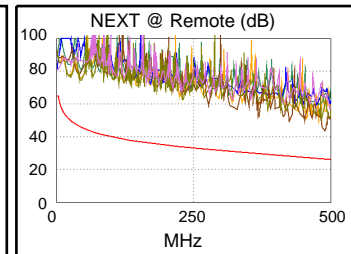

**Cable ID: 52385**

Date / Time: 02/14/2017 02:05:29 PM  
**Headroom 15.7 dB (NEXT 45-78)**  
**Test Limit: TIA Cat 6A Channel**  
 Cable Type: Cat 6A F/UTP  
 NVP: 76.0%

Operator: Your Name  
 Software Version: 2.7800  
 Limits Version: 1.9500  
 Calibration Date:  
 Main (Tester): 11/01/2016  
 Remote (Tester): 11/01/2016

**Test Summary: PASS**

Model: DTX-1800  
 Main S/N: 3178039  
 Remote S/N: 3178046  
 Main Adapter: DTX-CHA002  
 Remote Adapter: DTX-CHA002

Length (ft), Limit 328	[Pair 12]	16
Prop. Delay (ns), Limit 555	[Pair 12]	22
Delay Skew (ns), Limit 50	[Pair 12]	0
Resistance (ohms)	[Pair 36]	1.6
Insertion Loss Margin (dB)	[Pair 12]	46.0
Frequency (MHz)	[Pair 12]	500.0
Limit (dB)	[Pair 12]	49.3

Wire Map (T568B)  
**PASS**

Worst Case Margin Worst Case Value

PASS	MAIN	SR	MAIN	SR
Worst Pair	45-78	45-78	36-45	36-45
<b>NEXT (dB)</b>	15.8	15.7	16.6	17.2
Freq. (MHz)	1.1	1.0	489.0	489.0
Limit (dB)	65.0	65.0	26.4	26.4
Worst Pair	78	78	36	36
<b>PS NEXT (dB)</b>	16.0	16.1	18.6	19.7
Freq. (MHz)	1.0	1.0	489.0	489.0
Limit (dB)	62.0	62.0	23.5	23.5

PASS	MAIN	SR	MAIN	SR
Worst Pair	36-45	45-36	36-45	45-36
<b>ACR-F (dB)</b>	20.1	20.2	20.1	20.2
Freq. (MHz)	414.0	461.0	461.0	461.0
Limit (dB)	10.9	10.0	10.0	10.0
Worst Pair	78	78	36	36
<b>PS ACR-F (dB)</b>	18.2	18.0	20.8	19.7
Freq. (MHz)	1.0	1.0	461.0	462.0
Limit (dB)	60.3	60.3	7.0	7.0