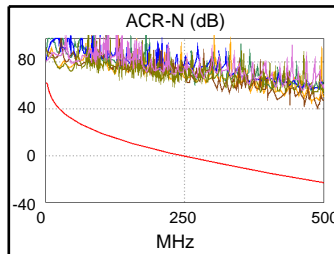

**Test Summary: PASS**

Model: DTX-1800  
 Main S/N: 3178039  
 Remote S/N: 3178046  
 Main Adapter: DTX-CHA002  
 Remote Adapter: DTX-CHA002

Length (ft), Limit 328	[Pair 12]	16
Prop. Delay (ns), Limit 555	[Pair 12]	22
Delay Skew (ns), Limit 50	[Pair 12]	0
Resistance (ohms)	[Pair 36]	1.6
Insertion Loss Margin (dB)	[Pair 12]	46.0
Frequency (MHz)	[Pair 12]	500.0
Limit (dB)	[Pair 12]	49.3

Wire Map (T568B)  
**PASS**

Worst Case Margin Worst Case Value

PASS	MAIN	SR	MAIN	SR
Worst Pair	45-78	45-78	36-45	36-45
<b>NEXT (dB)</b>	15.8	15.7	16.6	17.2
Freq. (MHz)	1.1	1.0	489.0	489.0
Limit (dB)	65.0	65.0	26.4	26.4
Worst Pair	78	78	36	36
<b>PS NEXT (dB)</b>	16.0	16.1	18.6	19.7
Freq. (MHz)	1.0	1.0	489.0	489.0
Limit (dB)	62.0	62.0	23.5	23.5

PASS	MAIN	SR	MAIN	SR
Worst Pair	36-45	45-36	36-45	45-36
<b>ACR-F (dB)</b>	20.1	20.2	20.1	20.2
Freq. (MHz)	414.0	461.0	461.0	461.0
Limit (dB)	10.9	10.0	10.0	10.0
Worst Pair	78	78	36	36
<b>PS ACR-F (dB)</b>	18.2	18.0	20.8	19.7
Freq. (MHz)	1.0	1.0	461.0	462.0
Limit (dB)	60.3	60.3	7.0	7.0

N/A	MAIN	SR	MAIN	SR
Worst Pair	45-78	45-78	36-45	36-45
<b>ACR-N (dB)</b>	18.7	18.6	62.6	63.2
Freq. (MHz)	1.1	1.0	489.0	489.0
Limit (dB)	62.0	62.0	-22.3	-22.3
Worst Pair	78	78	36	36
<b>PS ACR-N (dB)</b>	18.9	19.0	64.4	65.5
Freq. (MHz)	1.0	1.0	489.0	489.0
Limit (dB)	59.0	59.0	-25.2	-25.2