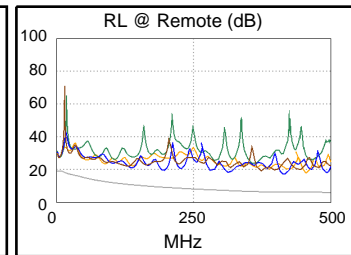

PASS	MAIN	SR	MAIN	SR
Worst Pair	45	45	45	45
RL (dB)	10.2	11.0	10.2	11.0
Freq. (MHz)	413.0	414.0	413.0	414.0
Limit (dB)	6.0	6.0	6.0	6.0