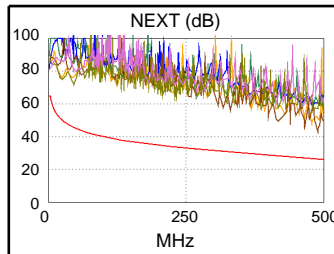

**Cable ID: 52385**

Date / Time: 02/14/2017 02:05:29 PM  
**Headroom 15.7 dB (NEXT 45-78)**  
**Test Limit: TIA Cat 6A Channel**  
 Cable Type: Cat 6A F/UTP  
 NVP: 76.0%

Operator: Your Name  
 Software Version: 2.7800  
 Limits Version: 1.9500  
 Calibration Date:  
 Main (Tester): 11/01/2016  
 Remote (Tester): 11/01/2016

**Test Summary: PASS**

Model: DTX-1800  
 Main S/N: 3178039  
 Remote S/N: 3178046  
 Main Adapter: DTX-CHA002  
 Remote Adapter: DTX-CHA002

Length (ft), Limit 328	[Pair 12]	16
Prop. Delay (ns), Limit 555	[Pair 12]	22
Delay Skew (ns), Limit 50	[Pair 12]	0
Resistance (ohms)	[Pair 36]	1.6
Insertion Loss Margin (dB)	[Pair 12]	46.0
Frequency (MHz)	[Pair 12]	500.0
Limit (dB)	[Pair 12]	49.3

Wire Map (T568B)  
**PASS**

Worst Case Margin Worst Case Value

PASS	MAIN	SR	MAIN	SR
Worst Pair	45-78	45-78	36-45	36-45
<b>NEXT (dB)</b>	15.8	15.7	16.6	17.2
Freq. (MHz)	1.1	1.0	489.0	489.0
Limit (dB)	65.0	65.0	26.4	26.4
Worst Pair	78	78	36	36
<b>PS NEXT (dB)</b>	16.0	16.1	18.6	19.7
Freq. (MHz)	1.0	1.0	489.0	489.0
Limit (dB)	62.0	62.0	23.5	23.5

PASS	MAIN	SR	MAIN	SR
Worst Pair	36-45	45-36	36-45	45-36
<b>ACR-F (dB)</b>	20.1	20.2	20.1	20.2
Freq. (MHz)	414.0	461.0	461.0	461.0
Limit (dB)	10.9	10.0	10.0	10.0
Worst Pair	78	78	36	36
<b>PS ACR-F (dB)</b>	18.2	18.0	20.8	19.7
Freq. (MHz)	1.0	1.0	461.0	462.0
Limit (dB)	60.3	60.3	7.0	7.0