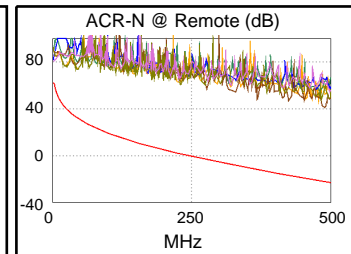

**Test Summary: PASS**

Model: DTX-1800  
 Main S/N: 3178039  
 Remote S/N: 3178046  
 Main Adapter: DTX-CHA002  
 Remote Adapter: DTX-CHA002

Length (ft), Limit 328	[Pair 12]	16
Prop. Delay (ns), Limit 555	[Pair 12]	22
Delay Skew (ns), Limit 50	[Pair 12]	0
Resistance (ohms)	[Pair 36]	1.6
Insertion Loss Margin (dB)	[Pair 12]	46.0
Frequency (MHz)	[Pair 12]	500.0
Limit (dB)	[Pair 12]	49.3

Wire Map (T568B)  
**PASS**

Worst Case Margin Worst Case Value

PASS	MAIN	SR	MAIN	SR
Worst Pair	45-78	45-78	36-45	36-45
<b>NEXT (dB)</b>	15.8	15.7	16.6	17.2
Freq. (MHz)	1.1	1.0	489.0	489.0
Limit (dB)	65.0	65.0	26.4	26.4
Worst Pair	78	78	36	36
<b>PS NEXT (dB)</b>	16.0	16.1	18.6	19.7
Freq. (MHz)	1.0	1.0	489.0	489.0
Limit (dB)	62.0	62.0	23.5	23.5

PASS	MAIN	SR	MAIN	SR
Worst Pair	36-45	45-36	36-45	45-36
<b>ACR-F (dB)</b>	20.1	20.2	20.1	20.2
Freq. (MHz)	414.0	461.0	461.0	461.0
Limit (dB)	10.9	10.0	10.0	10.0
Worst Pair	78	78	36	36
<b>PS ACR-F (dB)</b>	18.2	18.0	20.8	19.7
Freq. (MHz)	1.0	1.0	461.0	462.0
Limit (dB)	60.3	60.3	7.0	7.0

N/A	MAIN	SR	MAIN	SR
Worst Pair	45-78	45-78	36-45	36-45
<b>ACR-N (dB)</b>	18.7	18.6	62.6	63.2
Freq. (MHz)	1.1	1.0	489.0	489.0
Limit (dB)	62.0	62.0	-22.3	-22.3
Worst Pair	78	78	36	36
<b>PS ACR-N (dB)</b>	18.9	19.0	64.4	65.5
Freq. (MHz)	1.0	1.0	489.0	489.0
Limit (dB)	59.0	59.0	-25.2	-25.2