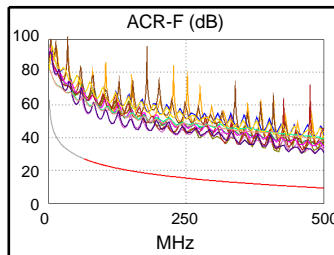

**Test Summary: PASS**

Model: DTX-1800  
 Main S/N: 3178039  
 Remote S/N: 3178046  
 Main Adapter: DTX-CHA002  
 Remote Adapter: DTX-CHA002

Length (ft), Limit 328	[Pair 12]	16
Prop. Delay (ns), Limit 555	[Pair 12]	22
Delay Skew (ns), Limit 50	[Pair 12]	0
Resistance (ohms)	[Pair 36]	1.6
Insertion Loss Margin (dB)	[Pair 12]	46.0
Frequency (MHz)	[Pair 12]	500.0
Limit (dB)	[Pair 12]	49.3

Wire Map (T568B)  
**PASS**

Worst Case Margin Worst Case Value

PASS	MAIN	SR	MAIN	SR
Worst Pair	45-78	45-78	36-45	36-45
<b>NEXT (dB)</b>	15.8	15.7	16.6	17.2
Freq. (MHz)	1.1	1.0	489.0	489.0
Limit (dB)	65.0	65.0	26.4	26.4
Worst Pair	78	78	36	36
<b>PS NEXT (dB)</b>	16.0	16.1	18.6	19.7
Freq. (MHz)	1.0	1.0	489.0	489.0
Limit (dB)	62.0	62.0	23.5	23.5

PASS	MAIN	SR	MAIN	SR
Worst Pair	36-45	45-36	36-45	45-36
<b>ACR-F (dB)</b>	20.1	20.2	20.1	20.2
Freq. (MHz)	414.0	461.0	461.0	461.0
Limit (dB)	10.9	10.0	10.0	10.0
Worst Pair	78	78	36	36
<b>PS ACR-F (dB)</b>	18.2	18.0	20.8	19.7
Freq. (MHz)	1.0	1.0	461.0	462.0
Limit (dB)	60.3	60.3	7.0	7.0

N/A	MAIN	SR	MAIN	SR
Worst Pair	45-78	45-78	36-45	36-45
<b>ACR-N (dB)</b>	18.7	18.6	62.6	63.2
Freq. (MHz)	1.1	1.0	489.0	489.0
Limit (dB)	62.0	62.0	-22.3	-22.3
Worst Pair	78	78	36	36
<b>PS ACR-N (dB)</b>	18.9	19.0	64.4	65.5
Freq. (MHz)	1.0	1.0	489.0	489.0
Limit (dB)	59.0	59.0	-25.2	-25.2