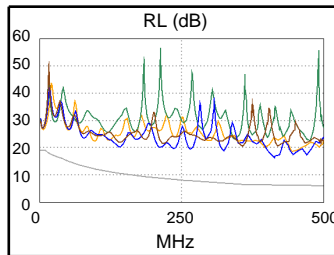

PASS	MAIN	SR	MAIN	SR
Worst Pair	45	45	45	45
RL (dB)	10.2	11.0	10.2	11.0
Freq. (MHz)	413.0	414.0	413.0	414.0
Limit (dB)	6.0	6.0	6.0	6.0