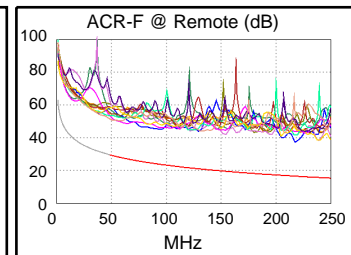

Test Summary: PASS

Model: DTX-1800
 Main S/N: 3178039
 Remote S/N: 3178046
 Main Adapter: DTX-CHA002
 Remote Adapter: DTX-CHA002

Length (ft), Limit 328	[Pair 12]	32
Prop. Delay (ns), Limit 555	[Pair 36]	49
Delay Skew (ns), Limit 50	[Pair 36]	1
Resistance (ohms)	[Pair 36]	2.2
Insertion Loss Margin (dB)	[Pair 36]	31.4
Frequency (MHz)	[Pair 36]	250.0
Limit (dB)	[Pair 36]	35.9

Wire Map (T568B)
PASS

Worst Case Margin Worst Case Value

PASS	MAIN	SR	MAIN	SR
Worst Pair	45-78	45-78	36-78	36-78
NEXT (dB)	4.8	6.1	9.3	11.5
Freq. (MHz)	119.5	118.5	246.5	248.0
Limit (dB)	38.6	38.7	33.2	33.2
Worst Pair	78	78	78	78
PS NEXT (dB)	7.1	8.2	9.2	11.7
Freq. (MHz)	119.5	119.0	247.0	248.0
Limit (dB)	35.7	35.8	30.2	30.2

PASS	MAIN	SR	MAIN	SR
Worst Pair	78-12	12-78	78-12	12-78
ACR-F (dB)	20.7	20.7	20.7	20.7
Freq. (MHz)	218.0	218.0	218.0	218.0
Limit (dB)	16.5	16.5	16.5	16.5
Worst Pair	45	78	12	78
PS ACR-F (dB)	22.4	21.7	22.9	21.9
Freq. (MHz)	57.3	121.0	218.0	218.0
Limit (dB)	25.1	18.6	13.5	13.5

N/A	MAIN	SR	MAIN	SR
Worst Pair	45-78	45-78	36-78	36-78
ACR-N (dB)	18.2	17.1	40.7	43.1
Freq. (MHz)	16.6	13.4	246.5	248.0
Limit (dB)	44.8	47.2	-2.4	-2.6
Worst Pair	78	78	78	78
PS ACR-N (dB)	18.5	17.9	40.6	43.3
Freq. (MHz)	19.5	11.0	247.0	248.0
Limit (dB)	40.3	46.7	-5.4	-5.6