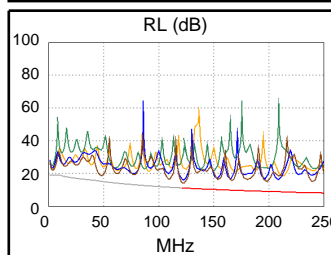

PASS	MAIN	SR	MAIN	SR
Worst Pair	78	78	78	78
RL (dB)	2.9	1.3	2.9	1.3
Freq. (MHz)	122.0	121.5	122.0	121.5
Limit (dB)	11.1	11.2	11.1	11.2