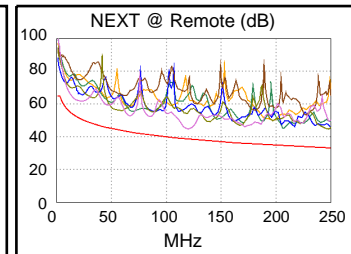

Cable ID: 52293

Date / Time: 02/25/2017 10:24:19 AM
Headroom 4.8 dB (NEXT 45-78)
Test Limit: TIA Cat 6 Channel
 Cable Type: Cat 6 U/UTP
 NVP: 69.0%

Operator: Your Name
 Software Version: 2.7800
 Limits Version: 1.9500
 Calibration Date:
 Main (Tester): 11/01/2016
 Remote (Tester): 11/01/2016

Test Summary: PASS

Model: DTX-1800
 Main S/N: 3178039
 Remote S/N: 3178046
 Main Adapter: DTX-CHA002
 Remote Adapter: DTX-CHA002

Length (ft), Limit 328	[Pair 12]	32
Prop. Delay (ns), Limit 555	[Pair 36]	49
Delay Skew (ns), Limit 50	[Pair 36]	1
Resistance (ohms)	[Pair 36]	2.2
Insertion Loss Margin (dB)	[Pair 36]	31.4
Frequency (MHz)	[Pair 36]	250.0
Limit (dB)	[Pair 36]	35.9

Wire Map (T568B)
PASS

Worst Case Margin Worst Case Value

PASS	MAIN	SR	MAIN	SR
Worst Pair	45-78	45-78	36-78	36-78
NEXT (dB)	4.8	6.1	9.3	11.5
Freq. (MHz)	119.5	118.5	246.5	248.0
Limit (dB)	38.6	38.7	33.2	33.2
Worst Pair	78	78	78	78
PS NEXT (dB)	7.1	8.2	9.2	11.7
Freq. (MHz)	119.5	119.0	247.0	248.0
Limit (dB)	35.7	35.8	30.2	30.2

PASS	MAIN	SR	MAIN	SR
Worst Pair	78-12	12-78	78-12	12-78
ACR-F (dB)	20.7	20.7	20.7	20.7
Freq. (MHz)	218.0	218.0	218.0	218.0
Limit (dB)	16.5	16.5	16.5	16.5
Worst Pair	45	78	12	78
PS ACR-F (dB)	22.4	21.7	22.9	21.9
Freq. (MHz)	57.3	121.0	218.0	218.0
Limit (dB)	25.1	18.6	13.5	13.5