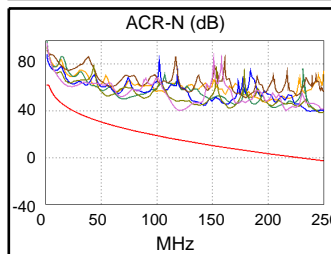

Wire Map (T568B)
PASS

Worst Case Margin Worst Case Value

PASS	MAIN	SR	MAIN	SR
Worst Pair	45-78	45-78	36-78	36-78
NEXT (dB)	4.8	6.1	9.3	11.5
Freq. (MHz)	119.5	118.5	246.5	248.0
Limit (dB)	38.6	38.7	33.2	33.2
Worst Pair	78	78	78	78
PS NEXT (dB)	7.1	8.2	9.2	11.7
Freq. (MHz)	119.5	119.0	247.0	248.0
Limit (dB)	35.7	35.8	30.2	30.2

PASS	MAIN	SR	MAIN	SR
Worst Pair	78-12	12-78	78-12	12-78
ACR-F (dB)	20.7	20.7	20.7	20.7
Freq. (MHz)	218.0	218.0	218.0	218.0
Limit (dB)	16.5	16.5	16.5	16.5
Worst Pair	45	78	12	78
PS ACR-F (dB)	22.4	21.7	22.9	21.9
Freq. (MHz)	57.3	121.0	218.0	218.0
Limit (dB)	25.1	18.6	13.5	13.5

N/A	MAIN	SR	MAIN	SR
Worst Pair	45-78	45-78	36-78	36-78
ACR-N (dB)	18.2	17.1	40.7	43.1
Freq. (MHz)	16.6	13.4	246.5	248.0
Limit (dB)	44.8	47.2	-2.4	-2.6
Worst Pair	78	78	78	78
PS ACR-N (dB)	18.5	17.9	40.6	43.3
Freq. (MHz)	19.5	11.0	247.0	248.0
Limit (dB)	40.3	46.7	-5.4	-5.6