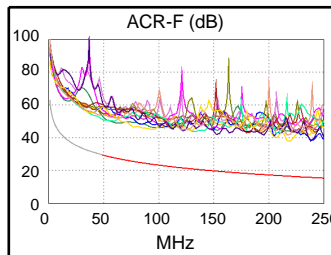

Wire Map (T568B)
PASS

Worst Case Margin Worst Case Value

PASS	MAIN	SR	MAIN	SR
Worst Pair	45-78	45-78	36-78	36-78
NEXT (dB)	4.8	6.1	9.3	11.5
Freq. (MHz)	119.5	118.5	246.5	248.0
Limit (dB)	38.6	38.7	33.2	33.2
Worst Pair	78	78	78	78
PS NEXT (dB)	7.1	8.2	9.2	11.7
Freq. (MHz)	119.5	119.0	247.0	248.0
Limit (dB)	35.7	35.8	30.2	30.2

PASS	MAIN	SR	MAIN	SR
Worst Pair	78-12	12-78	78-12	12-78
ACR-F (dB)	20.7	20.7	20.7	20.7
Freq. (MHz)	218.0	218.0	218.0	218.0
Limit (dB)	16.5	16.5	16.5	16.5
Worst Pair	45	78	12	78
PS ACR-F (dB)	22.4	21.7	22.9	21.9
Freq. (MHz)	57.3	121.0	218.0	218.0
Limit (dB)	25.1	18.6	13.5	13.5

N/A	MAIN	SR	MAIN	SR
Worst Pair	45-78	45-78	36-78	36-78
ACR-N (dB)	18.2	17.1	40.7	43.1
Freq. (MHz)	16.6	13.4	246.5	248.0
Limit (dB)	44.8	47.2	-2.4	-2.6
Worst Pair	78	78	78	78
PS ACR-N (dB)	18.5	17.9	40.6	43.3
Freq. (MHz)	19.5	11.0	247.0	248.0
Limit (dB)	40.3	46.7	-5.4	-5.6