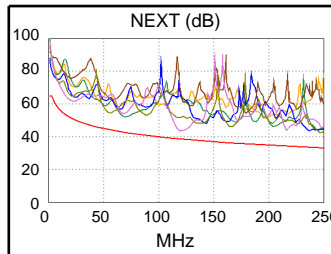

Cable ID: 52293

Date / Time: 02/25/2017 10:24:19 AM
Headroom 4.8 dB (NEXT 45-78)
Test Limit: TIA Cat 6 Channel
 Cable Type: Cat 6 U/UTP
 NVP: 69.0%

Operator: Your Name
 Software Version: 2.7800
 Limits Version: 1.9500
 Calibration Date:
 Main (Tester): 11/01/2016
 Remote (Tester): 11/01/2016

Test Summary: PASS

Model: DTX-1800
 Main S/N: 3178039
 Remote S/N: 3178046
 Main Adapter: DTX-CHA002
 Remote Adapter: DTX-CHA002

Length (ft), Limit 328	[Pair 12]	32
Prop. Delay (ns), Limit 555	[Pair 36]	49
Delay Skew (ns), Limit 50	[Pair 36]	1
Resistance (ohms)	[Pair 36]	2.2
Insertion Loss Margin (dB)	[Pair 36]	31.4
Frequency (MHz)	[Pair 36]	250.0
Limit (dB)	[Pair 36]	35.9

Wire Map (T568B)
PASS

Worst Case Margin Worst Case Value

PASS	MAIN	SR	MAIN	SR
Worst Pair	45-78	45-78	36-78	36-78
NEXT (dB)	4.8	6.1	9.3	11.5
Freq. (MHz)	119.5	118.5	246.5	248.0
Limit (dB)	38.6	38.7	33.2	33.2
Worst Pair	78	78	78	78
PS NEXT (dB)	7.1	8.2	9.2	11.7
Freq. (MHz)	119.5	119.0	247.0	248.0
Limit (dB)	35.7	35.8	30.2	30.2

PASS	MAIN	SR	MAIN	SR
Worst Pair	78-12	12-78	78-12	12-78
ACR-F (dB)	20.7	20.7	20.7	20.7
Freq. (MHz)	218.0	218.0	218.0	218.0
Limit (dB)	16.5	16.5	16.5	16.5
Worst Pair	45	78	12	78
PS ACR-F (dB)	22.4	21.7	22.9	21.9
Freq. (MHz)	57.3	121.0	218.0	218.0
Limit (dB)	25.1	18.6	13.5	13.5