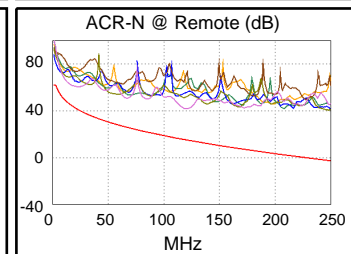

Wire Map (T568B)
PASS

Worst Case Margin Worst Case Value

PASS	MAIN	SR	MAIN	SR
Worst Pair	45-78	45-78	36-78	36-78
NEXT (dB)	4.8	6.1	9.3	11.5
Freq. (MHz)	119.5	118.5	246.5	248.0
Limit (dB)	38.6	38.7	33.2	33.2
Worst Pair	78	78	78	78
PS NEXT (dB)	7.1	8.2	9.2	11.7
Freq. (MHz)	119.5	119.0	247.0	248.0
Limit (dB)	35.7	35.8	30.2	30.2

PASS	MAIN	SR	MAIN	SR
Worst Pair	78-12	12-78	78-12	12-78
ACR-F (dB)	20.7	20.7	20.7	20.7
Freq. (MHz)	218.0	218.0	218.0	218.0
Limit (dB)	16.5	16.5	16.5	16.5
Worst Pair	45	78	12	78
PS ACR-F (dB)	22.4	21.7	22.9	21.9
Freq. (MHz)	57.3	121.0	218.0	218.0
Limit (dB)	25.1	18.6	13.5	13.5

N/A	MAIN	SR	MAIN	SR
Worst Pair	45-78	45-78	36-78	36-78
ACR-N (dB)	18.2	17.1	40.7	43.1
Freq. (MHz)	16.6	13.4	246.5	248.0
Limit (dB)	44.8	47.2	-2.4	-2.6
Worst Pair	78	78	78	78
PS ACR-N (dB)	18.5	17.9	40.6	43.3
Freq. (MHz)	19.5	11.0	247.0	248.0
Limit (dB)	40.3	46.7	-5.4	-5.6