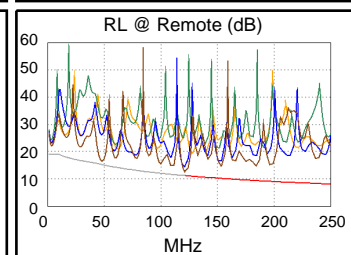

PASS	MAIN	SR	MAIN	SR
Worst Pair	78	78	78	78
RL (dB)	2.9	1.3	2.9	1.3
Freq. (MHz)	122.0	121.5	122.0	121.5
Limit (dB)	11.1	11.2	11.1	11.2