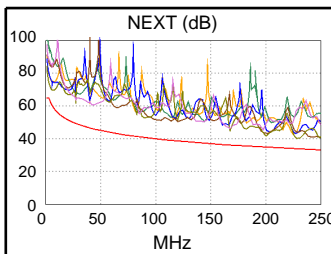

Main Adapter: DTX-CHA002

Remote Adapter: DTX-CHA002

Length (ft), Limit 328	[Pair 36]	22
Prop. Delay (ns), Limit 555	[Pair 12]	33
Delay Skew (ns), Limit 50	[Pair 12]	1
Resistance (ohms)	[Pair 12]	1.5
Insertion Loss Margin (dB)	[Pair 12]	32.5
Frequency (MHz)	[Pair 12]	250.0
Limit (dB)	[Pair 12]	35.9

Wire Map (T568B)

PASS

Insertion Loss (dB)

Worst Case Margin Worst Case Value

PASS	MAIN	SR	MAIN	SR
Worst Pair	36-78	36-78	36-78	36-45
NEXT (dB)	6.2	7.0	6.2	7.2
Freq. (MHz)	229.0	197.5	229.0	244.5
Limit (dB)	33.8	34.9	33.8	33.3
Worst Pair	36	78	36	45
PS NEXT (dB)	6.7	8.1	7.3	8.7
Freq. (MHz)	228.0	224.5	248.5	244.5
Limit (dB)	30.9	31.0	30.2	30.3

PASS	MAIN	SR	MAIN	SR
Worst Pair	36-45	36-45	36-45	45-36
ACR-F (dB)	7.6	7.6	7.7	8.0
Freq. (MHz)	22.1	21.9	240.5	240.5
Limit (dB)	36.4	36.5	15.6	15.6
Worst Pair	36	36	45	36
PS ACR-F (dB)	10.4	10.1	10.7	10.1
Freq. (MHz)	225.0	240.0	240.5	240.5
Limit (dB)	13.2	12.7	12.6	12.6

N/A	MAIN	SR	MAIN	SR
Worst Pair	36-78	36-78	36-78	36-45
ACR-N (dB)	12.3	13.4	37.8	40.1
Freq. (MHz)	3.1	3.5	229.0	244.5
Limit (dB)	61.2	60.2	-0.4	-2.2
Worst Pair	36	36	36	45
PS ACR-N (dB)	13.5	15.0	40.6	41.6
Freq. (MHz)	3.3	3.3	249.5	244.5
Limit (dB)	58.4	58.4	-5.7	-5.2