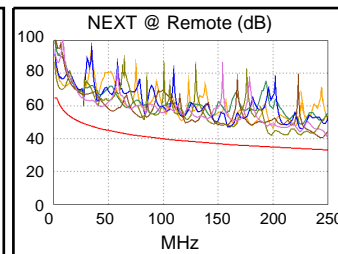

Main Adapter: DTX-CHA002

Remote Adapter: DTX-CHA002

Length (ft), Limit 328	[Pair 36]	22
Prop. Delay (ns), Limit 555	[Pair 12]	33
Delay Skew (ns), Limit 50	[Pair 12]	1
Resistance (ohms)	[Pair 12]	1.5
Insertion Loss Margin (dB)	[Pair 12]	32.5
Frequency (MHz)	[Pair 12]	250.0
Limit (dB)	[Pair 12]	35.9

Wire Map (T568B)

PASS

Insertion Loss (dB)

Worst Case Margin Worst Case Value

PASS	MAIN	SR	MAIN	SR
Worst Pair	36-78	36-78	36-78	36-45
NEXT (dB)	6.2	7.0	6.2	7.2
Freq. (MHz)	229.0	197.5	229.0	244.5
Limit (dB)	33.8	34.9	33.8	33.3
Worst Pair	36	78	36	45
PS NEXT (dB)	6.7	8.1	7.3	8.7
Freq. (MHz)	228.0	224.5	248.5	244.5
Limit (dB)	30.9	31.0	30.2	30.3

PASS	MAIN	SR	MAIN	SR
Worst Pair	36-45	36-45	36-45	45-36
ACR-F (dB)	7.6	7.6	7.7	8.0
Freq. (MHz)	22.1	21.9	240.5	240.5
Limit (dB)	36.4	36.5	15.6	15.6
Worst Pair	36	36	45	36
PS ACR-F (dB)	10.4	10.1	10.7	10.1
Freq. (MHz)	225.0	240.0	240.5	240.5
Limit (dB)	13.2	12.7	12.6	12.6

N/A	MAIN	SR	MAIN	SR
Worst Pair	36-78	36-78	36-78	36-45
ACR-N (dB)	12.3	13.4	37.8	40.1
Freq. (MHz)	3.1	3.5	229.0	244.5
Limit (dB)	61.2	60.2	-0.4	-2.2
Worst Pair	36	36	36	45
PS ACR-N (dB)	13.5	15.0	40.6	41.6
Freq. (MHz)	3.3	3.3	249.5	244.5
Limit (dB)	58.4	58.4	-5.7	-5.2