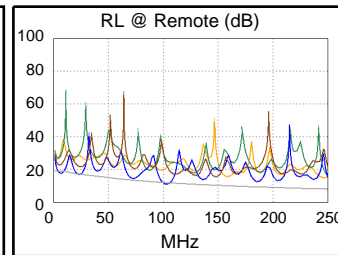

PASS	MAIN	SR	MAIN	SR
Worst Pair	12	12	45	45
RL (dB)	6.2	6.8	-2.0	-1.0
Freq. (MHz)	248.0	246.5	101.5	102.5
Limit (dB)	8.1	8.1	11.9	11.9