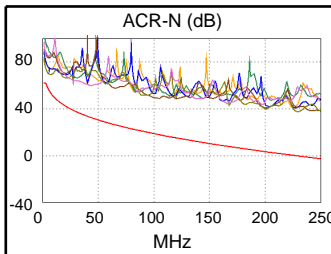

Main Adapter: DTX-CHA002

Remote Adapter: DTX-CHA002

Length (ft), Limit 328	[Pair 36]	22
Prop. Delay (ns), Limit 555	[Pair 12]	33
Delay Skew (ns), Limit 50	[Pair 12]	1
Resistance (ohms)	[Pair 12]	1.5
Insertion Loss Margin (dB)	[Pair 12]	32.5
Frequency (MHz)	[Pair 12]	250.0
Limit (dB)	[Pair 12]	35.9

Wire Map (T568B)

PASS

Insertion Loss (dB)

Worst Case Margin Worst Case Value

PASS	MAIN	SR	MAIN	SR
Worst Pair	36-78	36-78	36-78	36-45
NEXT (dB)	6.2	7.0	6.2	7.2
Freq. (MHz)	229.0	197.5	229.0	244.5
Limit (dB)	33.8	34.9	33.8	33.3
Worst Pair	36	78	36	45
PS NEXT (dB)	6.7	8.1	7.3	8.7
Freq. (MHz)	228.0	224.5	248.5	244.5
Limit (dB)	30.9	31.0	30.2	30.3

PASS	MAIN	SR	MAIN	SR
Worst Pair	36-45	36-45	36-45	45-36
ACR-F (dB)	7.6	7.6	7.7	8.0
Freq. (MHz)	22.1	21.9	240.5	240.5
Limit (dB)	36.4	36.5	15.6	15.6
Worst Pair	36	36	45	36
PS ACR-F (dB)	10.4	10.1	10.7	10.1
Freq. (MHz)	225.0	240.0	240.5	240.5
Limit (dB)	13.2	12.7	12.6	12.6

N/A	MAIN	SR	MAIN	SR
Worst Pair	36-78	36-78	36-78	36-45
ACR-N (dB)	12.3	13.4	37.8	40.1
Freq. (MHz)	3.1	3.5	229.0	244.5
Limit (dB)	61.2	60.2	-0.4	-2.2
Worst Pair	36	36	36	45
PS ACR-N (dB)	13.5	15.0	40.6	41.6
Freq. (MHz)	3.3	3.3	249.5	244.5
Limit (dB)	58.4	58.4	-5.7	-5.2