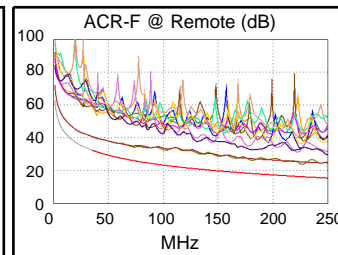

Main Adapter: DTX-CHA002

Remote Adapter: DTX-CHA002

Length (ft), Limit 328	[Pair 36]	22
Prop. Delay (ns), Limit 555	[Pair 12]	33
Delay Skew (ns), Limit 50	[Pair 12]	1
Resistance (ohms)	[Pair 12]	1.5
Insertion Loss Margin (dB)	[Pair 12]	32.5
Frequency (MHz)	[Pair 12]	250.0
Limit (dB)	[Pair 12]	35.9

Wire Map (T568B)

PASS

Insertion Loss (dB)

Worst Case Margin Worst Case Value

PASS	MAIN	SR	MAIN	SR
Worst Pair	36-78	36-78	36-78	36-45
NEXT (dB)	6.2	7.0	6.2	7.2
Freq. (MHz)	229.0	197.5	229.0	244.5
Limit (dB)	33.8	34.9	33.8	33.3
Worst Pair	36	78	36	45
PS NEXT (dB)	6.7	8.1	7.3	8.7
Freq. (MHz)	228.0	224.5	248.5	244.5
Limit (dB)	30.9	31.0	30.2	30.3

PASS	MAIN	SR	MAIN	SR
Worst Pair	36-45	36-45	36-45	45-36
ACR-F (dB)	7.6	7.6	7.7	8.0
Freq. (MHz)	22.1	21.9	240.5	240.5
Limit (dB)	36.4	36.5	15.6	15.6
Worst Pair	36	36	45	36
PS ACR-F (dB)	10.4	10.1	10.7	10.1
Freq. (MHz)	225.0	240.0	240.5	240.5
Limit (dB)	13.2	12.7	12.6	12.6

N/A	MAIN	SR	MAIN	SR
Worst Pair	36-78	36-78	36-78	36-45
ACR-N (dB)	12.3	13.4	37.8	40.1
Freq. (MHz)	3.1	3.5	229.0	244.5
Limit (dB)	61.2	60.2	-0.4	-2.2
Worst Pair	36	36	36	45
PS ACR-N (dB)	13.5	15.0	40.6	41.6
Freq. (MHz)	3.3	3.3	249.5	244.5
Limit (dB)	58.4	58.4	-5.7	-5.2