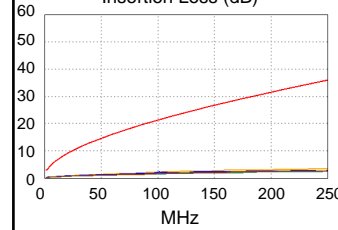

Main Adapter: DTX-CHA002

Remote Adapter: DTX-CHA002

Length (ft), Limit 328	[Pair 36]	22
Prop. Delay (ns), Limit 555	[Pair 12]	33
Delay Skew (ns), Limit 50	[Pair 12]	1
Resistance (ohms)	[Pair 12]	1.5
Insertion Loss Margin (dB)	[Pair 12]	32.5
Frequency (MHz)	[Pair 12]	250.0
Limit (dB)	[Pair 12]	35.9

Wire Map (T568B)

PASS

Insertion Loss (dB)

Worst Case Margin Worst Case Value

PASS	MAIN	SR	MAIN	SR
Worst Pair	36-78	36-78	36-78	36-45
NEXT (dB)	6.2	7.0	6.2	7.2
Freq. (MHz)	229.0	197.5	229.0	244.5
Limit (dB)	33.8	34.9	33.8	33.3
Worst Pair	36	78	36	45
PS NEXT (dB)	6.7	8.1	7.3	8.7
Freq. (MHz)	228.0	224.5	248.5	244.5
Limit (dB)	30.9	31.0	30.2	30.3