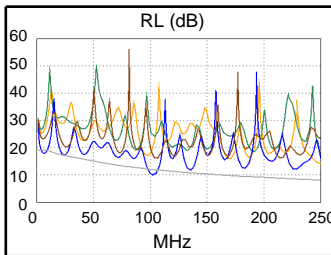

PASS	MAIN	SR	MAIN	SR
Worst Pair	12	12	45	45
RL (dB)	6.2	6.8	-2.0	-1.0
Freq. (MHz)	248.0	246.5	101.5	102.5
Limit (dB)	8.1	8.1	11.9	11.9