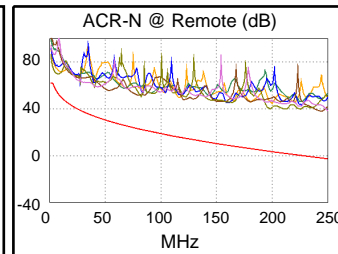

Main Adapter: DTX-CHA002

Remote Adapter: DTX-CHA002

Length (ft), Limit 328	[Pair 36]	22
Prop. Delay (ns), Limit 555	[Pair 12]	33
Delay Skew (ns), Limit 50	[Pair 12]	1
Resistance (ohms)	[Pair 12]	1.5
Insertion Loss Margin (dB)	[Pair 12]	32.5
Frequency (MHz)	[Pair 12]	250.0
Limit (dB)	[Pair 12]	35.9

Wire Map (T568B)

PASS

Insertion Loss (dB)

Worst Case Margin Worst Case Value

PASS	MAIN	SR	MAIN	SR
Worst Pair	36-78	36-78	36-78	36-45
NEXT (dB)	6.2	7.0	6.2	7.2
Freq. (MHz)	229.0	197.5	229.0	244.5
Limit (dB)	33.8	34.9	33.8	33.3
Worst Pair	36	78	36	45
PS NEXT (dB)	6.7	8.1	7.3	8.7
Freq. (MHz)	228.0	224.5	248.5	244.5
Limit (dB)	30.9	31.0	30.2	30.3

PASS	MAIN	SR	MAIN	SR
Worst Pair	36-45	36-45	36-45	45-36
ACR-F (dB)	7.6	7.6	7.7	8.0
Freq. (MHz)	22.1	21.9	240.5	240.5
Limit (dB)	36.4	36.5	15.6	15.6
Worst Pair	36	36	45	36
PS ACR-F (dB)	10.4	10.1	10.7	10.1
Freq. (MHz)	225.0	240.0	240.5	240.5
Limit (dB)	13.2	12.7	12.6	12.6

N/A	MAIN	SR	MAIN	SR
Worst Pair	36-78	36-78	36-78	36-45
ACR-N (dB)	12.3	13.4	37.8	40.1
Freq. (MHz)	3.1	3.5	229.0	244.5
Limit (dB)	61.2	60.2	-0.4	-2.2
Worst Pair	36	36	36	45
PS ACR-N (dB)	13.5	15.0	40.6	41.6
Freq. (MHz)	3.3	3.3	249.5	244.5
Limit (dB)	58.4	58.4	-5.7	-5.2