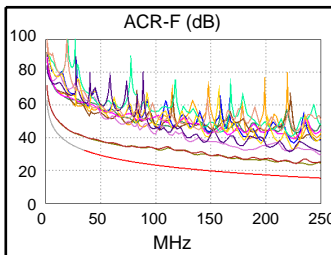

Main Adapter: DTX-CHA002

Remote Adapter: DTX-CHA002

Length (ft), Limit 328	[Pair 36]	22
Prop. Delay (ns), Limit 555	[Pair 12]	33
Delay Skew (ns), Limit 50	[Pair 12]	1
Resistance (ohms)	[Pair 12]	1.5
Insertion Loss Margin (dB)	[Pair 12]	32.5
Frequency (MHz)	[Pair 12]	250.0
Limit (dB)	[Pair 12]	35.9

Wire Map (T568B)

PASS

Insertion Loss (dB)

Worst Case Margin Worst Case Value

PASS	MAIN	SR	MAIN	SR
Worst Pair	36-78	36-78	36-78	36-45
NEXT (dB)	6.2	7.0	6.2	7.2
Freq. (MHz)	229.0	197.5	229.0	244.5
Limit (dB)	33.8	34.9	33.8	33.3
Worst Pair	36	78	36	45
PS NEXT (dB)	6.7	8.1	7.3	8.7
Freq. (MHz)	228.0	224.5	248.5	244.5
Limit (dB)	30.9	31.0	30.2	30.3

PASS	MAIN	SR	MAIN	SR
Worst Pair	36-45	36-45	36-45	45-36
ACR-F (dB)	7.6	7.6	7.7	8.0
Freq. (MHz)	22.1	21.9	240.5	240.5
Limit (dB)	36.4	36.5	15.6	15.6
Worst Pair	36	36	45	36
PS ACR-F (dB)	10.4	10.1	10.7	10.1
Freq. (MHz)	225.0	240.0	240.5	240.5
Limit (dB)	13.2	12.7	12.6	12.6

N/A	MAIN	SR	MAIN	SR
Worst Pair	36-78	36-78	36-78	36-45
ACR-N (dB)	12.3	13.4	37.8	40.1
Freq. (MHz)	3.1	3.5	229.0	244.5
Limit (dB)	61.2	60.2	-0.4	-2.2
Worst Pair	36	36	36	45
PS ACR-N (dB)	13.5	15.0	40.6	41.6
Freq. (MHz)	3.3	3.3	249.5	244.5
Limit (dB)	58.4	58.4	-5.7	-5.2