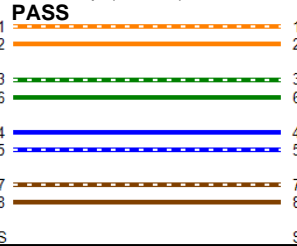

Cable ID: 70657

Date / Time: 01/31/2018 04:30:32 PM
Headroom 3.0 dB (NEXT 36-45)
Test Limit: TIA Patch Cord Cat6 2.5m
 Cable Type: Cat 6 U/UTP
 NVP: 69.0%

Software Version: V5.2 Build 1
 Limits Version: V6.1
 Calibration Start Date:
 Main (Module): 06/29/2017
 Remote (Module): 06/29/2017

Test Summary: PASS

Model: DSX-5000
 Main S/N: 3716097
 Remote S/N: 3759055
 Main Adapter: DSX-PC6
 Remote Adapter: DSX-PC6

Length (ft)	[Pair 78]	8
Prop. Delay (ns)	[Pair 36]	13
Delay Skew (ns)	[Pair 12]	1
Resistance (ohms)	[Pair 45]	0.05

Wire Map (T568B)

Worst Case Margin Worst Case Value

PASS	MAIN	SR	MAIN	SR
Worst Pair	36-45	36-45	36-78	36-45
NEXT (dB)	3.1	3.0	5.0	3.5
Freq. (MHz)	36.0	36.0	250.0	227.5
Limit (dB)	54.8	54.8	38.6	39.4

PASS	MAIN	SR	MAIN	SR
Worst Pair	36	45	36	45
RL (dB)	1.8	1.4	1.8	1.4
Freq. (MHz)	231.5	232.5	231.5	232.5
Limit (dB)	14.3	14.3	14.3	14.3