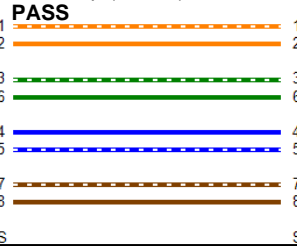

Cable ID: 70626

Date / Time: 01/08/2018 09:26:46 AM
Headroom 4.0 dB (NEXT 36-45)
Test Limit: TIA Patch Cord Cat6 2.5m
 Cable Type: Cat 6 U/UTP
 NVP: 69.0%

Software Version: V5.2 Build 1
 Limits Version: V6.1
 Calibration Start Date:
 Main (Module): 06/29/2017
 Remote (Module): 06/29/2017

Test Summary: PASS

Model: DSX-5000
 Main S/N: 3716097
 Remote S/N: 3759055
 Main Adapter: DSX-PC6
 Remote Adapter: DSX-PC6

Length (ft)	[Pair 12]	8
Prop. Delay (ns)	[Pair 36]	13
Delay Skew (ns)	[Pair 36]	1
Resistance (ohms)	[Pair 12]	0.00

Wire Map (T568B)

Worst Case Margin Worst Case Value

PASS	MAIN	SR	MAIN	SR
Worst Pair	36-45	36-45	12-45	12-45
NEXT (dB)	4.0	4.0	5.7	5.6
Freq. (MHz)	42.0	42.0	222.0	221.5
Limit (dB)	53.5	53.5	39.6	39.6

PASS	MAIN	SR	MAIN	SR
Worst Pair	45	45	45	45
RL (dB)	6.0	6.1	6.9	6.1
Freq. (MHz)	22.6	235.5	238.0	235.5
Limit (dB)	23.9	14.3	14.2	14.3