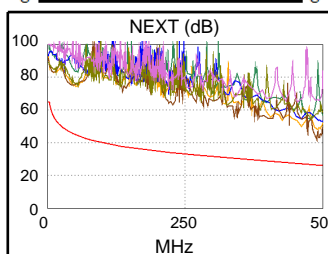

Cable ID: CAT7-SFTP-7FT

Date / Time: 10/31/2018 05:20:54 PM
Headroom 15.4 dB (NEXT 36-45)
Test Limit: TIA Cat 7 Channel
 Cable Type: Cat 7 S/FTP
 NVP: 74.0%

Operator: KARIM
 Software Version: 2.7800
 Limits Version: 1.9500
 Calibration Date:
 Main (Tester): 11/01/2016
 Remote (Tester): 11/01/2016

Test Summary: PASS

Model: DTX-1800
 Main S/N: 3178039
 Remote S/N: 3178046
 Main Adapter: DTX-CHA002
 Remote Adapter: DTX-CHA002

Length (ft), Limit 328	[Pair 12]	7
Prop. Delay (ns), Limit 555	[Pair 12]	9
Delay Skew (ns), Limit 50	[Pair 12]	0
Resistance (ohms)	[Pair 12]	0.6
Insertion Loss Margin (dB)	[Pair 12]	46.5
Frequency (MHz)	[Pair 12]	471.0
Limit (dB)	[Pair 12]	47.7

Worst Case Margin Worst Case Value

PASS	MAIN	SR	MAIN	SR
Worst Pair	36-45	36-45	36-45	36-45
NEXT (dB)	15.4	15.6	15.4	15.6
Freq. (MHz)	489.0	493.0	489.0	493.0
Limit (dB)	26.4	26.3	26.4	26.3
Worst Pair	36	36	36	36
PS NEXT (dB)	17.3	17.2	17.3	17.2
Freq. (MHz)	489.0	493.0	489.0	493.0
Limit (dB)	23.5	23.4	23.5	23.4

PASS	MAIN	SR	MAIN	SR
Worst Pair	36-45	45-36	36-45	45-36
ACR-F (dB)	23.7	23.7	23.7	23.7
Freq. (MHz)	426.0	426.0	426.0	426.0
Limit (dB)	10.7	10.7	10.7	10.7
Worst Pair	36	36	36	36
PS ACR-F (dB)	24.9	24.2	24.9	24.8
Freq. (MHz)	426.0	426.0	427.0	478.0
Limit (dB)	7.7	7.7	7.6	6.7