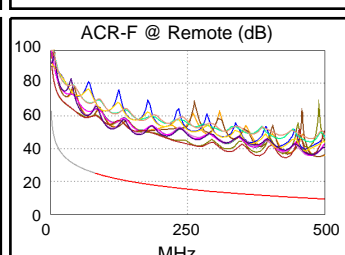

Cable ID: CAT7-SFTP-7FT

Date / Time: 10/31/2018 05:20:54 PM
Headroom 15.4 dB (NEXT 36-45)
Test Limit: TIA Cat 7 Channel
 Cable Type: Cat 7 S/FTP
 NVP: 74.0%

Operator: KARIM
 Software Version: 2.7800
 Limits Version: 1.9500
 Calibration Date:
 Main (Tester): 11/01/2016
 Remote (Tester): 11/01/2016

Test Summary: PASS

Model: DTX-1800
 Main S/N: 3178039
 Remote S/N: 3178046
 Main Adapter: DTX-CHA002
 Remote Adapter: DTX-CHA002

Length (ft), Limit 328	[Pair 12]	7
Prop. Delay (ns), Limit 555	[Pair 12]	9
Delay Skew (ns), Limit 50	[Pair 12]	0
Resistance (ohms)	[Pair 12]	0.6
Insertion Loss Margin (dB)	[Pair 12]	46.5
Frequency (MHz)	[Pair 12]	471.0
Limit (dB)	[Pair 12]	47.7

Worst Case Margin Worst Case Value

PASS	MAIN	SR	MAIN	SR
Worst Pair	36-45	36-45	36-45	36-45
NEXT (dB)	15.4	15.6	15.4	15.6
Freq. (MHz)	489.0	493.0	489.0	493.0
Limit (dB)	26.4	26.3	26.4	26.3
Worst Pair	36	36	36	36
PS NEXT (dB)	17.3	17.2	17.3	17.2
Freq. (MHz)	489.0	493.0	489.0	493.0
Limit (dB)	23.5	23.4	23.5	23.4

PASS	MAIN	SR	MAIN	SR
Worst Pair	36-45	45-36	36-45	45-36
ACR-F (dB)	23.7	23.7	23.7	23.7
Freq. (MHz)	426.0	426.0	426.0	426.0
Limit (dB)	10.7	10.7	10.7	10.7
Worst Pair	36	36	36	36
PS ACR-F (dB)	24.9	24.2	24.9	24.8
Freq. (MHz)	426.0	426.0	427.0	478.0
Limit (dB)	7.7	7.7	7.6	6.7