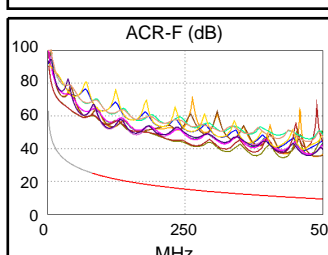

Test Summary: PASS

Model: DTX-1800
 Main S/N: 3178039
 Remote S/N: 3178046
 Main Adapter: DTX-CHA002
 Remote Adapter: DTX-CHA002

Length (ft), Limit 328	[Pair 12]	7
Prop. Delay (ns), Limit 555	[Pair 12]	9
Delay Skew (ns), Limit 50	[Pair 12]	0
Resistance (ohms)	[Pair 12]	0.6
Insertion Loss Margin (dB)	[Pair 12]	46.5
Frequency (MHz)	[Pair 12]	471.0
Limit (dB)	[Pair 12]	47.7

Worst Case Margin Worst Case Value

PASS	MAIN	SR	MAIN	SR
Worst Pair	36-45	36-45	36-45	36-45
NEXT (dB)	15.4	15.6	15.4	15.6
Freq. (MHz)	489.0	493.0	489.0	493.0
Limit (dB)	26.4	26.3	26.4	26.3
Worst Pair	36	36	36	36
PS NEXT (dB)	17.3	17.2	17.3	17.2
Freq. (MHz)	489.0	493.0	489.0	493.0
Limit (dB)	23.5	23.4	23.5	23.4

PASS	MAIN	SR	MAIN	SR
Worst Pair	36-45	45-36	36-45	45-36
ACR-F (dB)	23.7	23.7	23.7	23.7
Freq. (MHz)	426.0	426.0	426.0	426.0
Limit (dB)	10.7	10.7	10.7	10.7
Worst Pair	36	36	36	36
PS ACR-F (dB)	24.9	24.2	24.9	24.8
Freq. (MHz)	426.0	426.0	427.0	478.0
Limit (dB)	7.7	7.7	7.6	6.7