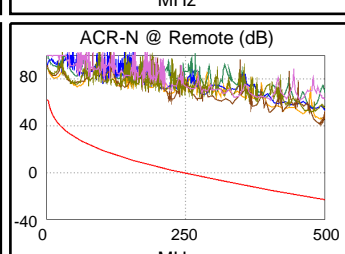

Test Summary: PASS

Model: DTX-1800
 Main S/N: 3178039
 Remote S/N: 3178046
 Main Adapter: DTX-CHA002
 Remote Adapter: DTX-CHA002

Length (ft), Limit 328	[Pair 12]	7
Prop. Delay (ns), Limit 555	[Pair 12]	9
Delay Skew (ns), Limit 50	[Pair 12]	0
Resistance (ohms)	[Pair 12]	0.6
Insertion Loss Margin (dB)	[Pair 12]	46.5
Frequency (MHz)	[Pair 12]	471.0
Limit (dB)	[Pair 12]	47.7

Worst Case Margin Worst Case Value

PASS	MAIN	SR	MAIN	SR
Worst Pair	36-45	36-45	36-45	36-45
NEXT (dB)	15.4	15.6	15.4	15.6
Freq. (MHz)	489.0	493.0	489.0	493.0
Limit (dB)	26.4	26.3	26.4	26.3
Worst Pair	36	36	36	36
PS NEXT (dB)	17.3	17.2	17.3	17.2
Freq. (MHz)	489.0	493.0	489.0	493.0
Limit (dB)	23.5	23.4	23.5	23.4

PASS	MAIN	SR	MAIN	SR
Worst Pair	36-45	45-36	36-45	45-36
ACR-F (dB)	23.7	23.7	23.7	23.7
Freq. (MHz)	426.0	426.0	426.0	426.0
Limit (dB)	10.7	10.7	10.7	10.7
Worst Pair	36	36	36	36
PS ACR-F (dB)	24.9	24.2	24.9	24.8
Freq. (MHz)	426.0	426.0	427.0	478.0
Limit (dB)	7.7	7.7	7.6	6.7

N/A	MAIN	SR	MAIN	SR
Worst Pair	12-36	36-78	36-45	36-45
ACR-N (dB)	26.0	26.2	63.3	63.8
Freq. (MHz)	3.0	2.4	489.0	493.0
Limit (dB)	61.4	61.7	-22.3	-22.7
Worst Pair	36	36	36	36
PS ACR-N (dB)	24.6	24.7	65.0	65.1
Freq. (MHz)	3.0	3.3	489.0	491.0
Limit (dB)	58.4	58.2	-25.2	-25.4