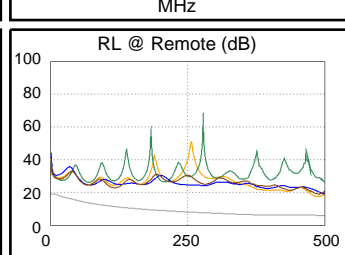

N/A	MAIN	SR	MAIN	SR
Worst Pair	36	78	12	12
RL (dB)	9.0	9.6	12.5	11.5
Freq. (MHz)	14.0	10.0	438.0	485.0
Limit (dB)	18.3	19.0	6.0	6.0