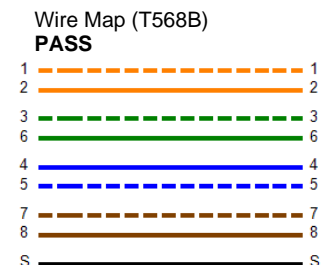

Cable ID: CAT7-SFTP-7FT

Date / Time: 10/31/2018 05:20:54 PM
Headroom 15.4 dB (NEXT 36-45)
Test Limit: TIA Cat 7 Channel
 Cable Type: Cat 7 S/FTP
 NVP: 74.0%

Operator: KARIM
 Software Version: 2.7800
 Limits Version: 1.9500
 Calibration Date:
 Main (Tester): 11/01/2016
 Remote (Tester): 11/01/2016

Test Summary: PASS

Model: DTX-1800
 Main S/N: 3178039
 Remote S/N: 3178046
 Main Adapter: DTX-CHA002
 Remote Adapter: DTX-CHA002

Length (ft), Limit 328	[Pair 12]	7
Prop. Delay (ns), Limit 555	[Pair 12]	9
Delay Skew (ns), Limit 50	[Pair 12]	0
Resistance (ohms)	[Pair 12]	0.6
Insertion Loss Margin (dB)	[Pair 12]	46.5
Frequency (MHz)	[Pair 12]	471.0
Limit (dB)	[Pair 12]	47.7