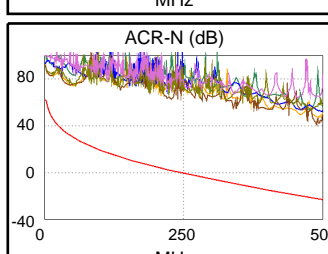

Worst Case Margin Worst Case Value

PASS	MAIN	SR	MAIN	SR
Worst Pair	36-45	36-45	36-45	36-45
NEXT (dB)	15.4	15.6	15.4	15.6
Freq. (MHz)	489.0	493.0	489.0	493.0
Limit (dB)	26.4	26.3	26.4	26.3
Worst Pair	36	36	36	36
PS NEXT (dB)	17.3	17.2	17.3	17.2
Freq. (MHz)	489.0	493.0	489.0	493.0
Limit (dB)	23.5	23.4	23.5	23.4

PASS	MAIN	SR	MAIN	SR
Worst Pair	36-45	45-36	36-45	45-36
ACR-F (dB)	23.7	23.7	23.7	23.7
Freq. (MHz)	426.0	426.0	426.0	426.0
Limit (dB)	10.7	10.7	10.7	10.7
Worst Pair	36	36	36	36
PS ACR-F (dB)	24.9	24.2	24.9	24.8
Freq. (MHz)	426.0	426.0	427.0	478.0
Limit (dB)	7.7	7.7	7.6	6.7

N/A	MAIN	SR	MAIN	SR
Worst Pair	12-36	36-78	36-45	36-45
ACR-N (dB)	26.0	26.2	63.3	63.8
Freq. (MHz)	3.0	2.4	489.0	493.0
Limit (dB)	61.4	61.7	-22.3	-22.7
Worst Pair	36	36	36	36
PS ACR-N (dB)	24.6	24.7	65.0	65.1
Freq. (MHz)	3.0	3.3	489.0	491.0
Limit (dB)	58.4	58.2	-25.2	-25.4