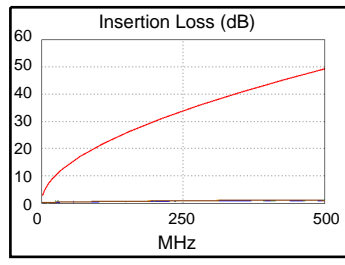

Cable ID: CAT7-SFTP-7FT

Date / Time: 10/31/2018 05:20:54 PM
Headroom 15.4 dB (NEXT 36-45)
Test Limit: TIA Cat 7 Channel
 Cable Type: Cat 7 S/FTP
 NVP: 74.0%

Operator: KARIM
 Software Version: 2.7800
 Limits Version: 1.9500
 Calibration Date:
 Main (Tester): 11/01/2016
 Remote (Tester): 11/01/2016

Test Summary: PASS

Model: DTX-1800
 Main S/N: 3178039
 Remote S/N: 3178046
 Main Adapter: DTX-CHA002
 Remote Adapter: DTX-CHA002

Length (ft), Limit 328	[Pair 12]	7
Prop. Delay (ns), Limit 555	[Pair 12]	9
Delay Skew (ns), Limit 50	[Pair 12]	0
Resistance (ohms)	[Pair 12]	0.6
Insertion Loss Margin (dB)	[Pair 12]	46.5
Frequency (MHz)	[Pair 12]	471.0
Limit (dB)	[Pair 12]	47.7

Worst Case Margin Worst Case Value

PASS	MAIN	SR	MAIN	SR
Worst Pair	36-45	36-45	36-45	36-45
NEXT (dB)	15.4	15.6	15.4	15.6
Freq. (MHz)	489.0	493.0	489.0	493.0
Limit (dB)	26.4	26.3	26.4	26.3
Worst Pair	36	36	36	36
PS NEXT (dB)	17.3	17.2	17.3	17.2
Freq. (MHz)	489.0	493.0	489.0	493.0
Limit (dB)	23.5	23.4	23.5	23.4