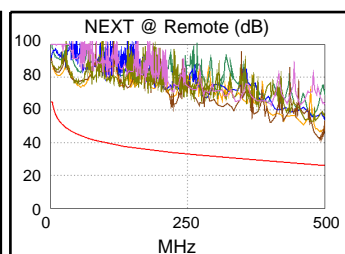

Cable ID: CAT7-SFTP-7FT

Date / Time: 10/31/2018 05:20:54 PM
Headroom 15.4 dB (NEXT 36-45)
Test Limit: TIA Cat 7 Channel
 Cable Type: Cat 7 S/FTP
 NVP: 74.0%

Operator: KARIM
 Software Version: 2.7800
 Limits Version: 1.9500
 Calibration Date:
 Main (Tester): 11/01/2016
 Remote (Tester): 11/01/2016

Test Summary: PASS

Model: DTX-1800
 Main S/N: 3178039
 Remote S/N: 3178046
 Main Adapter: DTX-CHA002
 Remote Adapter: DTX-CHA002

Length (ft), Limit 328	[Pair 12]	7
Prop. Delay (ns), Limit 555	[Pair 12]	9
Delay Skew (ns), Limit 50	[Pair 12]	0
Resistance (ohms)	[Pair 12]	0.6
Insertion Loss Margin (dB)	[Pair 12]	46.5
Frequency (MHz)	[Pair 12]	471.0
Limit (dB)	[Pair 12]	47.7

Worst Case Margin Worst Case Value

PASS	MAIN	SR	MAIN	SR
Worst Pair	36-45	36-45	36-45	36-45
NEXT (dB)	15.4	15.6	15.4	15.6
Freq. (MHz)	489.0	493.0	489.0	493.0
Limit (dB)	26.4	26.3	26.4	26.3
Worst Pair	36	36	36	36
PS NEXT (dB)	17.3	17.2	17.3	17.2
Freq. (MHz)	489.0	493.0	489.0	493.0
Limit (dB)	23.5	23.4	23.5	23.4

PASS	MAIN	SR	MAIN	SR
Worst Pair	36-45	45-36	36-45	45-36
ACR-F (dB)	23.7	23.7	23.7	23.7
Freq. (MHz)	426.0	426.0	426.0	426.0
Limit (dB)	10.7	10.7	10.7	10.7
Worst Pair	36	36	36	36
PS ACR-F (dB)	24.9	24.2	24.9	24.8
Freq. (MHz)	426.0	426.0	427.0	478.0
Limit (dB)	7.7	7.7	7.6	6.7