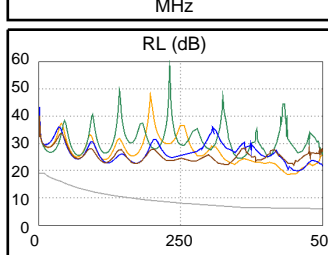

N/A	MAIN	SR	MAIN	SR
Worst Pair	36	78	12	12
RL (dB)	9.0	9.6	12.5	11.5
Freq. (MHz)	14.0	10.0	438.0	485.0
Limit (dB)	18.3	19.0	6.0	6.0