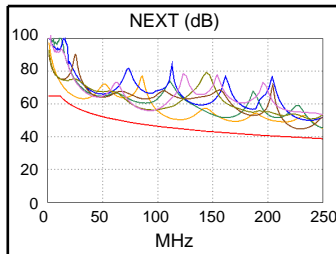

Main Adapter: DTX-PC6/MN

Remote Adapter: DTX-PC6/SR

Length (ft)	[Pair 12]	7
Prop. Delay (ns)	[Pair 36]	11
Delay Skew (ns)	[Pair 36]	1
Resistance (ohms)	[Pair 12]	1.2

Wire Map (T568B)
PASS

	Worst Case Margin		Worst Case Value	
PASS	MAIN	SR	MAIN	SR
Worst Pair	36-45		36-45	
NEXT (dB)	5.2		5.2	
Freq. (MHz)	228.5		228.5	
Limit (dB)	39.6		39.6	

PASS	MAIN	SR	MAIN	SR
Worst Pair	12		45	
RL (dB)	2.9		10.8	
Freq. (MHz)	19.1		189.0	
Limit (dB)	23.7		15.2	