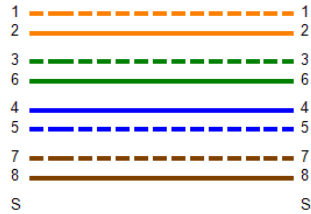

Main Adapter: DTX-PC6/MN

Remote Adapter: DTX-PC6/SR

Length (ft)	[Pair 12]	7
Prop. Delay (ns)	[Pair 36]	11
Delay Skew (ns)	[Pair 36]	1
Resistance (ohms)	[Pair 12]	1.2

Wire Map (T568B)
PASS

	Worst Case Margin		Worst Case Value	
PASS	MAIN	SR	MAIN	SR
Worst Pair	36-45		36-45	
NEXT (dB)	5.2		5.2	
Freq. (MHz)	228.5		228.5	
Limit (dB)	39.6		39.6	