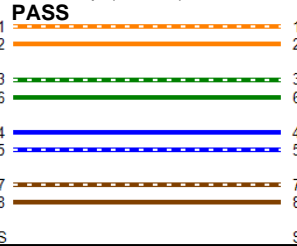

Cable ID: 70656

Date / Time: 01/31/2018 03:21:38 PM
Headroom 4.4 dB (NEXT 36-45)
Test Limit: TIA Patch Cord Cat6 2.0m
 Cable Type: Cat 6 U/UTP
 NVP: 69.0%

Software Version: V5.2 Build 1
 Limits Version: V6.1
 Calibration Start Date:
 Main (Module): 06/29/2017
 Remote (Module): 06/29/2017

Test Summary: PASS

Model: DSX-5000
 Main S/N: 3716097
 Remote S/N: 3759055
 Main Adapter: DSX-PC6
 Remote Adapter: DSX-PC6

Length (ft)	[Pair 12]	7
Prop. Delay (ns)	[Pair 36]	12
Delay Skew (ns)	[Pair 36]	1
Resistance (ohms)	[Pair 12]	0.00

Wire Map (T568B)

Worst Case Margin Worst Case Value

PASS	MAIN	SR	MAIN	SR
Worst Pair	36-45	36-45	12-36	12-36
NEXT (dB)	5.7	4.4	6.8	4.9
Freq. (MHz)	68.8	217.5	242.5	250.0
Limit (dB)	49.6	40.0	39.1	38.8

PASS	MAIN	SR	MAIN	SR
Worst Pair	45	36	36	36
RL (dB)	3.7	3.6	5.4	3.6
Freq. (MHz)	25.0	250.0	220.5	250.0
Limit (dB)	24.0	14.0	14.5	14.0