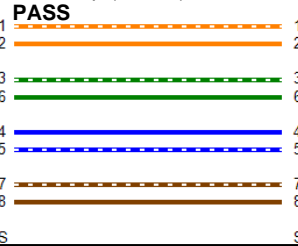

Cable ID: 70618

Date / Time: 01/08/2018 09:06:00 AM
Headroom 5.2 dB (NEXT 12-36)
Test Limit: TIA Patch Cord Cat6 2.0m
 Cable Type: Cat 6 U/UTP
 NVP: 69.0%

Software Version: V5.2 Build 1
 Limits Version: V6.1
 Calibration Start Date:
 Main (Module): 06/29/2017
 Remote (Module): 06/29/2017

Test Summary: PASS

Model: DSX-5000
 Main S/N: 3716097
 Remote S/N: 3759055
 Main Adapter: DSX-PC6
 Remote Adapter: DSX-PC6

Length (ft)	[Pair 12]	7
Prop. Delay (ns)	[Pair 36]	12
Delay Skew (ns)	[Pair 36]	1
Resistance (ohms)	[Pair 12]	0.00

Wire Map (T568B)

Worst Case Margin Worst Case Value

PASS	MAIN	SR	MAIN	SR
Worst Pair	12-36	12-36	12-36	12-36
NEXT (dB)	5.2	5.2	5.2	5.2
Freq. (MHz)	250.0	250.0	250.0	250.0
Limit (dB)	38.8	38.8	38.8	38.8

PASS	MAIN	SR	MAIN	SR
Worst Pair	78	78	45	45
RL (dB)	7.0	6.3	7.4	7.5
Freq. (MHz)	24.9	25.8	227.0	222.5
Limit (dB)	24.0	23.9	14.4	14.5