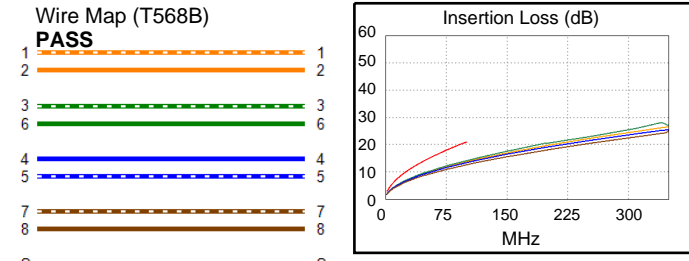

Software Version: V6.5 Build 5

Calibration Date: 02/24/2021

Adapter: DSX-8000R (DSX-PLA804)

S/N: 21049956

Length (ft), Limit 295	[Pair 7,8]	230
Prop. Delay (ns), Limit 498	[Pair 3,6]	359
Delay Skew (ns), Limit 44	[Pair 3,6]	20
Resistance (ohms), Limit 21.00	[Pair 3,6]	13.10
Resist. Unbal. (ohms), Limit 0.390	[Pair 3,6]	0.062
Resist. P2P Unbal. (ohms), Limit 0.450	[Pair 3,6-7,8]	0.164
Insertion Loss Margin (dB)	[Pair 3,6]	6.8
Frequency (MHz)	[Pair 3,6]	100.0
Limit (dB)	[Pair 3,6]	21.0