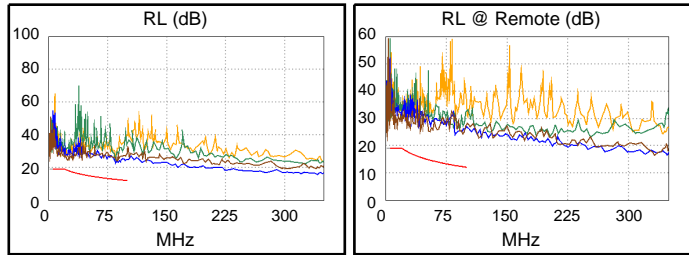

Compliant Network Standards:

10BASE-T	100BASE-TX	100BASE-T4
1000BASE-T	2.5GBASE-T	ATM-25
ATM-51	ATM-155	100VG-AnyLan
TR-4	TR-16 Active	TR-16 Passive