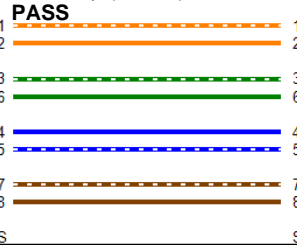

Main Adapter: DSX-PC6

Remote Adapter: DSX-PC6

Length (ft)	[Pair 78]	0
Prop. Delay (ns)	[Pair 45]	2
Delay Skew (ns)	[Pair 12]	1
Resistance (ohms)	[Pair 78]	0.17

Wire Map (T568B)

Worst Case Margin Worst Case Value