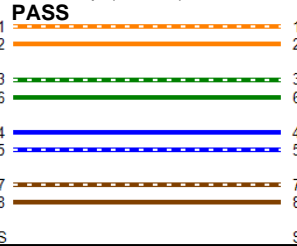

Cable ID: 70655

Date / Time: 01/31/2018 03:14:24 PM
Headroom 3.9 dB (NEXT 36-45)
Test Limit: TIA Patch Cord Cat6 2.0m
 Cable Type: Cat 6 U/UTP
 NVP: 69.0%

Software Version: V5.2 Build 1
 Limits Version: V6.1
 Calibration Start Date:
 Main (Module): 06/29/2017
 Remote (Module): 06/29/2017

Test Summary: PASS

Model: DSX-5000
 Main S/N: 3716097
 Remote S/N: 3759055
 Main Adapter: DSX-PC6
 Remote Adapter: DSX-PC6

Length (ft)	[Pair 78]	6
Prop. Delay (ns)	[Pair 36]	10
Delay Skew (ns)	[Pair 12]	1
Resistance (ohms)	[Pair 12]	0.00

Wire Map (T568B)

Worst Case Margin Worst Case Value

PASS	MAIN	SR	MAIN	SR
Worst Pair	12-36	36-45	36-45	36-45
NEXT (dB)	4.8	3.9	5.8	3.9
Freq. (MHz)	170.5	250.0	250.0	250.0
Limit (dB)	42.0	38.8	38.8	38.8

PASS	MAIN	SR	MAIN	SR
Worst Pair	45	45	36	45
RL (dB)	4.2	3.4	4.6	3.4
Freq. (MHz)	25.3	250.0	250.0	250.0
Limit (dB)	24.0	14.0	14.0	14.0