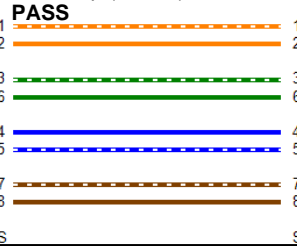

**Cable ID: 70616**

Date / Time: 01/09/2018 01:55:25 PM  
**Headroom 5.2 dB (NEXT 36-45)**  
**Test Limit: TIA Patch Cord Cat6 2.0m**  
 Cable Type: Cat 6 U/UTP  
 NVP: 69.0%

Software Version: V5.2 Build 1  
 Limits Version: V6.1  
 Calibration Start Date:  
 Main (Module): 06/29/2017  
 Remote (Module): 06/29/2017

**Test Summary: PASS**

Model: DSX-5000  
 Main S/N: 3716097  
 Remote S/N: 3759055  
 Main Adapter: DSX-PC6  
 Remote Adapter: DSX-PC6

|                   |           |      |
|-------------------|-----------|------|
| Length (ft)       | [Pair 12] | 6    |
| Prop. Delay (ns)  | [Pair 36] | 10   |
| Delay Skew (ns)   | [Pair 36] | 1    |
| Resistance (ohms) | [Pair 12] | 0.00 |

Wire Map (T568B)

Worst Case Margin Worst Case Value

| <b>PASS</b>      | MAIN  | SR    | MAIN  | SR    |
|------------------|-------|-------|-------|-------|
| Worst Pair       | 36-45 | 36-45 | 36-45 | 36-45 |
| <b>NEXT (dB)</b> | 5.7   | 5.2   | 5.7   | 5.2   |
| Freq. (MHz)      | 250.0 | 250.0 | 250.0 | 250.0 |
| Limit (dB)       | 38.8  | 38.8  | 38.8  | 38.8  |