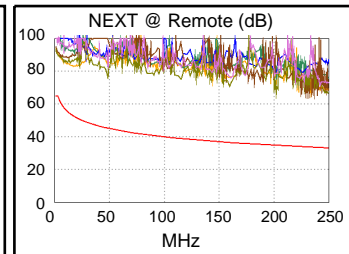

Cable ID: CAT6-SFTP-5FT

Date / Time: 10/31/2018 04:29:01 PM
Headroom 25.0 dB (NEXT 36-78)
 Test Limit: TIA Cat 6 Channel
 Cable Type: Cat 6 S/FTP
 NVP: 70.0%

Operator: KARIM
 Software Version: 2.7800
 Limits Version: 1.9500
 Calibration Date:
 Main (Tester): 11/01/2016
 Remote (Tester): 11/01/2016

Test Summary: PASS

Model: DTX-1800
 Main S/N: 3178039
 Remote S/N: 3178046
 Main Adapter: DTX-CHA002
 Remote Adapter: DTX-CHA002

Length (ft), Limit 328	[Pair 12]	5
Prop. Delay (ns), Limit 555	[Pair 12]	6
Delay Skew (ns), Limit 50	[Pair 12]	0
Resistance (ohms)	[Pair 12]	0.6
Insertion Loss Margin (dB)	[Pair 12]	34.7
Frequency (MHz)	[Pair 12]	242.0
Limit (dB)	[Pair 12]	35.3

Wire Map (T568B)
PASS

Worst Case Margin Worst Case Value

PASS	MAIN	SR	MAIN	SR
Worst Pair	12-36	36-78	36-45	36-45
NEXT (dB)	25.3	25.0	33.5	32.8
Freq. (MHz)	3.1	3.9	250.0	236.5
Limit (dB)	64.8	63.3	33.1	33.5
Worst Pair	36	36	36	36
PS NEXT (dB)	23.8	23.7	33.5	32.8
Freq. (MHz)	3.3	3.3	250.0	246.5
Limit (dB)	62.0	62.0	30.2	30.3

PASS	MAIN	SR	MAIN	SR
Worst Pair	36-78	78-36	45-12	45-12
ACR-F (dB)	27.6	27.7	28.0	27.8
Freq. (MHz)	147.5	147.5	236.0	231.5
Limit (dB)	19.9	19.9	15.8	16.0
Worst Pair	45	45	45	45
PS ACR-F (dB)	28.4	28.5	28.4	28.6
Freq. (MHz)	231.5	231.0	231.5	236.5
Limit (dB)	13.0	13.0	13.0	12.8