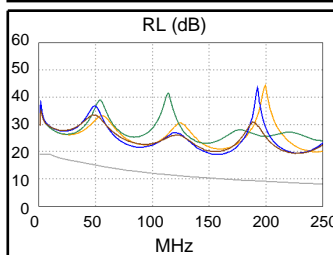

N/A	MAIN	SR	MAIN	SR
Worst Pair	45	45	45	45
RL (dB)	8.7	8.7	8.7	8.7
Freq. (MHz)	155.5	155.0	155.5	157.0
Limit (dB)	10.1	10.1	10.1	10.0