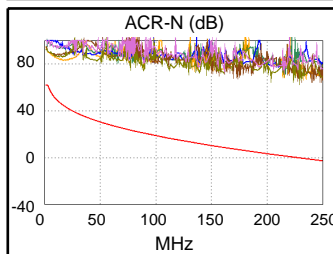

Test Summary: PASS

Model: DTX-1800
 Main S/N: 3178039
 Remote S/N: 3178046
 Main Adapter: DTX-CHA002
 Remote Adapter: DTX-CHA002

Length (ft), Limit 328	[Pair 12]	5
Prop. Delay (ns), Limit 555	[Pair 12]	6
Delay Skew (ns), Limit 50	[Pair 12]	0
Resistance (ohms)	[Pair 12]	0.6
Insertion Loss Margin (dB)	[Pair 12]	34.7
Frequency (MHz)	[Pair 12]	242.0
Limit (dB)	[Pair 12]	35.3

Wire Map (T568B)
PASS

Worst Case Margin Worst Case Value

PASS	MAIN	SR	MAIN	SR
Worst Pair	12-36	36-78	36-45	36-45
NEXT (dB)	25.3	25.0	33.5	32.8
Freq. (MHz)	3.1	3.9	250.0	236.5
Limit (dB)	64.8	63.3	33.1	33.5
Worst Pair	36	36	36	36
PS NEXT (dB)	23.8	23.7	33.5	32.8
Freq. (MHz)	3.3	3.3	250.0	246.5
Limit (dB)	62.0	62.0	30.2	30.3

PASS	MAIN	SR	MAIN	SR
Worst Pair	36-78	78-36	45-12	45-12
ACR-F (dB)	27.6	27.7	28.0	27.8
Freq. (MHz)	147.5	147.5	236.0	231.5
Limit (dB)	19.9	19.9	15.8	16.0
Worst Pair	45	45	45	45
PS ACR-F (dB)	28.4	28.5	28.4	28.6
Freq. (MHz)	231.5	231.0	231.5	236.5
Limit (dB)	13.0	13.0	13.0	12.8

N/A	MAIN	SR	MAIN	SR
Worst Pair	36-78	36-78	36-45	36-45
ACR-N (dB)	28.7	28.3	68.9	67.1
Freq. (MHz)	2.4	2.3	250.0	236.5
Limit (dB)	61.9	61.9	-2.8	-1.3
Worst Pair	36	36	36	36
PS ACR-N (dB)	27.3	27.2	69.0	68.0
Freq. (MHz)	3.3	3.3	250.0	246.5
Limit (dB)	58.4	58.4	-5.8	-5.4