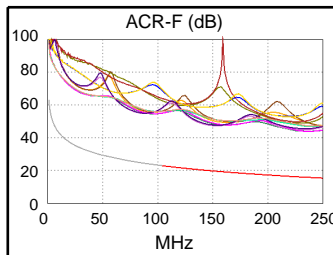

Wire Map (T568B)
PASS

Worst Case Margin Worst Case Value

PASS	MAIN	SR	MAIN	SR
Worst Pair	12-36	36-78	36-45	36-45
NEXT (dB)	25.3	25.0	33.5	32.8
Freq. (MHz)	3.1	3.9	250.0	236.5
Limit (dB)	64.8	63.3	33.1	33.5
Worst Pair	36	36	36	36
PS NEXT (dB)	23.8	23.7	33.5	32.8
Freq. (MHz)	3.3	3.3	250.0	246.5
Limit (dB)	62.0	62.0	30.2	30.3

PASS	MAIN	SR	MAIN	SR
Worst Pair	36-78	78-36	45-12	45-12
ACR-F (dB)	27.6	27.7	28.0	27.8
Freq. (MHz)	147.5	147.5	236.0	231.5
Limit (dB)	19.9	19.9	15.8	16.0
Worst Pair	45	45	45	45
PS ACR-F (dB)	28.4	28.5	28.4	28.6
Freq. (MHz)	231.5	231.0	231.5	236.5
Limit (dB)	13.0	13.0	13.0	12.8

N/A	MAIN	SR	MAIN	SR
Worst Pair	36-78	36-78	36-45	36-45
ACR-N (dB)	28.7	28.3	68.9	67.1
Freq. (MHz)	2.4	2.3	250.0	236.5
Limit (dB)	61.9	61.9	-2.8	-1.3
Worst Pair	36	36	36	36
PS ACR-N (dB)	27.3	27.2	69.0	68.0
Freq. (MHz)	3.3	3.3	250.0	246.5
Limit (dB)	58.4	58.4	-5.8	-5.4