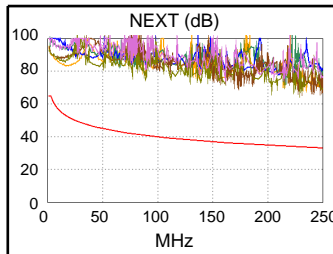

Cable ID: CAT6-SFTP-5FT

Date / Time: 10/31/2018 04:29:01 PM
Headroom 25.0 dB (NEXT 36-78)
 Test Limit: TIA Cat 6 Channel
 Cable Type: Cat 6 S/FTP
 NVP: 70.0%

Operator: KARIM
 Software Version: 2.7800
 Limits Version: 1.9500
 Calibration Date:
 Main (Tester): 11/01/2016
 Remote (Tester): 11/01/2016

Test Summary: PASS

Model: DTX-1800
 Main S/N: 3178039
 Remote S/N: 3178046
 Main Adapter: DTX-CHA002
 Remote Adapter: DTX-CHA002

Length (ft), Limit 328	[Pair 12]	5
Prop. Delay (ns), Limit 555	[Pair 12]	6
Delay Skew (ns), Limit 50	[Pair 12]	0
Resistance (ohms)	[Pair 12]	0.6
Insertion Loss Margin (dB)	[Pair 12]	34.7
Frequency (MHz)	[Pair 12]	242.0
Limit (dB)	[Pair 12]	35.3

Wire Map (T568B)
PASS

Worst Case Margin Worst Case Value

PASS	MAIN	SR	MAIN	SR
Worst Pair	12-36	36-78	36-45	36-45
NEXT (dB)	25.3	25.0	33.5	32.8
Freq. (MHz)	3.1	3.9	250.0	236.5
Limit (dB)	64.8	63.3	33.1	33.5
Worst Pair	36	36	36	36
PS NEXT (dB)	23.8	23.7	33.5	32.8
Freq. (MHz)	3.3	3.3	250.0	246.5
Limit (dB)	62.0	62.0	30.2	30.3

PASS	MAIN	SR	MAIN	SR
Worst Pair	36-78	78-36	45-12	45-12
ACR-F (dB)	27.6	27.7	28.0	27.8
Freq. (MHz)	147.5	147.5	236.0	231.5
Limit (dB)	19.9	19.9	15.8	16.0
Worst Pair	45	45	45	45
PS ACR-F (dB)	28.4	28.5	28.4	28.6
Freq. (MHz)	231.5	231.0	231.5	236.5
Limit (dB)	13.0	13.0	13.0	12.8