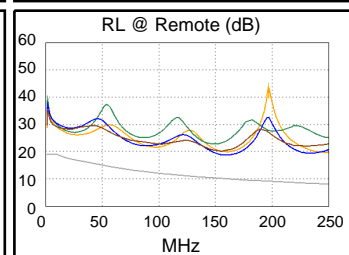

N/A	MAIN	SR	MAIN	SR
Worst Pair	45	45	45	45
RL (dB)	8.7	8.7	8.7	8.7
Freq. (MHz)	155.5	155.0	155.5	157.0
Limit (dB)	10.1	10.1	10.1	10.0