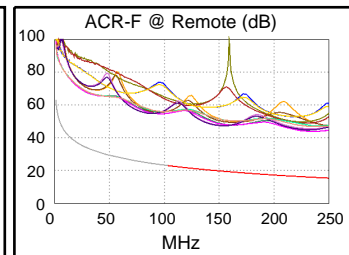

Wire Map (T568B)
PASS

Worst Case Margin Worst Case Value

PASS	MAIN	SR	MAIN	SR
Worst Pair	12-36	36-78	36-45	36-45
NEXT (dB)	25.3	25.0	33.5	32.8
Freq. (MHz)	3.1	3.9	250.0	236.5
Limit (dB)	64.8	63.3	33.1	33.5
Worst Pair	36	36	36	36
PS NEXT (dB)	23.8	23.7	33.5	32.8
Freq. (MHz)	3.3	3.3	250.0	246.5
Limit (dB)	62.0	62.0	30.2	30.3

PASS	MAIN	SR	MAIN	SR
Worst Pair	36-78	78-36	45-12	45-12
ACR-F (dB)	27.6	27.7	28.0	27.8
Freq. (MHz)	147.5	147.5	236.0	231.5
Limit (dB)	19.9	19.9	15.8	16.0
Worst Pair	45	45	45	45
PS ACR-F (dB)	28.4	28.5	28.4	28.6
Freq. (MHz)	231.5	231.0	231.5	236.5
Limit (dB)	13.0	13.0	13.0	12.8

N/A	MAIN	SR	MAIN	SR
Worst Pair	36-78	36-78	36-45	36-45
ACR-N (dB)	28.7	28.3	68.9	67.1
Freq. (MHz)	2.4	2.3	250.0	236.5
Limit (dB)	61.9	61.9	-2.8	-1.3
Worst Pair	36	36	36	36
PS ACR-N (dB)	27.3	27.2	69.0	68.0
Freq. (MHz)	3.3	3.3	250.0	246.5
Limit (dB)	58.4	58.4	-5.8	-5.4