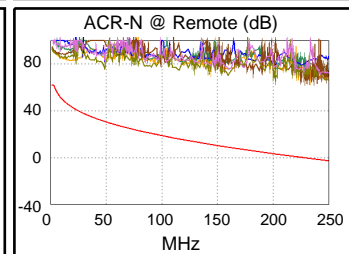

Test Summary: PASS

Model: DTX-1800
 Main S/N: 3178039
 Remote S/N: 3178046
 Main Adapter: DTX-CHA002
 Remote Adapter: DTX-CHA002

Length (ft), Limit 328	[Pair 12]	5
Prop. Delay (ns), Limit 555	[Pair 12]	6
Delay Skew (ns), Limit 50	[Pair 12]	0
Resistance (ohms)	[Pair 12]	0.6
Insertion Loss Margin (dB)	[Pair 12]	34.7
Frequency (MHz)	[Pair 12]	242.0
Limit (dB)	[Pair 12]	35.3

Wire Map (T568B)
PASS

Worst Case Margin Worst Case Value

PASS	MAIN	SR	MAIN	SR
Worst Pair	12-36	36-78	36-45	36-45
NEXT (dB)	25.3	25.0	33.5	32.8
Freq. (MHz)	3.1	3.9	250.0	236.5
Limit (dB)	64.8	63.3	33.1	33.5
Worst Pair	36	36	36	36
PS NEXT (dB)	23.8	23.7	33.5	32.8
Freq. (MHz)	3.3	3.3	250.0	246.5
Limit (dB)	62.0	62.0	30.2	30.3

PASS	MAIN	SR	MAIN	SR
Worst Pair	36-78	78-36	45-12	45-12
ACR-F (dB)	27.6	27.7	28.0	27.8
Freq. (MHz)	147.5	147.5	236.0	231.5
Limit (dB)	19.9	19.9	15.8	16.0
Worst Pair	45	45	45	45
PS ACR-F (dB)	28.4	28.5	28.4	28.6
Freq. (MHz)	231.5	231.0	231.5	236.5
Limit (dB)	13.0	13.0	13.0	12.8

N/A	MAIN	SR	MAIN	SR
Worst Pair	36-78	36-78	36-45	36-45
ACR-N (dB)	28.7	28.3	68.9	67.1
Freq. (MHz)	2.4	2.3	250.0	236.5
Limit (dB)	61.9	61.9	-2.8	-1.3
Worst Pair	36	36	36	36
PS ACR-N (dB)	27.3	27.2	69.0	68.0
Freq. (MHz)	3.3	3.3	250.0	246.5
Limit (dB)	58.4	58.4	-5.8	-5.4