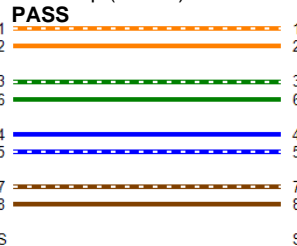

Worst Case Margin Worst Case Value