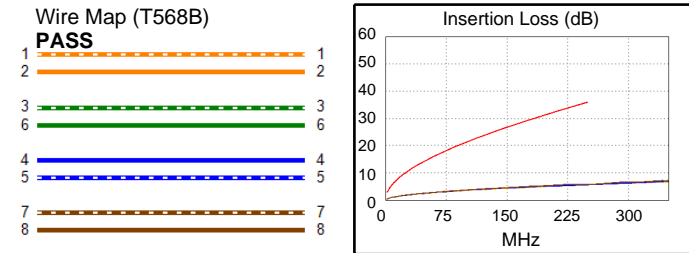

Cable ID: 70646

Date / Time: 01/09/2018 11:24:56 AM
Headroom 10.0 dB (NEXT 12-36)
Test Limit: TIA Cat 6 Channel
 Cable Type: Cat 6 U/UTP
 NVP: 69.0%

Software Version: V5.2 Build 1
 Limits Version: V6.1
 Calibration Start Date:
 Main (Module): 06/29/2017
 Remote (Module): 06/29/2017

Test Summary: PASS

Model: DSX-5000
 Main S/N: 3716097
 Remote S/N: 3759055
 Main Adapter: DSX-CHA004
 Remote Adapter: DSX-CHA004

Length (ft), Limit 328	[Pair 12]	50
Prop. Delay (ns), Limit 555	[Pair 36]	78
Delay Skew (ns), Limit 50	[Pair 36]	3
Resistance (ohms)	[Pair 36]	2.59
Insertion Loss Margin (dB)	[Pair 78]	30.0
Frequency (MHz)	[Pair 78]	250.0
Limit (dB)	[Pair 78]	35.9