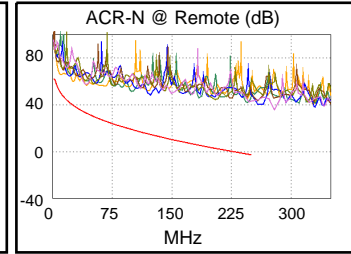

Test Summary: PASS

Model: DSX-5000
 Main S/N: 3716097
 Remote S/N: 3759055
 Main Adapter: DSX-CHA004
 Remote Adapter: DSX-CHA004

Length (ft), Limit 328	[Pair 12]	50
Prop. Delay (ns), Limit 555	[Pair 36]	78
Delay Skew (ns), Limit 50	[Pair 36]	3
Resistance (ohms)	[Pair 36]	2.59
Insertion Loss Margin (dB)	[Pair 78]	30.0
Frequency (MHz)	[Pair 78]	250.0
Limit (dB)	[Pair 78]	35.9

Worst Case Margin Worst Case Value

PASS	MAIN	SR	MAIN	SR
Worst Pair	12-36	12-36	36-45	12-45
NEXT (dB)	10.6	10.0	13.6	14.2
Freq. (MHz)	10.9	9.1	224.5	245.5
Limit (dB)	56.0	57.2	33.9	33.3
Worst Pair	36	36	45	45
PS NEXT (dB)	12.8	12.0	15.8	14.6
Freq. (MHz)	11.5	10.6	225.0	247.0
Limit (dB)	53.0	53.6	31.0	30.2

PASS	MAIN	SR	MAIN	SR
Worst Pair	36-12	12-36	36-12	12-36
ACR-F (dB)	18.3	18.2	18.3	18.3
Freq. (MHz)	214.5	213.5	214.5	214.5
Limit (dB)	16.6	16.7	16.6	16.6
Worst Pair	12	12	12	12
PS ACR-F (dB)	18.5	19.2	18.5	19.2
Freq. (MHz)	214.5	214.5	214.5	214.5
Limit (dB)	13.6	13.6	13.6	13.6

N/A	MAIN	SR	MAIN	SR
Worst Pair	12-36	12-36	36-45	12-45
ACR-N (dB)	16.1	14.9	41.9	44.1
Freq. (MHz)	10.9	8.5	224.5	245.5
Limit (dB)	49.4	51.9	0.2	-2.3
Worst Pair	36	36	45	45
PS ACR-N (dB)	18.3	16.9	46.5	44.5
Freq. (MHz)	10.6	7.8	246.0	247.0
Limit (dB)	47.0	50.3	-5.3	-5.4