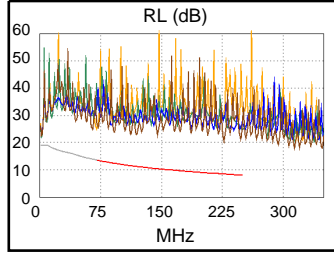

PASS	MAIN	SR	MAIN	SR
Worst Pair	78	12	78	12
RL (dB)	11.3	9.5	11.7	13.0
Freq. (MHz)	92.0	70.8	227.5	239.0
Limit (dB)	12.4	13.5	8.4	8.2