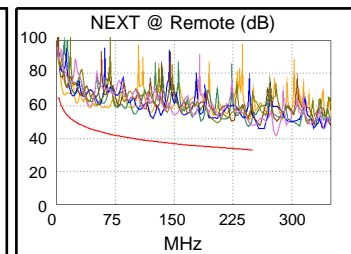

Cable ID: 70646

Date / Time: 01/09/2018 11:24:56 AM
Headroom 10.0 dB (NEXT 12-36)
Test Limit: TIA Cat 6 Channel
 Cable Type: Cat 6 U/UTP
 NVP: 69.0%

Software Version: V5.2 Build 1
 Limits Version: V6.1
 Calibration Start Date:
 Main (Module): 06/29/2017
 Remote (Module): 06/29/2017

Test Summary: PASS

Model: DSX-5000
 Main S/N: 3716097
 Remote S/N: 3759055
 Main Adapter: DSX-CHA004
 Remote Adapter: DSX-CHA004

Length (ft), Limit 328	[Pair 12]	50
Prop. Delay (ns), Limit 555	[Pair 36]	78
Delay Skew (ns), Limit 50	[Pair 36]	3
Resistance (ohms)	[Pair 36]	2.59
Insertion Loss Margin (dB)	[Pair 78]	30.0
Frequency (MHz)	[Pair 78]	250.0
Limit (dB)	[Pair 78]	35.9

Worst Case Margin Worst Case Value

PASS	MAIN	SR	MAIN	SR
Worst Pair	12-36	12-36	36-45	12-45
NEXT (dB)	10.6	10.0	13.6	14.2
Freq. (MHz)	10.9	9.1	224.5	245.5
Limit (dB)	56.0	57.2	33.9	33.3
Worst Pair	36	36	45	45
PS NEXT (dB)	12.8	12.0	15.8	14.6
Freq. (MHz)	11.5	10.6	225.0	247.0
Limit (dB)	53.0	53.6	31.0	30.2

PASS	MAIN	SR	MAIN	SR
Worst Pair	36-12	12-36	36-12	12-36
ACR-F (dB)	18.3	18.2	18.3	18.3
Freq. (MHz)	214.5	213.5	214.5	214.5
Limit (dB)	16.6	16.7	16.6	16.6
Worst Pair	12	12	12	12
PS ACR-F (dB)	18.5	19.2	18.5	19.2
Freq. (MHz)	214.5	214.5	214.5	214.5
Limit (dB)	13.6	13.6	13.6	13.6