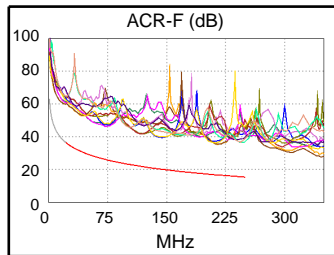

Cable ID: 70646

Date / Time: 01/09/2018 11:24:56 AM
Headroom 10.0 dB (NEXT 12-36)
Test Limit: TIA Cat 6 Channel
 Cable Type: Cat 6 U/UTP
 NVP: 69.0%

Software Version: V5.2 Build 1
 Limits Version: V6.1
 Calibration Start Date:
 Main (Module): 06/29/2017
 Remote (Module): 06/29/2017

Test Summary: PASS

Model: DSX-5000
 Main S/N: 3716097
 Remote S/N: 3759055
 Main Adapter: DSX-CHA004
 Remote Adapter: DSX-CHA004

Length (ft), Limit 328	[Pair 12]	50
Prop. Delay (ns), Limit 555	[Pair 36]	78
Delay Skew (ns), Limit 50	[Pair 36]	3
Resistance (ohms)	[Pair 36]	2.59
Insertion Loss Margin (dB)	[Pair 78]	30.0
Frequency (MHz)	[Pair 78]	250.0
Limit (dB)	[Pair 78]	35.9

Worst Case Margin Worst Case Value

PASS	MAIN	SR	MAIN	SR
Worst Pair	12-36	12-36	36-45	12-45
NEXT (dB)	10.6	10.0	13.6	14.2
Freq. (MHz)	10.9	9.1	224.5	245.5
Limit (dB)	56.0	57.2	33.9	33.3
Worst Pair	36	36	45	45
PS NEXT (dB)	12.8	12.0	15.8	14.6
Freq. (MHz)	11.5	10.6	225.0	247.0
Limit (dB)	53.0	53.6	31.0	30.2

PASS	MAIN	SR	MAIN	SR
Worst Pair	36-12	12-36	36-12	12-36
ACR-F (dB)	18.3	18.2	18.3	18.3
Freq. (MHz)	214.5	213.5	214.5	214.5
Limit (dB)	16.6	16.7	16.6	16.6
Worst Pair	12	12	12	12
PS ACR-F (dB)	18.5	19.2	18.5	19.2
Freq. (MHz)	214.5	214.5	214.5	214.5
Limit (dB)	13.6	13.6	13.6	13.6