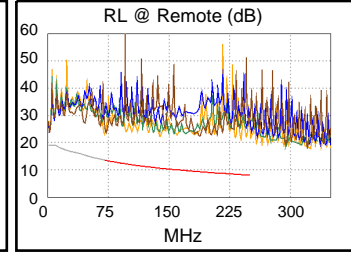

PASS	MAIN	SR	MAIN	SR
Worst Pair	78	12	78	12
RL (dB)	11.3	9.5	11.7	13.0
Freq. (MHz)	92.0	70.8	227.5	239.0
Limit (dB)	12.4	13.5	8.4	8.2