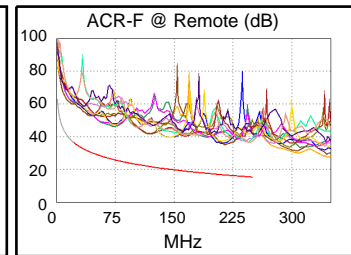

Cable ID: 70646

Date / Time: 01/09/2018 11:24:56 AM
Headroom 10.0 dB (NEXT 12-36)
Test Limit: TIA Cat 6 Channel
 Cable Type: Cat 6 U/UTP
 NVP: 69.0%

Software Version: V5.2 Build 1
 Limits Version: V6.1
 Calibration Start Date:
 Main (Module): 06/29/2017
 Remote (Module): 06/29/2017

Test Summary: PASS

Model: DSX-5000
 Main S/N: 3716097
 Remote S/N: 3759055
 Main Adapter: DSX-CHA004
 Remote Adapter: DSX-CHA004

Length (ft), Limit 328	[Pair 12]	50
Prop. Delay (ns), Limit 555	[Pair 36]	78
Delay Skew (ns), Limit 50	[Pair 36]	3
Resistance (ohms)	[Pair 36]	2.59
Insertion Loss Margin (dB)	[Pair 78]	30.0
Frequency (MHz)	[Pair 78]	250.0
Limit (dB)	[Pair 78]	35.9

Worst Case Margin Worst Case Value

PASS	MAIN	SR	MAIN	SR
Worst Pair	12-36	12-36	36-45	12-45
NEXT (dB)	10.6	10.0	13.6	14.2
Freq. (MHz)	10.9	9.1	224.5	245.5
Limit (dB)	56.0	57.2	33.9	33.3
Worst Pair	36	36	45	45
PS NEXT (dB)	12.8	12.0	15.8	14.6
Freq. (MHz)	11.5	10.6	225.0	247.0
Limit (dB)	53.0	53.6	31.0	30.2

PASS	MAIN	SR	MAIN	SR
Worst Pair	36-12	12-36	36-12	12-36
ACR-F (dB)	18.3	18.2	18.3	18.3
Freq. (MHz)	214.5	213.5	214.5	214.5
Limit (dB)	16.6	16.7	16.6	16.6
Worst Pair	12	12	12	12
PS ACR-F (dB)	18.5	19.2	18.5	19.2
Freq. (MHz)	214.5	214.5	214.5	214.5
Limit (dB)	13.6	13.6	13.6	13.6