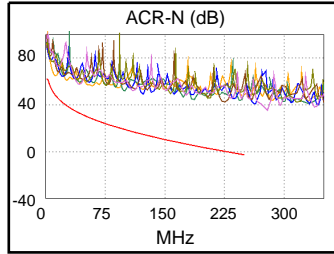

Test Summary: PASS

Model: DSX-5000
 Main S/N: 3716097
 Remote S/N: 3759055
 Main Adapter: DSX-CHA004
 Remote Adapter: DSX-CHA004

Length (ft), Limit 328	[Pair 12]	50
Prop. Delay (ns), Limit 555	[Pair 36]	78
Delay Skew (ns), Limit 50	[Pair 36]	3
Resistance (ohms)	[Pair 36]	2.59
Insertion Loss Margin (dB)	[Pair 78]	30.0
Frequency (MHz)	[Pair 78]	250.0
Limit (dB)	[Pair 78]	35.9

Worst Case Margin Worst Case Value

PASS	MAIN	SR	MAIN	SR
Worst Pair	12-36	12-36	36-45	12-45
NEXT (dB)	10.6	10.0	13.6	14.2
Freq. (MHz)	10.9	9.1	224.5	245.5
Limit (dB)	56.0	57.2	33.9	33.3
Worst Pair	36	36	45	45
PS NEXT (dB)	12.8	12.0	15.8	14.6
Freq. (MHz)	11.5	10.6	225.0	247.0
Limit (dB)	53.0	53.6	31.0	30.2

PASS	MAIN	SR	MAIN	SR
Worst Pair	36-12	12-36	36-12	12-36
ACR-F (dB)	18.3	18.2	18.3	18.3
Freq. (MHz)	214.5	213.5	214.5	214.5
Limit (dB)	16.6	16.7	16.6	16.6
Worst Pair	12	12	12	12
PS ACR-F (dB)	18.5	19.2	18.5	19.2
Freq. (MHz)	214.5	214.5	214.5	214.5
Limit (dB)	13.6	13.6	13.6	13.6

N/A	MAIN	SR	MAIN	SR
Worst Pair	12-36	12-36	36-45	12-45
ACR-N (dB)	16.1	14.9	41.9	44.1
Freq. (MHz)	10.9	8.5	224.5	245.5
Limit (dB)	49.4	51.9	0.2	-2.3
Worst Pair	36	36	45	45
PS ACR-N (dB)	18.3	16.9	46.5	44.5
Freq. (MHz)	10.6	7.8	246.0	247.0
Limit (dB)	47.0	50.3	-5.3	-5.4