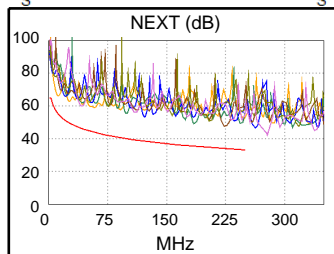

Test Summary: PASS

Model: DSX-5000
 Main S/N: 3716097
 Remote S/N: 3759055
 Main Adapter: DSX-CHA004
 Remote Adapter: DSX-CHA004

Length (ft), Limit 328	[Pair 12]	50
Prop. Delay (ns), Limit 555	[Pair 36]	78
Delay Skew (ns), Limit 50	[Pair 36]	3
Resistance (ohms)	[Pair 36]	2.59
Insertion Loss Margin (dB)	[Pair 78]	30.0
Frequency (MHz)	[Pair 78]	250.0
Limit (dB)	[Pair 78]	35.9

Worst Case Margin Worst Case Value

PASS	MAIN	SR	MAIN	SR
Worst Pair	12-36	12-36	36-45	12-45
NEXT (dB)	10.6	10.0	13.6	14.2
Freq. (MHz)	10.9	9.1	224.5	245.5
Limit (dB)	56.0	57.2	33.9	33.3
Worst Pair	36	36	45	45
PS NEXT (dB)	12.8	12.0	15.8	14.6
Freq. (MHz)	11.5	10.6	225.0	247.0
Limit (dB)	53.0	53.6	31.0	30.2

PASS	MAIN	SR	MAIN	SR
Worst Pair	36-12	12-36	36-12	12-36
ACR-F (dB)	18.3	18.2	18.3	18.3
Freq. (MHz)	214.5	213.5	214.5	214.5
Limit (dB)	16.6	16.7	16.6	16.6
Worst Pair	12	12	12	12
PS ACR-F (dB)	18.5	19.2	18.5	19.2
Freq. (MHz)	214.5	214.5	214.5	214.5
Limit (dB)	13.6	13.6	13.6	13.6