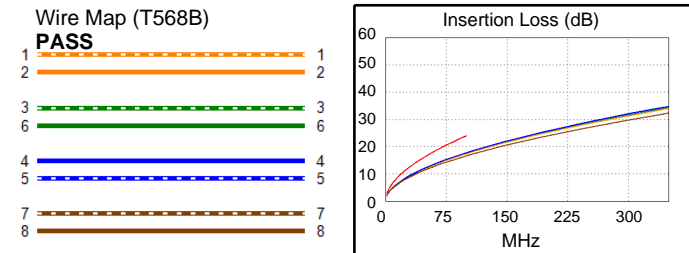

Software Version: V6.5 Build 5

Calibration Date: 02/24/2021

Adapter: DSX-8000R (DSX-CHA804)

S/N: 21041393

Length (ft), Limit 328	[Pair 7,8]	207
Prop. Delay (ns), Limit 555	[Pair 3,6]	319
Delay Skew (ns), Limit 50	[Pair 3,6]	14
Resistance (ohms), Limit 25.00	[Pair 3,6]	16.81
Resist. Unbal. (ohms), Limit 0.490	[Pair 1,2]	0.121
Resist. P2P Unbal. (ohms), Limit 0.580	[Pair 3,6-7,8]	0.190
Insertion Loss Margin (dB)	[Pair 3,6]	6.2
Frequency (MHz)	[Pair 3,6]	100.0
Limit (dB)	[Pair 3,6]	24.0