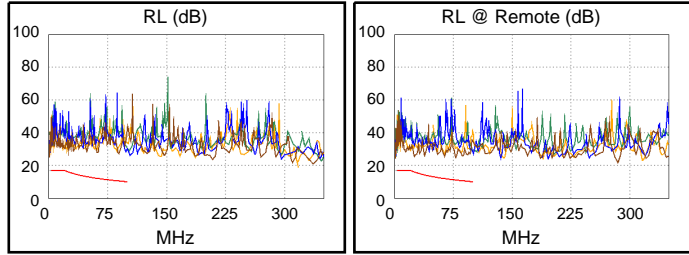

Compliant Network Standards:

10BASE-T	100BASE-TX	100BASE-T4
1000BASE-T	2.5GBASE-T	ATM-25
ATM-51	ATM-155	100VG-AnyLan
TR-4	TR-16 Active	TR-16 Passive