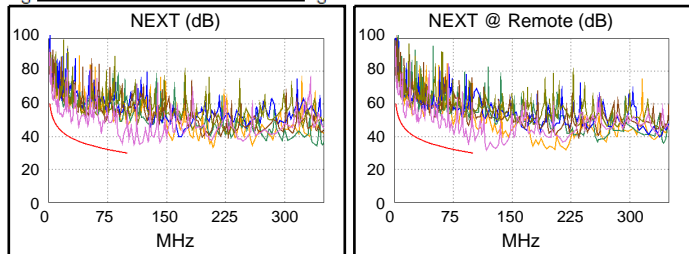

Software Version: V6.5 Build 5

Calibration Date: 02/24/2021

Adapter: DSX-8000R (DSX-CHA804)

S/N: 21041393

Length (ft), Limit 328	[Pair 7,8]	207
Prop. Delay (ns), Limit 555	[Pair 3,6]	319
Delay Skew (ns), Limit 50	[Pair 3,6]	14
Resistance (ohms), Limit 25.00	[Pair 3,6]	16.81
Resist. Unbal. (ohms), Limit 0.490	[Pair 1,2]	0.121
Resist. P2P Unbal. (ohms), Limit 0.580	[Pair 3,6-7,8]	0.190
Insertion Loss Margin (dB)	[Pair 3,6]	6.2
Frequency (MHz)	[Pair 3,6]	100.0
Limit (dB)	[Pair 3,6]	24.0

Worst Case Margin Worst Case Value

PASS	MAIN	SR	MAIN	SR
Worst Pair	4,5-7,8	4,5-7,8	4,5-7,8	4,5-7,8
NEXT (dB)	5.3	5.2	5.3	5.2
Freq. (MHz)	93.8	94.3	93.8	94.3
Limit (dB)	30.6	30.5	30.6	30.5
Worst Pair	4,5	4,5	4,5	4,5
PS NEXT (dB)	8.2	7.7	8.2	7.7
Freq. (MHz)	93.8	94.0	93.8	94.0
Limit (dB)	27.6	27.5	27.6	27.5