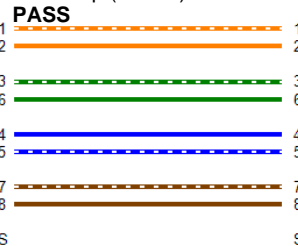

Worst Case Margin Worst Case Value