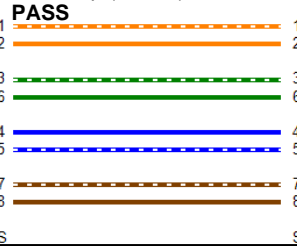

Cable ID: 70602

Date / Time: 01/08/2018 08:56:09 AM
Headroom 6.1 dB (NEXT 36-45)
Test Limit: TIA Patch Cord Cat6 1.5m
 Cable Type: Cat 6 U/UTP
 NVP: 69.0%

Software Version: V5.2 Build 1
 Limits Version: V6.1
 Calibration Start Date:
 Main (Module): 06/29/2017
 Remote (Module): 06/29/2017

Test Summary: PASS

Model: DSX-5000
 Main S/N: 3716097
 Remote S/N: 3759055
 Main Adapter: DSX-PC6
 Remote Adapter: DSX-PC6

Length (ft)	[Pair 78]	4
Prop. Delay (ns)	[Pair 36]	7
Delay Skew (ns)	[Pair 12]	1
Resistance (ohms)	[Pair 12]	0.00

Wire Map (T568B)

Worst Case Margin Worst Case Value

PASS	MAIN	SR	MAIN	SR
Worst Pair	12-45	36-45	12-45	36-45
NEXT (dB)	6.5	6.1	6.7	6.3
Freq. (MHz)	200.0	242.5	203.5	246.0
Limit (dB)	40.9	39.3	40.7	39.1

PASS	MAIN	SR	MAIN	SR
Worst Pair	45	45	45	45
RL (dB)	7.5	7.6	7.6	7.7
Freq. (MHz)	220.0	225.0	224.0	228.0
Limit (dB)	14.6	14.5	14.5	14.4