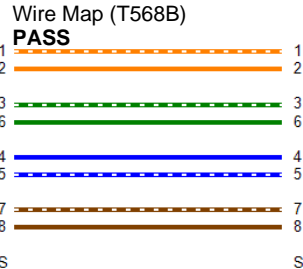

**Cable ID: 71881**

Date / Time: 06/21/2018 02:46:14 PM  
**Headroom 4.5 dB (NEXT 36-45)**  
**Test Limit: TIA Patch Cord Cat6 1.2m**  
 Cable Type: Cat 6 U/UTP  
 NVP: 69.0%

Software Version: V5.5 Build 2  
 Limits Version: V6.3  
 Calibration Start Date:  
 Main (Module): 05/03/2018  
 Remote (Module): 05/03/2018

**Test Summary: PASS**

Model: DSX-5000  
 Main S/N: 18020054  
 Remote S/N: 18020055  
 Main Adapter: DSX-PC6  
 Remote Adapter: DSX-PC6

Length (ft)	[Pair 78]	4
Prop. Delay (ns)	[Pair 36]	7
Delay Skew (ns)	[Pair 12]	1
Resistance (ohms)	[Pair 45]	0.80

	Worst Case Margin		Worst Case Value	
<b>PASS</b>	MAIN	SR	MAIN	SR
Worst Pair	36-45	36-45	36-45	12-45
<b>NEXT (dB)</b>	4.5	4.9	4.5	5.0
Freq. (MHz)	250.0	71.0	250.0	250.0
Limit (dB)	39.0	49.6	39.0	39.0

<b>PASS</b>	MAIN	SR	MAIN	SR
Worst Pair	12	12	12	12
<b>RL (dB)</b>	6.5	6.5	8.5	9.6
Freq. (MHz)	27.0	27.5	243.5	243.5
Limit (dB)	23.7	23.6	14.1	14.1