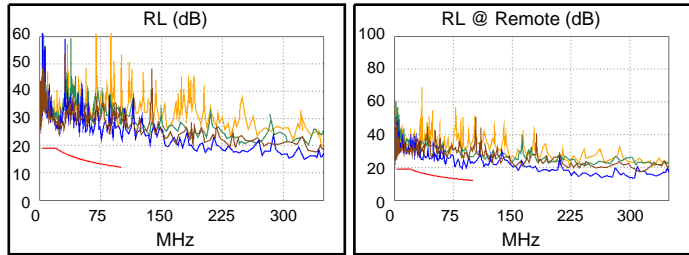

Compliant Network Standards:

10BASE-T	100BASE-TX	100BASE-T4
1000BASE-T	2.5GBASE-T	ATM-25
ATM-51	ATM-155	100VG-AnyLan
TR-4	TR-16 Active	TR-16 Passive