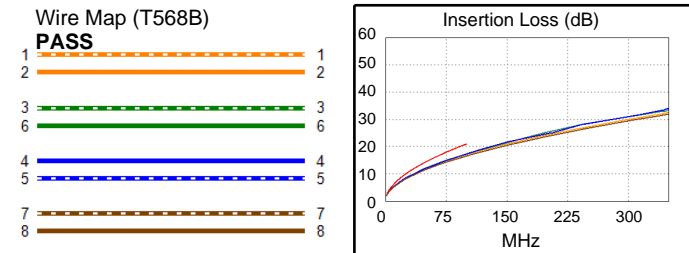

Cable ID: 4-FUTP-CAT5E-CM-90.2m

Test Limit: TIA Cat 5e Perm. Link (+All)

Limits Version: V7.5

Date / Time: 02/25/2021 01:18:39 PM

Headroom 5.4 dB (NEXT 3,6-4,5)

Cable Type: Cat 5e F/UTP

NVP: 69.0%

Main: Versiv

Software Version: V6.5 Build 5

Calibration Date: 02/24/2021

Adapter: DSX-8000R (DSX-PLA804)

S/N: 21049956

Length (ft), Limit 295	[Pair 7,8]	296
Prop. Delay (ns), Limit 498	[Pair 3,6]	461
Delay Skew (ns), Limit 44	[Pair 3,6]	25
Resistance (ohms), Limit 21.00	[Pair 3,6]	16.78
Resist. Unbal. (ohms), Limit 0.480	[Pair 7,8]	0.114
Resist. P2P Unbal. (ohms), Limit 0.580	[Pair 3,6-7,8]	0.158
Insertion Loss Margin (dB)	[Pair 3,6]	3.6
Frequency (MHz)	[Pair 3,6]	100.0
Limit (dB)	[Pair 3,6]	21.0