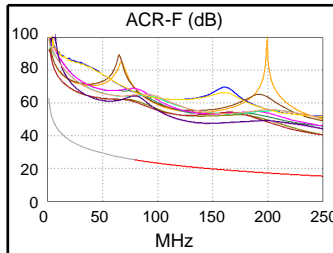

Wire Map (T568B)
PASS

Worst Case Margin Worst Case Value

PASS	MAIN	SR	MAIN	SR
Worst Pair	36-45	36-45	36-78	36-78
NEXT (dB)	27.8	27.5	34.2	33.0
Freq. (MHz)	1.9	2.1	215.0	222.5
Limit (dB)	65.0	65.0	34.2	34.0
Worst Pair	36	36	36	36
PS NEXT (dB)	28.4	27.7	37.7	34.8
Freq. (MHz)	3.3	2.1	247.5	242.0
Limit (dB)	62.0	62.0	30.2	30.4

PASS	MAIN	SR	MAIN	SR
Worst Pair	45-36	36-45	45-36	36-45
ACR-F (dB)	25.2	25.1	25.2	25.1
Freq. (MHz)	248.5	248.5	250.0	250.0
Limit (dB)	15.4	15.4	15.3	15.3
Worst Pair	36	36	36	36
PS ACR-F (dB)	26.4	26.3	26.4	26.3
Freq. (MHz)	248.5	250.0	250.0	250.0
Limit (dB)	12.4	12.3	12.3	12.3

N/A	MAIN	SR	MAIN	SR
Worst Pair	36-45	36-45	36-78	36-78
ACR-N (dB)	30.7	30.4	66.7	66.3
Freq. (MHz)	1.9	2.1	215.0	222.5
Limit (dB)	62.0	62.0	1.4	0.4
Worst Pair	36	36	36	36
PS ACR-N (dB)	31.8	30.6	73.1	69.8
Freq. (MHz)	1.9	2.1	247.5	242.0
Limit (dB)	59.0	59.0	-5.5	-4.9