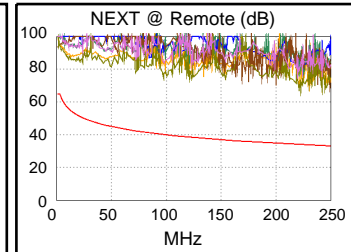

Cable ID: CAT6-SFTP-3FT

Date / Time: 10/31/2018 05:06:03 PM
Headroom 27.5 dB (NEXT 36-45)
Test Limit: TIA Cat 6 Channel
 Cable Type: Cat 6 S/FTP
 NVP: 70.0%

Operator: KARIM
 Software Version: 2.7800
 Limits Version: 1.9500
 Calibration Date:
 Main (Tester): 11/01/2016
 Remote (Tester): 11/01/2016

Test Summary: PASS

Model: DTX-1800
 Main S/N: 3178039
 Remote S/N: 3178046
 Main Adapter: DTX-CHA002
 Remote Adapter: DTX-CHA002

Length (ft), Limit 328	[Pair 12]	3
Prop. Delay (ns), Limit 555	[Pair 12]	4
Delay Skew (ns), Limit 50	[Pair 12]	0
Resistance (ohms)	[Pair 78]	0.4
Insertion Loss Margin (dB)	[Pair 12]	35.5
Frequency (MHz)	[Pair 12]	250.0
Limit (dB)	[Pair 12]	35.9

Wire Map (T568B)
PASS

Worst Case Margin Worst Case Value

PASS	MAIN	SR	MAIN	SR
Worst Pair	36-45	36-45	36-78	36-78
NEXT (dB)	27.8	27.5	34.2	33.0
Freq. (MHz)	1.9	2.1	215.0	222.5
Limit (dB)	65.0	65.0	34.2	34.0
Worst Pair	36	36	36	36
PS NEXT (dB)	28.4	27.7	37.7	34.8
Freq. (MHz)	3.3	2.1	247.5	242.0
Limit (dB)	62.0	62.0	30.2	30.4

PASS	MAIN	SR	MAIN	SR
Worst Pair	45-36	36-45	45-36	36-45
ACR-F (dB)	25.2	25.1	25.2	25.1
Freq. (MHz)	248.5	248.5	250.0	250.0
Limit (dB)	15.4	15.4	15.3	15.3
Worst Pair	36	36	36	36
PS ACR-F (dB)	26.4	26.3	26.4	26.3
Freq. (MHz)	248.5	250.0	250.0	250.0
Limit (dB)	12.4	12.3	12.3	12.3