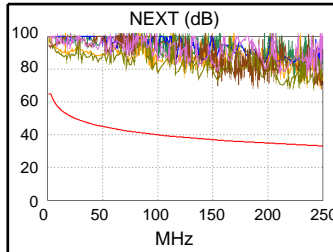

Cable ID: CAT6-SFTP-3FT

Date / Time: 10/31/2018 05:06:03 PM
Headroom 27.5 dB (NEXT 36-45)
Test Limit: TIA Cat 6 Channel
 Cable Type: Cat 6 S/FTP
 NVP: 70.0%

Operator: KARIM
 Software Version: 2.7800
 Limits Version: 1.9500
 Calibration Date:
 Main (Tester): 11/01/2016
 Remote (Tester): 11/01/2016

Test Summary: PASS

Model: DTX-1800
 Main S/N: 3178039
 Remote S/N: 3178046
 Main Adapter: DTX-CHA002
 Remote Adapter: DTX-CHA002

Length (ft), Limit 328	[Pair 12]	3
Prop. Delay (ns), Limit 555	[Pair 12]	4
Delay Skew (ns), Limit 50	[Pair 12]	0
Resistance (ohms)	[Pair 78]	0.4
Insertion Loss Margin (dB)	[Pair 12]	35.5
Frequency (MHz)	[Pair 12]	250.0
Limit (dB)	[Pair 12]	35.9

Wire Map (T568B)
PASS

Worst Case Margin Worst Case Value

PASS	MAIN	SR	MAIN	SR
Worst Pair	36-45	36-45	36-78	36-78
NEXT (dB)	27.8	27.5	34.2	33.0
Freq. (MHz)	1.9	2.1	215.0	222.5
Limit (dB)	65.0	65.0	34.2	34.0
Worst Pair	36	36	36	36
PS NEXT (dB)	28.4	27.7	37.7	34.8
Freq. (MHz)	3.3	2.1	247.5	242.0
Limit (dB)	62.0	62.0	30.2	30.4

PASS	MAIN	SR	MAIN	SR
Worst Pair	45-36	36-45	45-36	36-45
ACR-F (dB)	25.2	25.1	25.2	25.1
Freq. (MHz)	248.5	248.5	250.0	250.0
Limit (dB)	15.4	15.4	15.3	15.3
Worst Pair	36	36	36	36
PS ACR-F (dB)	26.4	26.3	26.4	26.3
Freq. (MHz)	248.5	250.0	250.0	250.0
Limit (dB)	12.4	12.3	12.3	12.3