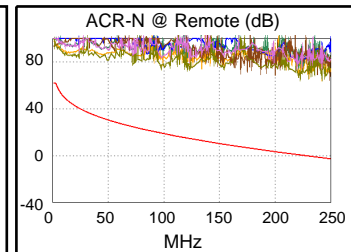

Test Summary: PASS

Model: DTX-1800
 Main S/N: 3178039
 Remote S/N: 3178046
 Main Adapter: DTX-CHA002
 Remote Adapter: DTX-CHA002

Length (ft), Limit 328	[Pair 12]	3
Prop. Delay (ns), Limit 555	[Pair 12]	4
Delay Skew (ns), Limit 50	[Pair 12]	0
Resistance (ohms)	[Pair 78]	0.4
Insertion Loss Margin (dB)	[Pair 12]	35.5
Frequency (MHz)	[Pair 12]	250.0
Limit (dB)	[Pair 12]	35.9

Wire Map (T568B)
PASS

Worst Case Margin Worst Case Value

PASS	MAIN	SR	MAIN	SR
Worst Pair	36-45	36-45	36-78	36-78
NEXT (dB)	27.8	27.5	34.2	33.0
Freq. (MHz)	1.9	2.1	215.0	222.5
Limit (dB)	65.0	65.0	34.2	34.0
Worst Pair	36	36	36	36
PS NEXT (dB)	28.4	27.7	37.7	34.8
Freq. (MHz)	3.3	2.1	247.5	242.0
Limit (dB)	62.0	62.0	30.2	30.4

PASS	MAIN	SR	MAIN	SR
Worst Pair	45-36	36-45	45-36	36-45
ACR-F (dB)	25.2	25.1	25.2	25.1
Freq. (MHz)	248.5	248.5	250.0	250.0
Limit (dB)	15.4	15.4	15.3	15.3
Worst Pair	36	36	36	36
PS ACR-F (dB)	26.4	26.3	26.4	26.3
Freq. (MHz)	248.5	250.0	250.0	250.0
Limit (dB)	12.4	12.3	12.3	12.3

N/A	MAIN	SR	MAIN	SR
Worst Pair	36-45	36-45	36-78	36-78
ACR-N (dB)	30.7	30.4	66.7	66.3
Freq. (MHz)	1.9	2.1	215.0	222.5
Limit (dB)	62.0	62.0	1.4	0.4
Worst Pair	36	36	36	36
PS ACR-N (dB)	31.8	30.6	73.1	69.8
Freq. (MHz)	1.9	2.1	247.5	242.0
Limit (dB)	59.0	59.0	-5.5	-4.9