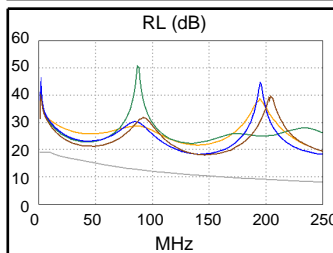

N/A	MAIN	SR	MAIN	SR
Worst Pair	78	78	78	45
RL (dB)	5.3	5.3	7.5	7.7
Freq. (MHz)	36.5	34.8	142.5	145.0
Limit (dB)	16.2	16.3	10.5	10.4