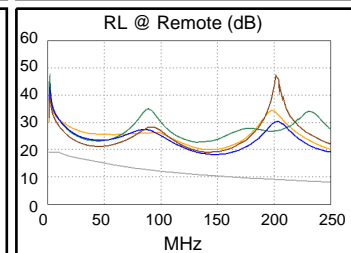

N/A	MAIN	SR	MAIN	SR
Worst Pair	78	78	78	45
RL (dB)	5.3	5.3	7.5	7.7
Freq. (MHz)	36.5	34.8	142.5	145.0
Limit (dB)	16.2	16.3	10.5	10.4