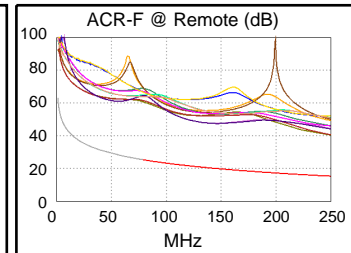

Wire Map (T568B)
PASS

Worst Case Margin Worst Case Value

PASS	MAIN	SR	MAIN	SR
Worst Pair	36-45	36-45	36-78	36-78
NEXT (dB)	27.8	27.5	34.2	33.0
Freq. (MHz)	1.9	2.1	215.0	222.5
Limit (dB)	65.0	65.0	34.2	34.0
Worst Pair	36	36	36	36
PS NEXT (dB)	28.4	27.7	37.7	34.8
Freq. (MHz)	3.3	2.1	247.5	242.0
Limit (dB)	62.0	62.0	30.2	30.4

PASS	MAIN	SR	MAIN	SR
Worst Pair	45-36	36-45	45-36	36-45
ACR-F (dB)	25.2	25.1	25.2	25.1
Freq. (MHz)	248.5	248.5	250.0	250.0
Limit (dB)	15.4	15.4	15.3	15.3
Worst Pair	36	36	36	36
PS ACR-F (dB)	26.4	26.3	26.4	26.3
Freq. (MHz)	248.5	250.0	250.0	250.0
Limit (dB)	12.4	12.3	12.3	12.3

N/A	MAIN	SR	MAIN	SR
Worst Pair	36-45	36-45	36-78	36-78
ACR-N (dB)	30.7	30.4	66.7	66.3
Freq. (MHz)	1.9	2.1	215.0	222.5
Limit (dB)	62.0	62.0	1.4	0.4
Worst Pair	36	36	36	36
PS ACR-N (dB)	31.8	30.6	73.1	69.8
Freq. (MHz)	1.9	2.1	247.5	242.0
Limit (dB)	59.0	59.0	-5.5	-4.9