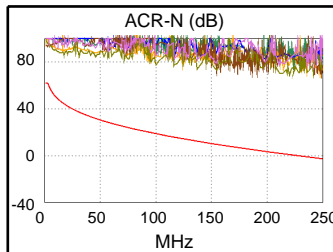

Test Summary: PASS

Model: DTX-1800
 Main S/N: 3178039
 Remote S/N: 3178046
 Main Adapter: DTX-CHA002
 Remote Adapter: DTX-CHA002

Length (ft), Limit 328	[Pair 12]	3
Prop. Delay (ns), Limit 555	[Pair 12]	4
Delay Skew (ns), Limit 50	[Pair 12]	0
Resistance (ohms)	[Pair 78]	0.4
Insertion Loss Margin (dB)	[Pair 12]	35.5
Frequency (MHz)	[Pair 12]	250.0
Limit (dB)	[Pair 12]	35.9

Wire Map (T568B)
PASS

Worst Case Margin Worst Case Value

PASS	MAIN	SR	MAIN	SR
Worst Pair	36-45	36-45	36-78	36-78
NEXT (dB)	27.8	27.5	34.2	33.0
Freq. (MHz)	1.9	2.1	215.0	222.5
Limit (dB)	65.0	65.0	34.2	34.0
Worst Pair	36	36	36	36
PS NEXT (dB)	28.4	27.7	37.7	34.8
Freq. (MHz)	3.3	2.1	247.5	242.0
Limit (dB)	62.0	62.0	30.2	30.4

PASS	MAIN	SR	MAIN	SR
Worst Pair	45-36	36-45	45-36	36-45
ACR-F (dB)	25.2	25.1	25.2	25.1
Freq. (MHz)	248.5	248.5	250.0	250.0
Limit (dB)	15.4	15.4	15.3	15.3
Worst Pair	36	36	36	36
PS ACR-F (dB)	26.4	26.3	26.4	26.3
Freq. (MHz)	248.5	250.0	250.0	250.0
Limit (dB)	12.4	12.3	12.3	12.3

N/A	MAIN	SR	MAIN	SR
Worst Pair	36-45	36-45	36-78	36-78
ACR-N (dB)	30.7	30.4	66.7	66.3
Freq. (MHz)	1.9	2.1	215.0	222.5
Limit (dB)	62.0	62.0	1.4	0.4
Worst Pair	36	36	36	36
PS ACR-N (dB)	31.8	30.6	73.1	69.8
Freq. (MHz)	1.9	2.1	247.5	242.0
Limit (dB)	59.0	59.0	-5.5	-4.9