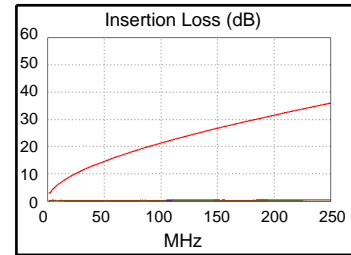

Worst Case Margin Worst Case Value