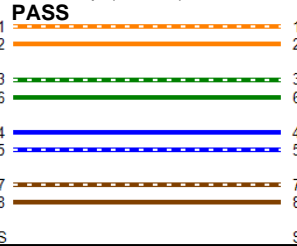

Cable ID: 70652

Date / Time: 01/31/2018 04:38:57 PM
Headroom 3.5 dB (NEXT 36-45) Test
 Limit: TIA Patch Cord Cat6 1m
 Cable Type: Cat 6 U/UTP
 NVP: 69.0%

Software Version: V5.2 Build 1
 Limits Version: V6.1
 Calibration Start Date:
 Main (Module): 06/29/2017
 Remote (Module): 06/29/2017

Test Summary: PASS

Model: DSX-5000
 Main S/N: 3716097
 Remote S/N: 3759055
 Main Adapter: DSX-PC6
 Remote Adapter: DSX-PC6

Length (ft)	[Pair 12]	3
Prop. Delay (ns)	[Pair 36]	5
Delay Skew (ns)	[Pair 12]	0
Resistance (ohms)	[Pair 12]	0.00

Wire Map (T568B)

Worst Case Margin Worst Case Value

PASS	MAIN	SR	MAIN	SR
Worst Pair	36-45	36-45	36-78	36-78
NEXT (dB)	3.5	3.8	5.0	4.9
Freq. (MHz)	181.5	179.0	250.0	249.5
Limit (dB)	41.3	41.4	38.6	38.7

PASS	MAIN	SR	MAIN	SR
Worst Pair	45	45	45	45
RL (dB)	1.5	1.5	1.6	1.5
Freq. (MHz)	205.0	205.0	206.0	205.0
Limit (dB)	14.9	14.9	14.8	14.9