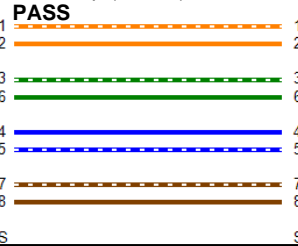

**Cable ID: 70594**

Date / Time: 01/08/2018 09:12:32 AM  
**Headroom 4.5 dB (NEXT 12-45)**  
**Test Limit: TIA Patch Cord Cat6 1.0m**  
 Cable Type: Cat 6 U/UTP  
 NVP: 69.0%

Software Version: V5.2 Build 1  
 Limits Version: V6.1  
 Calibration Start Date:  
 Main (Module): 06/29/2017  
 Remote (Module): 06/29/2017

**Test Summary: PASS**

Model: DSX-5000  
 Main S/N: 3716097  
 Remote S/N: 3759055  
 Main Adapter: DSX-PC6  
 Remote Adapter: DSX-PC6

Length (ft)	[Pair 12]	3
Prop. Delay (ns)	[Pair 36]	5
Delay Skew (ns)	[Pair 12]	0
Resistance (ohms)	[Pair 12]	0.00

Wire Map (T568B)

Worst Case Margin Worst Case Value

PASS	MAIN	SR	MAIN	SR
Worst Pair	12-45	12-45	12-45	12-45
<b>NEXT (dB)</b>	4.7	4.5	4.8	4.5
Freq. (MHz)	249.5	250.0	250.0	250.0
Limit (dB)	39.3	39.2	39.2	39.2