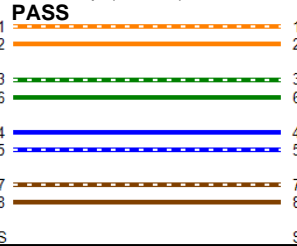

Cable ID: 71880

Date / Time: 02/10/2018 08:20:53 PM
Headroom 4.8 dB (NEXT 36-78)
Test Limit: TIA Patch Cord Cat6 0.9m
 Cable Type: Cat 6 U/UTP
 NVP: 69.0%

Software Version: V5.2 Build 1
 Limits Version: V6.1
 Calibration Start Date:
 Main (Module): 01/05/2018
 Remote (Module): 01/06/2018

Test Summary: PASS

Model: DSX-8000
 Main S/N: 1741135
 Remote S/N: 1741122
 Main Adapter: DSX-PC6
 Remote Adapter: DSX-PC6

Length (ft)	[Pair 12]	3
Prop. Delay (ns)	[Pair 45]	6
Delay Skew (ns)	[Pair 12]	0
Resistance (ohms)	[Pair 78]	0.52

Wire Map (T568B)

Worst Case Margin Worst Case Value

PASS	MAIN	SR	MAIN	SR
Worst Pair	36-78	36-78	36-78	12-45
NEXT (dB)	5.7	4.8	6.1	5.3
Freq. (MHz)	203.5	201.0	211.5	248.5
Limit (dB)	41.0	41.1	40.6	39.3

PASS	MAIN	SR	MAIN	SR
Worst Pair	45	45	36	36
RL (dB)	4.0	5.0	7.7	6.3
Freq. (MHz)	41.0	38.8	250.0	238.0
Limit (dB)	21.9	22.1	14.0	14.2