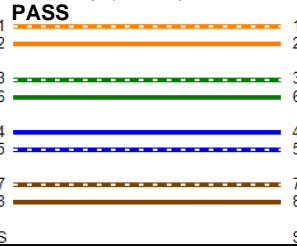

Cable ID: 70645

Date / Time: 01/08/2018 03:46:06 PM

Headroom 4.8 dB (NEXT 12-36)

Test Limit: TIA Patch Cord Cat6 10.0m

Cable Type: Cat 6 U/UTP

NVP: 69.0%

Software Version: V5.2 Build 1

Limits Version: V6.1

Remote Adapter: DSX-PC6

Length (ft)	[Pair 78]	35
Prop. Delay (ns)	[Pair 36]	56
Delay Skew (ns)	[Pair 36]	3
Resistance (ohms)	[Pair 45]	1.26

Wire Map (T568B)

Worst Case Margin Worst Case Value

PASS	MAIN	SR	MAIN	SR
Worst Pair	12-36	36-78	36-45	36-45
NEXT (dB)	4.8	5.9	6.1	6.3
Freq. (MHz)	167.5	102.0	247.5	247.0
Limit (dB)	40.6	44.3	37.7	37.7