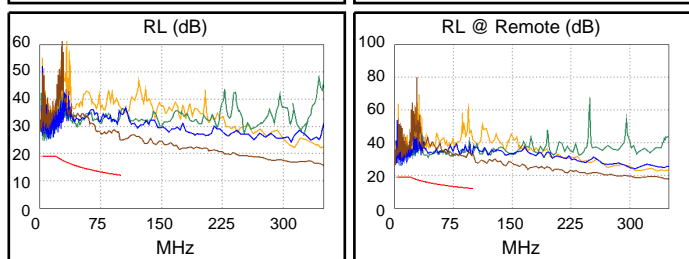

Compliant Network Standards:

10BASE-T	100BASE-TX	100BASE-T4
1000BASE-T	2.5GBASE-T	ATM-25
ATM-51	ATM-155	100VG-AnyLan
TR-4	TR-16 Active	TR-16 Passive