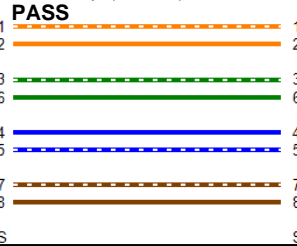

Cable ID: 70651

Date / Time: 01/31/2018 04:27:45 PM
Headroom 1.8 dB (NEXT 36-45)
Test Limit: TIA Patch Cord Cat6 0.5m
 Cable Type: Cat 6 U/UTP
 NVP: 69.0%

Software Version: V5.2 Build 1
 Limits Version: V6.1
 Calibration Start Date:
 Main (Module): 06/29/2017
 Remote (Module): 06/29/2017

Test Summary: PASS

Model: DSX-5000
 Main S/N: 3716097
 Remote S/N: 3759055
 Main Adapter: DSX-PC6
 Remote Adapter: DSX-PC6

Length (ft)	[Pair 12]	2
Prop. Delay (ns)	[Pair 45]	4
Delay Skew (ns)	[Pair 36]	1
Resistance (ohms)	[Pair 12]	0.00

Wire Map (T568B)

Worst Case Margin Worst Case Value

PASS	MAIN	SR	MAIN	SR
Worst Pair	36-45	36-45	36-45	36-45
NEXT (dB)	2.0	1.8	2.0	1.8
Freq. (MHz)	250.0	250.0	250.0	250.0
Limit (dB)	39.5	39.5	39.5	39.5

PASS	MAIN	SR	MAIN	SR
Worst Pair	45	45	45	36
RL (dB)	2.5	2.4	4.2	4.1
Freq. (MHz)	142.0	145.5	250.0	250.0
Limit (dB)	16.5	16.4	14.0	14.0