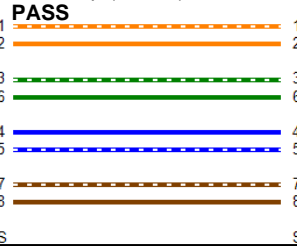

Cable ID: 71879

Date / Time: 06/21/2018 02:35:26 PM
Headroom 5.1 dB (NEXT 12-45) Test
 Limit: TIA Patch Cord Cat6 0.6m
 Cable Type: Cat 6 U/UTP
 NVP: 69.0%

Software Version: V5.5 Build 2
 Limits Version: V6.3
 Calibration Start Date:
 Main (Module): 05/03/2018
 Remote (Module): 05/03/2018

Test Summary: PASS

Model: DSX-5000
 Main S/N: 18020054
 Remote S/N: 18020055
 Main Adapter: DSX-PC6
 Remote Adapter: DSX-PC6

Length (ft)	[Pair 12]	2
Prop. Delay (ns)	[Pair 36]	4
Delay Skew (ns)	[Pair 36]	1
Resistance (ohms)	[Pair 36]	0.45

Wire Map (T568B)

Worst Case Margin Worst Case Value

PASS	MAIN	SR	MAIN	SR
Worst Pair	12-45	12-45	12-45	12-45
NEXT (dB)	5.3	5.1	5.6	5.3
Freq. (MHz)	229.5	229.5	237.0	234.5
Limit (dB)	40.0	40.0	39.7	39.8

PASS	MAIN	SR	MAIN	SR
Worst Pair	12	45	36	45
RL (dB)	9.0	9.2	10.2	9.2
Freq. (MHz)	54.0	250.0	244.5	250.0
Limit (dB)	20.7	14.0	14.1	14.0