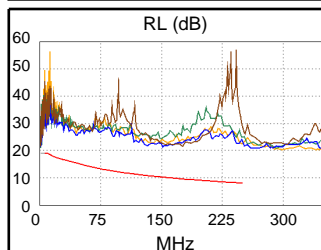

PASS	MAIN	SR	MAIN	SR
Worst Pair	45	45	45	36
RL (dB)	10.0	10.0	10.8	16.1
Freq. (MHz)	8.5	6.9	152.0	233.5
Limit (dB)	19.0	19.0	10.2	8.3