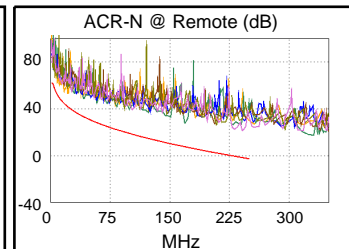

Remote Adapter: DSX-CHA004

Length (ft), Limit 328	[Pair 78]	200
Prop. Delay (ns), Limit 555	[Pair 36]	313
Delay Skew (ns), Limit 50	[Pair 36]	12
Resistance (ohms)	[Pair 36]	10.35
Insertion Loss Margin (dB)	[Pair 12]	15.9
Frequency (MHz)	[Pair 12]	250.0
Limit (dB)	[Pair 12]	35.9

Wire Map (T568B)

Worst Case Margin Worst Case Value

PASS	MAIN	SR	MAIN	SR
Worst Pair	12-36	45-78	45-78	45-78
NEXT (dB)	3.8	6.6	9.5	6.6
Freq. (MHz)	17.5	243.5	249.5	243.5
Limit (dB)	52.6	33.3	33.1	33.3
Worst Pair	36	36	78	78
PS NEXT (dB)	6.0	8.6	10.7	8.9
Freq. (MHz)	17.5	16.9	247.5	243.5
Limit (dB)	49.9	50.2	30.2	30.4

PASS	MAIN	SR	MAIN	SR
Worst Pair	78-12	12-78	78-12	12-78
ACR-F (dB)	5.3	5.4	5.3	5.4
Freq. (MHz)	170.5	170.5	170.5	170.5
Limit (dB)	18.6	18.6	18.6	18.6
Worst Pair	12	78	12	78
PS ACR-F (dB)	7.1	7.6	9.4	10.3
Freq. (MHz)	169.5	170.5	222.0	237.5
Limit (dB)	15.7	15.6	13.3	12.7

N/A	MAIN	SR	MAIN	SR
Worst Pair	12-36	12-36	45-78	45-78
ACR-N (dB)	7.1	10.5	25.6	22.4
Freq. (MHz)	17.5	16.9	249.5	243.5
Limit (dB)	44.2	44.6	-2.8	-2.1
Worst Pair	36	36	78	78
PS ACR-N (dB)	9.2	11.9	26.7	24.7
Freq. (MHz)	17.3	16.9	247.5	243.5
Limit (dB)	41.7	41.9	-5.5	-5.0