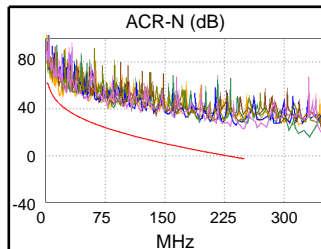

Remote Adapter: DSX-CHA004

Length (ft), Limit 328	[Pair 78]	200
Prop. Delay (ns), Limit 555	[Pair 36]	313
Delay Skew (ns), Limit 50	[Pair 36]	12
Resistance (ohms)	[Pair 36]	10.35
Insertion Loss Margin (dB)	[Pair 12]	15.9
Frequency (MHz)	[Pair 12]	250.0
Limit (dB)	[Pair 12]	35.9

Wire Map (T568B)

Worst Case Margin Worst Case Value

PASS	MAIN	SR	MAIN	SR
Worst Pair	12-36	45-78	45-78	45-78
NEXT (dB)	3.8	6.6	9.5	6.6
Freq. (MHz)	17.5	243.5	249.5	243.5
Limit (dB)	52.6	33.3	33.1	33.3
Worst Pair	36	36	78	78
PS NEXT (dB)	6.0	8.6	10.7	8.9
Freq. (MHz)	17.5	16.9	247.5	243.5
Limit (dB)	49.9	50.2	30.2	30.4

PASS	MAIN	SR	MAIN	SR
Worst Pair	78-12	12-78	78-12	12-78
ACR-F (dB)	5.3	5.4	5.3	5.4
Freq. (MHz)	170.5	170.5	170.5	170.5
Limit (dB)	18.6	18.6	18.6	18.6
Worst Pair	12	78	12	78
PS ACR-F (dB)	7.1	7.6	9.4	10.3
Freq. (MHz)	169.5	170.5	222.0	237.5
Limit (dB)	15.7	15.6	13.3	12.7

N/A	MAIN	SR	MAIN	SR
Worst Pair	12-36	12-36	45-78	45-78
ACR-N (dB)	7.1	10.5	25.6	22.4
Freq. (MHz)	17.5	16.9	249.5	243.5
Limit (dB)	44.2	44.6	-2.8	-2.1
Worst Pair	36	36	78	78
PS ACR-N (dB)	9.2	11.9	26.7	24.7
Freq. (MHz)	17.3	16.9	247.5	243.5
Limit (dB)	41.7	41.9	-5.5	-5.0