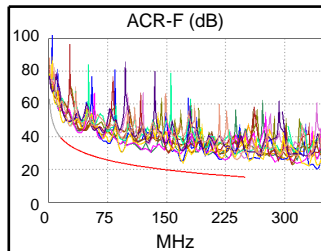

Remote Adapter: DSX-CHA004

Length (ft), Limit 328	[Pair 78]	200
Prop. Delay (ns), Limit 555	[Pair 36]	313
Delay Skew (ns), Limit 50	[Pair 36]	12
Resistance (ohms)	[Pair 36]	10.35
Insertion Loss Margin (dB)	[Pair 12]	15.9
Frequency (MHz)	[Pair 12]	250.0
Limit (dB)	[Pair 12]	35.9

Wire Map (T568B)

Worst Case Margin Worst Case Value

PASS	MAIN	SR	MAIN	SR
Worst Pair	12-36	45-78	45-78	45-78
NEXT (dB)	3.8	6.6	9.5	6.6
Freq. (MHz)	17.5	243.5	249.5	243.5
Limit (dB)	52.6	33.3	33.1	33.3
Worst Pair	36	36	78	78
PS NEXT (dB)	6.0	8.6	10.7	8.9
Freq. (MHz)	17.5	16.9	247.5	243.5
Limit (dB)	49.9	50.2	30.2	30.4

PASS	MAIN	SR	MAIN	SR
Worst Pair	78-12	12-78	78-12	12-78
ACR-F (dB)	5.3	5.4	5.3	5.4
Freq. (MHz)	170.5	170.5	170.5	170.5
Limit (dB)	18.6	18.6	18.6	18.6
Worst Pair	12	78	12	78
PS ACR-F (dB)	7.1	7.6	9.4	10.3
Freq. (MHz)	169.5	170.5	222.0	237.5
Limit (dB)	15.7	15.6	13.3	12.7

N/A	MAIN	SR	MAIN	SR
Worst Pair	12-36	12-36	45-78	45-78
ACR-N (dB)	7.1	10.5	25.6	22.4
Freq. (MHz)	17.5	16.9	249.5	243.5
Limit (dB)	44.2	44.6	-2.8	-2.1
Worst Pair	36	36	78	78
PS ACR-N (dB)	9.2	11.9	26.7	24.7
Freq. (MHz)	17.3	16.9	247.5	243.5
Limit (dB)	41.7	41.9	-5.5	-5.0