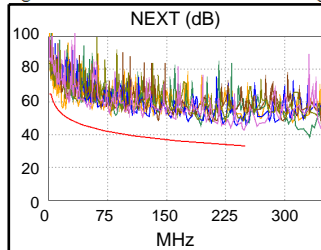

Remote Adapter: DSX-CHA004

Length (ft), Limit 328	[Pair 78]	200
Prop. Delay (ns), Limit 555	[Pair 36]	313
Delay Skew (ns), Limit 50	[Pair 36]	12
Resistance (ohms)	[Pair 36]	10.35
Insertion Loss Margin (dB)	[Pair 12]	15.9
Frequency (MHz)	[Pair 12]	250.0
Limit (dB)	[Pair 12]	35.9

Wire Map (T568B)

Worst Case Margin Worst Case Value

PASS	MAIN	SR	MAIN	SR
Worst Pair	12-36	45-78	45-78	45-78
NEXT (dB)	3.8	6.6	9.5	6.6
Freq. (MHz)	17.5	243.5	249.5	243.5
Limit (dB)	52.6	33.3	33.1	33.3
Worst Pair	36	36	78	78
PS NEXT (dB)	6.0	8.6	10.7	8.9
Freq. (MHz)	17.5	16.9	247.5	243.5
Limit (dB)	49.9	50.2	30.2	30.4

PASS	MAIN	SR	MAIN	SR
Worst Pair	78-12	12-78	78-12	12-78
ACR-F (dB)	5.3	5.4	5.3	5.4
Freq. (MHz)	170.5	170.5	170.5	170.5
Limit (dB)	18.6	18.6	18.6	18.6
Worst Pair	12	78	12	78
PS ACR-F (dB)	7.1	7.6	9.4	10.3
Freq. (MHz)	169.5	170.5	222.0	237.5
Limit (dB)	15.7	15.6	13.3	12.7