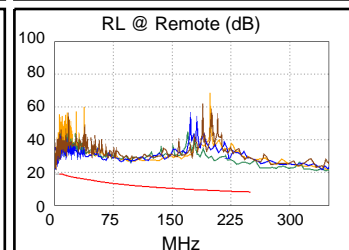

PASS	MAIN	SR	MAIN	SR
Worst Pair	45	45	45	36
RL (dB)	10.0	10.0	10.8	16.1
Freq. (MHz)	8.5	6.9	152.0	233.5
Limit (dB)	19.0	19.0	10.2	8.3