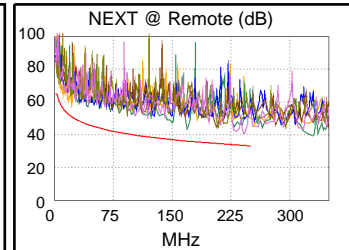

Remote Adapter: DSX-CHA004

Length (ft), Limit 328	[Pair 78]	200
Prop. Delay (ns), Limit 555	[Pair 36]	313
Delay Skew (ns), Limit 50	[Pair 36]	12
Resistance (ohms)	[Pair 36]	10.35
Insertion Loss Margin (dB)	[Pair 12]	15.9
Frequency (MHz)	[Pair 12]	250.0
Limit (dB)	[Pair 12]	35.9

Wire Map (T568B)

Worst Case Margin Worst Case Value

PASS	MAIN	SR	MAIN	SR
Worst Pair	12-36	45-78	45-78	45-78
NEXT (dB)	3.8	6.6	9.5	6.6
Freq. (MHz)	17.5	243.5	249.5	243.5
Limit (dB)	52.6	33.3	33.1	33.3
Worst Pair	36	36	78	78
PS NEXT (dB)	6.0	8.6	10.7	8.9
Freq. (MHz)	17.5	16.9	247.5	243.5
Limit (dB)	49.9	50.2	30.2	30.4

PASS	MAIN	SR	MAIN	SR
Worst Pair	78-12	12-78	78-12	12-78
ACR-F (dB)	5.3	5.4	5.3	5.4
Freq. (MHz)	170.5	170.5	170.5	170.5
Limit (dB)	18.6	18.6	18.6	18.6
Worst Pair	12	78	12	78
PS ACR-F (dB)	7.1	7.6	9.4	10.3
Freq. (MHz)	169.5	170.5	222.0	237.5
Limit (dB)	15.7	15.6	13.3	12.7