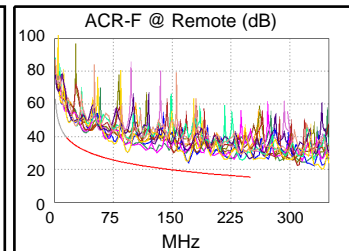

Remote Adapter: DSX-CHA004

Length (ft), Limit 328	[Pair 78]	200
Prop. Delay (ns), Limit 555	[Pair 36]	313
Delay Skew (ns), Limit 50	[Pair 36]	12
Resistance (ohms)	[Pair 36]	10.35
Insertion Loss Margin (dB)	[Pair 12]	15.9
Frequency (MHz)	[Pair 12]	250.0
Limit (dB)	[Pair 12]	35.9

Wire Map (T568B)

Worst Case Margin Worst Case Value

PASS	MAIN	SR	MAIN	SR
Worst Pair	12-36	45-78	45-78	45-78
NEXT (dB)	3.8	6.6	9.5	6.6
Freq. (MHz)	17.5	243.5	249.5	243.5
Limit (dB)	52.6	33.3	33.1	33.3
Worst Pair	36	36	78	78
PS NEXT (dB)	6.0	8.6	10.7	8.9
Freq. (MHz)	17.5	16.9	247.5	243.5
Limit (dB)	49.9	50.2	30.2	30.4

PASS	MAIN	SR	MAIN	SR
Worst Pair	78-12	12-78	78-12	12-78
ACR-F (dB)	5.3	5.4	5.3	5.4
Freq. (MHz)	170.5	170.5	170.5	170.5
Limit (dB)	18.6	18.6	18.6	18.6
Worst Pair	12	78	12	78
PS ACR-F (dB)	7.1	7.6	9.4	10.3
Freq. (MHz)	169.5	170.5	222.0	237.5
Limit (dB)	15.7	15.6	13.3	12.7

N/A	MAIN	SR	MAIN	SR
Worst Pair	12-36	12-36	45-78	45-78
ACR-N (dB)	7.1	10.5	25.6	22.4
Freq. (MHz)	17.5	16.9	249.5	243.5
Limit (dB)	44.2	44.6	-2.8	-2.1
Worst Pair	36	36	78	78
PS ACR-N (dB)	9.2	11.9	26.7	24.7
Freq. (MHz)	17.3	16.9	247.5	243.5
Limit (dB)	41.7	41.9	-5.5	-5.0