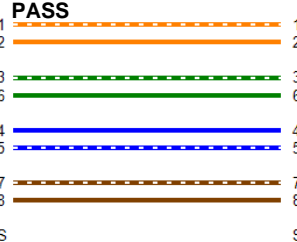

Cable ID: 57409

Date / Time: 09/19/2017 02:45:19 PM
Headroom 5.5 dB (NEXT 36-78)
Test Limit: TIA Patch Cord Cat6 4.9m
 Cable Type: Cat 6 U/UTP
 NVP: 69.0%

Software Version: V5.1 Build 4
 Limits Version: V6.1
 Calibration Start Date:
 Main (Module): 06/29/2017
 Remote (Module): 06/29/2017

Test Summary: PASS

Model: DSX-5000
 Main S/N: 3716097
 Remote S/N: 3759055
 Main Adapter: DSX-PC6
 Remote Adapter: DSX-PC6

Length (ft)	[Pair 12]	17
Prop. Delay (ns)	[Pair 45]	26
Delay Skew (ns)	[Pair 36]	1
Resistance (ohms)	[Pair 78]	2.33

Wire Map (T568B)

Worst Case Margin Worst Case Value

PASS	MAIN	SR	MAIN	SR
Worst Pair	36-78	12-45	12-36	12-45
NEXT (dB)	5.5	6.0	6.3	6.8
Freq. (MHz)	9.4	191.0	238.0	250.0
Limit (dB)	65.0	40.2	38.5	38.1

PASS	MAIN	SR	MAIN	SR
Worst Pair	12	12	78	12
RL (dB)	3.7	2.3	6.2	7.1
Freq. (MHz)	106.5	9.4	213.5	219.5
Limit (dB)	17.7	22.7	14.7	14.6