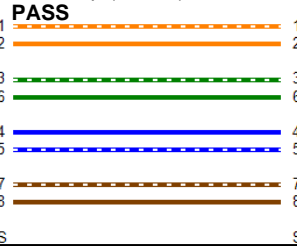

Cable ID: 70642

Date / Time: 01/08/2018 04:14:52 PM
Headroom 4.6 dB (NEXT 36-45)
Test Limit: TIA Patch Cord Cat6 5.0m
 Cable Type: Cat 6 U/UTP
 NVP: 69.0%

Software Version: V5.2 Build 1
 Limits Version: V6.1
 Calibration Start Date:
 Main (Module): 06/29/2017
 Remote (Module): 06/29/2017

Test Summary: PASS

Model: DSX-5000
 Main S/N: 3716097
 Remote S/N: 3759055
 Main Adapter: DSX-PC6
 Remote Adapter: DSX-PC6

Length (ft)	[Pair 12]	15
Prop. Delay (ns)	[Pair 36]	24
Delay Skew (ns)	[Pair 36]	1
Resistance (ohms)	[Pair 45]	0.21

Wire Map (T568B)

Worst Case Margin Worst Case Value

PASS	MAIN	SR	MAIN	SR
Worst Pair	36-45	36-45	36-45	36-45
NEXT (dB)	4.7	4.6	4.7	4.6
Freq. (MHz)	234.0	234.5	234.0	234.5
Limit (dB)	38.6	38.6	38.6	38.6

PASS	MAIN	SR	MAIN	SR
Worst Pair	45	45	45	45
RL (dB)	2.8	3.2	5.3	4.0
Freq. (MHz)	10.6	10.8	234.0	233.0
Limit (dB)	22.9	22.9	14.3	14.3