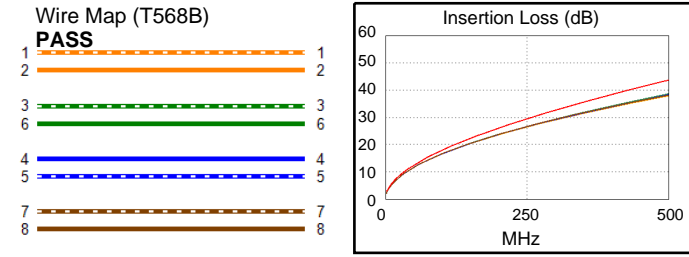

Calibration Date: 02/24/2021

Adapter: DSX-8000R (DSX-PLA804)

S/N: 21049956

**Test Summary: PASS**

Length (ft), Limit 295	[Pair 4,5]	299
Prop. Delay (ns), Limit 498	[Pair 3,6]	417
Delay Skew (ns), Limit 44	[Pair 3,6]	6
Resistance (ohms), Limit 21.00	[Pair 3,6]	13.38
Resist. Unbal. (ohms), Limit 0.400	[Pair 3,6]	0.020
Resist. P2P Unbal. (ohms), Limit 0.460	[Pair 3,6-4,5]	0.082
Insertion Loss Margin (dB)	[Pair 3,6]	5.2
Frequency (MHz)	[Pair 3,6]	500.0
Limit (dB)	[Pair 3,6]	43.8