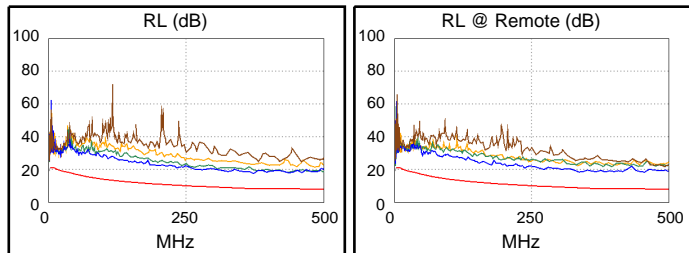

Compliant Network Standards:
10BASE-T   100BASE-TX   100BASE-T4
1000BASE-T   2.5GBASE-T
10GBASE-T   ATM-25   5GBASE-T
ATM-155   ATM-51
TR-16 Active   100VG-AnyLan   TR-4
                    TR-16 Passive