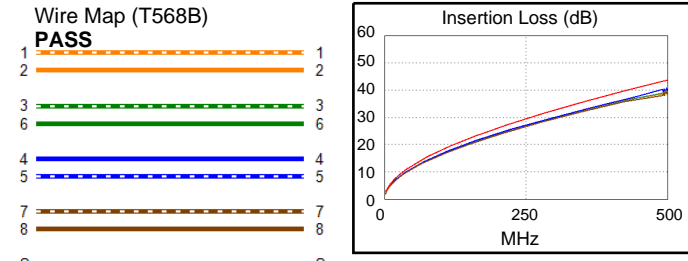

**Cable ID: 14-UTP-CAT6A-CMR-89.6m**

**Test Limit: TIA Cat 6A Perm. Link**  
Limits Version: V7.5  
Date / Time: 02/25/2021 01:00:23 PM  
**Headroom 8.1 dB (NEXT 1,2-3,6)**  
Cable Type: Cat 6A U/UTP  
NVP: 68.2%

Length (ft), Limit 295	[Pair 7,8]	294
Prop. Delay (ns), Limit 498	[Pair 4,5]	465
Delay Skew (ns), Limit 44	[Pair 4,5]	27
Resistance (ohms)	[Pair 4,5]	13.32
Insertion Loss Margin (dB)	[Pair 4,5]	3.0
Frequency (MHz)	[Pair 4,5]	498.0
Limit (dB)	[Pair 4,5]	43.6