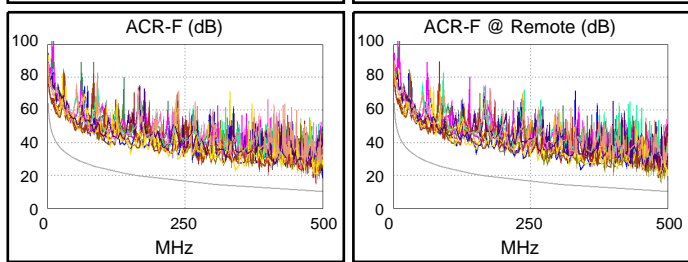

MAIN	SR	MAIN	SR
N/A				
Worst Pair	3,6-4,5	3,6-4,5	3,6-4,5	3,6-4,5
ACR-N (dB)	10.4	11.5	11.9	11.9
Freq. (MHz)	77.3	55.5	498.0	491.0
Limit (dB)	28.0	32.8	-16.9	-16.4
Worst Pair	3,6	3,6	3,6	3,6
PS ACR-N (dB)	11.7	11.8	13.1	12.2
Freq. (MHz)	339.0	316.0	500.0	500.0
Limit (dB)	-5.4	-3.0	-20.0	-20.0