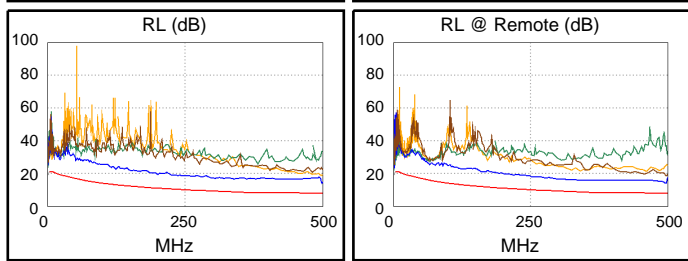

Compliant Network Standards:
10BASE-T   100BASE-TX   100BASE-T4
1000BASE-T   2.5GBASE-T   5GBASE-T
10GBASE-T   ATM-25   ATM-51
ATM-155   100VG-AnyLan   TR-4
TR-16 Active   TR-16 Passive