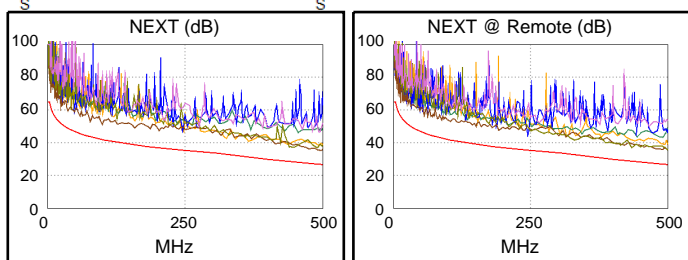

MAIN	SR	MAIN	SR
PASS				
Worst Pair	4,5-3,6	3,6-4,5	4,5-3,6	3,6-4,5
ACR-F (dB)	7.1	7.4	7.1	7.4
Freq. (MHz)	487.0	487.0	487.0	487.0
Limit (dB)	10.4	10.4	10.4	10.4
Worst Pair	3,6	4,5	3,6	4,5
PS ACR-F (dB)	9.2	9.8	9.2	9.8
Freq. (MHz)	487.0	487.0	487.0	487.0
Limit (dB)	7.4	7.4	7.4	7.4