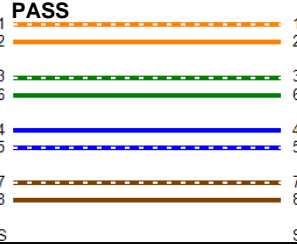

Cable ID: 70634

Date / Time: 01/08/2018 09:33:18 AM
Headroom 4.3 dB (NEXT 12-36) Test
 Limit: TIA Patch Cord Cat6 4m
 Cable Type: Cat 6 U/UTP
 NVP: 69.0%

Software Version: V5.2 Build 1
 Limits Version: V6.1
 Calibration Start Date:
 Main (Module): 06/29/2017
 Remote (Module): 06/29/2017

Test Summary: PASS

Model: DSX-5000
 Main S/N: 3716097
 Remote S/N: 3759055
 Main Adapter: DSX-PC6
 Remote Adapter: DSX-PC6

Length (ft)	[Pair 78]	12
Prop. Delay (ns)	[Pair 36]	20
Delay Skew (ns)	[Pair 36]	2
Resistance (ohms)	[Pair 45]	0.02

Wire Map (T568B)

Worst Case Margin Worst Case Value

PASS	MAIN	SR	MAIN	SR
Worst Pair	12-36	36-78	12-36	36-78
NEXT (dB)	4.3	4.9	4.3	4.9
Freq. (MHz)	250.0	250.0	250.0	250.0
Limit (dB)	38.4	38.4	38.4	38.4

PASS	MAIN	SR	MAIN	SR
Worst Pair	78	78	36	45
RL (dB)	4.7	5.0	7.5	5.5
Freq. (MHz)	14.4	14.3	230.5	237.0
Limit (dB)	23.3	23.3	14.4	14.2