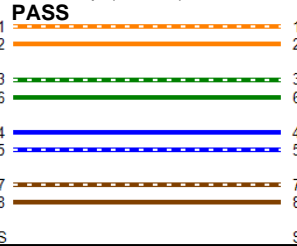

**Cable ID: CAT6-S-UTP-10FT**

Date / Time: 09/19/2017 10:22:51 AM  
**Headroom 6.1 dB (NEXT 36-45) Test**  
 Limit: TIA Patch Cord Cat6 3.0m  
 Cable Type: Cat 6 U/UTP  
 NVP: 69.0%

Software Version: V5.1 Build 4  
 Limits Version: V6.1  
 Calibration Start Date:  
 Main (Module): 06/29/2017  
 Remote (Module): 06/29/2017

**Test Summary: PASS**

Model: DSX-5000  
 Main S/N: 3716097  
 Remote S/N: 3759055  
 Main Adapter: DSX-PC6  
 Remote Adapter: DSX-PC6

Length (ft)	[Pair 12]	10
Prop. Delay (ns)	[Pair 45]	16
Delay Skew (ns)	[Pair 36]	1
Resistance (ohms)	[Pair 12]	1.18

Wire Map (T568B)

Worst Case Margin Worst Case Value

<b>PASS</b>	MAIN	SR	MAIN	SR
Worst Pair	36-45	36-45	36-45	36-45
<b>NEXT (dB)</b>	6.1	6.5	6.2	6.5
Freq. (MHz)	230.5	231.5	232.0	231.5
Limit (dB)	39.2	39.1	39.1	39.1