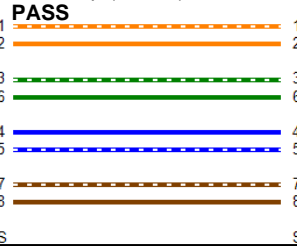

**Cable ID: CAT6-UTP-10FT**

Date / Time: 01/08/2018 09:46:33 AM  
**Headroom 4.0 dB (NEXT 12-45)**  
**Test Limit: TIA Patch Cord Cat6 3.0m**  
 Cable Type: Cat 6 U/UTP  
 NVP: 69.0%

Software Version: V5.2 Build 1  
 Limits Version: V6.1  
 Calibration Start Date:  
 Main (Module): 06/29/2017  
 Remote (Module): 06/29/2017

**Test Summary: PASS**

Model: DSX-5000  
 Main S/N: 3716097  
 Remote S/N: 3759055  
 Main Adapter: DSX-PC6  
 Remote Adapter: DSX-PC6

Length (ft)	[Pair 78]	10
Prop. Delay (ns)	[Pair 36]	16
Delay Skew (ns)	[Pair 12]	1
Resistance (ohms)	[Pair 12]	0.00

Wire Map (T568B)

Worst Case Margin Worst Case Value

<b>PASS</b>	MAIN	SR	MAIN	SR
Worst Pair	12-45	12-45	36-45	36-45
<b>NEXT (dB)</b>	4.0	4.1	4.8	4.6
Freq. (MHz)	213.0	211.0	250.0	250.0
Limit (dB)	39.8	39.9	38.5	38.5