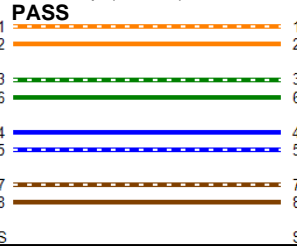

**Cable ID: 70742**

Date / Time: 01/31/2018 03:55:09 PM  
**Headroom 3.7 dB (NEXT 36-45)**  
**Test Limit: TIA Patch Cord Cat6 3.0m**  
 Cable Type: Cat 6 U/UTP  
 NVP: 69.0%

Software Version: V5.2 Build 1  
 Limits Version: V6.1  
 Calibration Start Date:  
 Main (Module): 06/29/2017  
 Remote (Module): 06/29/2017

**Test Summary: PASS**

Model: DSX-5000  
 Main S/N: 3716097  
 Remote S/N: 3759055  
 Main Adapter: DSX-PC6  
 Remote Adapter: DSX-PC6

Length (ft)	[Pair 78]	10
Prop. Delay (ns)	[Pair 36]	16
Delay Skew (ns)	[Pair 12]	1
Resistance (ohms)	[Pair 45]	0.13

Wire Map (T568B)

Worst Case Margin Worst Case Value

<b>PASS</b>	MAIN	SR	MAIN	SR
Worst Pair	36-45	36-45	36-45	36-45
<b>NEXT (dB)</b>	4.6	3.7	4.6	3.7
Freq. (MHz)	245.0	245.0	245.0	245.0
Limit (dB)	38.7	38.7	38.7	38.7