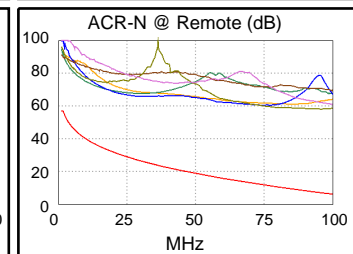

**Test Summary: PASS**

Model: DTX-1800  
 Main S/N: 3178039  
 Remote S/N: 3178046  
 Main Adapter: DTX-CHA002  
 Remote Adapter: DTX-CHA002

Length (ft), Limit 328	[Pair 12]	10
Prop. Delay (ns), Limit 555	[Pair 78]	16
Delay Skew (ns), Limit 50	[Pair 78]	1
Resistance (ohms)	[Pair 36]	0.9
Insertion Loss Margin (dB)	[Pair 12]	23.2
Frequency (MHz)	[Pair 12]	99.8
Limit (dB)	[Pair 12]	24.0

Wire Map (T568B)  
**PASS**

Worst Case Margin Worst Case Value

PASS	MAIN	SR	MAIN	SR
Worst Pair	36-78	12-78	36-78	36-78
<b>NEXT (dB)</b>	28.2	26.8	28.2	28.3
Freq. (MHz)	98.3	22.3	98.3	93.0
Limit (dB)	30.2	41.2	30.2	30.6
Worst Pair	78	12	78	36
<b>PS NEXT (dB)</b>	29.0	26.3	29.0	29.2
Freq. (MHz)	98.3	21.1	100.0	89.8
Limit (dB)	27.2	38.6	27.1	27.9

PASS	MAIN	SR	MAIN	SR
Worst Pair	36-45	45-36	36-45	36-45
<b>ACR-F (dB)</b>	31.7	31.7	32.2	32.3
Freq. (MHz)	37.8	35.5	99.3	99.5
Limit (dB)	25.9	26.4	17.5	17.4
Worst Pair	36	36	36	36
<b>PS ACR-F (dB)</b>	32.2	32.2	33.8	33.6
Freq. (MHz)	1.0	1.0	99.5	99.8
Limit (dB)	54.4	54.4	14.4	14.4

N/A	MAIN	SR	MAIN	SR
Worst Pair	36-45	36-45	36-78	36-78
<b>ACR-N (dB)</b>	33.3	33.2	51.2	51.1
Freq. (MHz)	1.3	1.6	98.3	95.8
Limit (dB)	57.0	56.9	6.4	7.0
Worst Pair	36	36	78	78
<b>PS ACR-N (dB)</b>	33.3	33.2	52.2	53.1
Freq. (MHz)	1.6	1.6	100.0	99.3
Limit (dB)	53.9	53.9	3.1	3.2