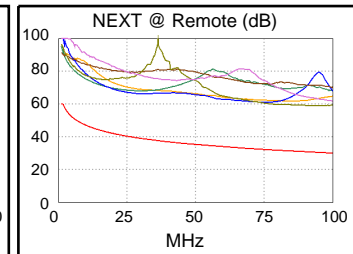

**Cable ID: CAT5E-FTP-10**

Date / Time: 10/13/2018 10:22:34 AM  
**Headroom 26.8 dB (NEXT 12-78)**  
**Test Limit: TIA Cat 5e Channel**  
 Cable Type: Cat 5e F/UTP  
 NVP: 69.0%

Operator: KARIM  
 Software Version: 2.7800  
 Limits Version: 1.9500  
 Calibration Date:  
 Main (Tester): 11/01/2016  
 Remote (Tester): 11/01/2016

**Test Summary: PASS**

Model: DTX-1800  
 Main S/N: 3178039  
 Remote S/N: 3178046  
 Main Adapter: DTX-CHA002  
 Remote Adapter: DTX-CHA002

Length (ft), Limit 328	[Pair 12]	10
Prop. Delay (ns), Limit 555	[Pair 78]	16
Delay Skew (ns), Limit 50	[Pair 78]	1
Resistance (ohms)	[Pair 36]	0.9
Insertion Loss Margin (dB)	[Pair 12]	23.2
Frequency (MHz)	[Pair 12]	99.8
Limit (dB)	[Pair 12]	24.0

Wire Map (T568B)  
**PASS**

Worst Case Margin Worst Case Value

PASS	MAIN	SR	MAIN	SR
Worst Pair	36-78	12-78	36-78	36-78
<b>NEXT (dB)</b>	28.2	26.8	28.2	28.3
Freq. (MHz)	98.3	22.3	98.3	93.0
Limit (dB)	30.2	41.2	30.2	30.6
Worst Pair	78	12	78	36
<b>PS NEXT (dB)</b>	29.0	26.3	29.0	29.2
Freq. (MHz)	98.3	21.1	100.0	89.8
Limit (dB)	27.2	38.6	27.1	27.9

PASS	MAIN	SR	MAIN	SR
Worst Pair	36-45	45-36	36-45	36-45
<b>ACR-F (dB)</b>	31.7	31.7	32.2	32.3
Freq. (MHz)	37.8	35.5	99.3	99.5
Limit (dB)	25.9	26.4	17.5	17.4
Worst Pair	36	36	36	36
<b>PS ACR-F (dB)</b>	32.2	32.2	33.8	33.6
Freq. (MHz)	1.0	1.0	99.5	99.8
Limit (dB)	54.4	54.4	14.4	14.4