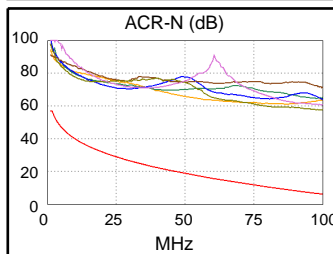

**Test Summary: PASS**

Model: DTX-1800  
 Main S/N: 3178039  
 Remote S/N: 3178046  
 Main Adapter: DTX-CHA002  
 Remote Adapter: DTX-CHA002

Length (ft), Limit 328	[Pair 12]	10
Prop. Delay (ns), Limit 555	[Pair 78]	16
Delay Skew (ns), Limit 50	[Pair 78]	1
Resistance (ohms)	[Pair 36]	0.9
Insertion Loss Margin (dB)	[Pair 12]	23.2
Frequency (MHz)	[Pair 12]	99.8
Limit (dB)	[Pair 12]	24.0

Wire Map (T568B)  
**PASS**

Worst Case Margin Worst Case Value

PASS	MAIN	SR	MAIN	SR
Worst Pair	36-78	12-78	36-78	36-78
<b>NEXT (dB)</b>	28.2	26.8	28.2	28.3
Freq. (MHz)	98.3	22.3	98.3	93.0
Limit (dB)	30.2	41.2	30.2	30.6
Worst Pair	78	12	78	36
<b>PS NEXT (dB)</b>	29.0	26.3	29.0	29.2
Freq. (MHz)	98.3	21.1	100.0	89.8
Limit (dB)	27.2	38.6	27.1	27.9

PASS	MAIN	SR	MAIN	SR
Worst Pair	36-45	45-36	36-45	36-45
<b>ACR-F (dB)</b>	31.7	31.7	32.2	32.3
Freq. (MHz)	37.8	35.5	99.3	99.5
Limit (dB)	25.9	26.4	17.5	17.4
Worst Pair	36	36	36	36
<b>PS ACR-F (dB)</b>	32.2	32.2	33.8	33.6
Freq. (MHz)	1.0	1.0	99.5	99.8
Limit (dB)	54.4	54.4	14.4	14.4

N/A	MAIN	SR	MAIN	SR
Worst Pair	36-45	36-45	36-78	36-78
<b>ACR-N (dB)</b>	33.3	33.2	51.2	51.1
Freq. (MHz)	1.3	1.6	98.3	95.8
Limit (dB)	57.0	56.9	6.4	7.0
Worst Pair	36	36	78	78
<b>PS ACR-N (dB)</b>	33.3	33.2	52.2	53.1
Freq. (MHz)	1.6	1.6	100.0	99.3
Limit (dB)	53.9	53.9	3.1	3.2