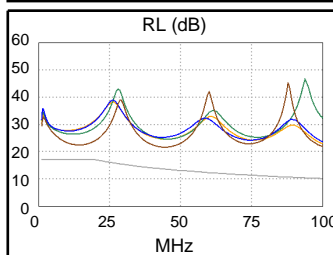

N/A	MAIN	SR	MAIN	SR
Worst Pair	78	78	78	78
RL (dB)	5.4	5.4	7.9	8.0
Freq. (MHz)	13.1	13.6	43.3	43.0
Limit (dB)	17.0	17.0	13.7	13.7