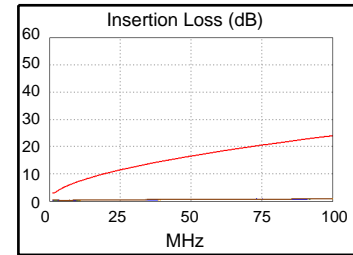

Worst Case Margin Worst Case Value