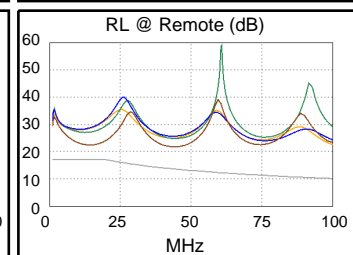

N/A	MAIN	SR	MAIN	SR
Worst Pair	78	78	78	78
RL (dB)	5.4	5.4	7.9	8.0
Freq. (MHz)	13.1	13.6	43.3	43.0
Limit (dB)	17.0	17.0	13.7	13.7