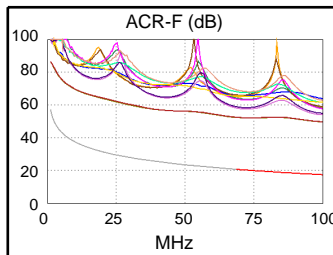

**Test Summary: PASS**

Model: DTX-1800  
 Main S/N: 3178039  
 Remote S/N: 3178046  
 Main Adapter: DTX-CHA002  
 Remote Adapter: DTX-CHA002

Length (ft), Limit 328	[Pair 12]	10
Prop. Delay (ns), Limit 555	[Pair 78]	16
Delay Skew (ns), Limit 50	[Pair 78]	1
Resistance (ohms)	[Pair 36]	0.9
Insertion Loss Margin (dB)	[Pair 12]	23.2
Frequency (MHz)	[Pair 12]	99.8
Limit (dB)	[Pair 12]	24.0

Wire Map (T568B)  
**PASS**

Worst Case Margin Worst Case Value

PASS	MAIN	SR	MAIN	SR
Worst Pair	36-78	12-78	36-78	36-78
<b>NEXT (dB)</b>	28.2	26.8	28.2	28.3
Freq. (MHz)	98.3	22.3	98.3	93.0
Limit (dB)	30.2	41.2	30.2	30.6
Worst Pair	78	12	78	36
<b>PS NEXT (dB)</b>	29.0	26.3	29.0	29.2
Freq. (MHz)	98.3	21.1	100.0	89.8
Limit (dB)	27.2	38.6	27.1	27.9

PASS	MAIN	SR	MAIN	SR
Worst Pair	36-45	45-36	36-45	36-45
<b>ACR-F (dB)</b>	31.7	31.7	32.2	32.3
Freq. (MHz)	37.8	35.5	99.3	99.5
Limit (dB)	25.9	26.4	17.5	17.4
Worst Pair	36	36	36	36
<b>PS ACR-F (dB)</b>	32.2	32.2	33.8	33.6
Freq. (MHz)	1.0	1.0	99.5	99.8
Limit (dB)	54.4	54.4	14.4	14.4

N/A	MAIN	SR	MAIN	SR
Worst Pair	36-45	36-45	36-78	36-78
<b>ACR-N (dB)</b>	33.3	33.2	51.2	51.1
Freq. (MHz)	1.3	1.6	98.3	95.8
Limit (dB)	57.0	56.9	6.4	7.0
Worst Pair	36	36	78	78
<b>PS ACR-N (dB)</b>	33.3	33.2	52.2	53.1
Freq. (MHz)	1.6	1.6	100.0	99.3
Limit (dB)	53.9	53.9	3.1	3.2