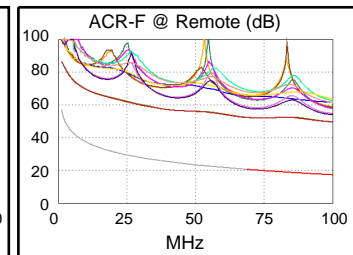

**Test Summary: PASS**

Model: DTX-1800  
 Main S/N: 3178039  
 Remote S/N: 3178046  
 Main Adapter: DTX-CHA002  
 Remote Adapter: DTX-CHA002

Length (ft), Limit 328	[Pair 12]	10
Prop. Delay (ns), Limit 555	[Pair 78]	16
Delay Skew (ns), Limit 50	[Pair 78]	1
Resistance (ohms)	[Pair 36]	0.9
Insertion Loss Margin (dB)	[Pair 12]	23.2
Frequency (MHz)	[Pair 12]	99.8
Limit (dB)	[Pair 12]	24.0

Wire Map (T568B)  
**PASS**

Worst Case Margin Worst Case Value

PASS	MAIN	SR	MAIN	SR
Worst Pair	36-78	12-78	36-78	36-78
<b>NEXT (dB)</b>	28.2	26.8	28.2	28.3
Freq. (MHz)	98.3	22.3	98.3	93.0
Limit (dB)	30.2	41.2	30.2	30.6
Worst Pair	78	12	78	36
<b>PS NEXT (dB)</b>	29.0	26.3	29.0	29.2
Freq. (MHz)	98.3	21.1	100.0	89.8
Limit (dB)	27.2	38.6	27.1	27.9

PASS	MAIN	SR	MAIN	SR
Worst Pair	36-45	45-36	36-45	36-45
<b>ACR-F (dB)</b>	31.7	31.7	32.2	32.3
Freq. (MHz)	37.8	35.5	99.3	99.5
Limit (dB)	25.9	26.4	17.5	17.4
Worst Pair	36	36	36	36
<b>PS ACR-F (dB)</b>	32.2	32.2	33.8	33.6
Freq. (MHz)	1.0	1.0	99.5	99.8
Limit (dB)	54.4	54.4	14.4	14.4

N/A	MAIN	SR	MAIN	SR
Worst Pair	36-45	36-45	36-78	36-78
<b>ACR-N (dB)</b>	33.3	33.2	51.2	51.1
Freq. (MHz)	1.3	1.6	98.3	95.8
Limit (dB)	57.0	56.9	6.4	7.0
Worst Pair	36	36	78	78
<b>PS ACR-N (dB)</b>	33.3	33.2	52.2	53.1
Freq. (MHz)	1.6	1.6	100.0	99.3
Limit (dB)	53.9	53.9	3.1	3.2