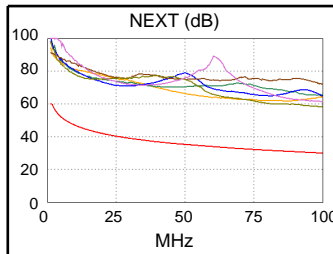

**Cable ID: CAT5E-FTP-10**

Date / Time: 10/13/2018 10:22:34 AM  
**Headroom 26.8 dB (NEXT 12-78)**  
**Test Limit: TIA Cat 5e Channel**  
 Cable Type: Cat 5e F/UTP  
 NVP: 69.0%

Operator: KARIM  
 Software Version: 2.7800  
 Limits Version: 1.9500  
 Calibration Date:  
 Main (Tester): 11/01/2016  
 Remote (Tester): 11/01/2016

**Test Summary: PASS**

Model: DTX-1800  
 Main S/N: 3178039  
 Remote S/N: 3178046  
 Main Adapter: DTX-CHA002  
 Remote Adapter: DTX-CHA002

Length (ft), Limit 328	[Pair 12]	10
Prop. Delay (ns), Limit 555	[Pair 78]	16
Delay Skew (ns), Limit 50	[Pair 78]	1
Resistance (ohms)	[Pair 36]	0.9
Insertion Loss Margin (dB)	[Pair 12]	23.2
Frequency (MHz)	[Pair 12]	99.8
Limit (dB)	[Pair 12]	24.0

Wire Map (T568B)  
**PASS**

Worst Case Margin Worst Case Value

PASS	MAIN	SR	MAIN	SR
Worst Pair	36-78	12-78	36-78	36-78
<b>NEXT (dB)</b>	28.2	26.8	28.2	28.3
Freq. (MHz)	98.3	22.3	98.3	93.0
Limit (dB)	30.2	41.2	30.2	30.6
Worst Pair	78	12	78	36
<b>PS NEXT (dB)</b>	29.0	26.3	29.0	29.2
Freq. (MHz)	98.3	21.1	100.0	89.8
Limit (dB)	27.2	38.6	27.1	27.9

PASS	MAIN	SR	MAIN	SR
Worst Pair	36-45	45-36	36-45	36-45
<b>ACR-F (dB)</b>	31.7	31.7	32.2	32.3
Freq. (MHz)	37.8	35.5	99.3	99.5
Limit (dB)	25.9	26.4	17.5	17.4
Worst Pair	36	36	36	36
<b>PS ACR-F (dB)</b>	32.2	32.2	33.8	33.6
Freq. (MHz)	1.0	1.0	99.5	99.8
Limit (dB)	54.4	54.4	14.4	14.4