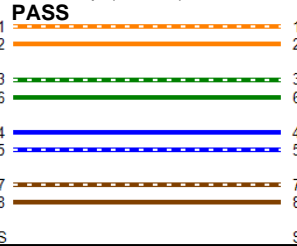

Cable ID: 63443

Date / Time: 09/21/2017 04:03:37 PM
Headroom 6.4 dB (NEXT 36-45)
Test Limit: TIA Patch Cord Cat6 0.5m
 Cable Type: Cat 6 U/UTP
 NVP: 69.0%

Software Version: V5.1 Build 4
 Limits Version: V6.1
 Calibration Start Date:
 Main (Module): 06/29/2017
 Remote (Module): 06/29/2017

Test Summary: PASS

Model: DSX-5000
 Main S/N: 3716097
 Remote S/N: 3759055
 Main Adapter: DSX-PC6
 Remote Adapter: DSX-PC6

Length (ft)	[Pair 12]	2
Prop. Delay (ns)	[Pair 45]	3
Delay Skew (ns)	[Pair 12]	0
Resistance (ohms)	[Pair 12]	0.00

Wire Map (T568B)

Worst Case Margin Worst Case Value

PASS	MAIN	SR	MAIN	SR
Worst Pair	36-45	12-45	36-45	12-45
NEXT (dB)	6.4	7.8	6.7	8.1
Freq. (MHz)	237.0	144.5	245.0	250.0
Limit (dB)	40.0	44.2	39.7	39.5

PASS	MAIN	SR	MAIN	SR
Worst Pair	78	78	12	45
RL (dB)	7.4	6.5	9.6	11.1
Freq. (MHz)	76.3	83.5	231.5	250.0
Limit (dB)	19.2	18.8	14.3	14.0