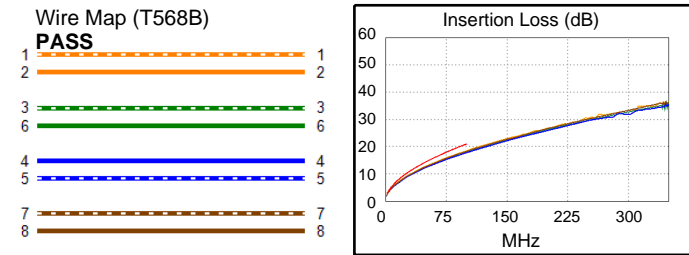

Calibration Date: 02/24/2021

Adapter: DSX-8000R (DSX-PLA804)

S/N: 21049956

Test Summary: PASS

Length (ft), Limit 295	[Pair 3,6]	295
Prop. Delay (ns), Limit 498	[Pair 1,2]	424
Delay Skew (ns), Limit 44	[Pair 1,2]	8
Resistance (ohms), Limit 21.00	[Pair 1,2]	17.19
Resist. Unbal. (ohms), Limit 0.510	[Pair 3,6]	0.043
Resist. P2P Unbal. (ohms), Limit 0.600	[Pair 1,2-3,6]	0.070
Insertion Loss Margin (dB)	[Pair 1,2]	2.6
Frequency (MHz)	[Pair 1,2]	100.0
Limit (dB)	[Pair 1,2]	21.0