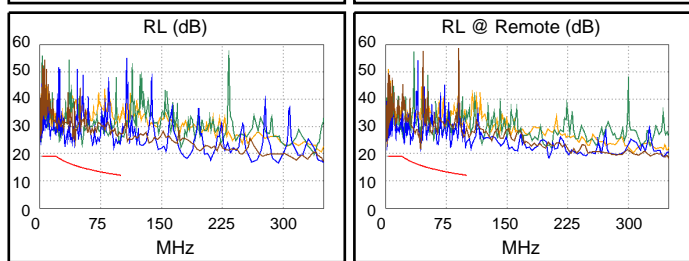

Compliant Network Standards:

10BASE-T	100BASE-TX	100BASE-T4
1000BASE-T	2.5GBASE-T	ATM-25
ATM-51	ATM-155	100VG-AnyLan
TR-4	TR-16 Active	TR-16 Passive